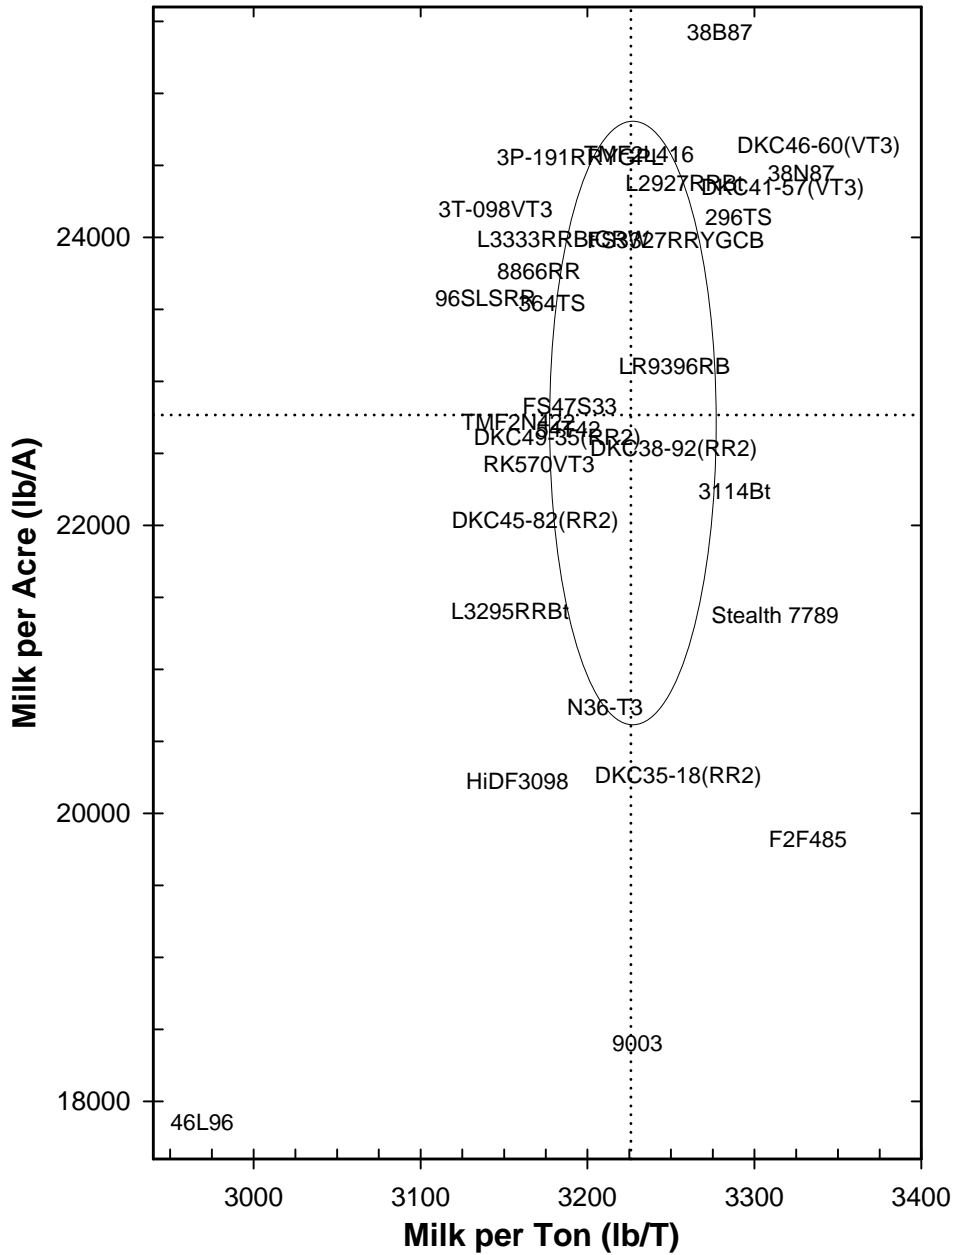

# Relationship between milk per acre and milk per ton of corn hybrids in North Central WI during 2007.

Early Trial

Late Trial