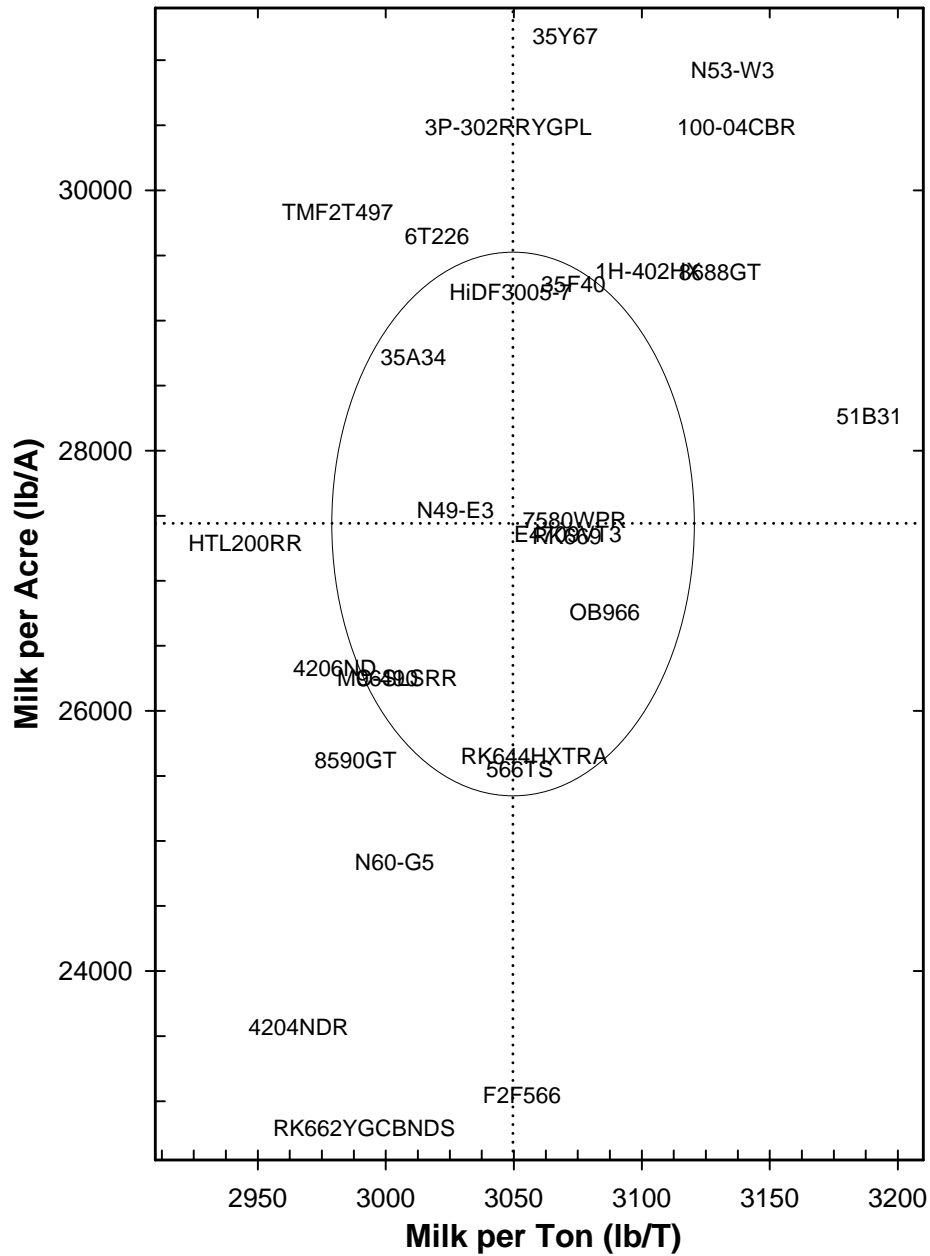

Relationship between milk per acre and milk per ton of corn hybrids in South Central WI during 2007.

Early Trial

Late Trial