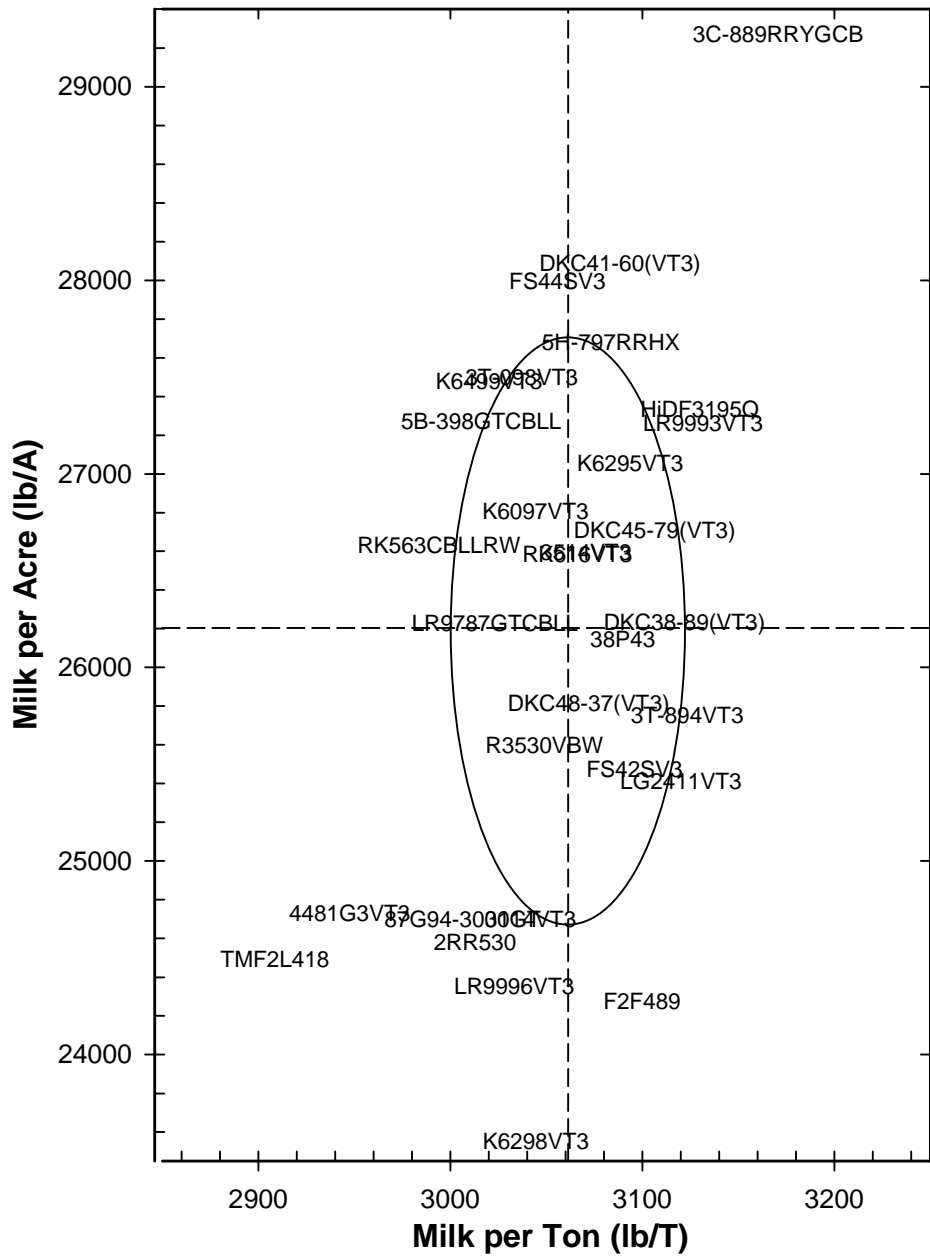

Relationship between milk per acre and milk per ton of corn hybrids in North Central WI during 2009.

Early Trial

Late Trial