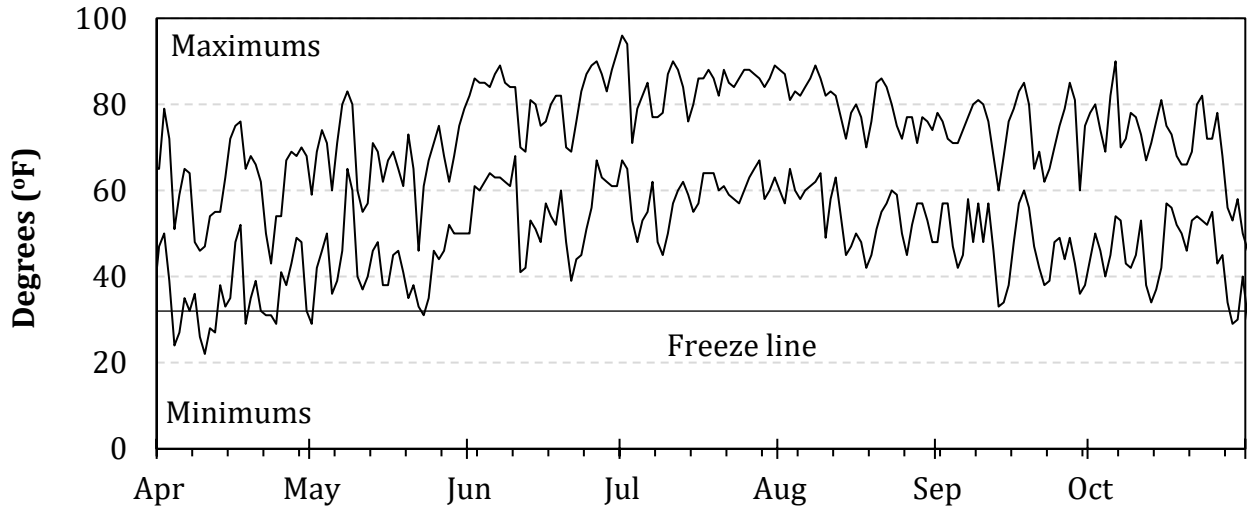

1963 Weather Summary for UW ARS - Arlington, WI

Precipitation

Temperature

Growing Degree Units (modified: base = 50, max = 86)