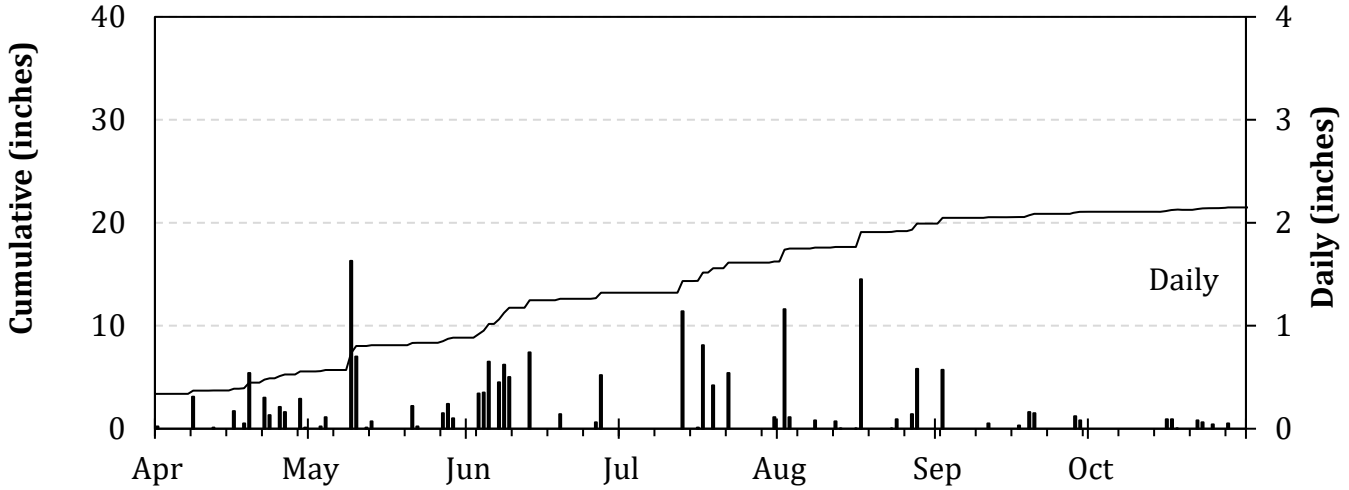

1963 Weather Summary for UW ARS - Arlington, WI

Precipitation

Temperature

Growing Degree Units (modified: base = 50, max = 86)