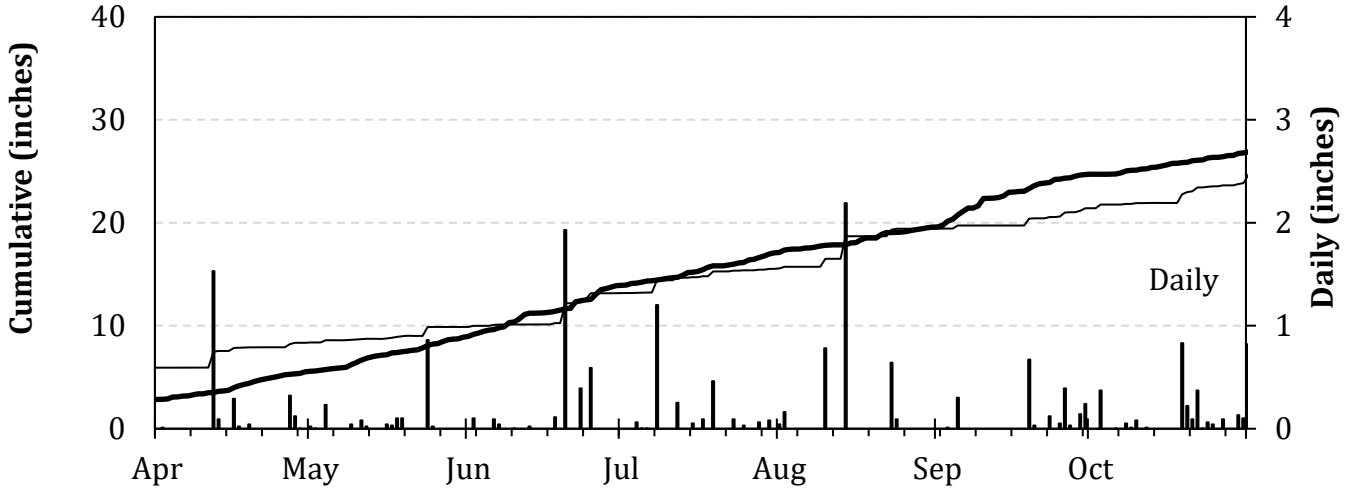

1971 Weather Summary for UW ARS - Arlington, WI

Bold Line = 8 year Average

Precipitation

Temperature

Growing Degree Units (modified: base = 50, max = 86)