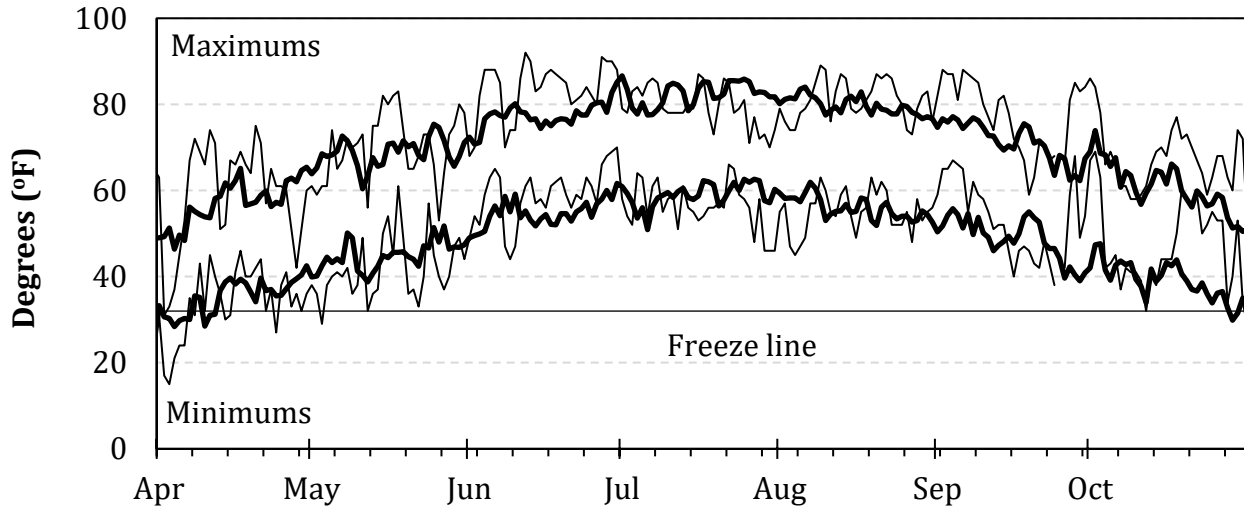

1971 Weather Summary for UW ARS - Arlington, WI

Bold Line = 8 year Average

Precipitation

Temperature

Growing Degree Units (modified: base = 50, max = 86)