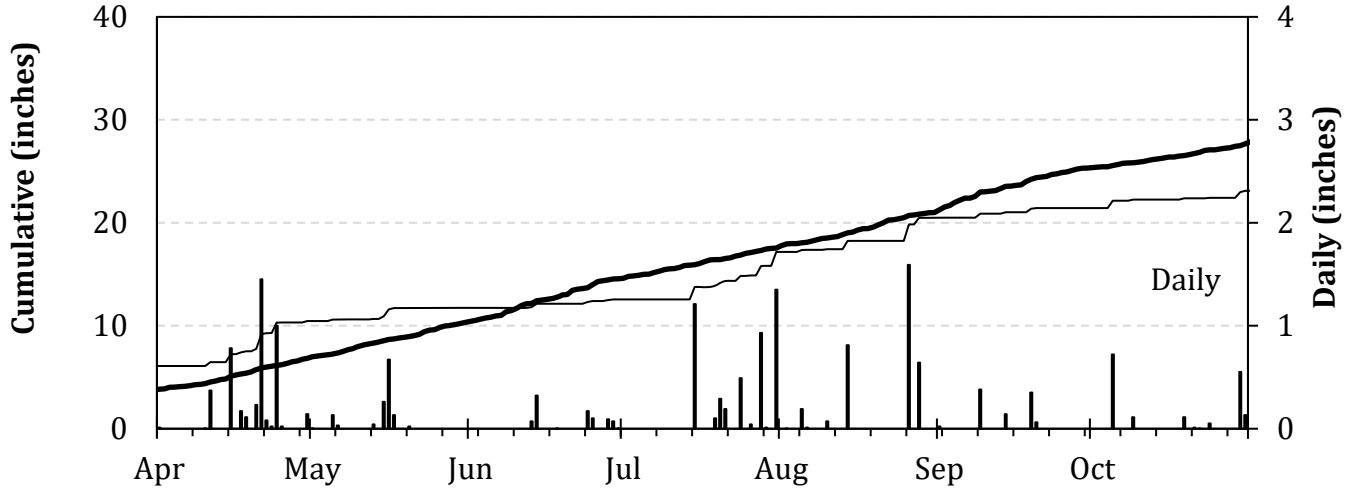

# 1976 Weather Summary for UW ARS - Arlington, WI

Bold Line = 13 year Average

## Precipitation