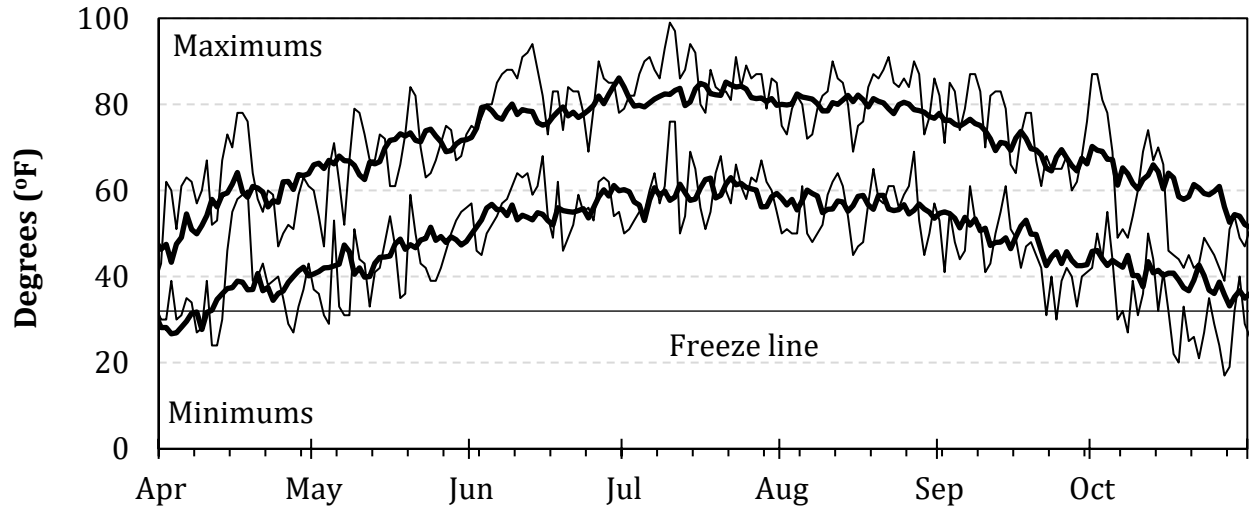

Temperature