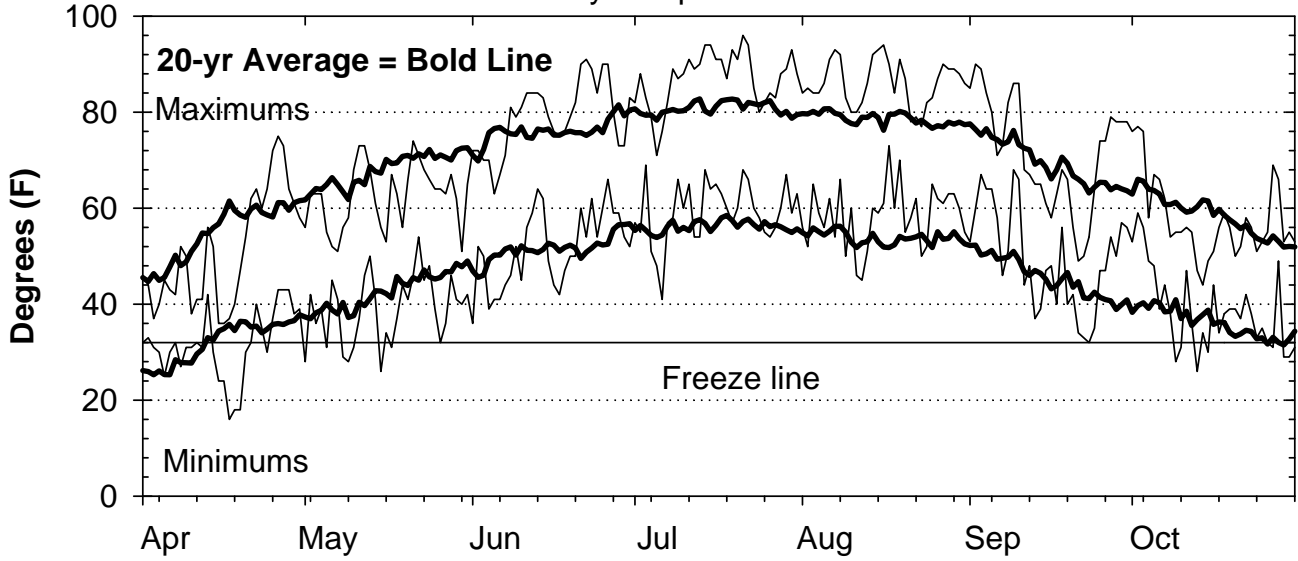

1983 Weather Summary for UW ARS - Arlington, WI

Precipitation

Daily Temperatures

Growing Degree Units (modified - base= 50, max = 86)