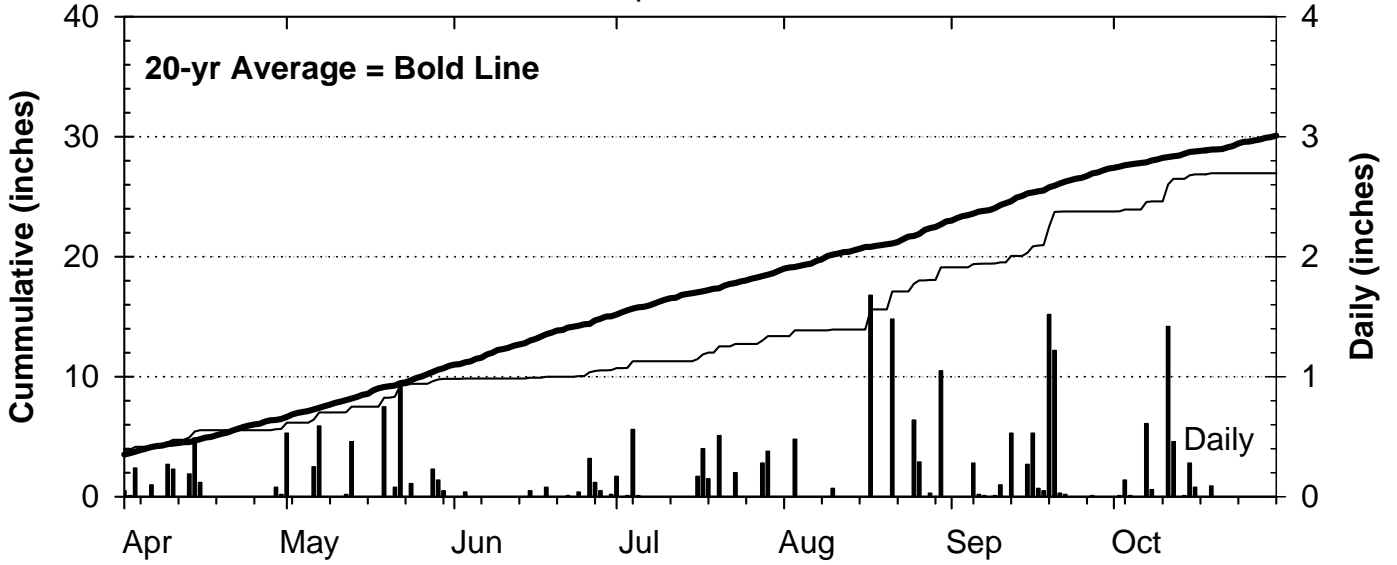

1983 Weather Summary for UW ARS - Arlington, WI

Precipitation

Daily Temperatures

Growing Degree Units (modified - base= 50, max = 86)