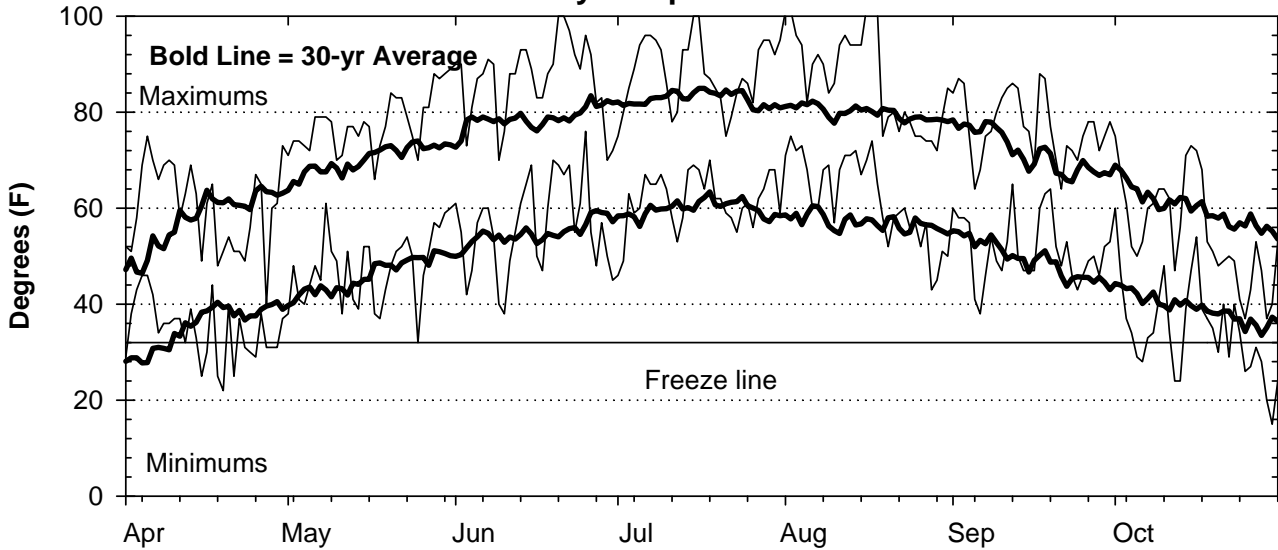

## Precipitation

## Growing Degree Units (modified - base= 50, max = 86)

Bold Line = 30-yr Average for each planting date