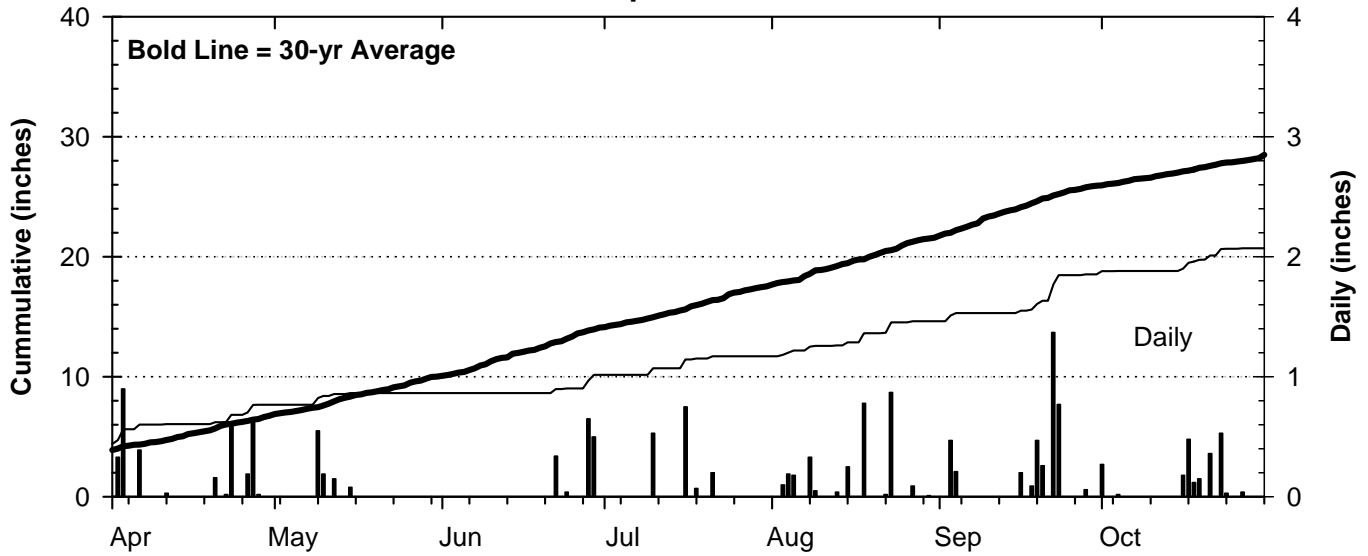

## Precipitation

## Growing Degree Units (modified - base= 50, max = 86)

Bold Line = 30-yr Average for each planting date