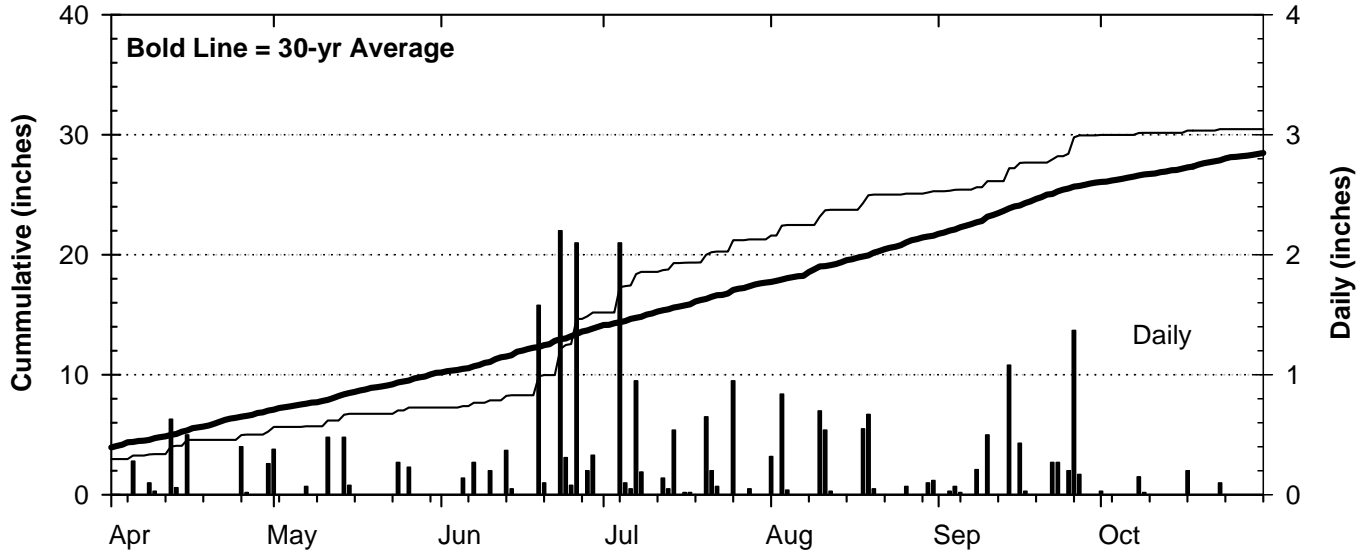

1994 Weather Summary for UW ARS - Arlington, WI

Precipitation

Daily Temperatures

Growing Degree Units (modified - base= 50, max = 86)

Bold Line = 30-yr Average for each planting date