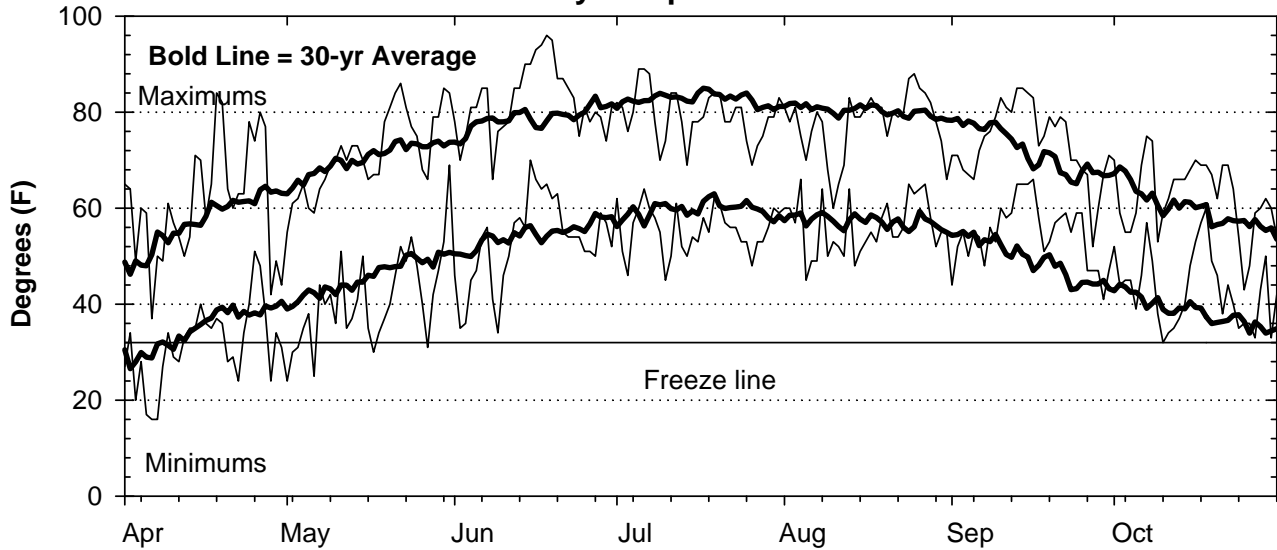

1994 Weather Summary for UW ARS - Arlington, WI

Precipitation

Daily Temperatures

Growing Degree Units (modified - base= 50, max = 86)

Bold Line = 30-yr Average for each planting date