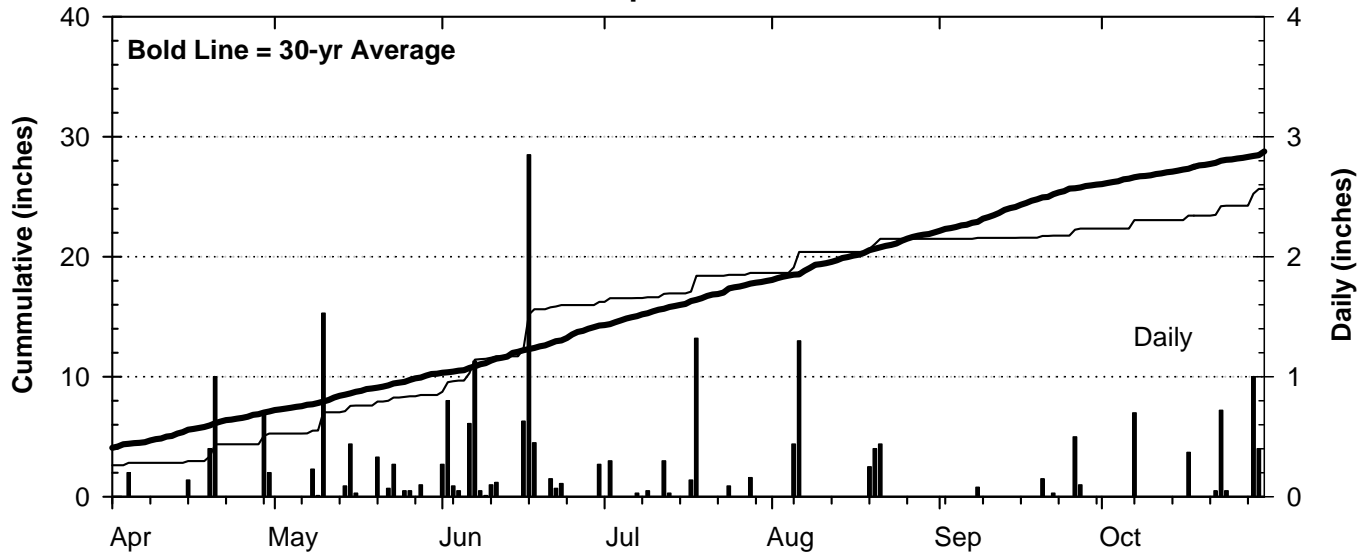

## Precipitation

## Growing Degree Units (modified - base= 50, max = 86)

**Bold Line = 30-yr Average for each planting date**

Source: Bill Bland (AWON, UW-Soils) and the Midwest Region Climatological Center.