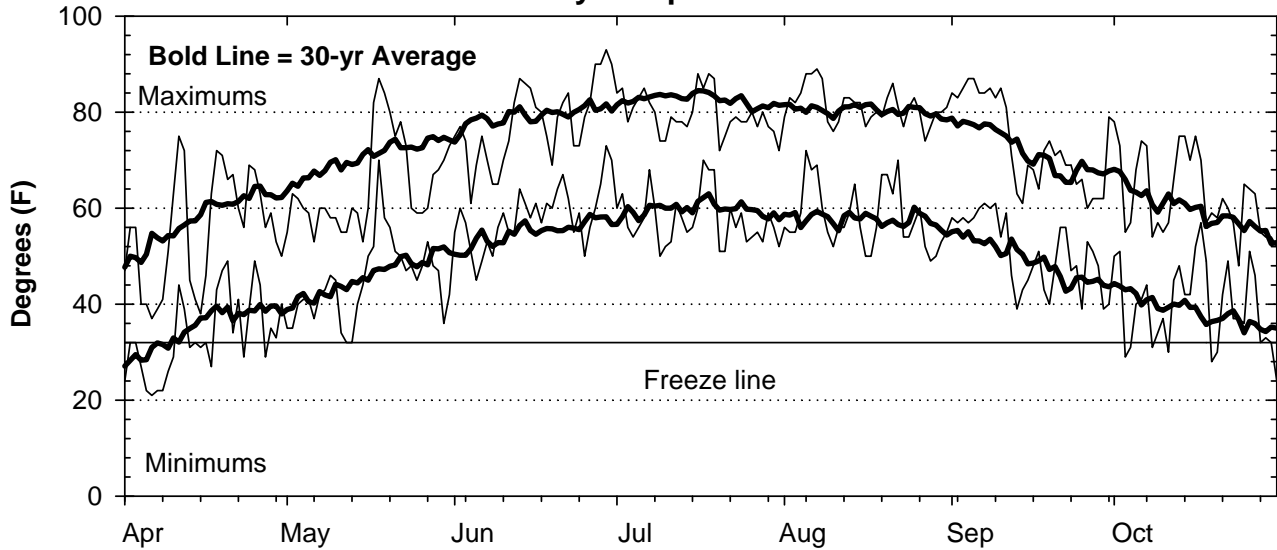

## Precipitation

## Growing Degree Units (modified - base= 50, max = 86)

**Bold Line = 30-yr Average for each planting date**

Source: Bill Bland (AWON, UW-Soils) and the Midwest Region Climatological Center.