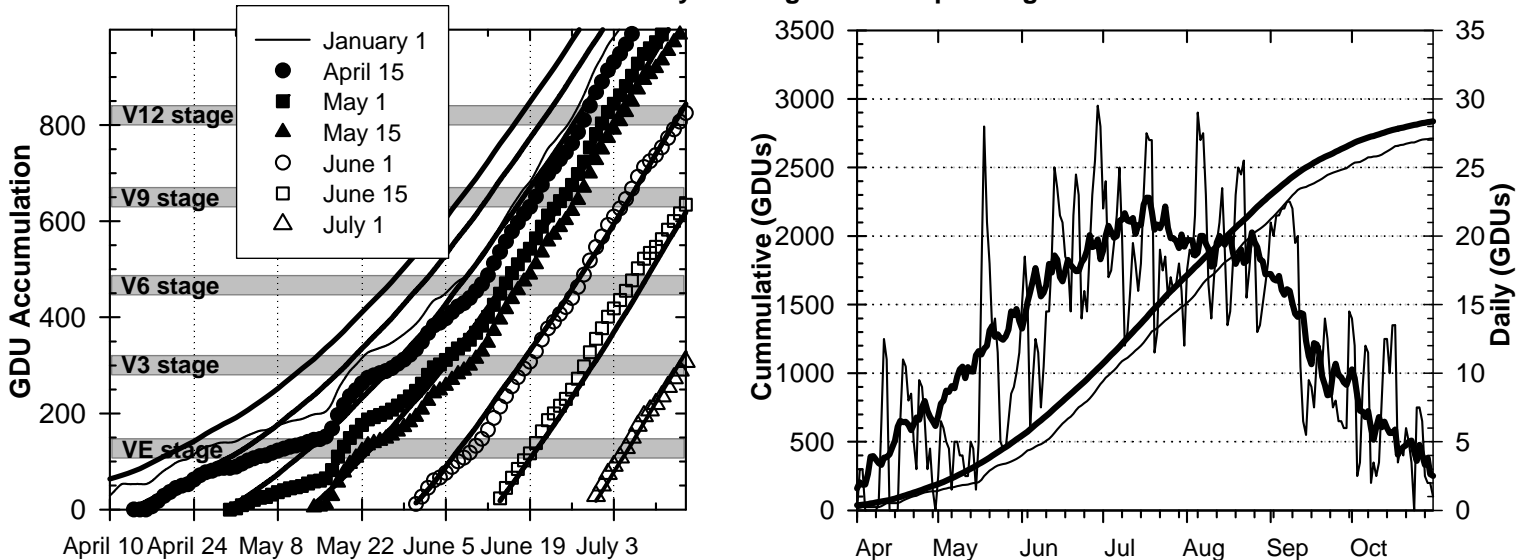

## Precipitation

## Growing Degree Units (modified - base= 50, max = 86)

**Bold Line = 30-yr Average for each planting date**

Source: Bill Bland (AWON, UW-Soils) and the Midwest Region Climatological Center.