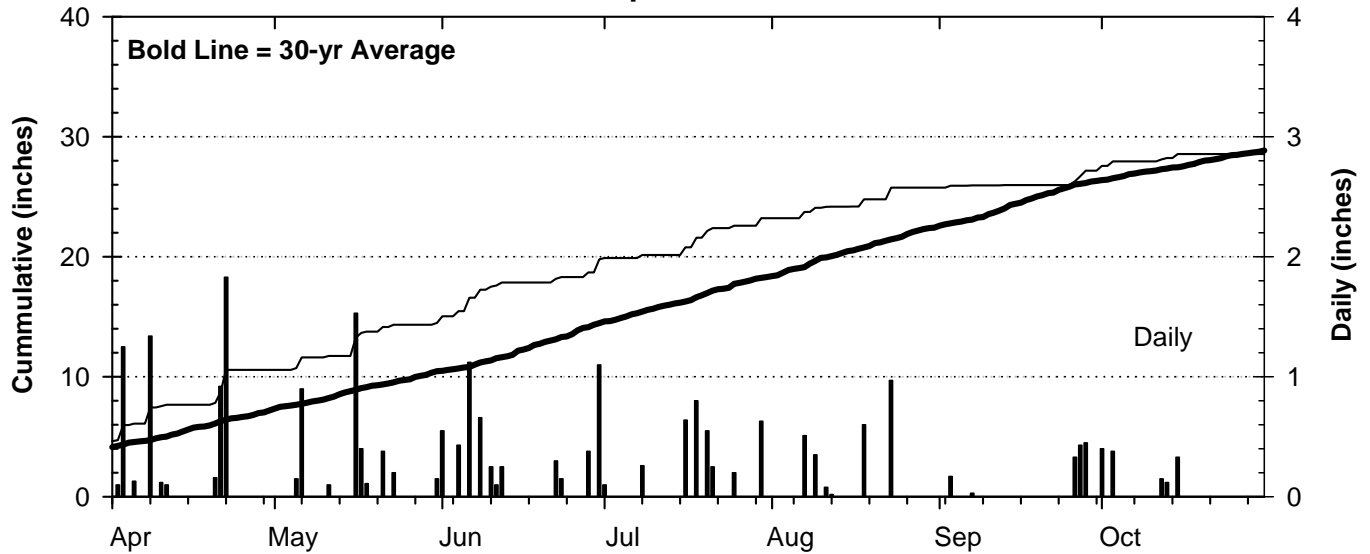

1999 Weather Summary for UW ARS - Arlington, WI

Precipitation

Daily Temperatures

Growing Degree Units (modified - base= 50, max = 86)

Bold Line = 30-yr Average for each planting date

Source: Bill Bland (AWON, UW-Soils) and the Midwest Region Climatological Center.