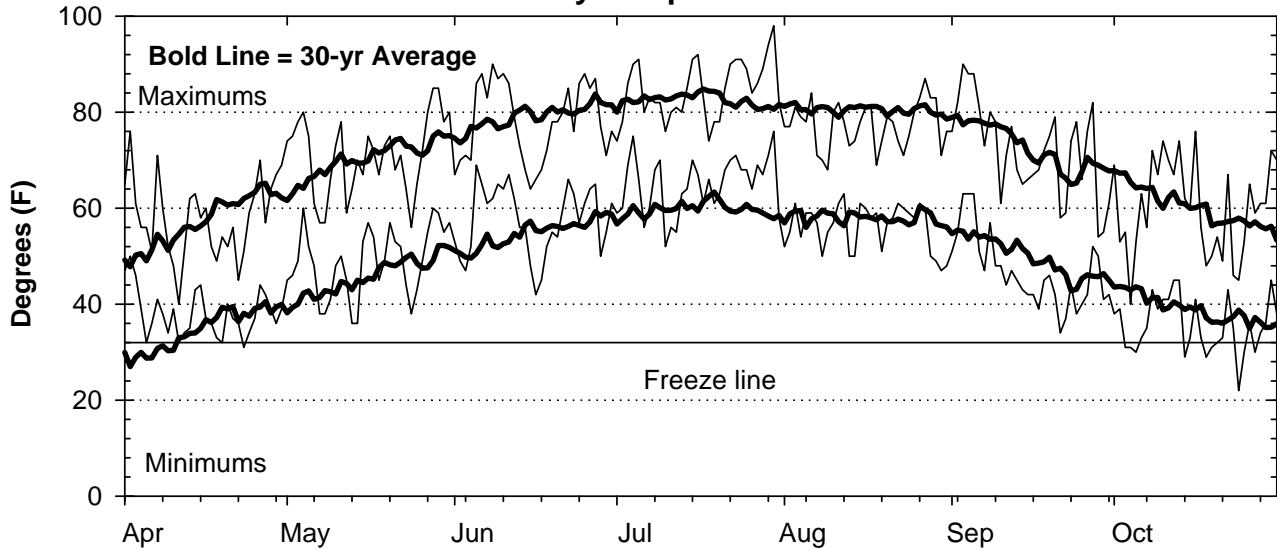

1999 Weather Summary for UW ARS - Arlington, WI

Precipitation

Daily Temperatures

Growing Degree Units (modified - base= 50, max = 86)

Bold Line = 30-yr Average for each planting date

Source: Bill Bland (AWON, UW-Soils) and the Midwest Region Climatological Center.