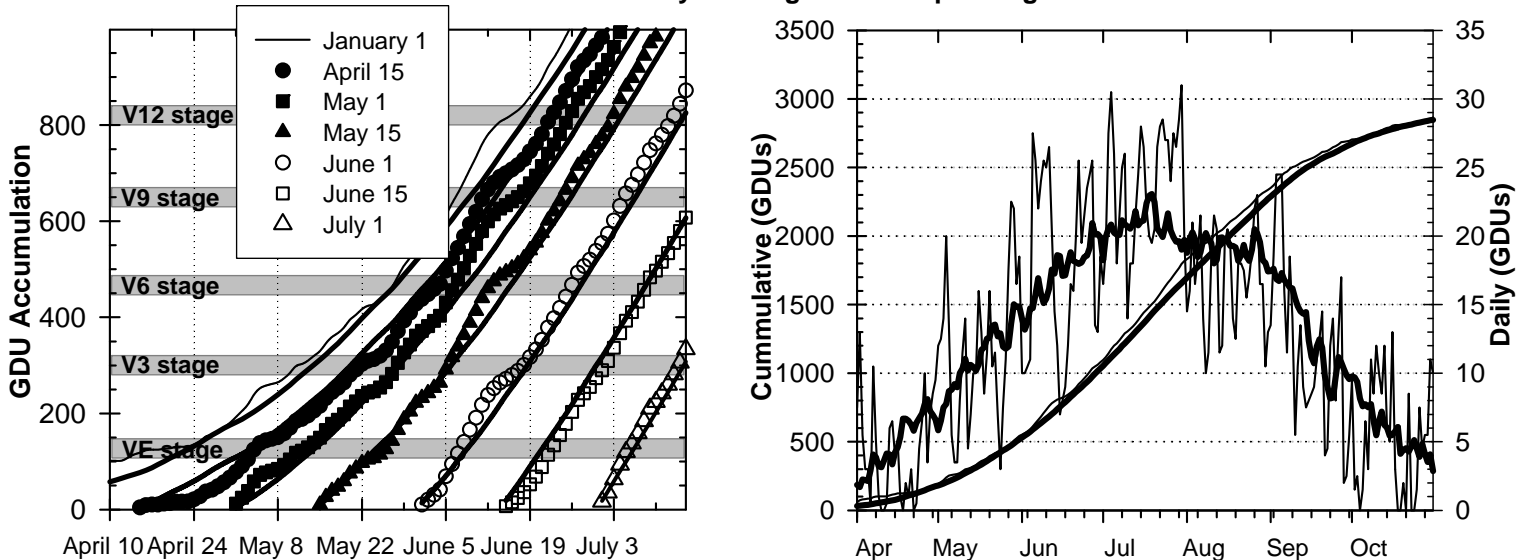

1999 Weather Summary for UW ARS - Arlington, WI

Precipitation

Daily Temperatures

Growing Degree Units (modified - base= 50, max = 86)

Bold Line = 30-yr Average for each planting date

Source: Bill Bland (AWON, UW-Soils) and the Midwest Region Climatological Center.