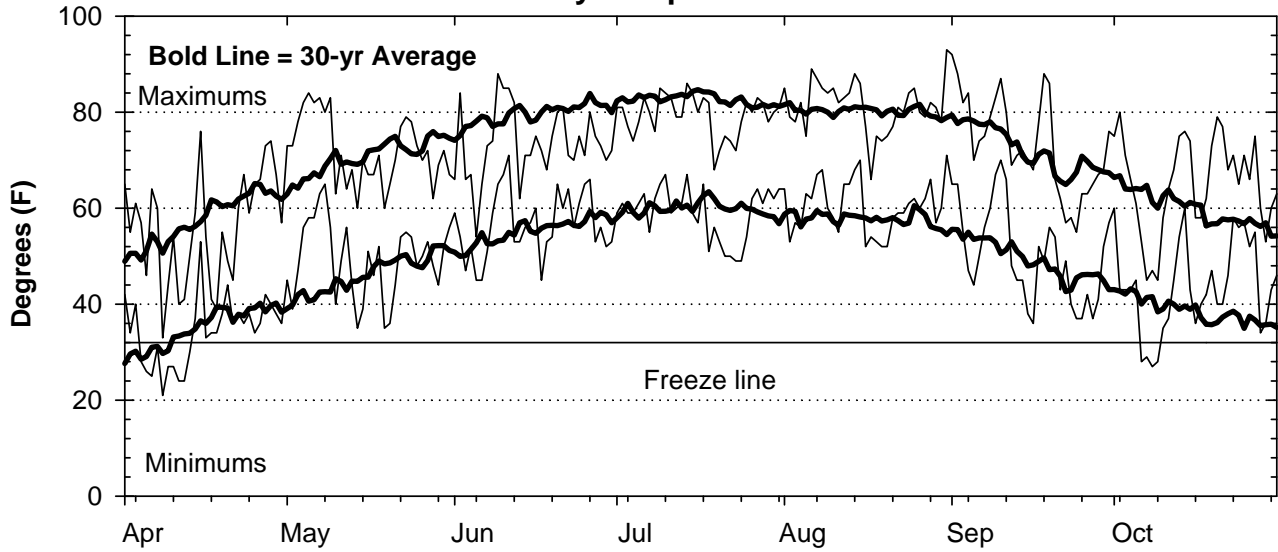

2000 Weather Summary for UW ARS - Arlington, WI

Precipitation

Daily Temperatures

Growing Degree Units (modified - base= 50, max = 86)

Bold Line = 30-yr Average for each planting date