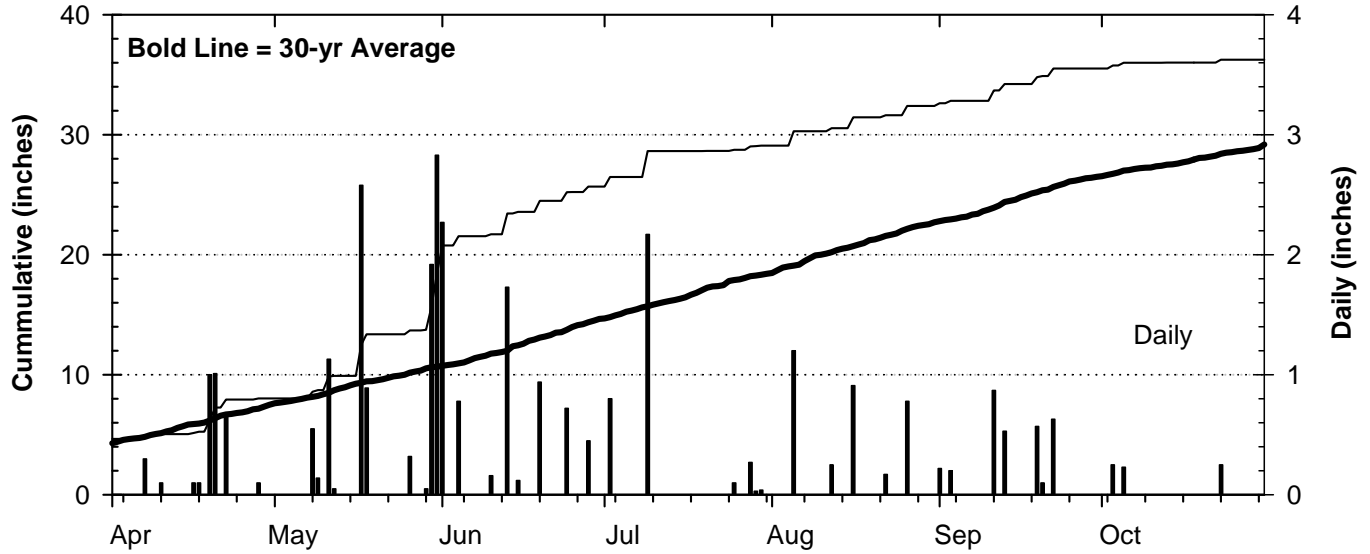

2000 Weather Summary for UW ARS - Arlington, WI

Precipitation

Daily Temperatures

Growing Degree Units (modified - base= 50, max = 86)

Bold Line = 30-yr Average for each planting date