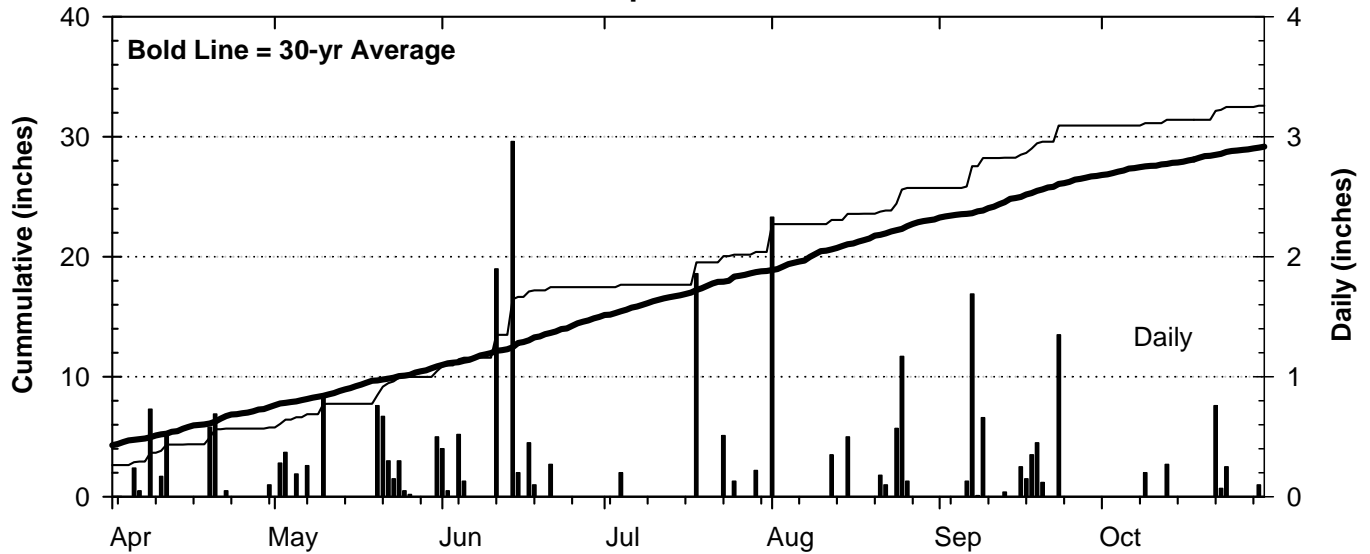

2010 Weather Summary for UW ARS - Arlington, WI

Precipitation

Daily Temperatures

Growing Degree Units (modified - base= 50, max = 86)

Bold Line = 30-yr Average for each planting date

Source: Bill Bland (AWON, UW-Soils) and the Midwest Region Climatological Center.