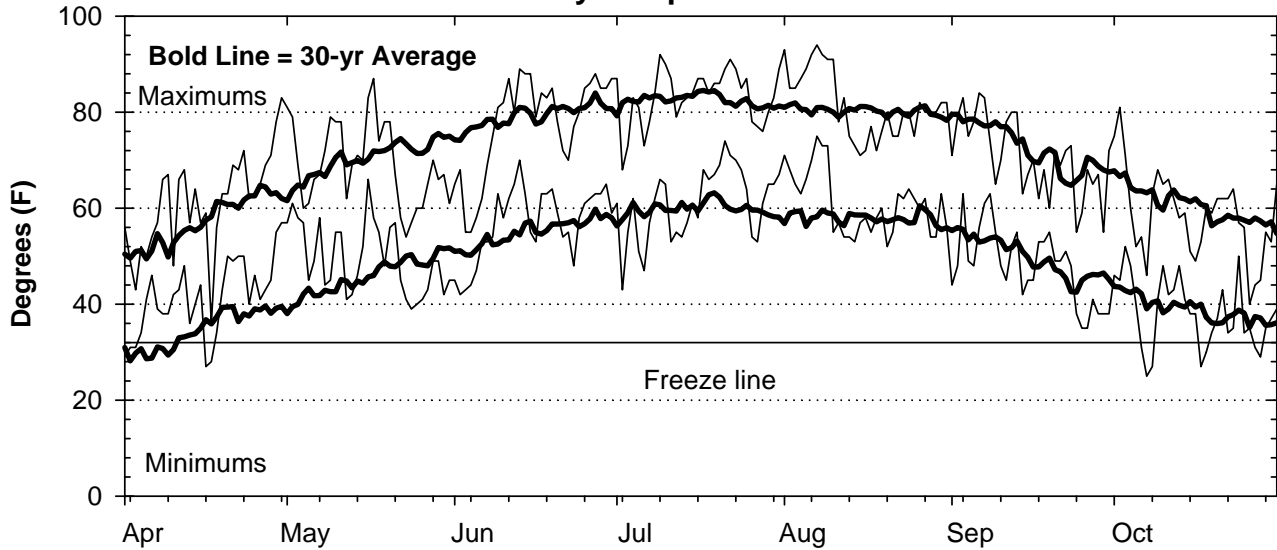

2010 Weather Summary for UW ARS - Arlington, WI

Precipitation

Daily Temperatures

Growing Degree Units (modified - base= 50, max = 86)

Bold Line = 30-yr Average for each planting date

Source: Bill Bland (AWON, UW-Soils) and the Midwest Region Climatological Center.