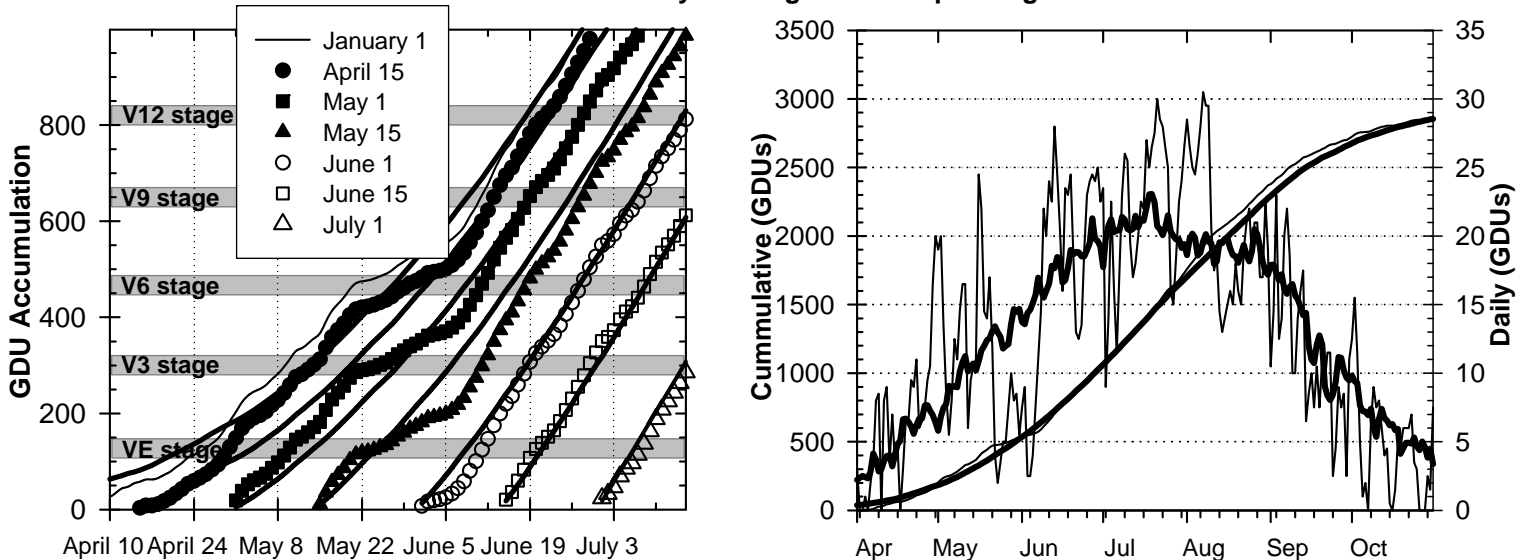

2010 Weather Summary for UW ARS - Arlington, WI

Precipitation

Daily Temperatures

Growing Degree Units (modified - base= 50, max = 86)

Bold Line = 30-yr Average for each planting date

Source: Bill Bland (AWON, UW-Soils) and the Midwest Region Climatological Center.