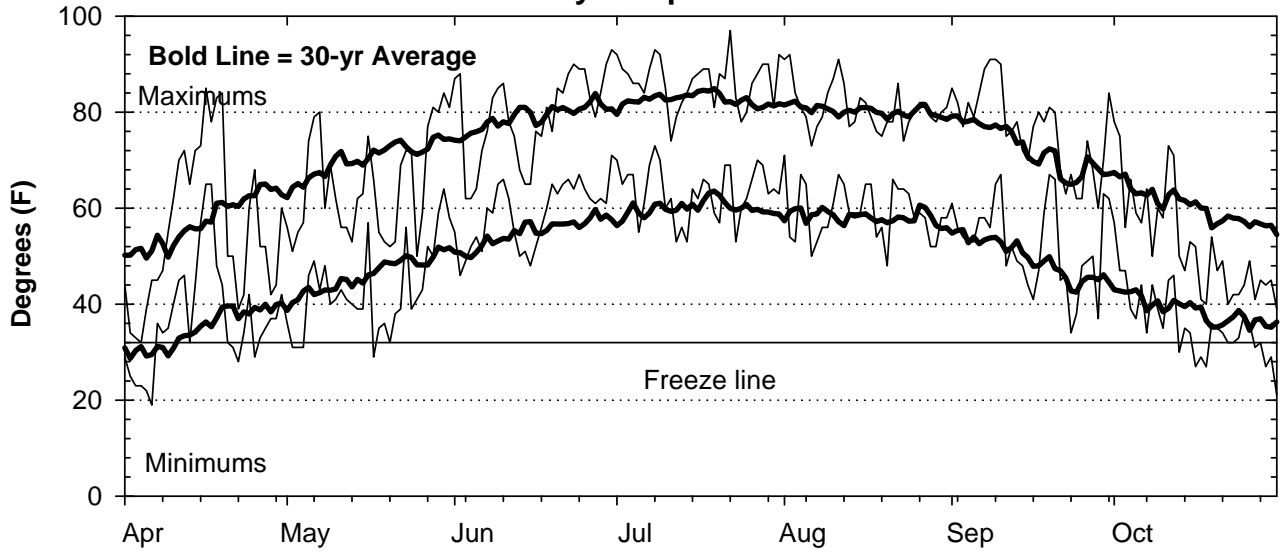

2002 Weather Summary for UW ARS - Arlington, WI

Precipitation

Daily Temperatures

Growing Degree Units (modified - base= 50, max = 86)

Bold Line = 30-yr Average for each planting date