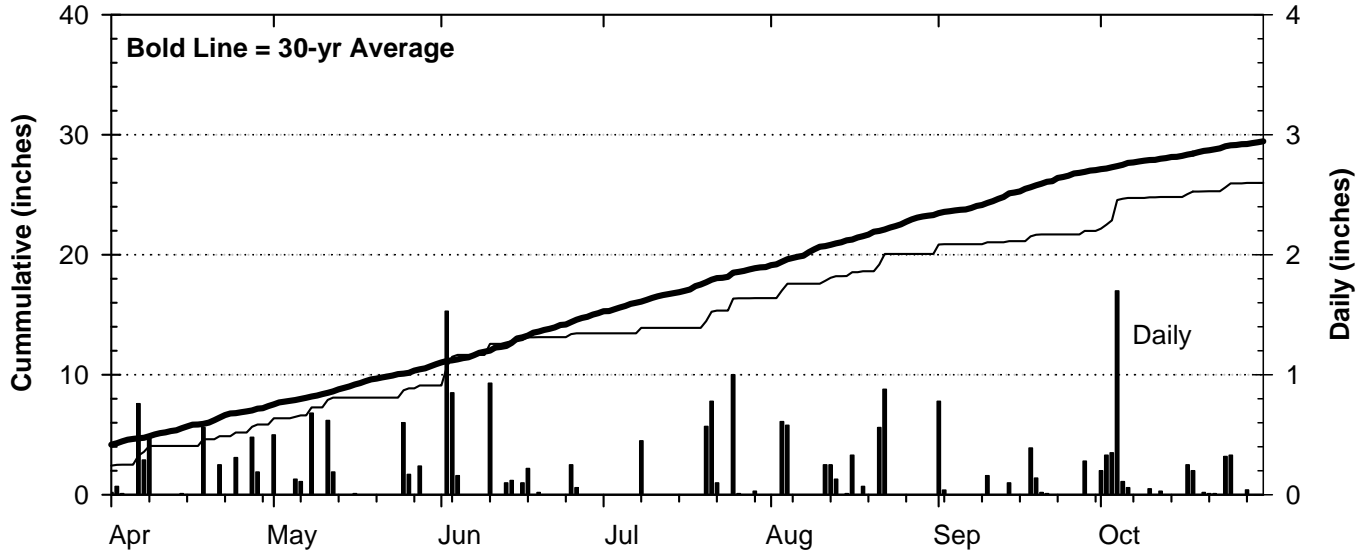

2002 Weather Summary for UW ARS - Arlington, WI

Precipitation

Daily Temperatures

Growing Degree Units (modified - base= 50, max = 86)

Bold Line = 30-yr Average for each planting date