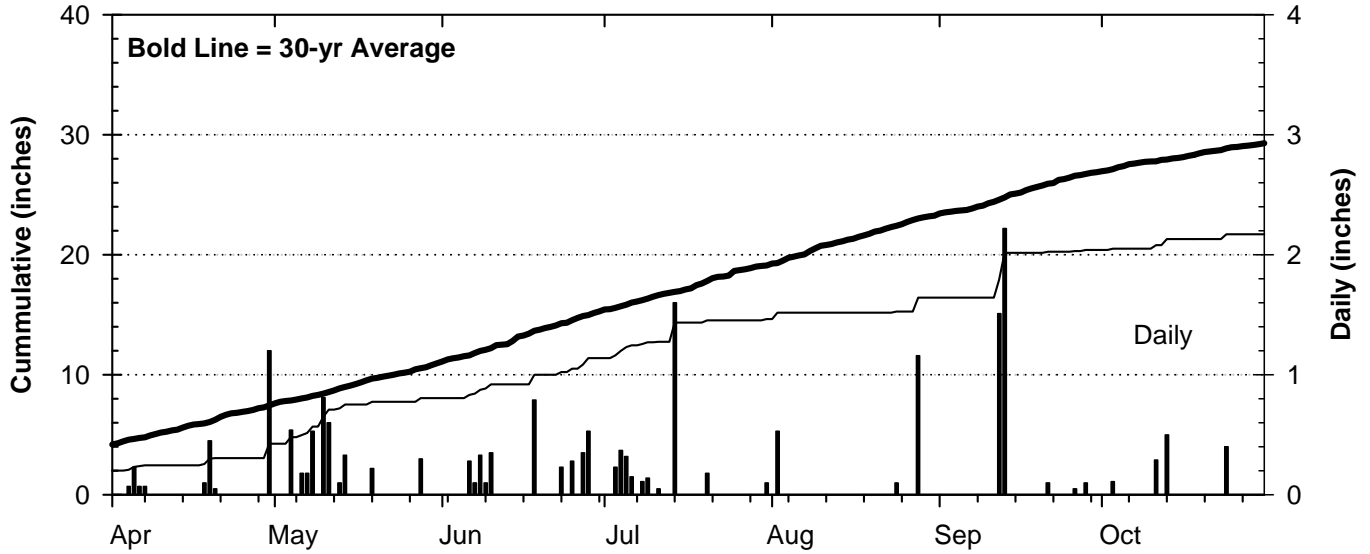

2003 Weather Summary for UW ARS - Arlington, WI

Precipitation

Daily Temperatures

Growing Degree Units (modified - base= 50, max = 86)

Bold Line = 30-yr Average for each planting date