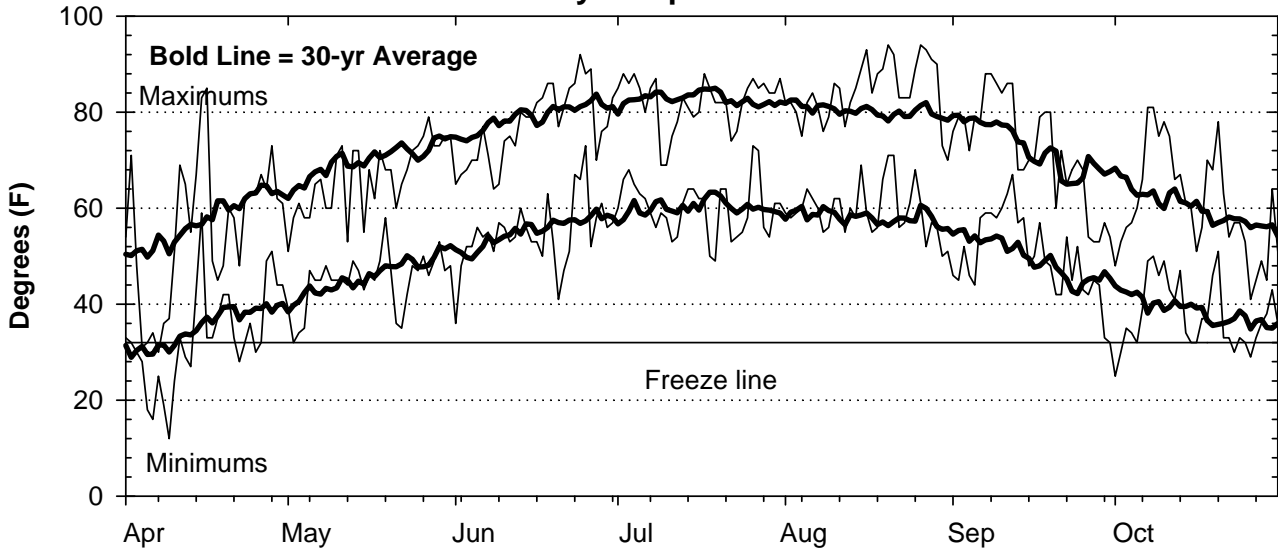

2003 Weather Summary for UW ARS - Arlington, WI

Precipitation

Daily Temperatures

Growing Degree Units (modified - base= 50, max = 86)

Bold Line = 30-yr Average for each planting date