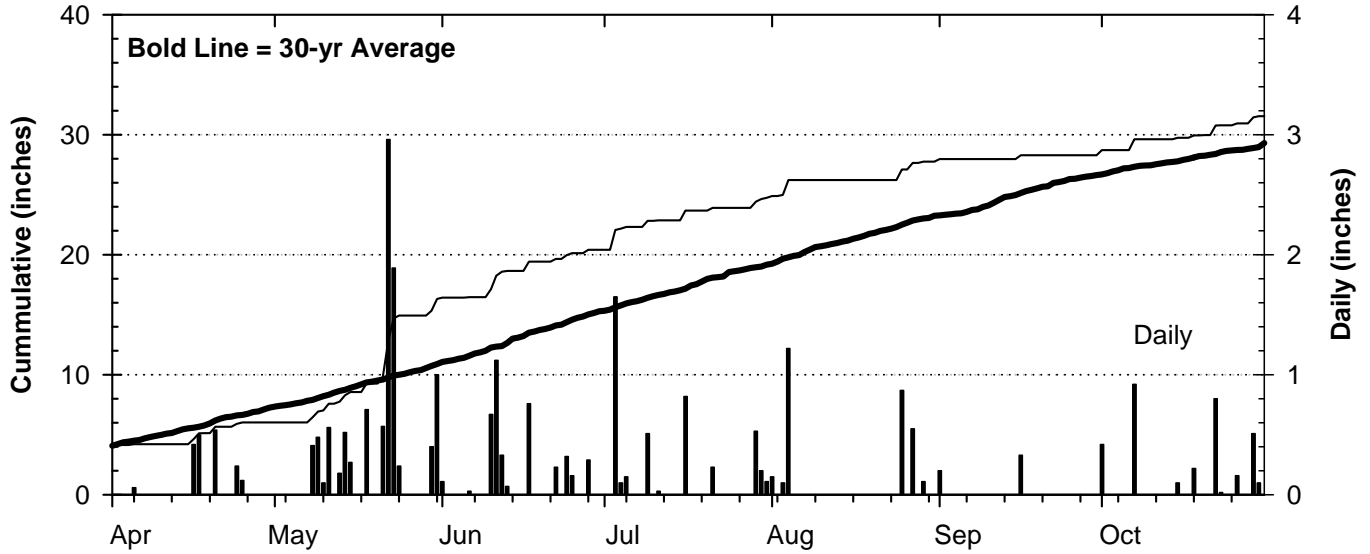

2004 Weather Summary for UW ARS - Arlington, WI

Precipitation

Daily Temperatures

Growing Degree Units (modified - base= 50, max = 86)

Bold Line = 30-yr Average for each planting date

Source: Bill Bland (AWON, UW-Soils) and the Midwest Region Climatological Center.