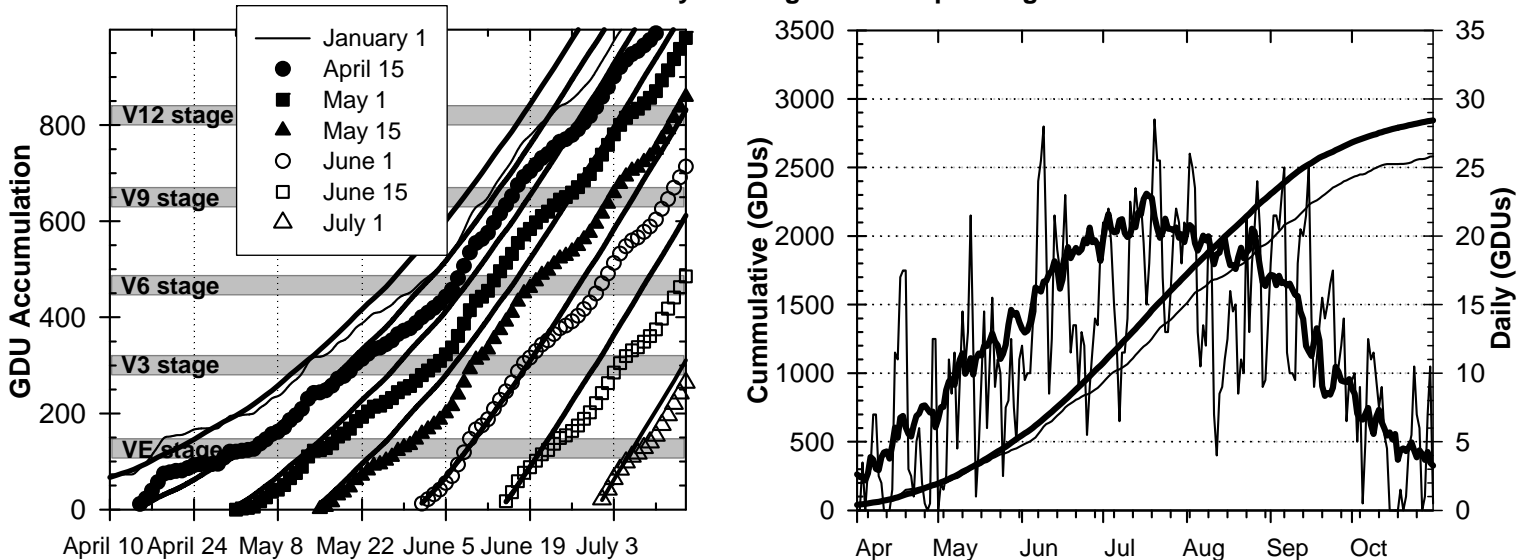

2004 Weather Summary for UW ARS - Arlington, WI

Precipitation

Daily Temperatures

Growing Degree Units (modified - base= 50, max = 86)

Bold Line = 30-yr Average for each planting date

Source: Bill Bland (AWON, UW-Soils) and the Midwest Region Climatological Center.