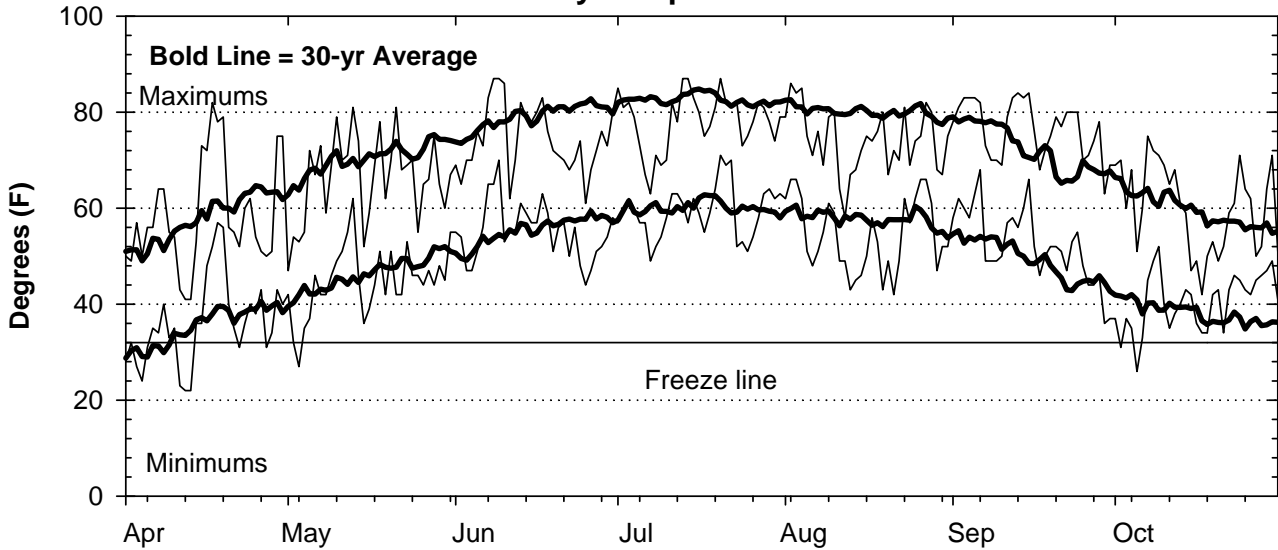

2004 Weather Summary for UW ARS - Arlington, WI

Precipitation

Daily Temperatures

Growing Degree Units (modified - base= 50, max = 86)

Bold Line = 30-yr Average for each planting date

Source: Bill Bland (AWON, UW-Soils) and the Midwest Region Climatological Center.