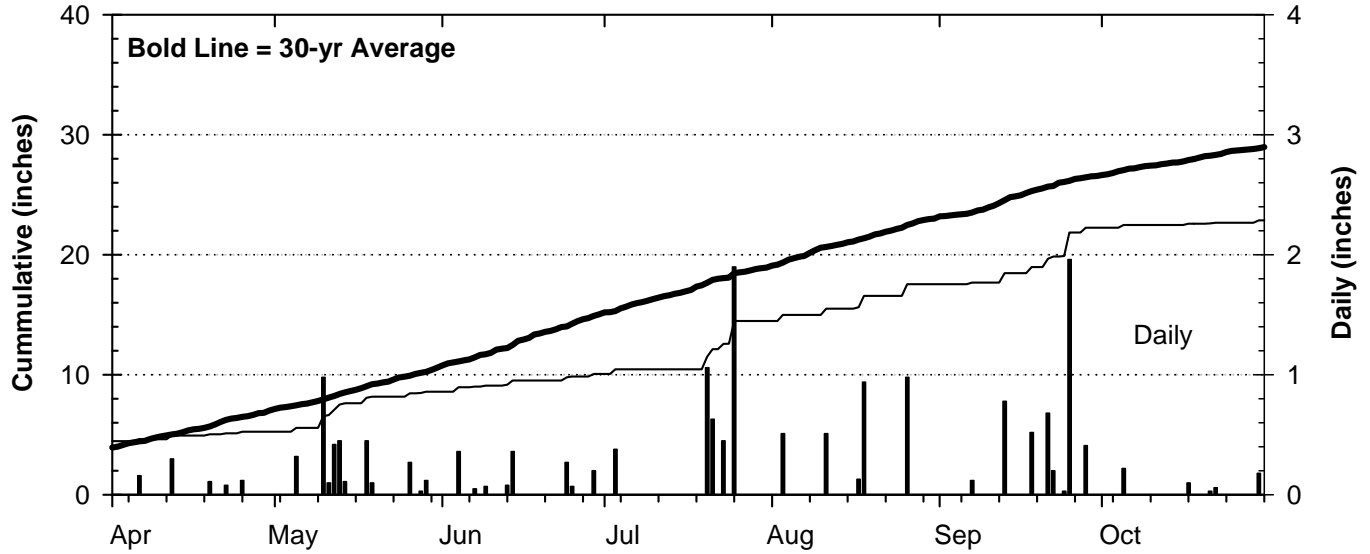

## Precipitation

## Growing Degree Units (modified - base= 50, max = 86)

**Bold Line = 30-yr Average for each planting date**