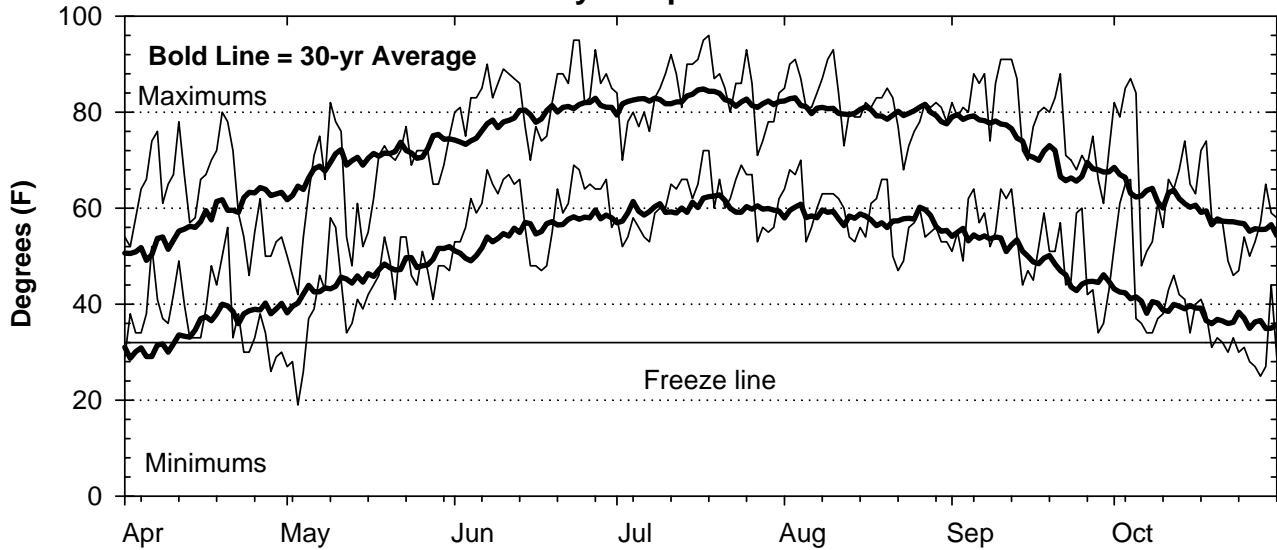

## Precipitation

## Growing Degree Units (modified - base= 50, max = 86)

**Bold Line = 30-yr Average for each planting date**