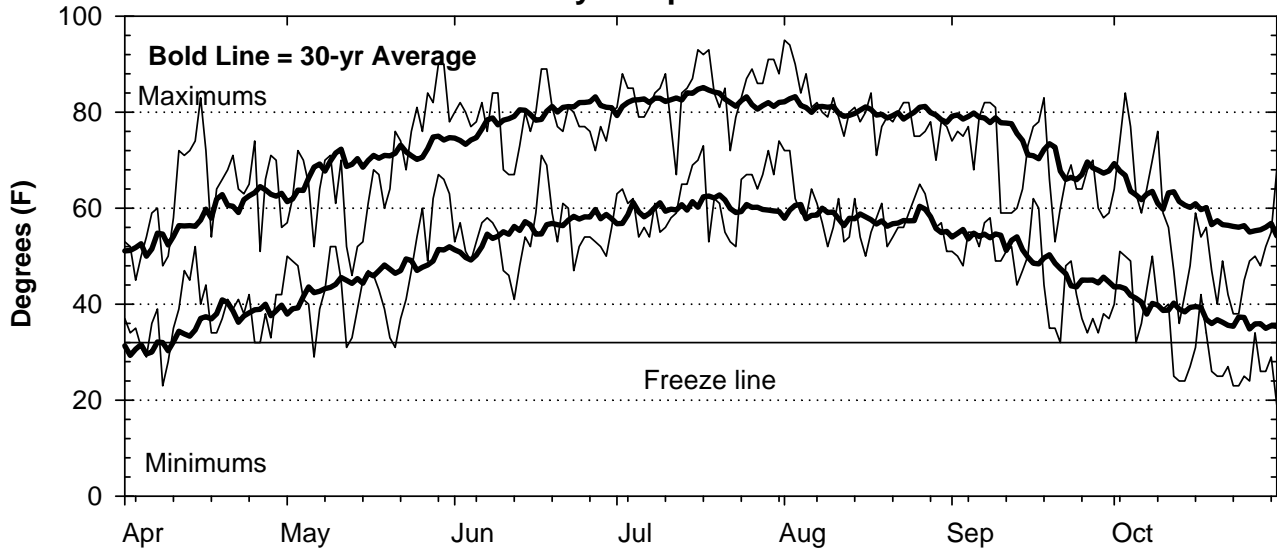

2006 Weather Summary for UW ARS - Arlington, WI

Precipitation

Daily Temperatures

Growing Degree Units (modified - base= 50, max = 86)

Bold Line = 30-yr Average for each planting date