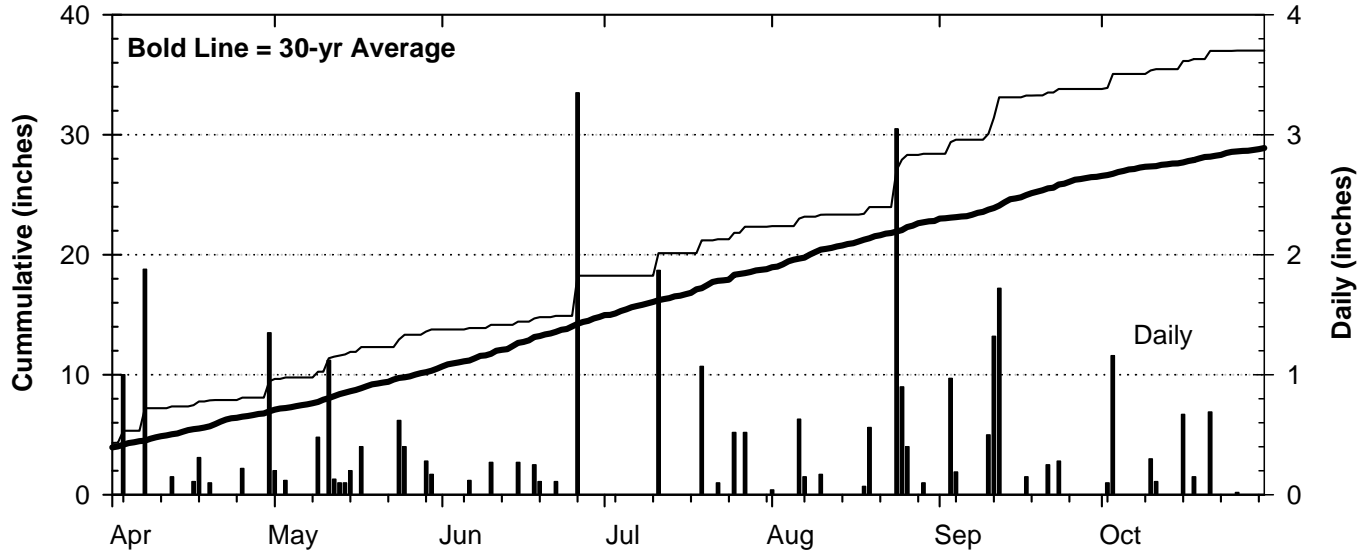

2006 Weather Summary for UW ARS - Arlington, WI

Precipitation

Daily Temperatures

Growing Degree Units (modified - base= 50, max = 86)

Bold Line = 30-yr Average for each planting date