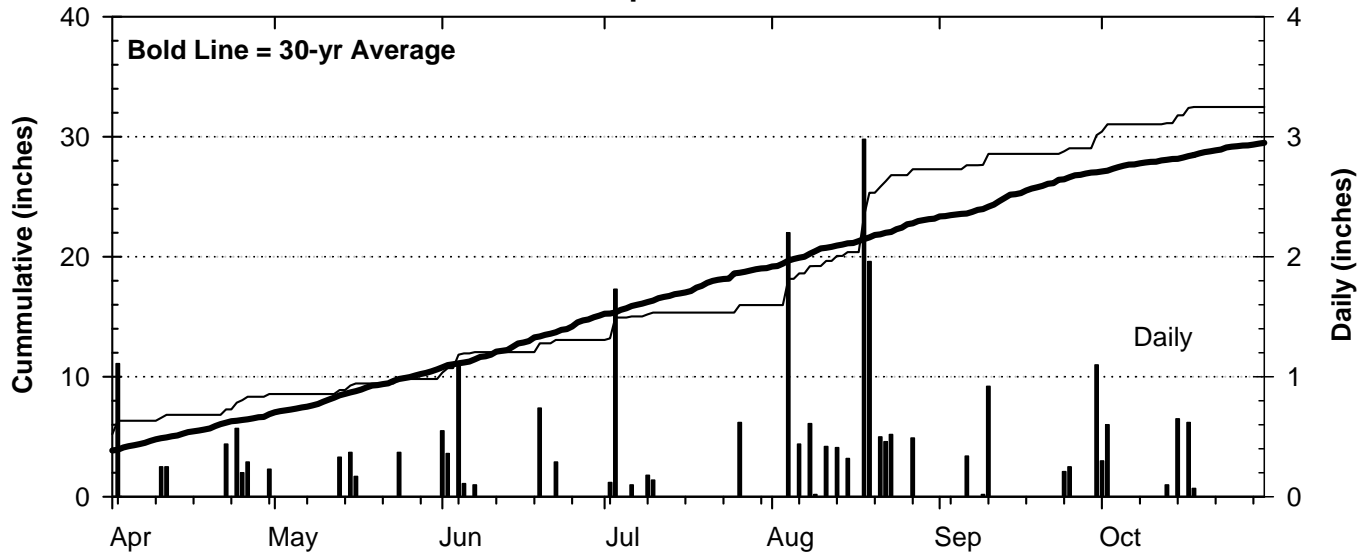

## Precipitation

## Growing Degree Units (modified - base= 50, max = 86)

**Bold Line = 30-yr Average for each planting date**