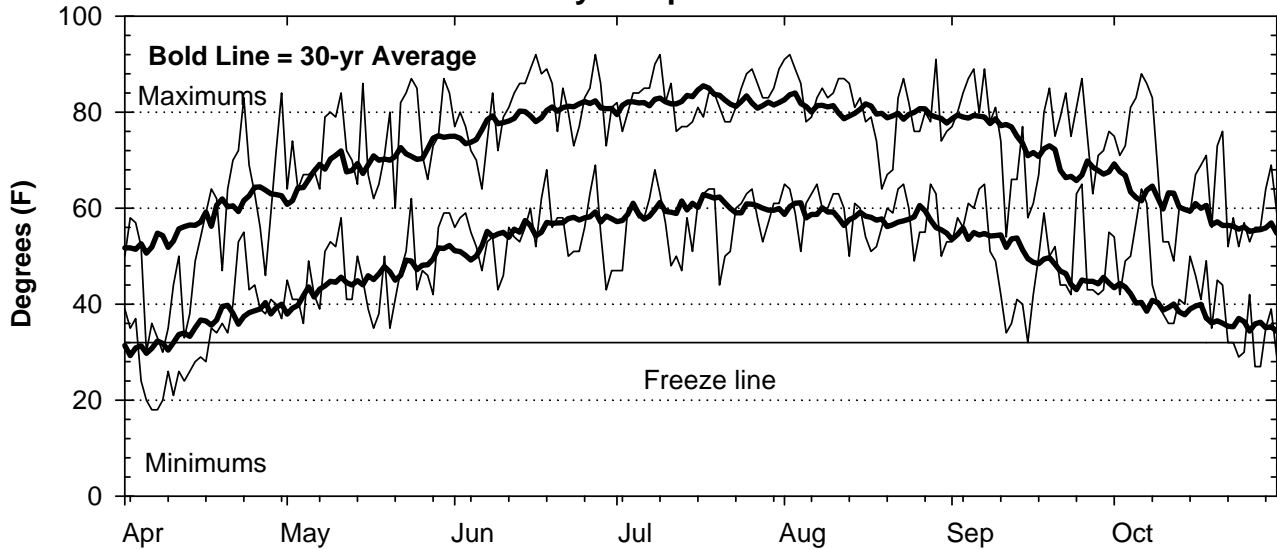

## Precipitation

## Growing Degree Units (modified - base= 50, max = 86)

**Bold Line = 30-yr Average for each planting date**