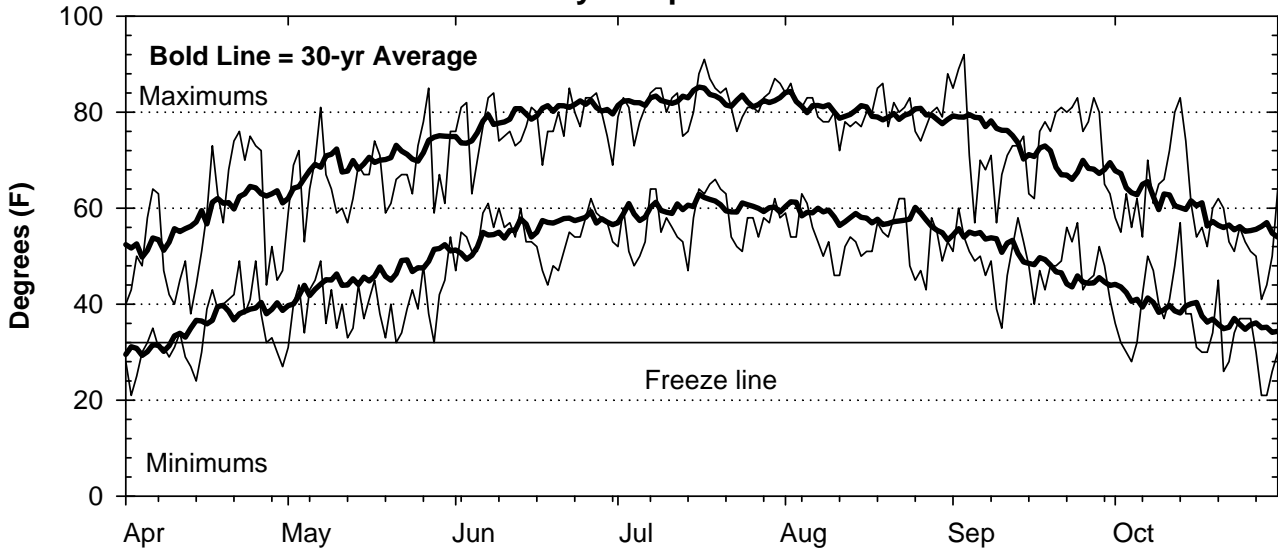

2008 Weather Summary for UW ARS - Arlington, WI

Precipitation

Daily Temperatures

Growing Degree Units (modified - base= 50, max = 86)

Bold Line = 30-yr Average for each planting date