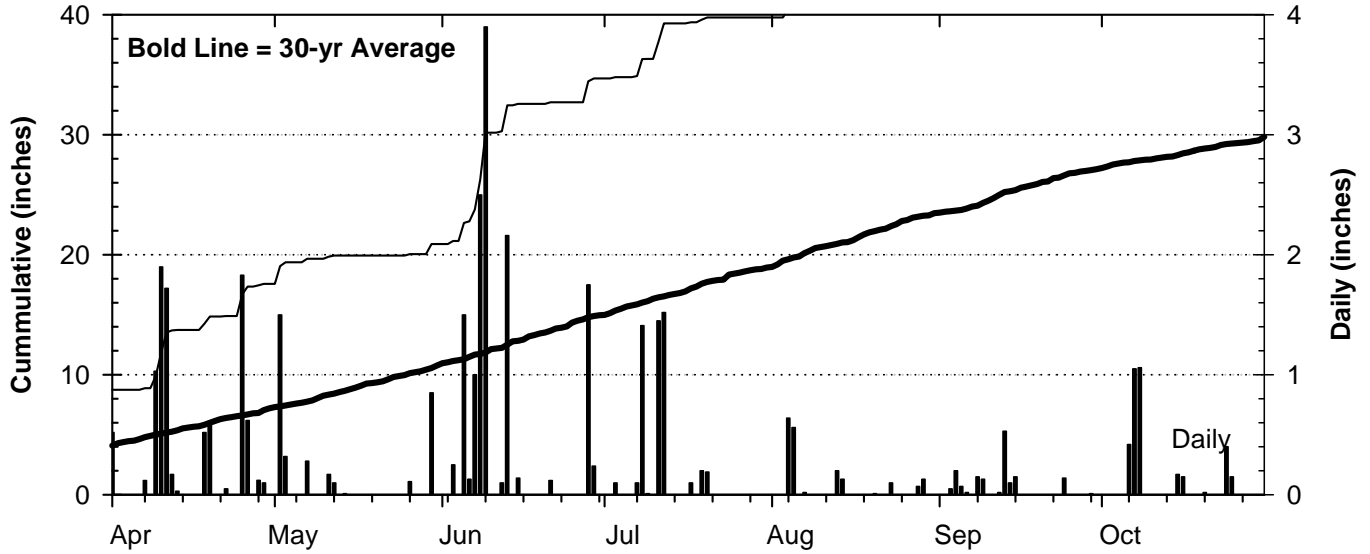

2008 Weather Summary for UW ARS - Arlington, WI

Precipitation

Daily Temperatures

Growing Degree Units (modified - base= 50, max = 86)

Bold Line = 30-yr Average for each planting date