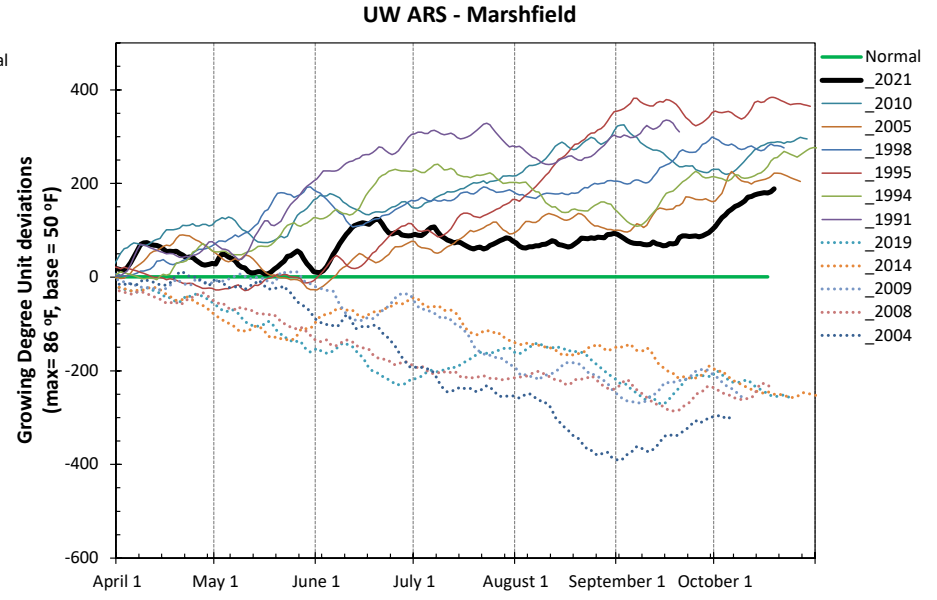

**2021 Seasonal Growing Degree Unit and Precipitation Deviations from April 1 to the current date (or fall killing frost date $\leq 28^{\circ}\text{F}$ or October 31).
Years were selected using ± 1 standard deviation of the 30-year normal.**

2021 Weather Summary for UW ARS - Arlington, WI

Bold Line = 30 year Normal