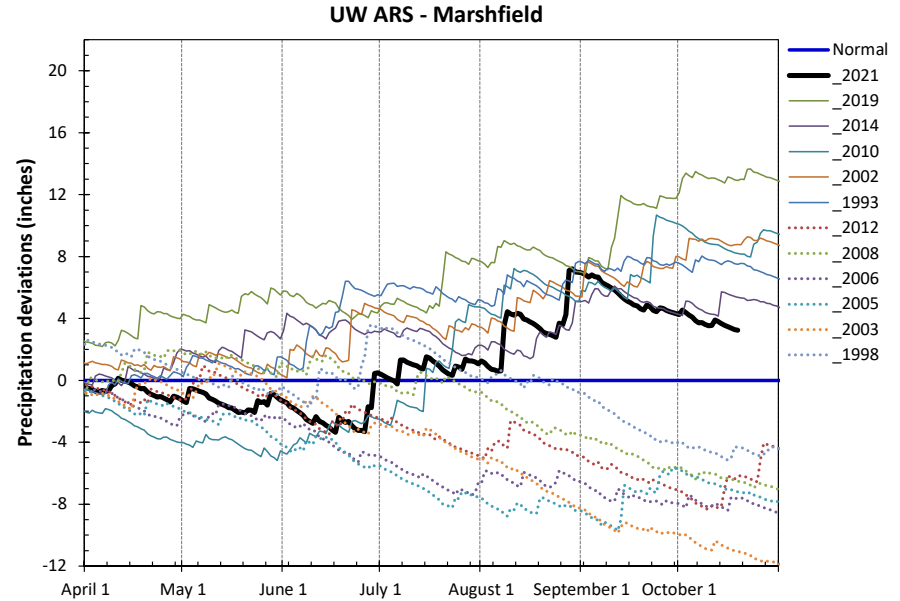

**2021 Seasonal Growing Degree Unit and Precipitation Deviations from April 1 to the current date (or fall killing frost date $\leq 28^{\circ}\text{F}$ or October 31).
Years were selected using ± 1 standard deviation of the 30-year normal.**

2021 Weather Summary for UW ARS - Arlington, WI

Bold Line = 30 year Normal