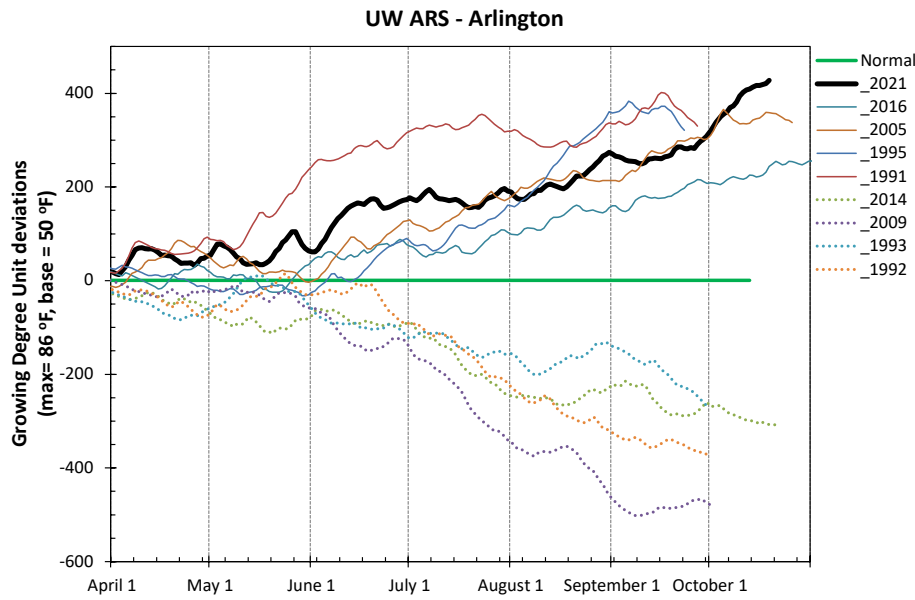

**2021 Seasonal Growing Degree Unit and Precipitation Deviations from April 1 to the current date (or fall killing frost date $\leq 28^{\circ}\text{F}$ or October 31).
Years were selected using ± 1 standard deviation of the 30-year normal.**

2021 Weather Summary for UW ARS - Arlington, WI

Bold Line = 30 year Normal