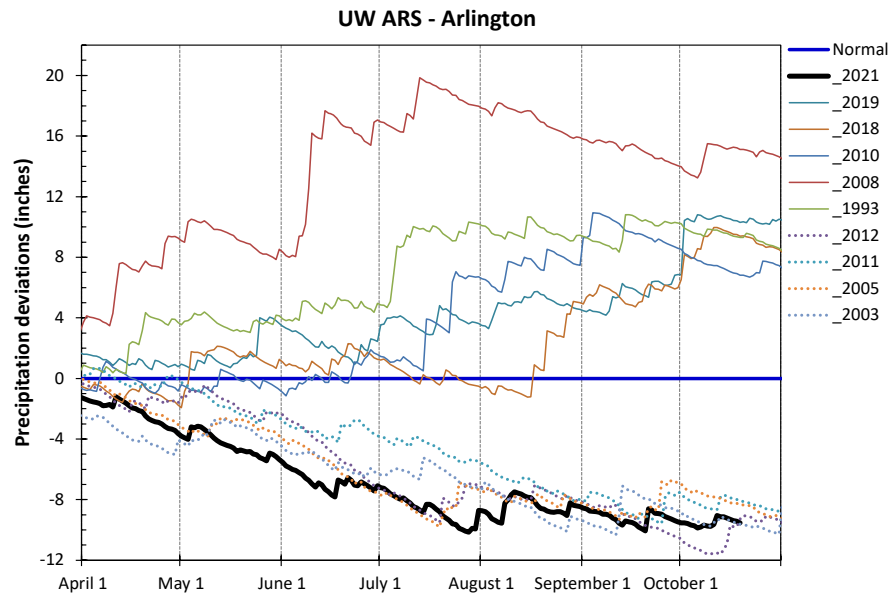

**2021 Seasonal Growing Degree Unit and Precipitation Deviations from April 1 to the current date (or fall killing frost date $\leq 28^{\circ}\text{F}$ or October 31).
Years were selected using ± 1 standard deviation of the 30-year normal.**

2021 Weather Summary for UW ARS - Arlington, WI

Bold Line = 30 year Normal