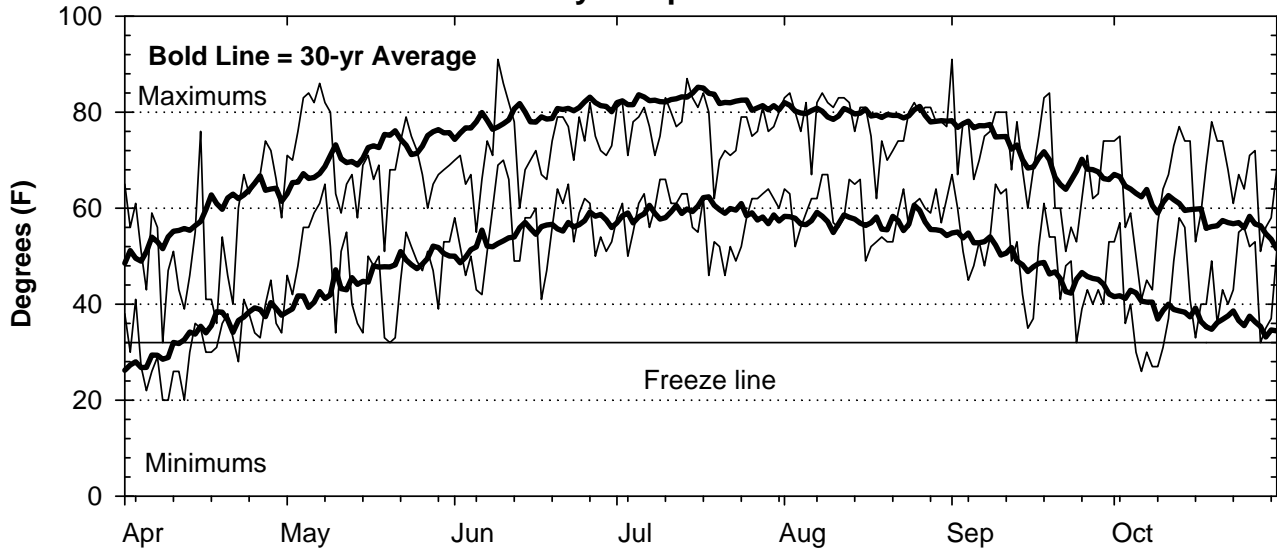

2000 Weather Summary for UW ARS - Hancock, WI

Precipitation

Daily Temperatures

Growing Degree Units (modified - base= 50, max = 86)

Bold Line = 30-yr Average for each planting date