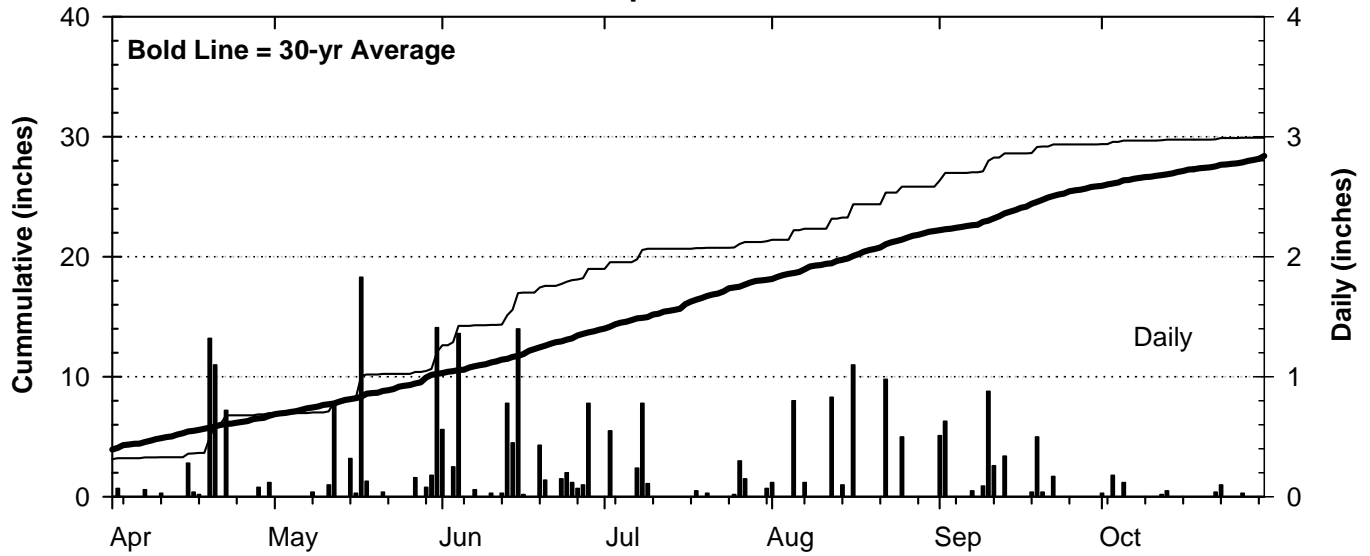

2000 Weather Summary for UW ARS - Hancock, WI

Precipitation

Daily Temperatures

Growing Degree Units (modified - base= 50, max = 86)

Bold Line = 30-yr Average for each planting date