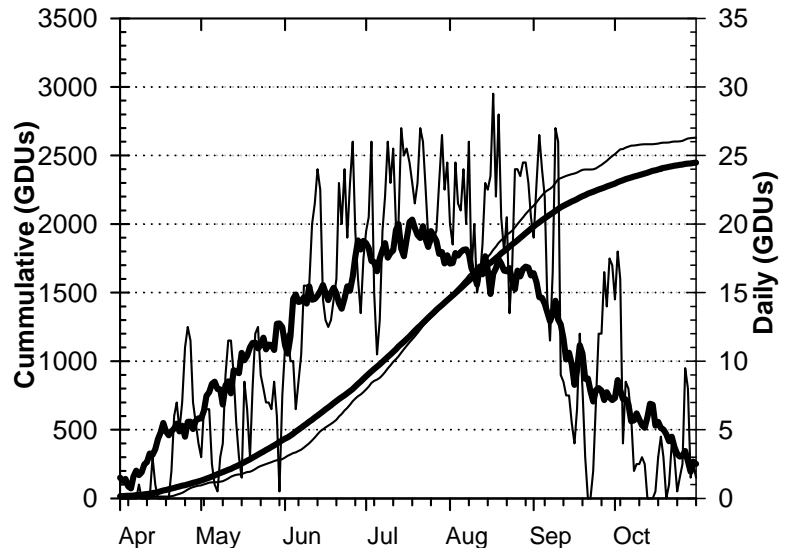

1983 Weather Summary for UW ARS - Marshfield, WI

Precipitation

Daily Temperatures

Growing Degree Units (modified - base= 50, max = 86)

Bold Line = 30-yr Average for each planting date

Source: Mike Bertram (Marshfield ARS), Bill Bland (AWON, UW-Soils) and the Midwest Region Climatological Center.