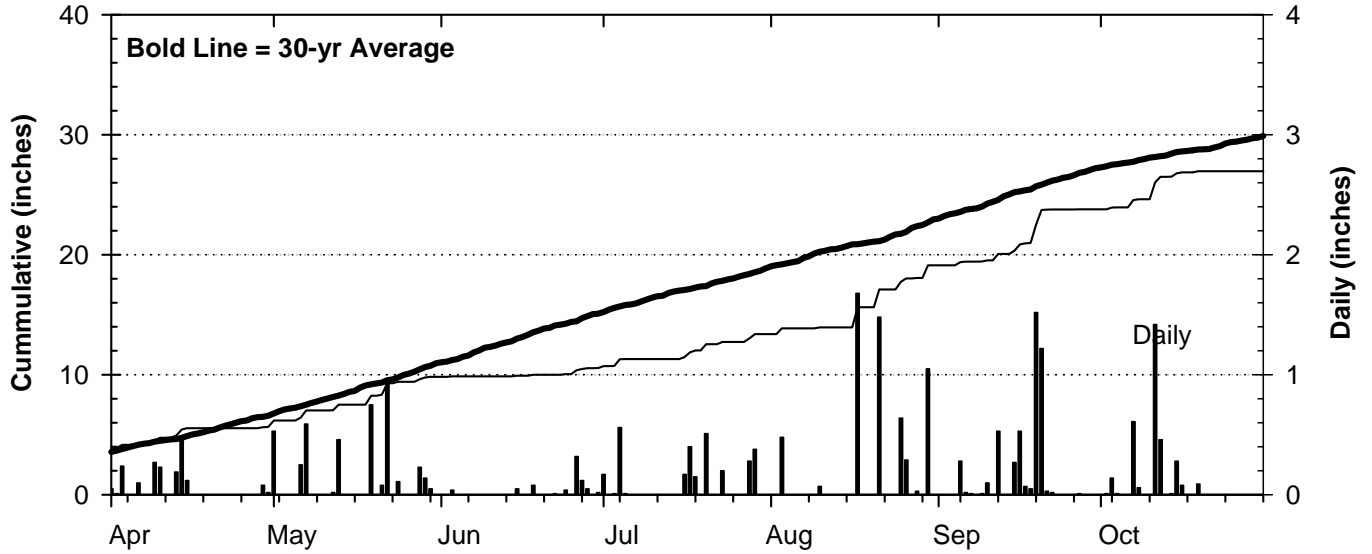

1983 Weather Summary for UW ARS - Marshfield, WI

Precipitation

Daily Temperatures

Growing Degree Units (modified - base= 50, max = 86)

Bold Line = 30-yr Average for each planting date

Source: Mike Bertram (Marshfield ARS), Bill Bland (AWON, UW-Soils) and the Midwest Region Climatological Center.