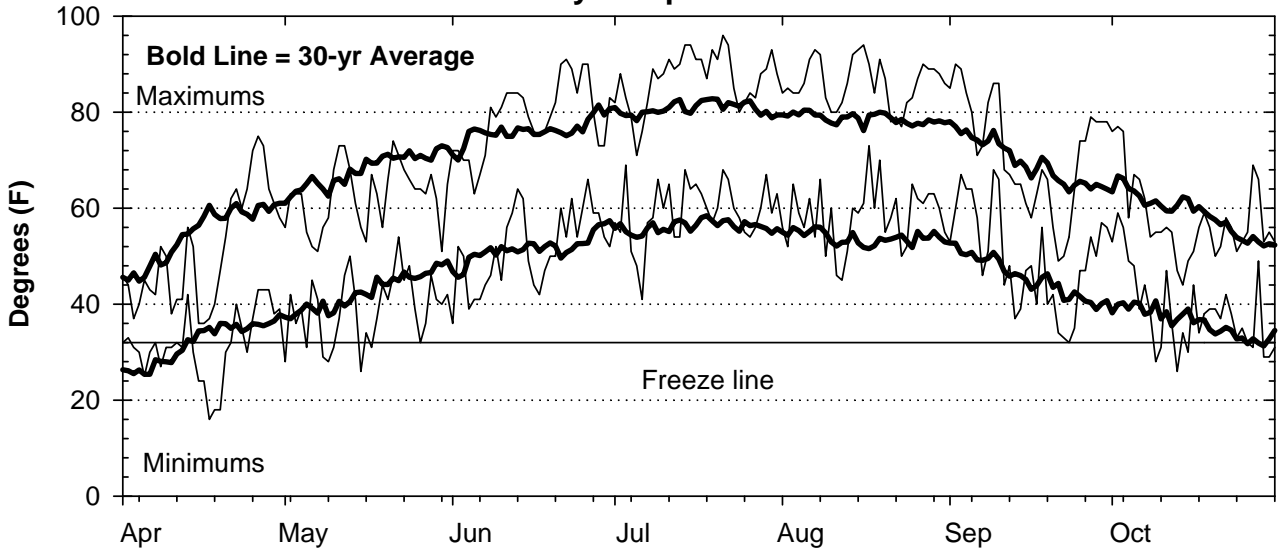

1983 Weather Summary for UW ARS - Marshfield, WI

Precipitation

Daily Temperatures

Growing Degree Units (modified - base= 50, max = 86)

Bold Line = 30-yr Average for each planting date

Source: Mike Bertram (Marshfield ARS), Bill Bland (AWON, UW-Soils) and the Midwest Region Climatological Center.