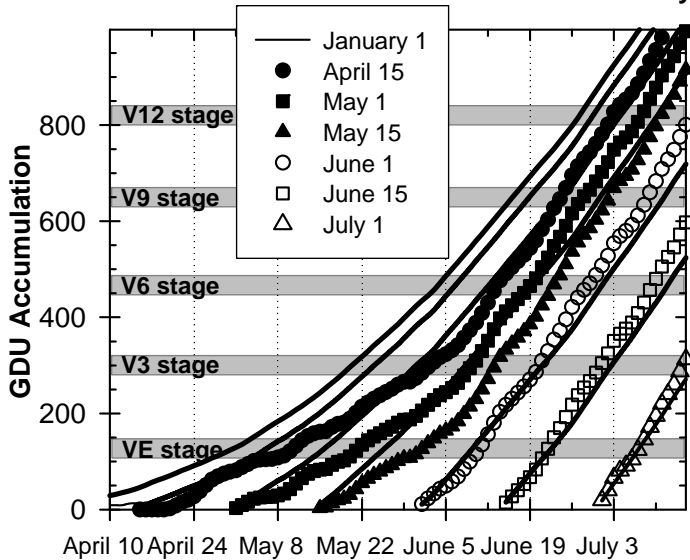

1983 Weather Summary for UW ARS - Marshfield, WI

Precipitation

Daily Temperatures

Growing Degree Units (modified - base= 50, max = 86)

Bold Line = 30-yr Average for each planting date

Source: Mike Bertram (Marshfield ARS), Bill Bland (AWON, UW-Soils) and the Midwest Region Climatological Center.