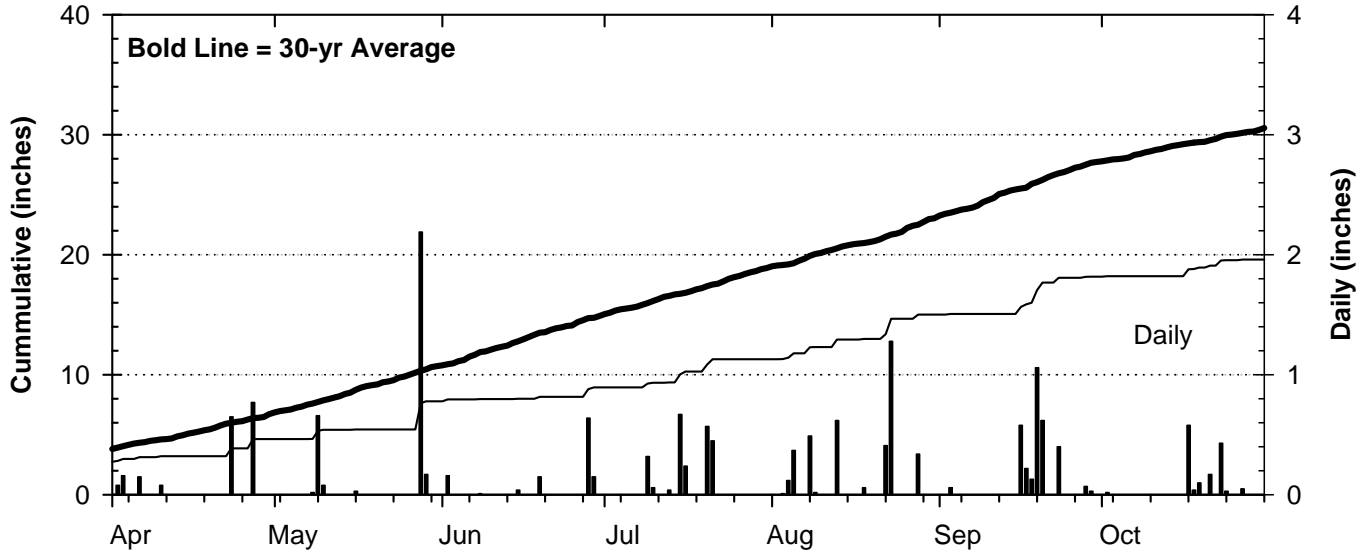

# 1988 Weather Summary for UW ARS - Marshfield, WI

## Precipitation

## Growing Degree Units (modified - base= 50, max = 86)

Bold Line = 30-yr Average for each planting date