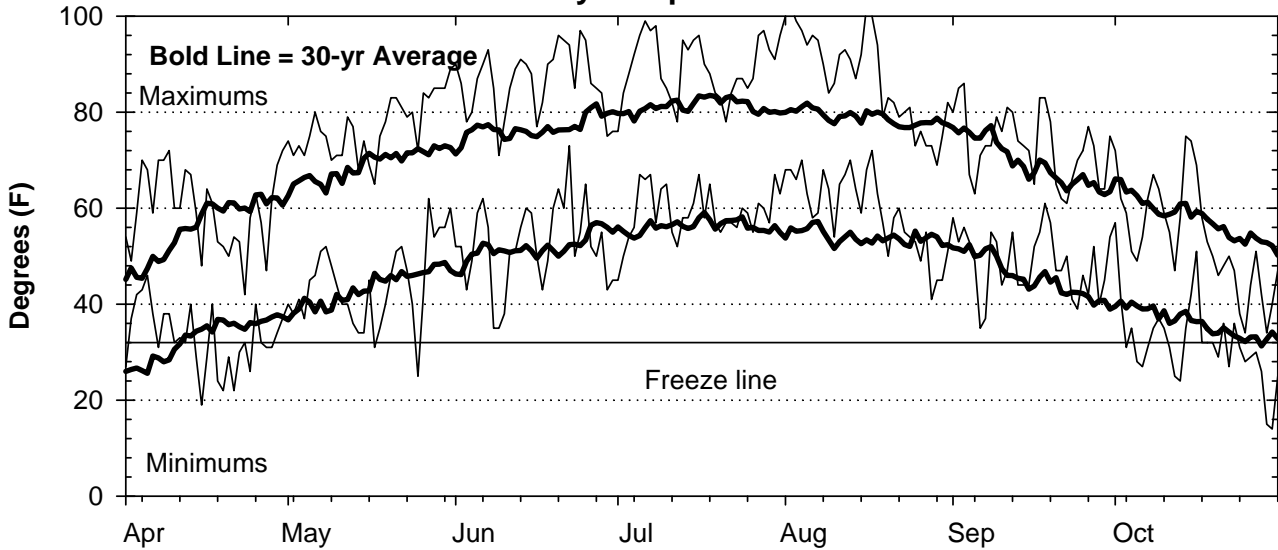

## Precipitation

## Growing Degree Units (modified - base= 50, max = 86)

Bold Line = 30-yr Average for each planting date