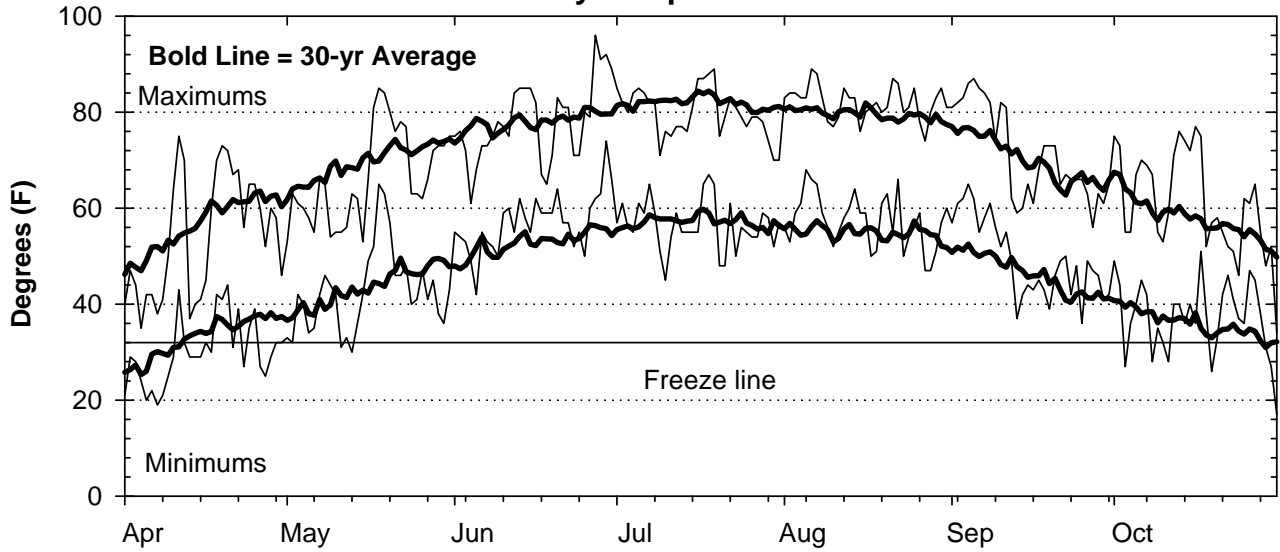

1996 Weather Summary for UW ARS - Marshfield, WI

Precipitation

Daily Temperatures

Growing Degree Units (modified - base= 50, max = 86)

Bold Line = 30-yr Average for each planting date