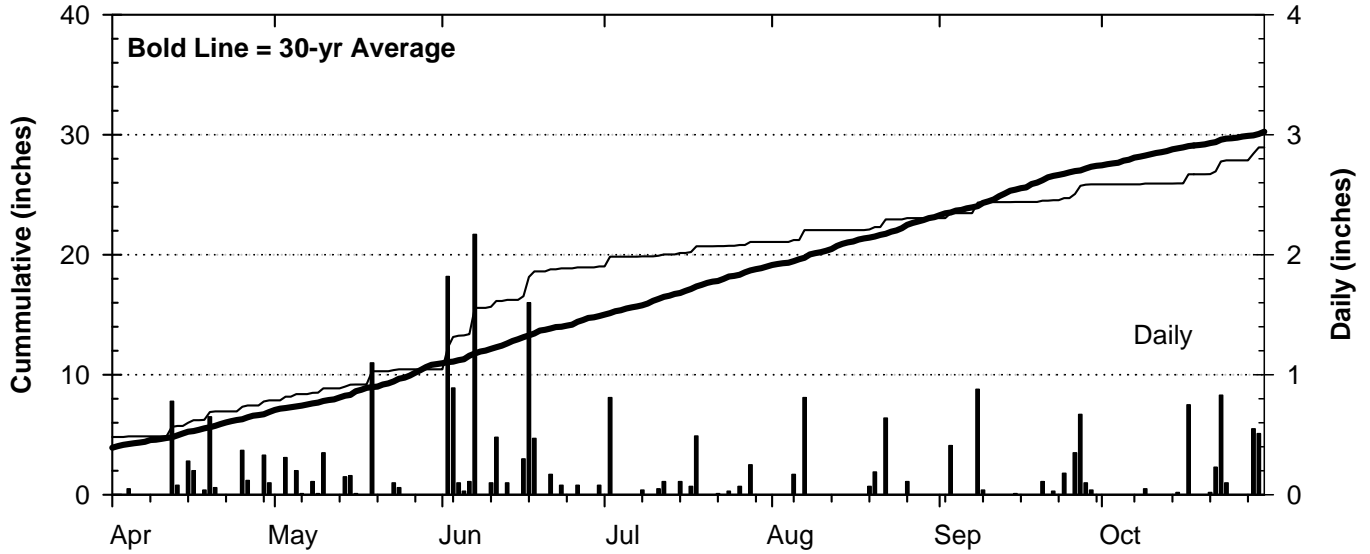

1996 Weather Summary for UW ARS - Marshfield, WI

Precipitation

Daily Temperatures

Growing Degree Units (modified - base= 50, max = 86)

Bold Line = 30-yr Average for each planting date