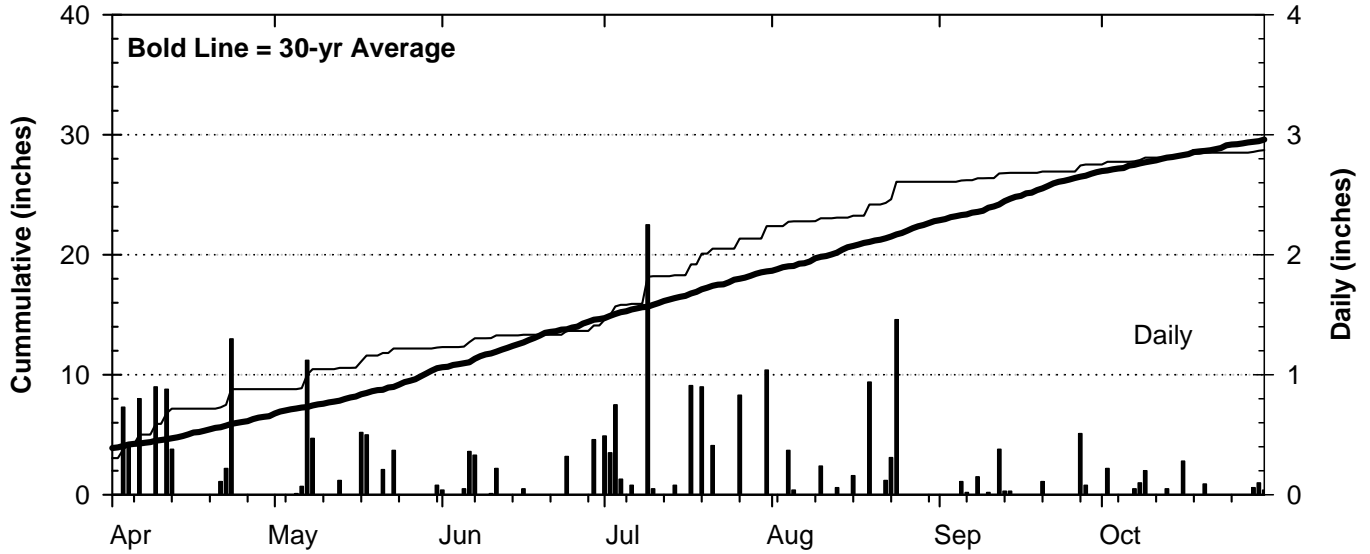

1999 Weather Summary for UW ARS - Marshfield, WI

Precipitation

Daily Temperatures

Growing Degree Units (modified - base= 50, max = 86)

Bold Line = 30-yr Average for each planting date