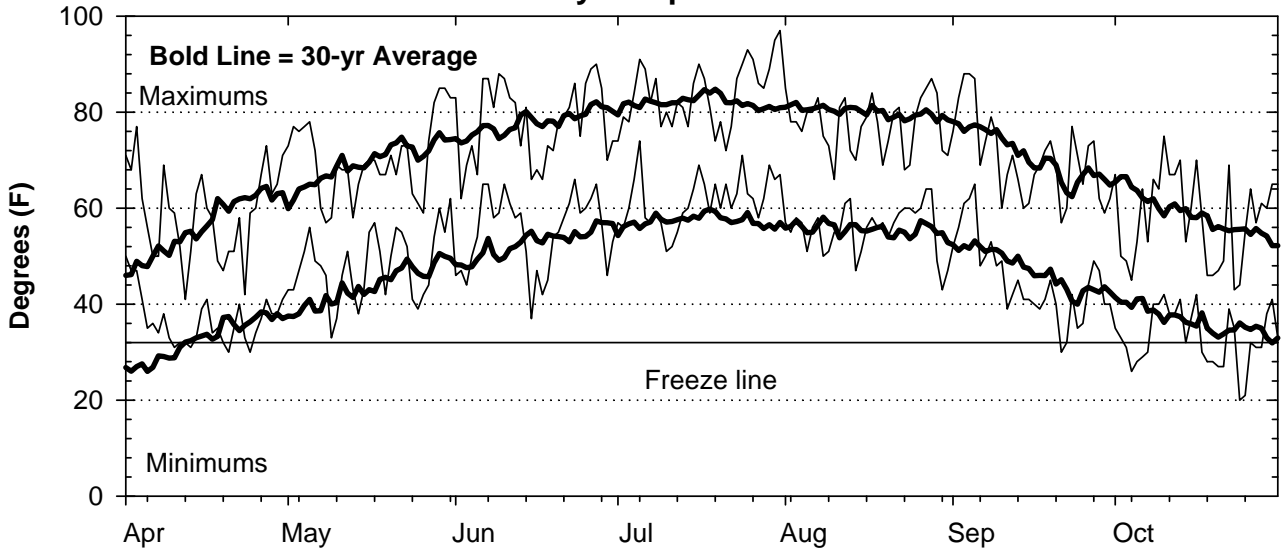

1999 Weather Summary for UW ARS - Marshfield, WI

Precipitation

Daily Temperatures

Growing Degree Units (modified - base= 50, max = 86)

Bold Line = 30-yr Average for each planting date