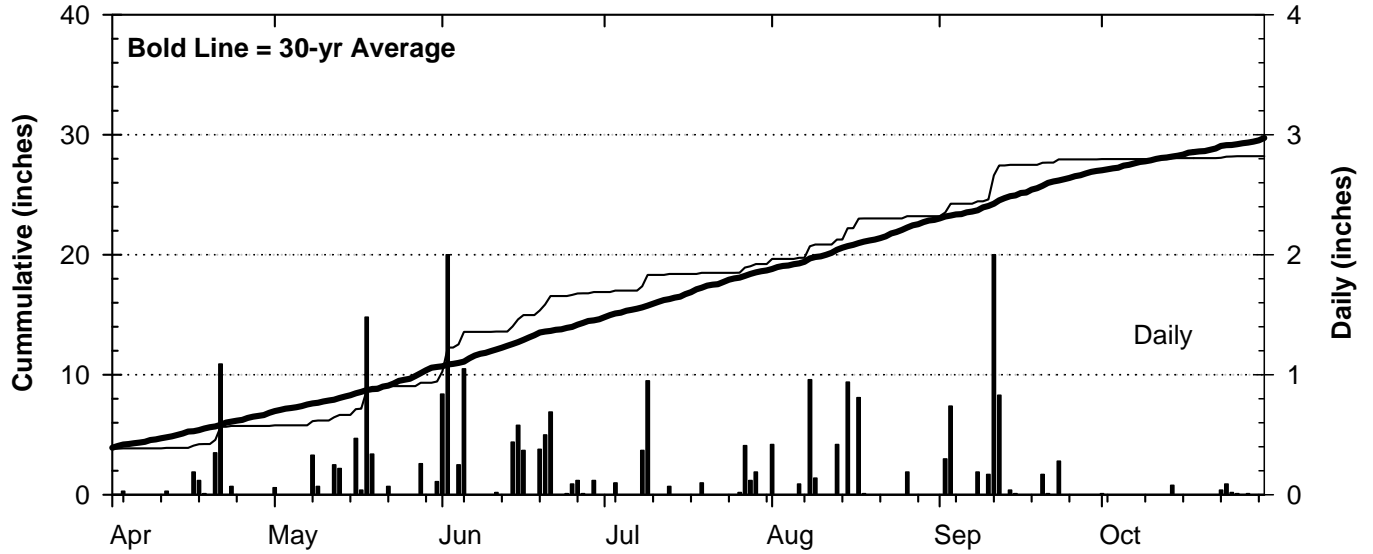

2000 Weather Summary for UW ARS - Marshfield, WI

Precipitation

Daily Temperatures

Growing Degree Units (modified - base= 50, max = 86)

Bold Line = 30-yr Average for each planting date

Source: Mike Bertram (Marshfield ARS), Bill Bland (AWON, UW-Soils) and the Midwest Region Climatological Center.