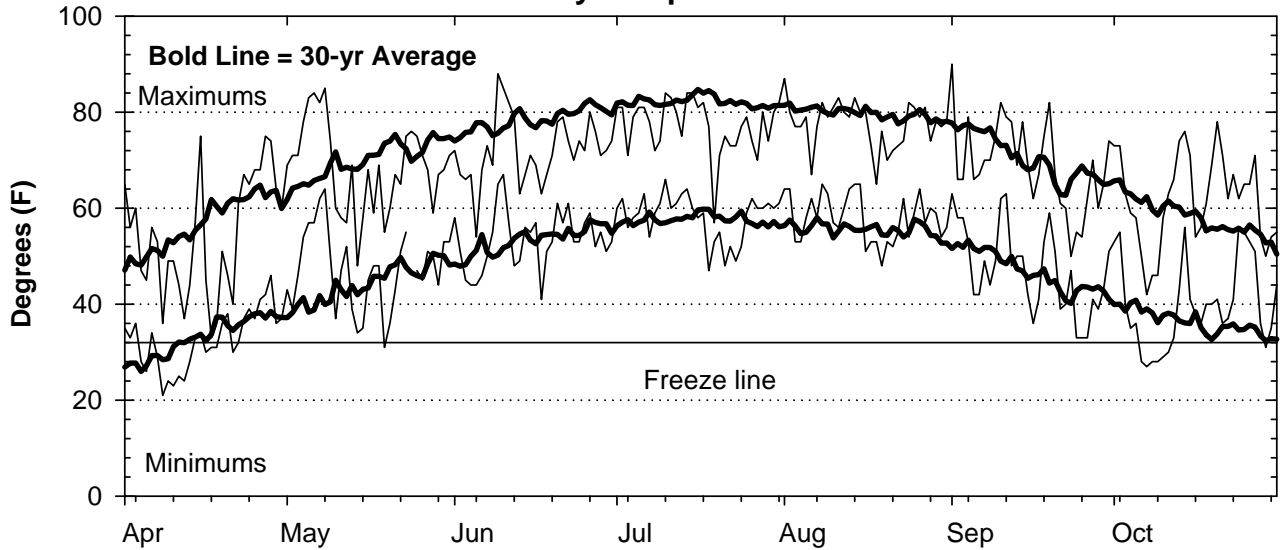

2000 Weather Summary for UW ARS - Marshfield, WI

Precipitation

Daily Temperatures

Growing Degree Units (modified - base= 50, max = 86)

Bold Line = 30-yr Average for each planting date

Source: Mike Bertram (Marshfield ARS), Bill Bland (AWON, UW-Soils) and the Midwest Region Climatological Center.