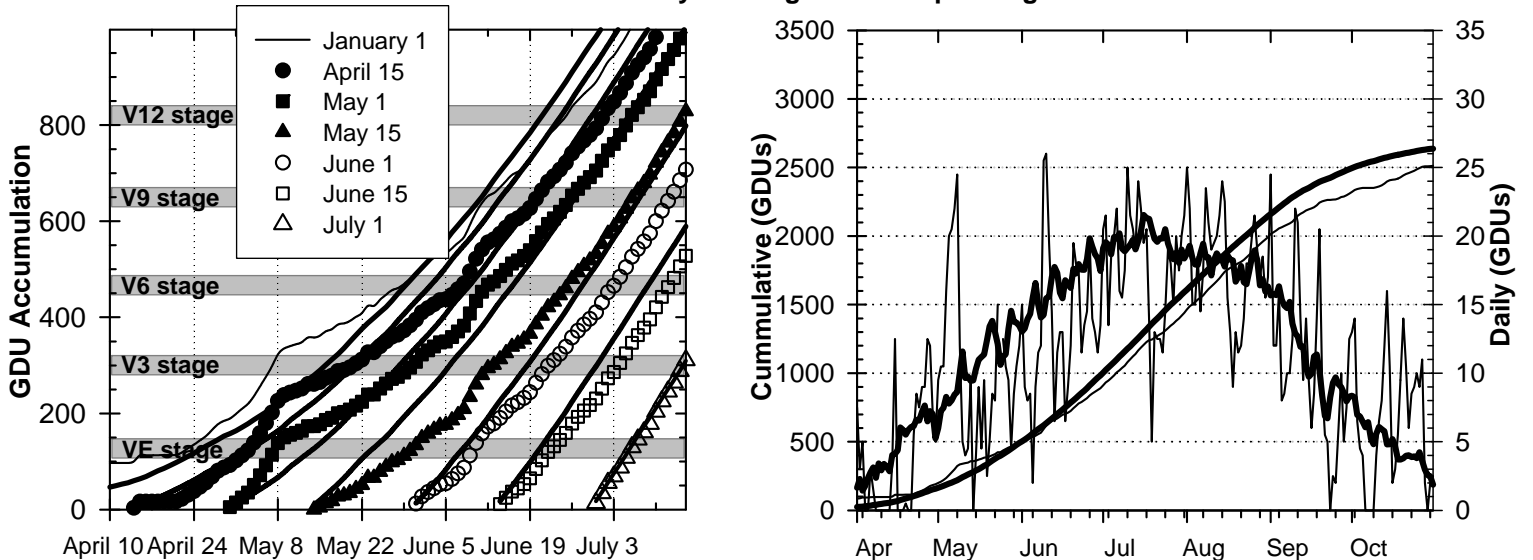

2000 Weather Summary for UW ARS - Marshfield, WI

Precipitation

Daily Temperatures

Growing Degree Units (modified - base= 50, max = 86)

Bold Line = 30-yr Average for each planting date

Source: Mike Bertram (Marshfield ARS), Bill Bland (AWON, UW-Soils) and the Midwest Region Climatological Center.