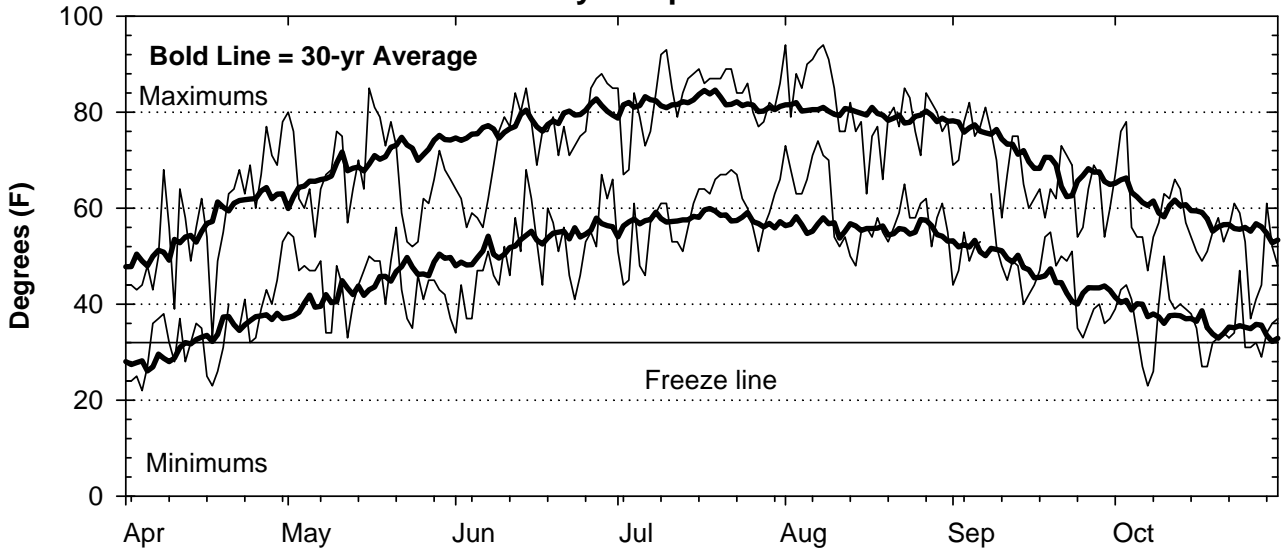

2001 Weather Summary for UW ARS - Marshfield, WI

Precipitation

Daily Temperatures

Growing Degree Units (modified - base= 50, max = 86)

Bold Line = 30-yr Average for each planting date