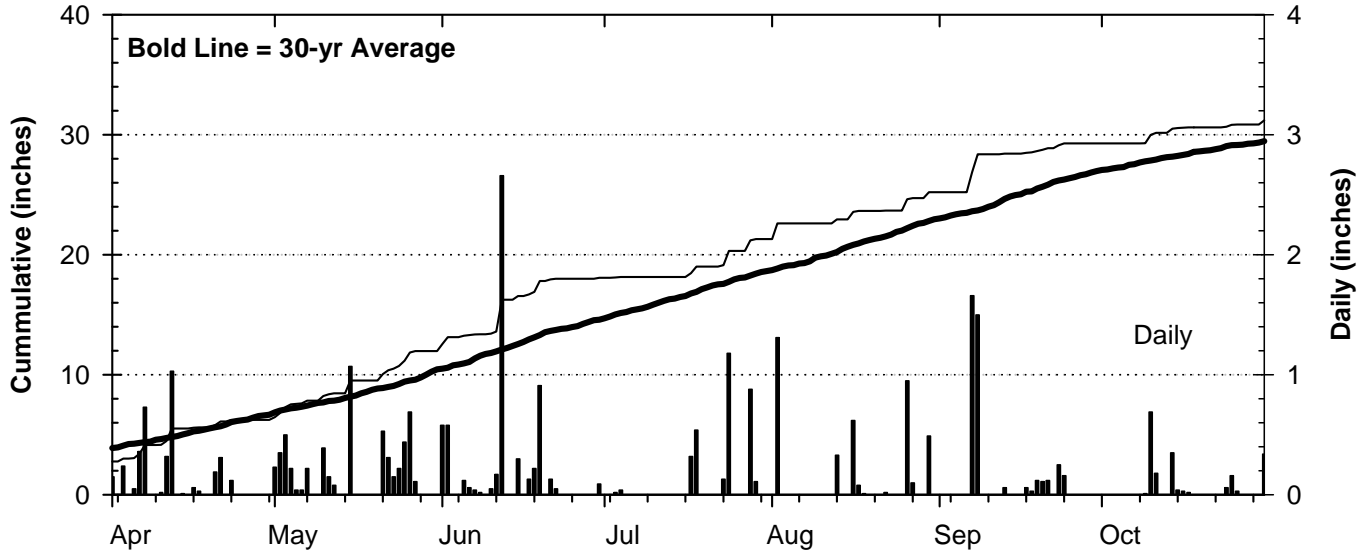

2001 Weather Summary for UW ARS - Marshfield, WI

Precipitation

Daily Temperatures

Growing Degree Units (modified - base= 50, max = 86)

Bold Line = 30-yr Average for each planting date