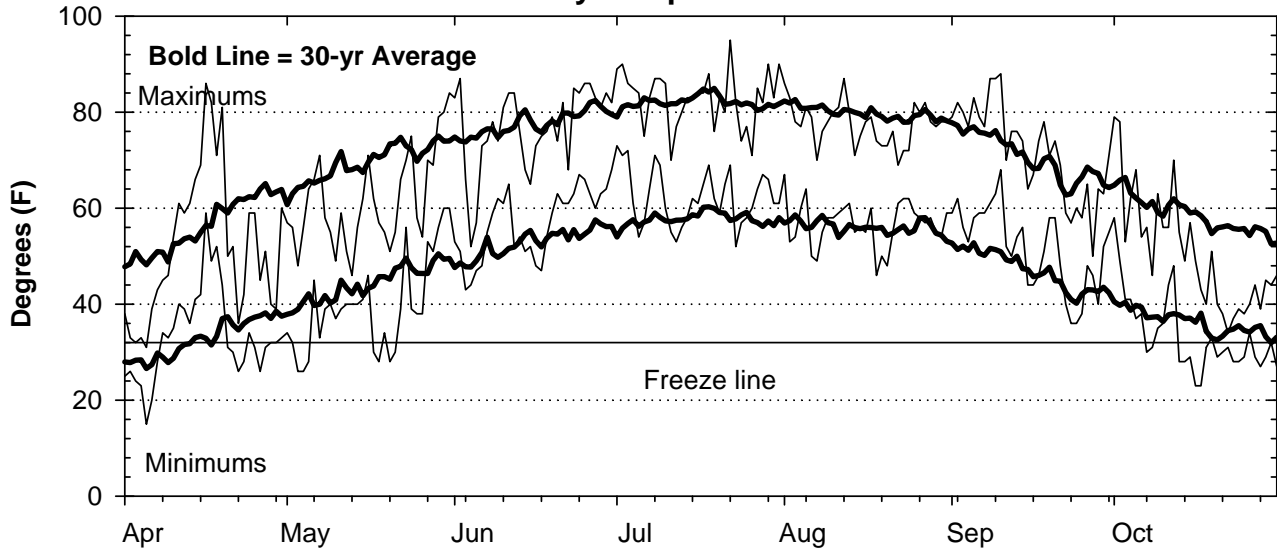

2002 Weather Summary for UW ARS - Marshfield, WI

Precipitation

Daily Temperatures

Growing Degree Units (modified - base= 50, max = 86)

Bold Line = 30-yr Average for each planting date