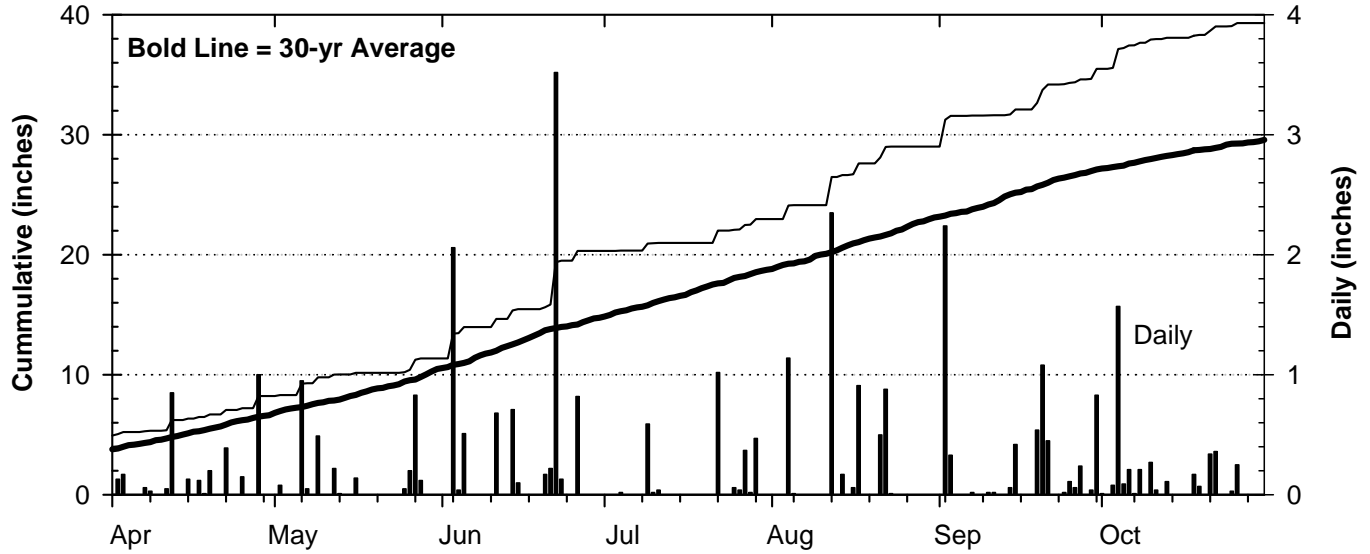

2002 Weather Summary for UW ARS - Marshfield, WI

Precipitation

Daily Temperatures

Growing Degree Units (modified - base= 50, max = 86)

Bold Line = 30-yr Average for each planting date