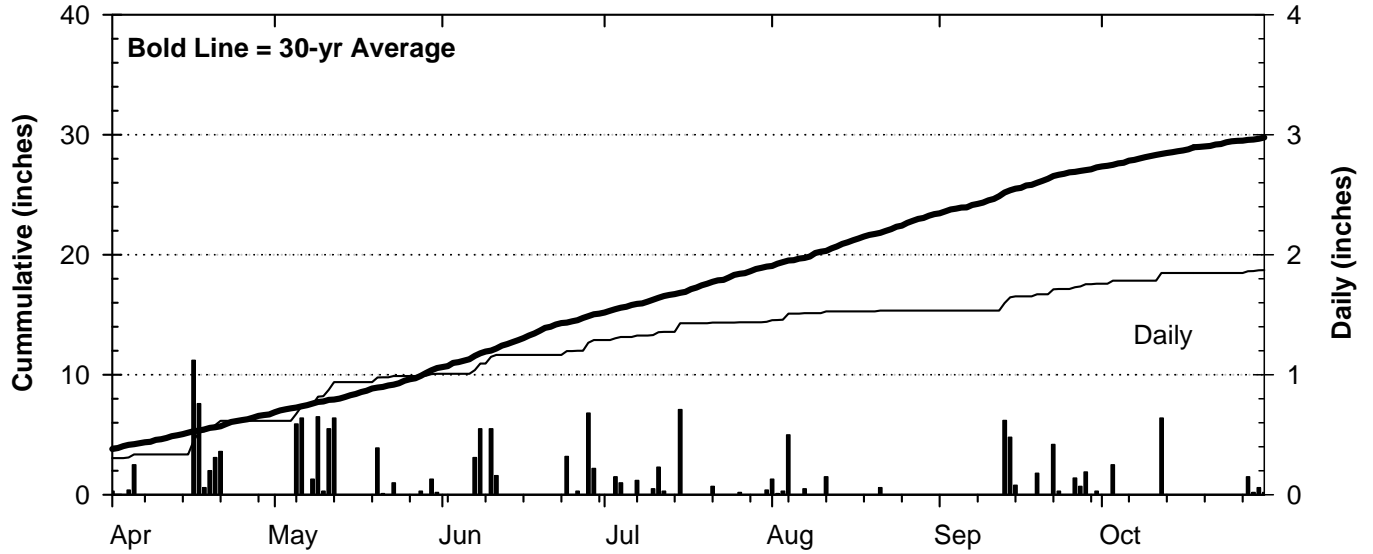

2003 Weather Summary for UW ARS - Marshfield, WI

Precipitation

Daily Temperatures

Growing Degree Units (modified - base= 50, max = 86)

Bold Line = 30-yr Average for each planting date

Source: Mike Bertram (Marshfield ARS), Bill Bland (AWON, UW-Soils) and the Midwest Region Climatological Center.