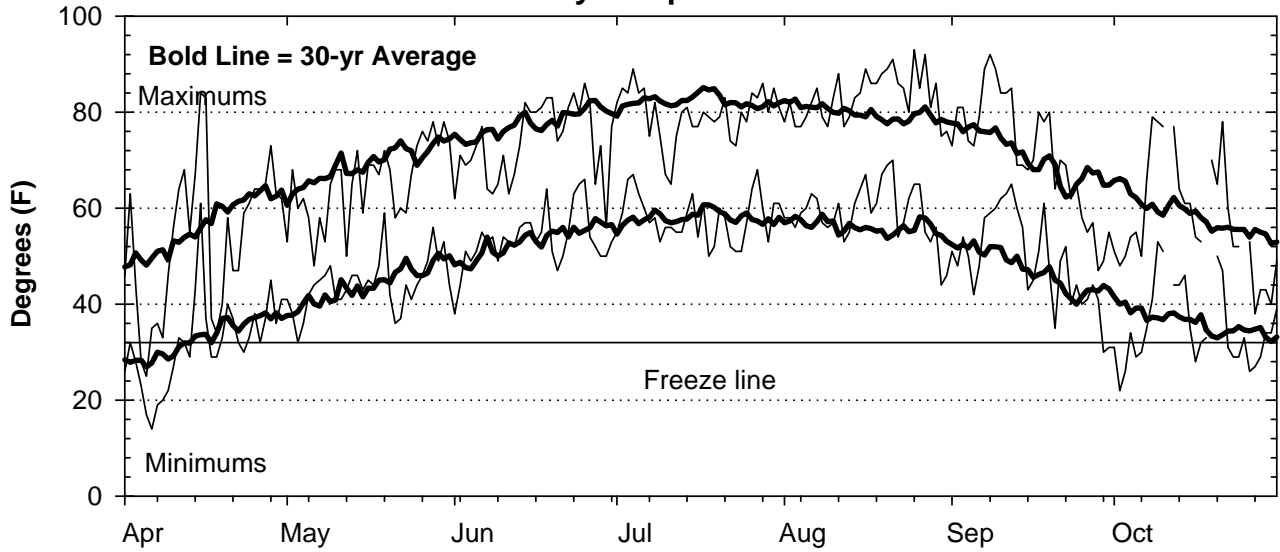

2003 Weather Summary for UW ARS - Marshfield, WI

Precipitation

Daily Temperatures

Growing Degree Units (modified - base= 50, max = 86)

Bold Line = 30-yr Average for each planting date

Source: Mike Bertram (Marshfield ARS), Bill Bland (AWON, UW-Soils) and the Midwest Region Climatological Center.