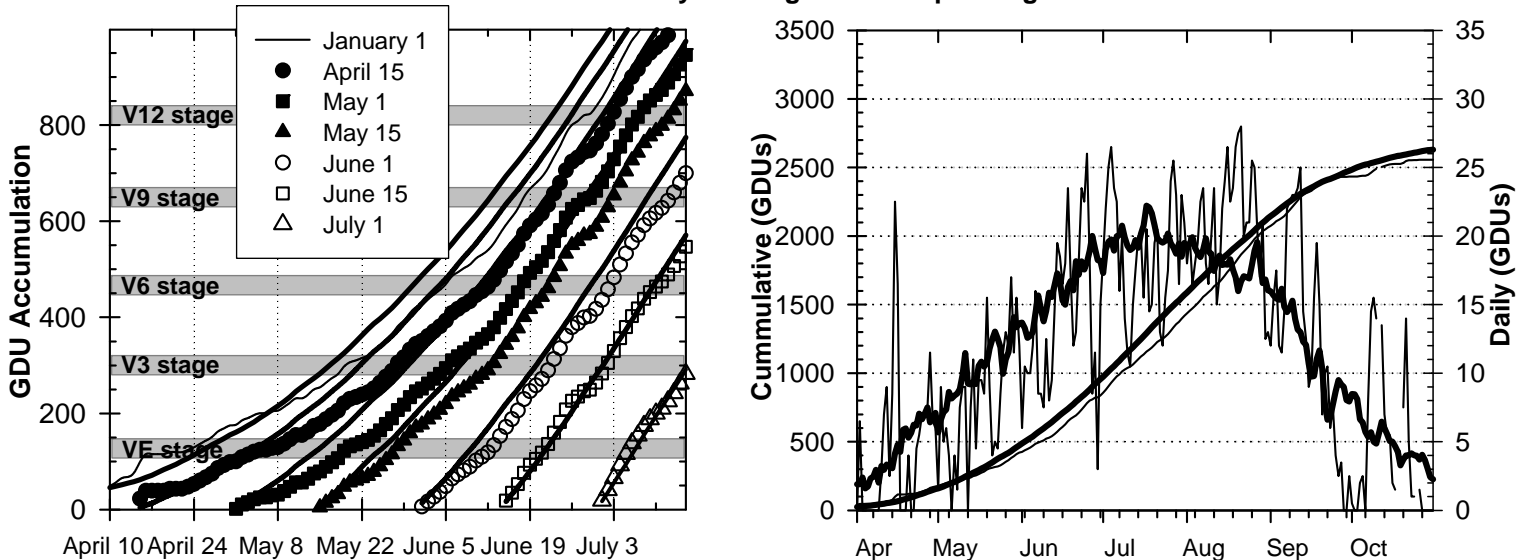

2003 Weather Summary for UW ARS - Marshfield, WI

Precipitation

Daily Temperatures

Growing Degree Units (modified - base= 50, max = 86)

Bold Line = 30-yr Average for each planting date

Source: Mike Bertram (Marshfield ARS), Bill Bland (AWON, UW-Soils) and the Midwest Region Climatological Center.