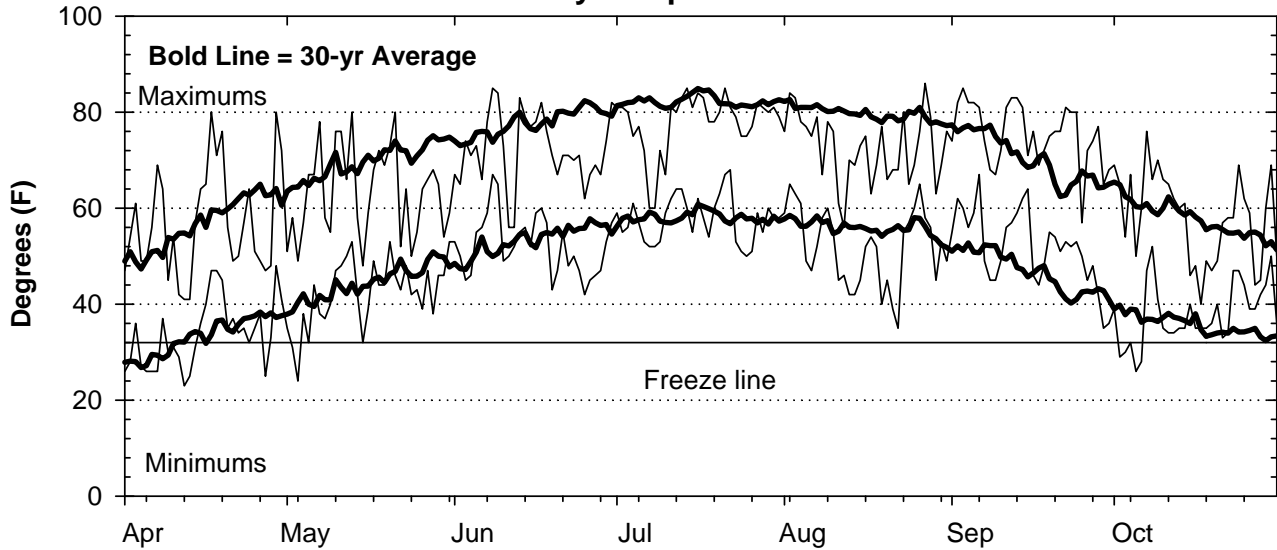

2004 Weather Summary for UW ARS - Marshfield, WI

Precipitation

Daily Temperatures

Growing Degree Units (modified - base= 50, max = 86)

Bold Line = 30-yr Average for each planting date

Source: Mike Bertram (Marshfield ARS), Bill Bland (AWON, UW-Soils) and the Midwest Region Climatological Center.