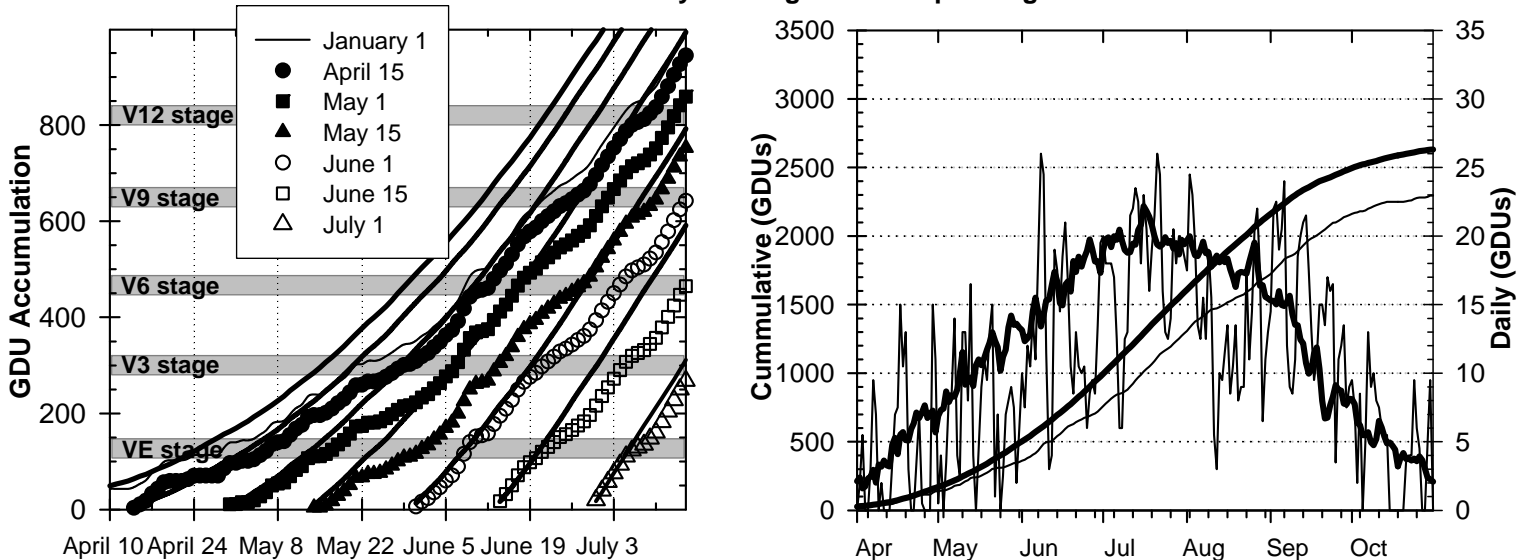

2004 Weather Summary for UW ARS - Marshfield, WI

Precipitation

Daily Temperatures

Growing Degree Units (modified - base= 50, max = 86)

Bold Line = 30-yr Average for each planting date

Source: Mike Bertram (Marshfield ARS), Bill Bland (AWON, UW-Soils) and the Midwest Region Climatological Center.