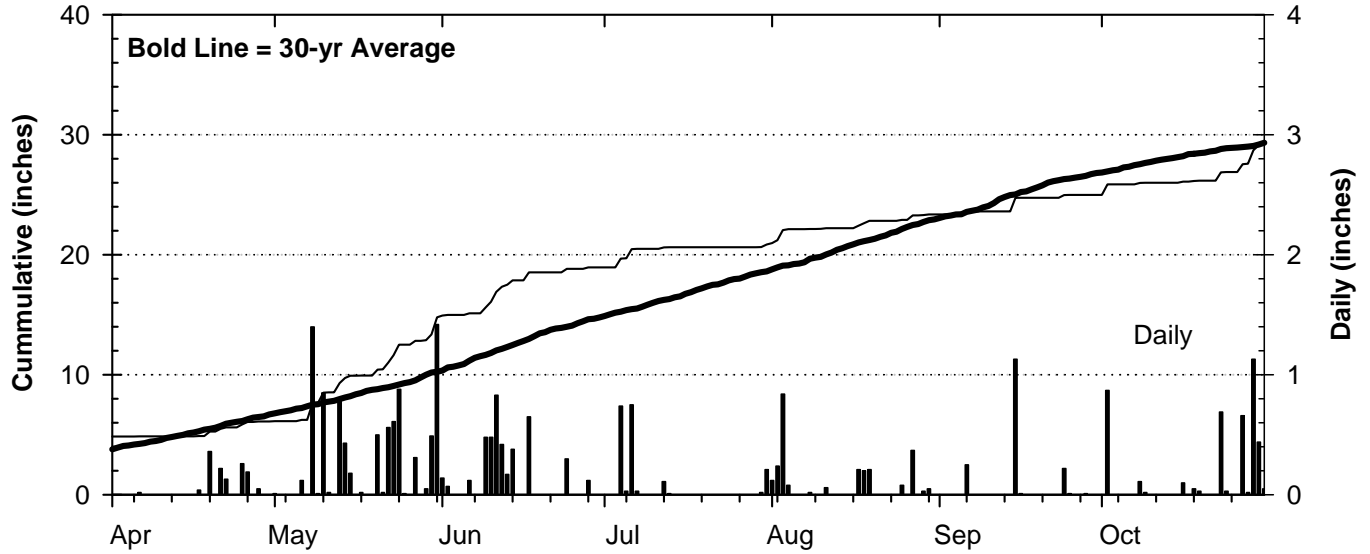

2004 Weather Summary for UW ARS - Marshfield, WI

Precipitation

Daily Temperatures

Growing Degree Units (modified - base= 50, max = 86)

Bold Line = 30-yr Average for each planting date

Source: Mike Bertram (Marshfield ARS), Bill Bland (AWON, UW-Soils) and the Midwest Region Climatological Center.