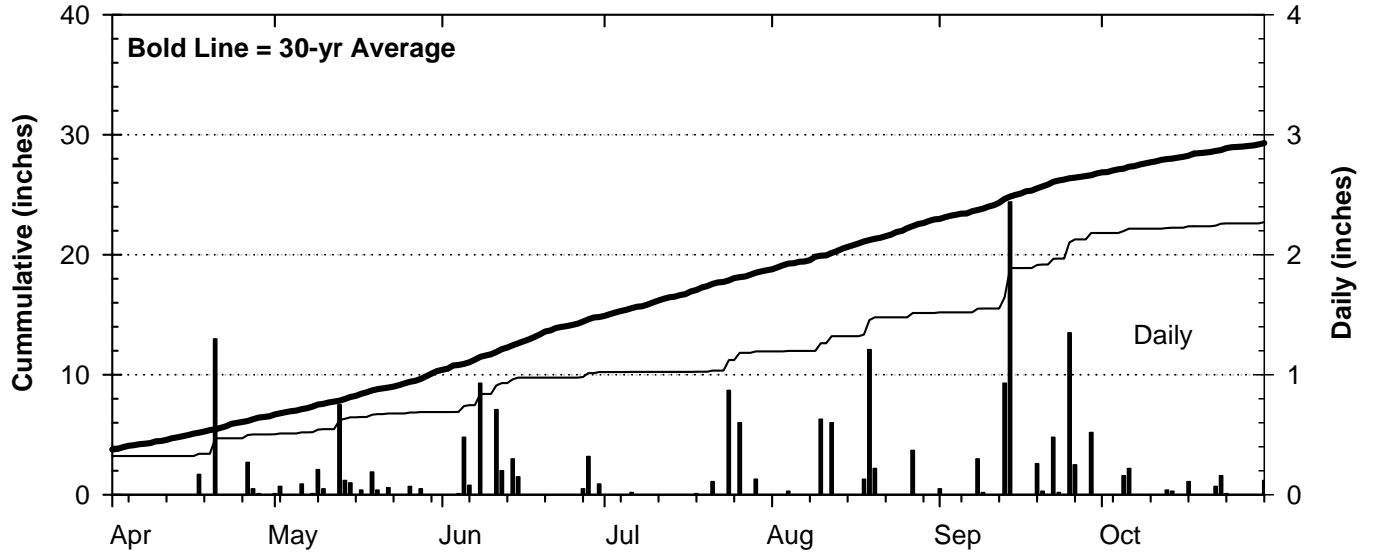

2005 Weather Summary for UW ARS - Marshfield, WI

Precipitation

Daily Temperatures

Growing Degree Units (modified - base= 50, max = 86)

Bold Line = 30-yr Average for each planting date