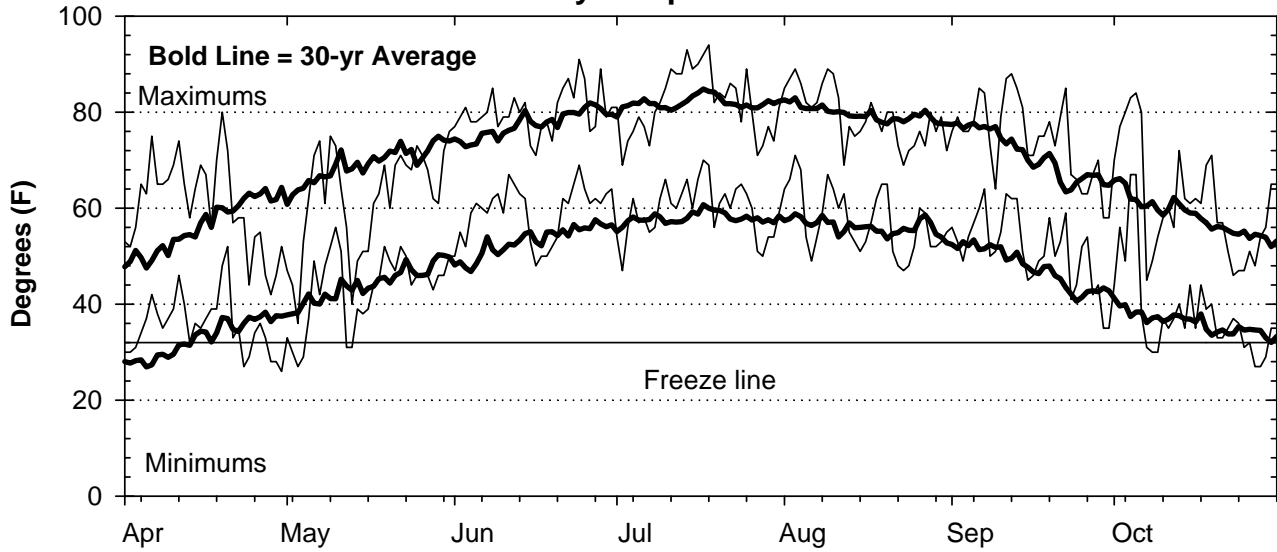

2005 Weather Summary for UW ARS - Marshfield, WI

Precipitation

Daily Temperatures

Growing Degree Units (modified - base= 50, max = 86)

Bold Line = 30-yr Average for each planting date