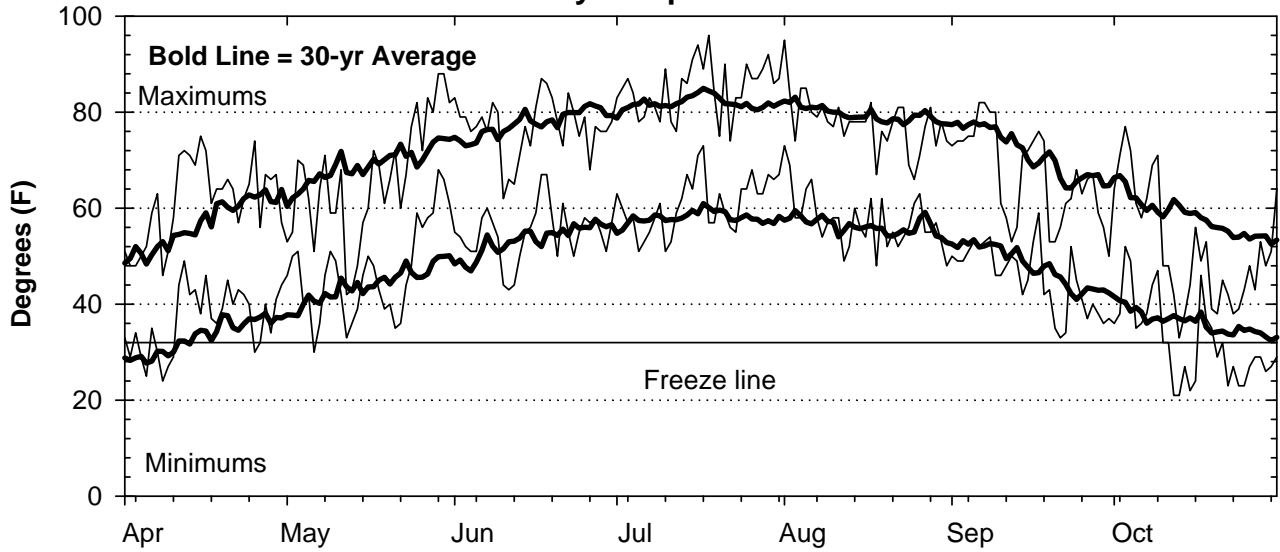

2006 Weather Summary for UW ARS - Marshfield, WI

Precipitation

Daily Temperatures

Growing Degree Units (modified - base= 50, max = 86)

Bold Line = 30-yr Average for each planting date