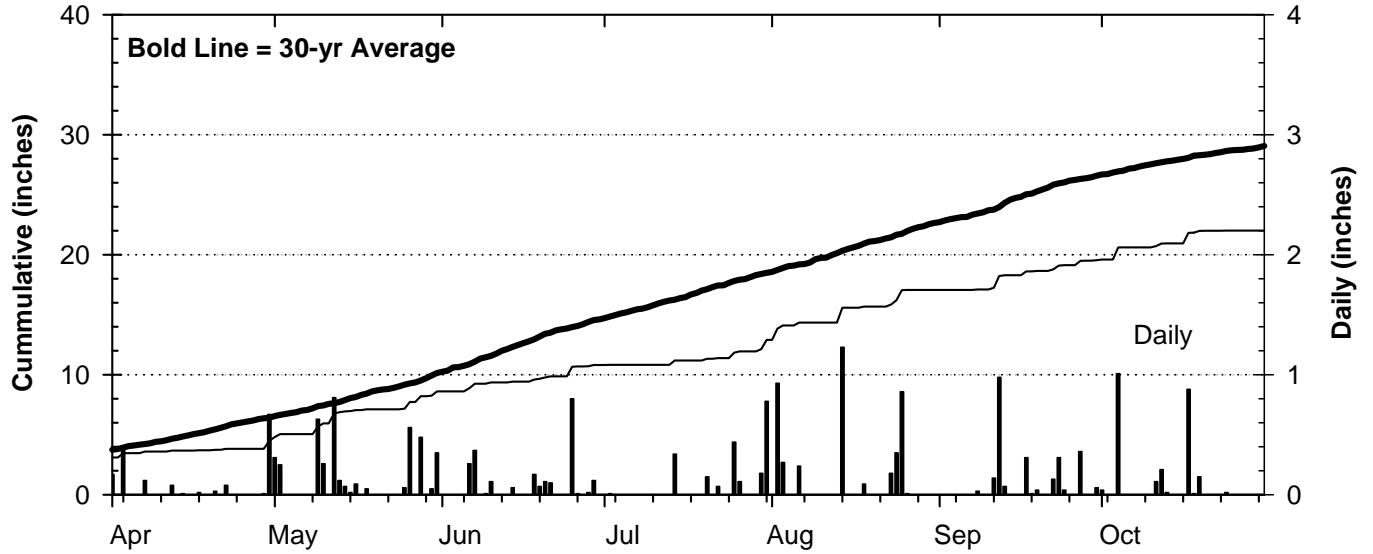

2006 Weather Summary for UW ARS - Marshfield, WI

Precipitation

Daily Temperatures

Growing Degree Units (modified - base= 50, max = 86)

Bold Line = 30-yr Average for each planting date