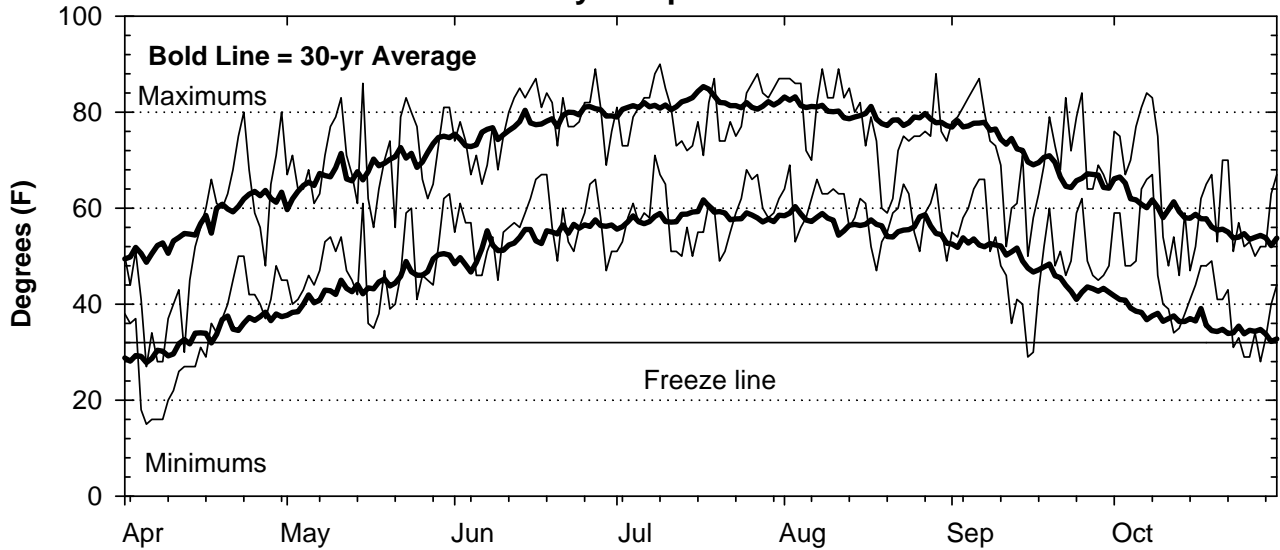

## Precipitation

## Growing Degree Units (modified - base= 50, max = 86)

**Bold Line = 30-yr Average for each planting date**

Source: Mike Bertram (Marshfield ARS), Bill Bland (AWON, UW-Soils) and the Midwest Region Climatological Center.