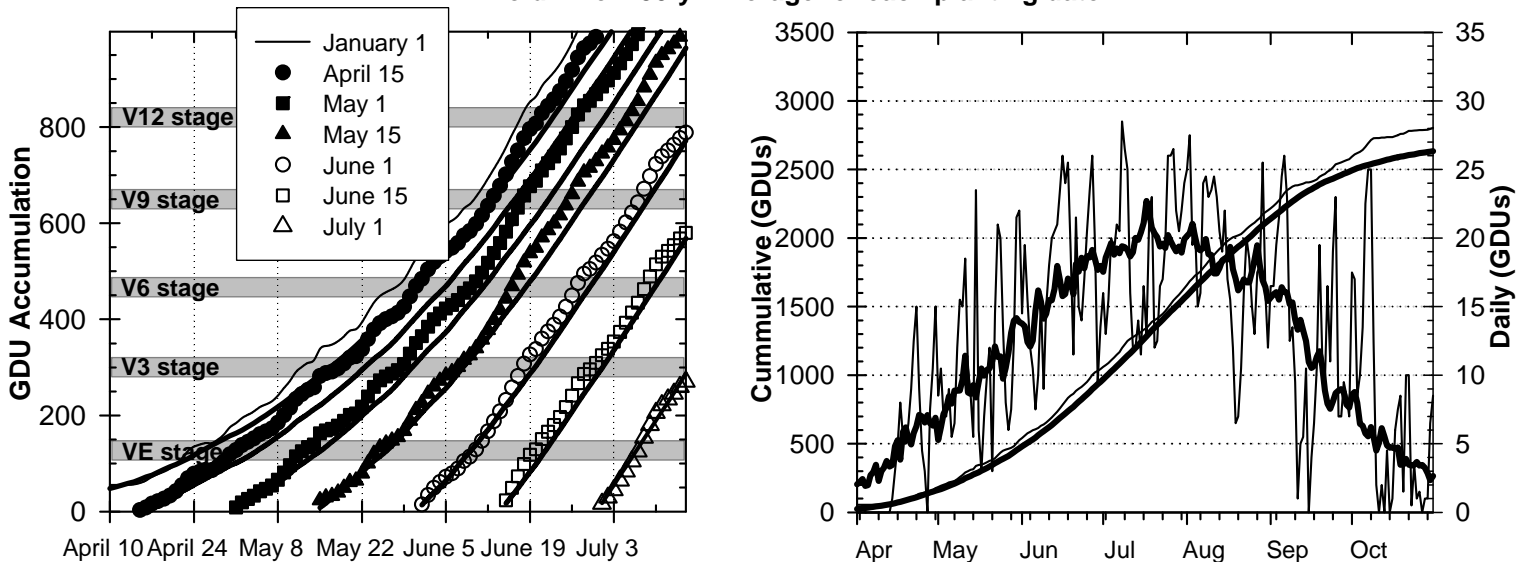

## Precipitation

## Growing Degree Units (modified - base= 50, max = 86)

**Bold Line = 30-yr Average for each planting date**

Source: Mike Bertram (Marshfield ARS), Bill Bland (AWON, UW-Soils) and the Midwest Region Climatological Center.