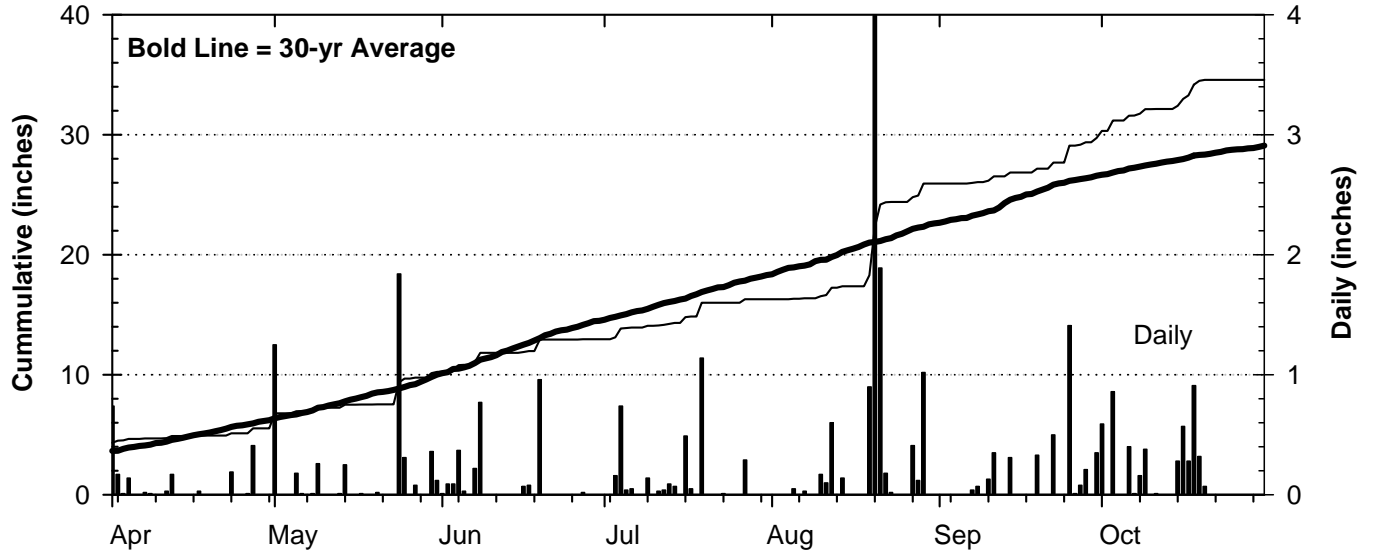

## Precipitation

## Growing Degree Units (modified - base= 50, max = 86)

**Bold Line = 30-yr Average for each planting date**

Source: Mike Bertram (Marshfield ARS), Bill Bland (AWON, UW-Soils) and the Midwest Region Climatological Center.