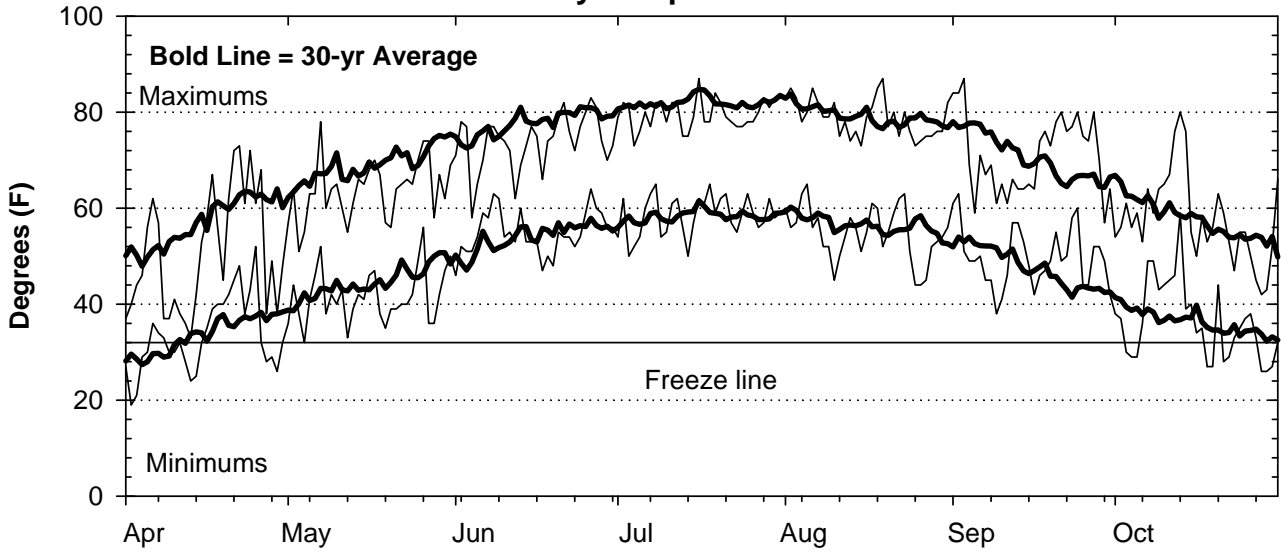

## Precipitation

## Growing Degree Units (modified - base= 50, max = 86)

Bold Line = 30-yr Average for each planting date