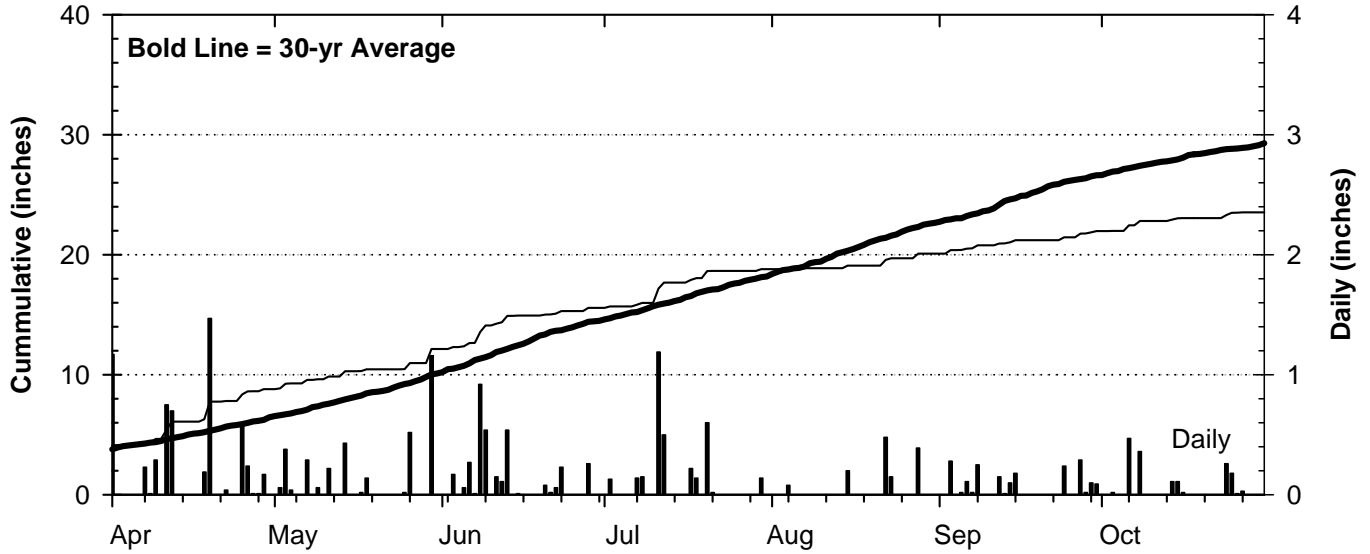

## Precipitation

## Growing Degree Units (modified - base= 50, max = 86)

Bold Line = 30-yr Average for each planting date