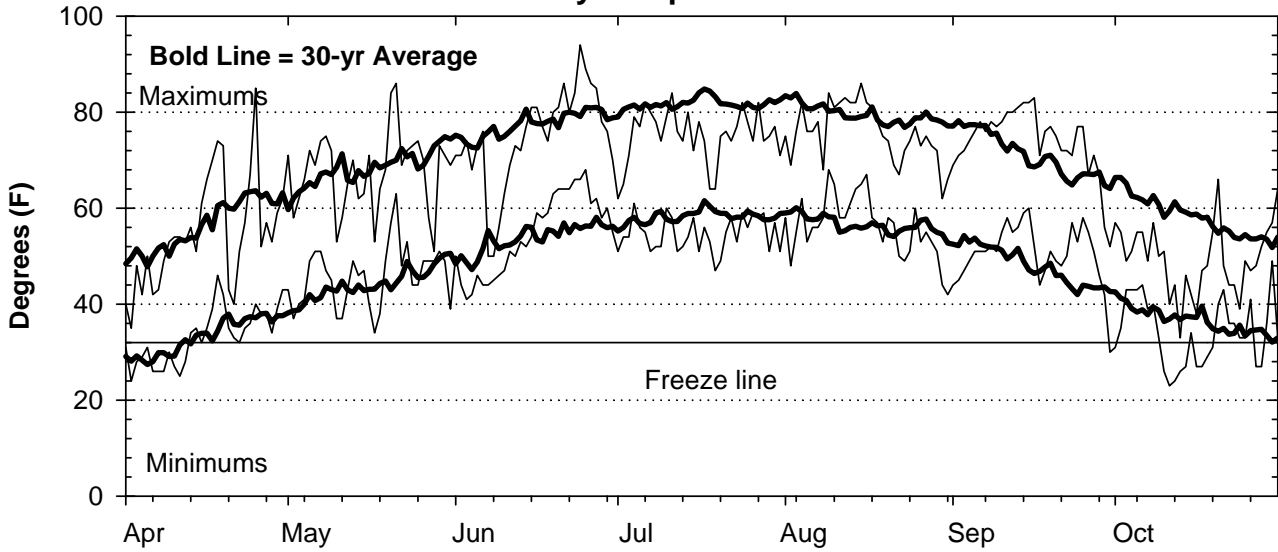

## Precipitation

## Growing Degree Units (modified - base= 50, max = 86)

**Bold Line = 30-yr Average for each planting date**