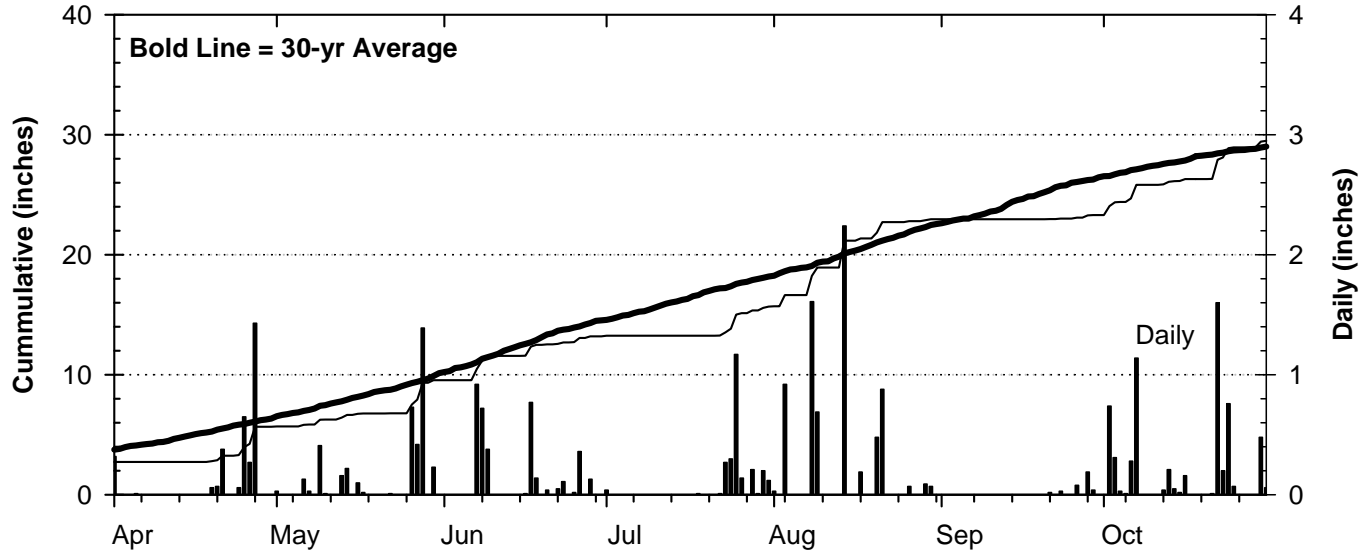

## Precipitation

## Growing Degree Units (modified - base= 50, max = 86)

**Bold Line = 30-yr Average for each planting date**