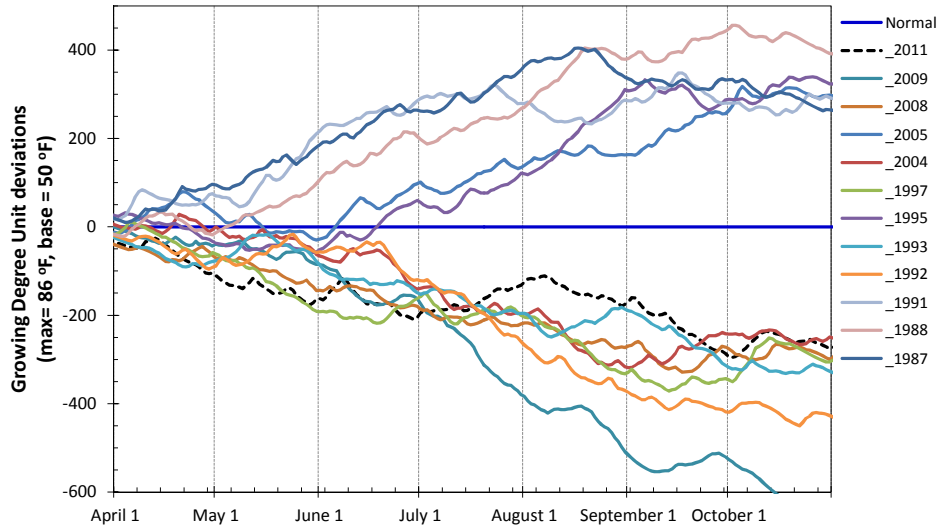

Seasonal Growing Degree Unit and Precipitation Deviations from January 1 to current date (or October 31).
Years were selected using ± 1 standard deviation of the 30-year normal.

UW ARS - Arlington