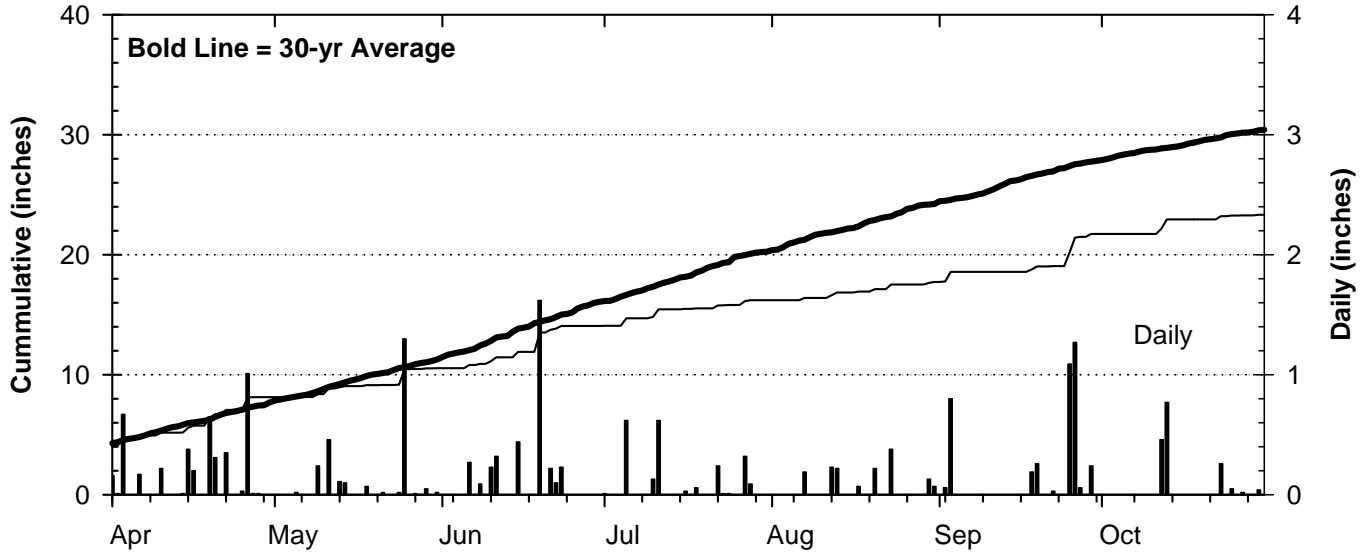

2011 Weather Summary for UW ARS - Arlington, WI

Precipitation

Daily Temperatures

Growing Degree Units (modified - base= 50, max = 86)

Bold Line = 30-yr Average for each planting date

Source: Bill Bland (AWON, UW-Soils) and the Midwest Region Climatological Center.

2011 Weather Summary for UW ARS - Marshfield, WI

Precipitation

Daily Temperatures

Growing Degree Units (modified - base= 50, max = 86)

Bold Line = 30-yr Average for each planting date

Seasonal Growing Degree Unit and Precipitation Deviations from January 1 to current date (or October 31).
 Years were selected using ± 1 standard deviation of the 30-year normal.