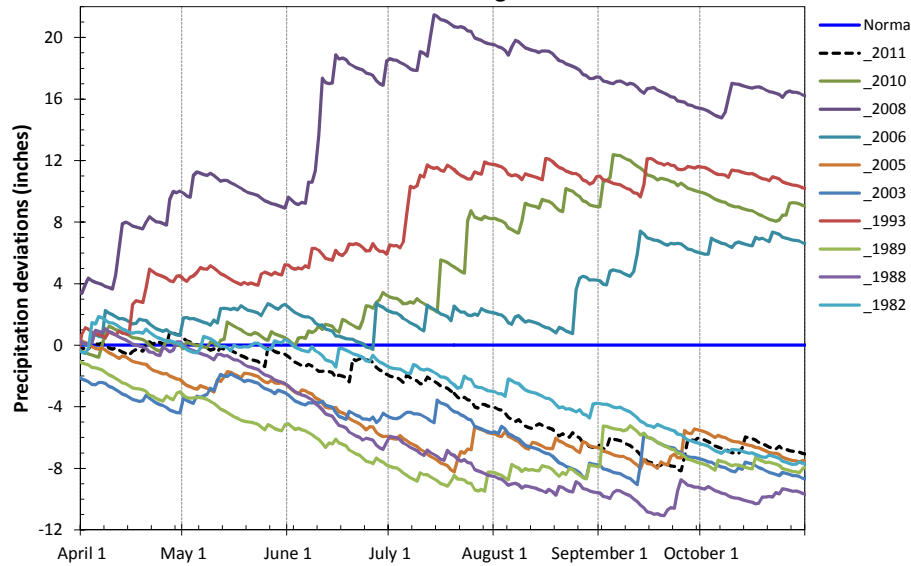

UW ARS - Arlington