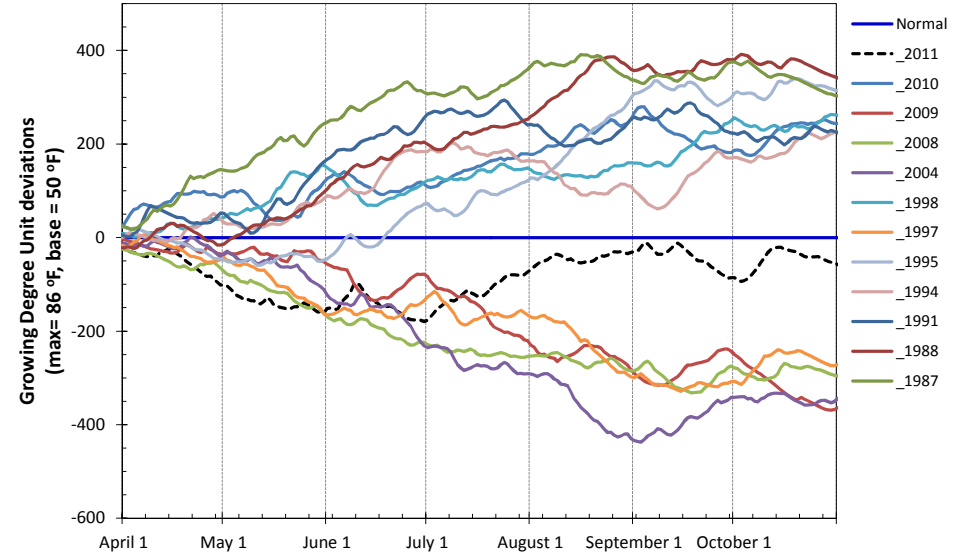

UW ARS - Marshfield