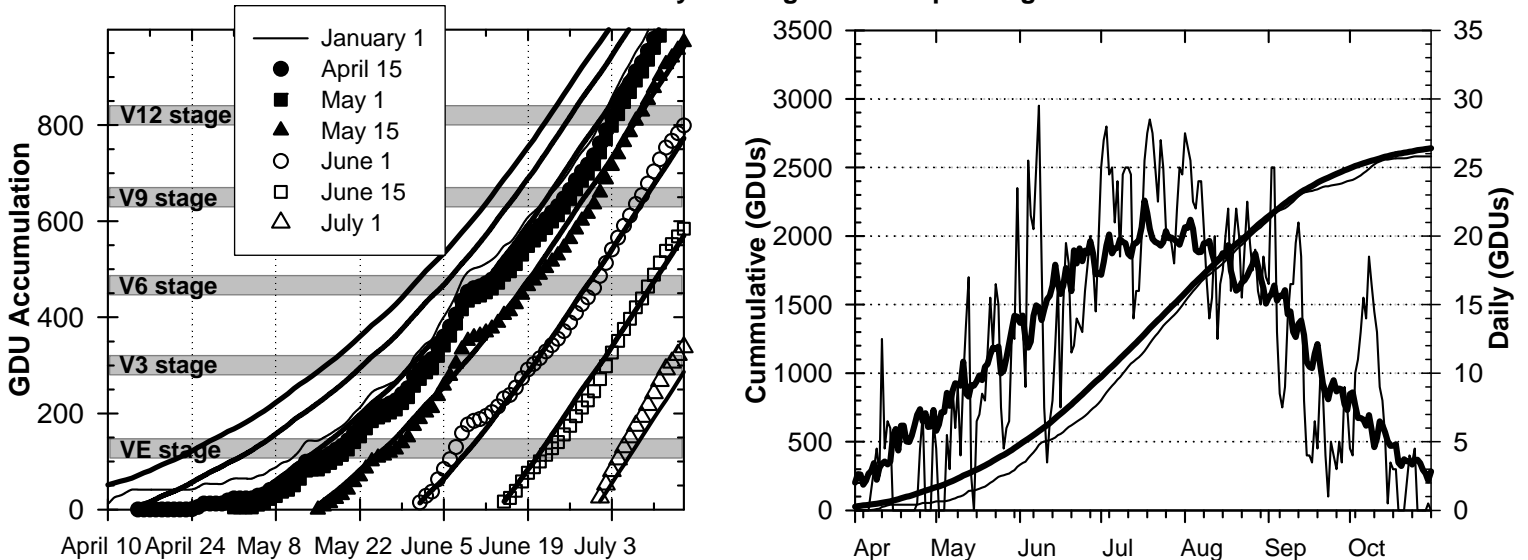

2011 Weather Summary for UW ARS - Marshfield, WI

Precipitation

Daily Temperatures

Growing Degree Units (modified - base= 50, max = 86)

Bold Line = 30-yr Average for each planting date

Seasonal Growing Degree Unit and Precipitation Deviations from January 1 to current date (or October 31).
 Years were selected using ± 1 standard deviation of the 30-year normal.