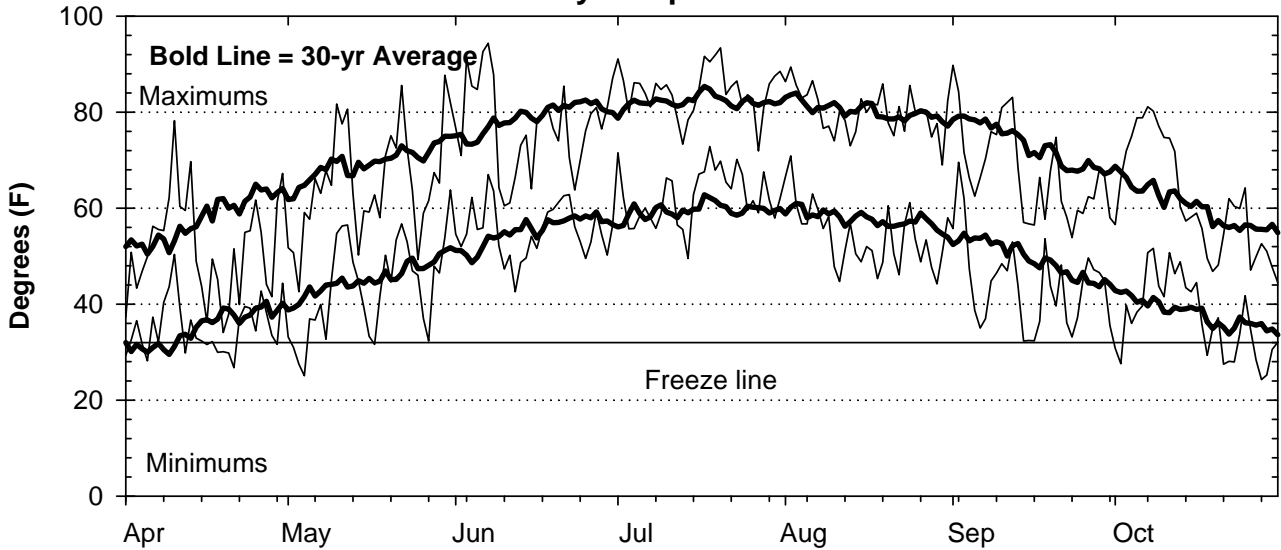

2011 Weather Summary for UW ARS - Arlington, WI

Precipitation

Daily Temperatures

Growing Degree Units (modified - base= 50, max = 86)

Bold Line = 30-yr Average for each planting date

Source: Bill Bland (AWON, UW-Soils) and the Midwest Region Climatological Center.

2011 Weather Summary for UW ARS - Marshfield, WI

Precipitation

Daily Temperatures

Growing Degree Units (modified - base= 50, max = 86)

Bold Line = 30-yr Average for each planting date

Seasonal Growing Degree Unit and Precipitation Deviations from January 1 to current date (or October 31).
 Years were selected using ± 1 standard deviation of the 30-year normal.