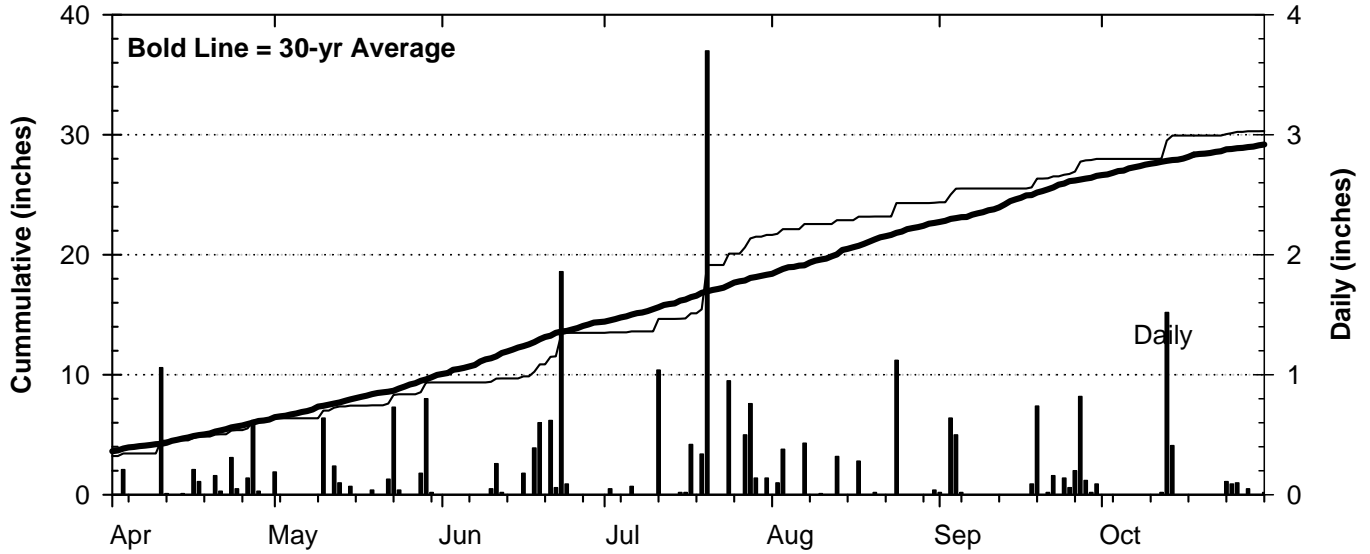

2011 Weather Summary for UW ARS - Arlington, WI

Precipitation

Daily Temperatures

Growing Degree Units (modified - base= 50, max = 86)

Bold Line = 30-yr Average for each planting date

Source: Bill Bland (AWON, UW-Soils) and the Midwest Region Climatological Center.

2011 Weather Summary for UW ARS - Marshfield, WI

Precipitation

Daily Temperatures

Growing Degree Units (modified - base= 50, max = 86)

Bold Line = 30-yr Average for each planting date

Seasonal Growing Degree Unit and Precipitation Deviations from January 1 to current date (or October 31).
 Years were selected using ± 1 standard deviation of the 30-year normal.