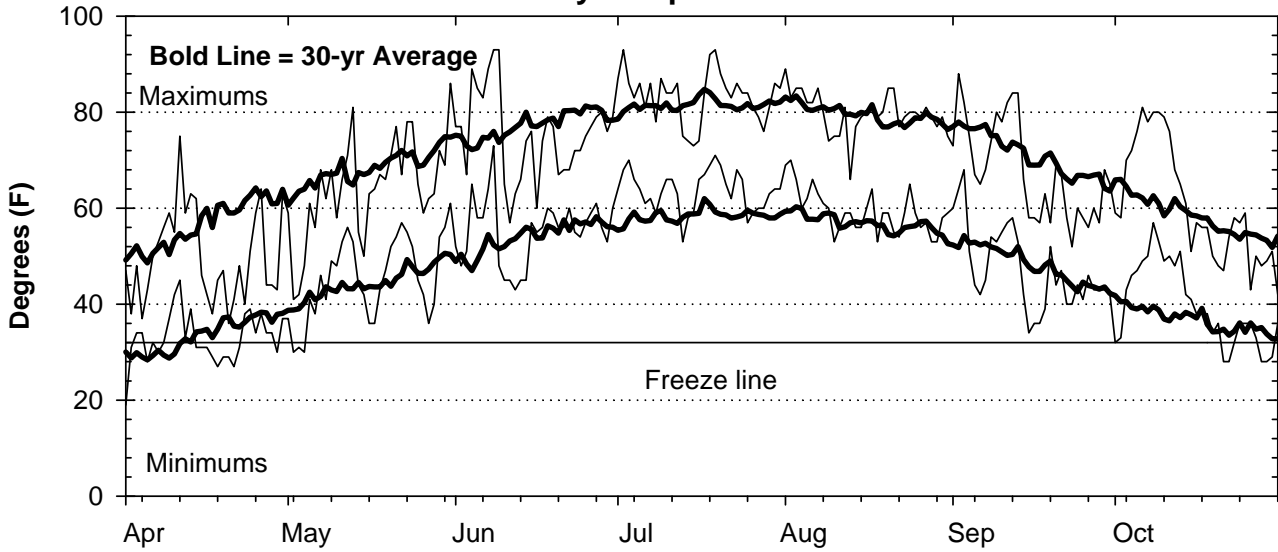

2011 Weather Summary for UW ARS - Arlington, WI

Precipitation

Daily Temperatures

Growing Degree Units (modified - base= 50, max = 86)

Bold Line = 30-yr Average for each planting date

Source: Bill Bland (AWON, UW-Soils) and the Midwest Region Climatological Center.

2011 Weather Summary for UW ARS - Marshfield, WI

Precipitation

Daily Temperatures

Growing Degree Units (modified - base= 50, max = 86)

Bold Line = 30-yr Average for each planting date

Seasonal Growing Degree Unit and Precipitation Deviations from January 1 to current date (or October 31).
 Years were selected using ± 1 standard deviation of the 30-year normal.