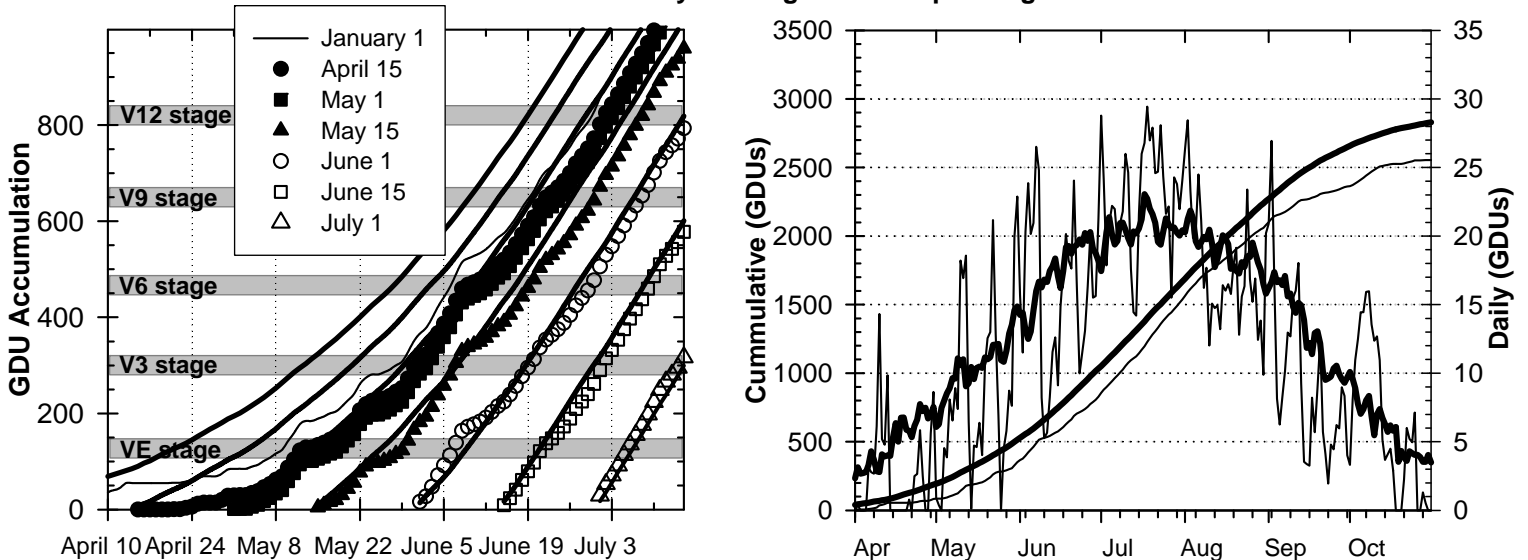

2011 Weather Summary for UW ARS - Arlington, WI

Precipitation

Daily Temperatures

Growing Degree Units (modified - base= 50, max = 86)

Bold Line = 30-yr Average for each planting date

Source: Bill Bland (AWON, UW-Soils) and the Midwest Region Climatological Center.

2011 Weather Summary for UW ARS - Marshfield, WI

Precipitation

Daily Temperatures

Growing Degree Units (modified - base= 50, max = 86)

Bold Line = 30-yr Average for each planting date

Seasonal Growing Degree Unit and Precipitation Deviations from January 1 to current date (or October 31).
 Years were selected using ± 1 standard deviation of the 30-year normal.