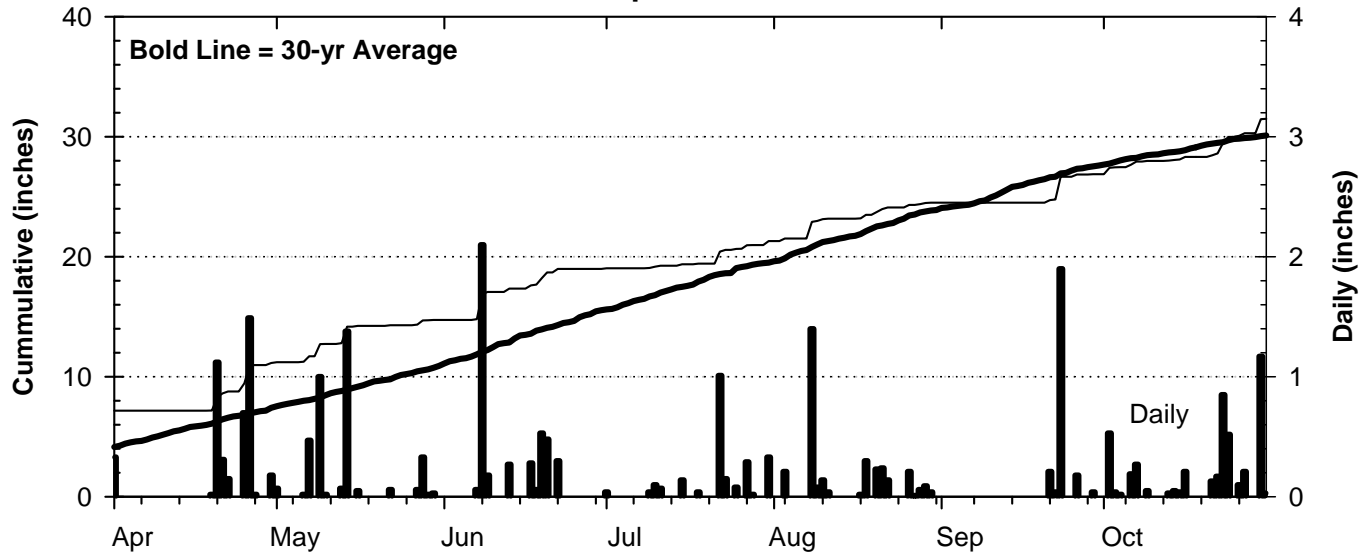

2009 Weather Summary for UW ARS - Arlington, WI

Precipitation

Daily Temperatures

Growing Degree Units (modified - base= 50, max = 86)

Bold Line = 30-yr Average for each planting date

2009 Weather Summary for UW ARS - Marshfield, WI

Precipitation

Daily Temperatures

Growing Degree Units (modified - base= 50, max = 86)

Bold Line = 30-yr Average for each planting date

Seasonal Growing Degree Unit and Precipitation Deviations from April 1 to current date.
 Years were selected using ± 1 standard deviation of 30-year normal.