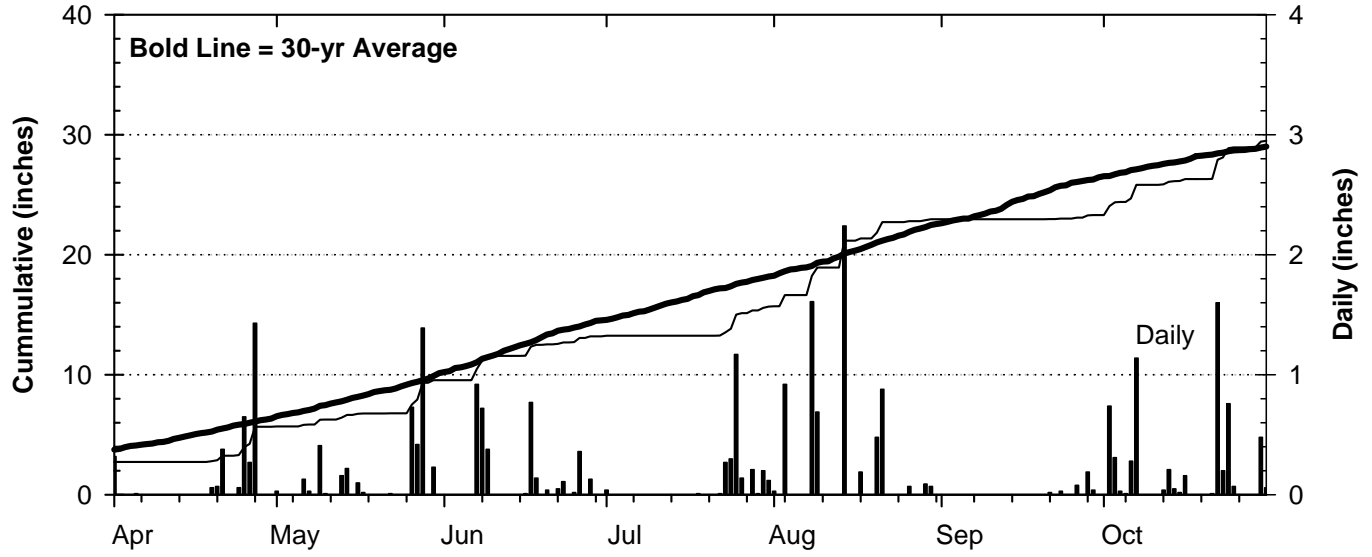

2009 Weather Summary for UW ARS - Arlington, WI

Precipitation

Daily Temperatures

Growing Degree Units (modified - base= 50, max = 86)

Bold Line = 30-yr Average for each planting date

2009 Weather Summary for UW ARS - Marshfield, WI

Precipitation

Daily Temperatures

Growing Degree Units (modified - base= 50, max = 86)

Bold Line = 30-yr Average for each planting date

Seasonal Growing Degree Unit and Precipitation Deviations from April 1 to current date.
 Years were selected using ± 1 standard deviation of 30-year normal.