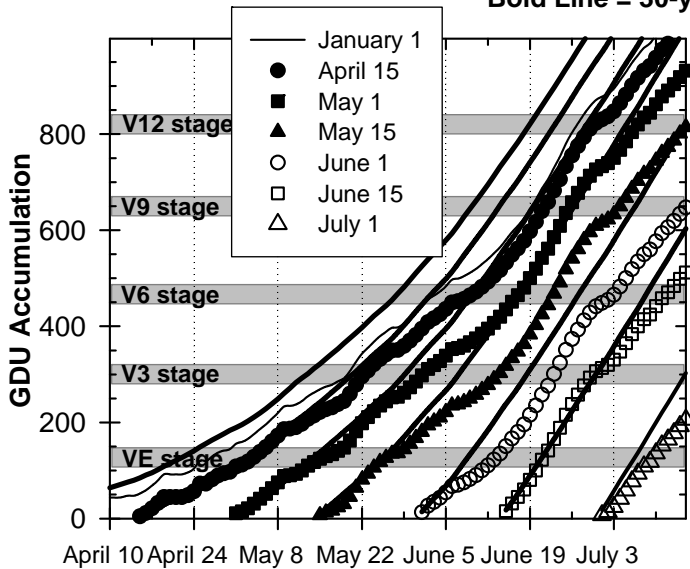

2009 Weather Summary for UW ARS - Arlington, WI

Precipitation

Daily Temperatures

Growing Degree Units (modified - base= 50, max = 86)

Bold Line = 30-yr Average for each planting date

2009 Weather Summary for UW ARS - Marshfield, WI

Precipitation

Daily Temperatures

Growing Degree Units (modified - base= 50, max = 86)

Bold Line = 30-yr Average for each planting date

Seasonal Growing Degree Unit and Precipitation Deviations from April 1 to current date.
 Years were selected using ± 1 standard deviation of 30-year normal.