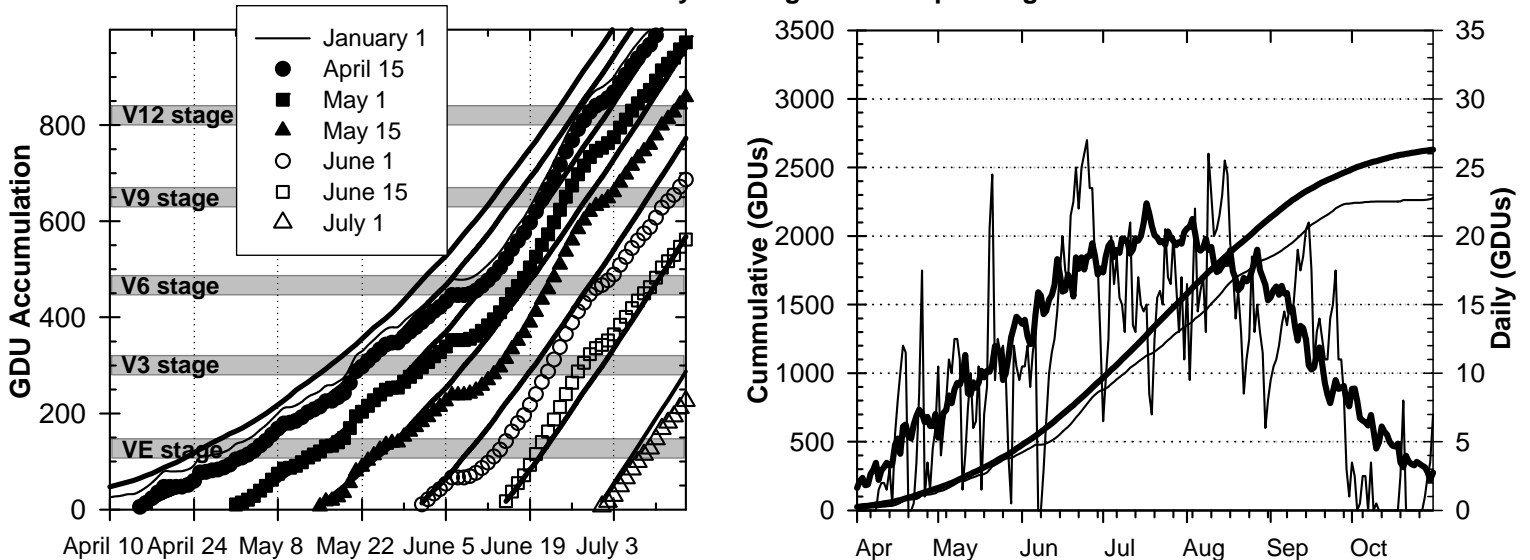

2009 Weather Summary for UW ARS - Arlington, WI

Precipitation

Daily Temperatures

Growing Degree Units (modified - base= 50, max = 86)

Bold Line = 30-yr Average for each planting date

2009 Weather Summary for UW ARS - Marshfield, WI

Precipitation

Daily Temperatures

Growing Degree Units (modified - base= 50, max = 86)

Bold Line = 30-yr Average for each planting date

Seasonal Growing Degree Unit and Precipitation Deviations from April 1 to current date.
 Years were selected using ± 1 standard deviation of 30-year normal.