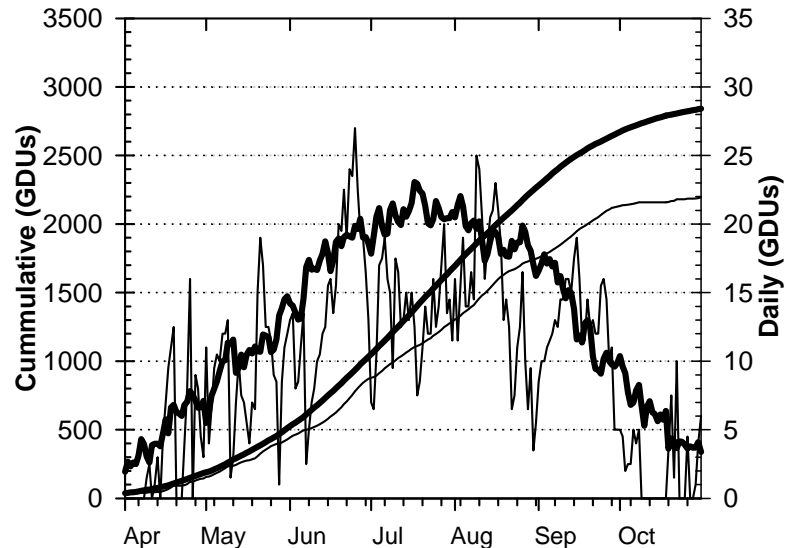

2009 Weather Summary for UW ARS - Arlington, WI

Precipitation

Daily Temperatures

Growing Degree Units (modified - base= 50, max = 86)

Bold Line = 30-yr Average for each planting date

2009 Weather Summary for UW ARS - Marshfield, WI

Precipitation

Daily Temperatures

Growing Degree Units (modified - base= 50, max = 86)

Bold Line = 30-yr Average for each planting date

Seasonal Growing Degree Unit and Precipitation Deviations from April 1 to current date.
 Years were selected using ± 1 standard deviation of 30-year normal.