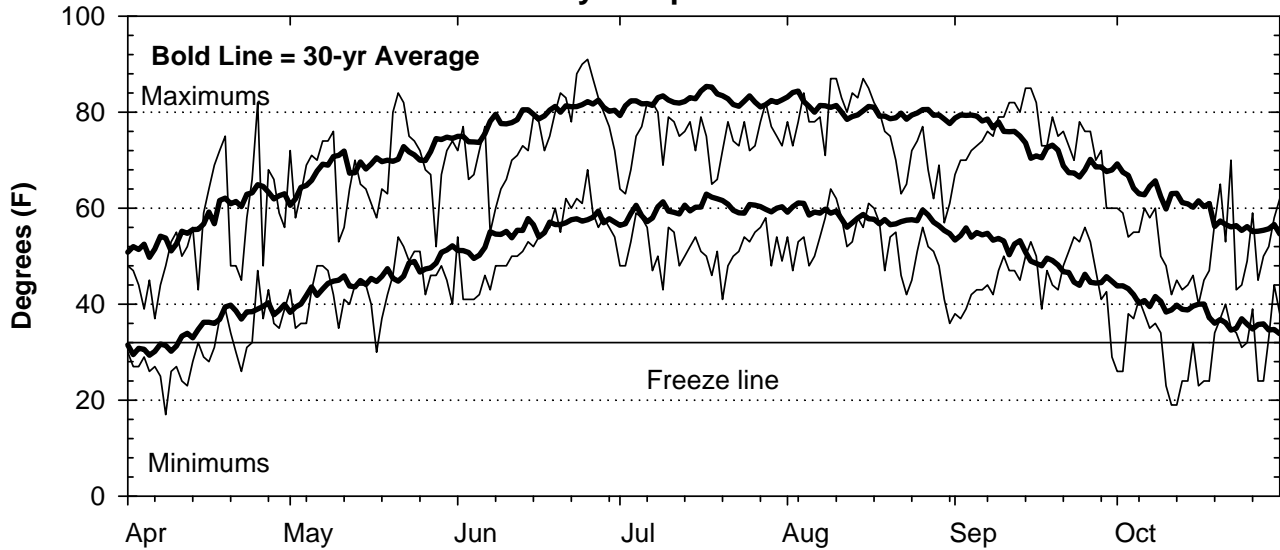

2009 Weather Summary for UW ARS - Arlington, WI

Precipitation

Daily Temperatures

Growing Degree Units (modified - base= 50, max = 86)

Bold Line = 30-yr Average for each planting date

2009 Weather Summary for UW ARS - Marshfield, WI

Precipitation

Daily Temperatures

Growing Degree Units (modified - base= 50, max = 86)

Bold Line = 30-yr Average for each planting date

Seasonal Growing Degree Unit and Precipitation Deviations from April 1 to current date.
 Years were selected using ± 1 standard deviation of 30-year normal.