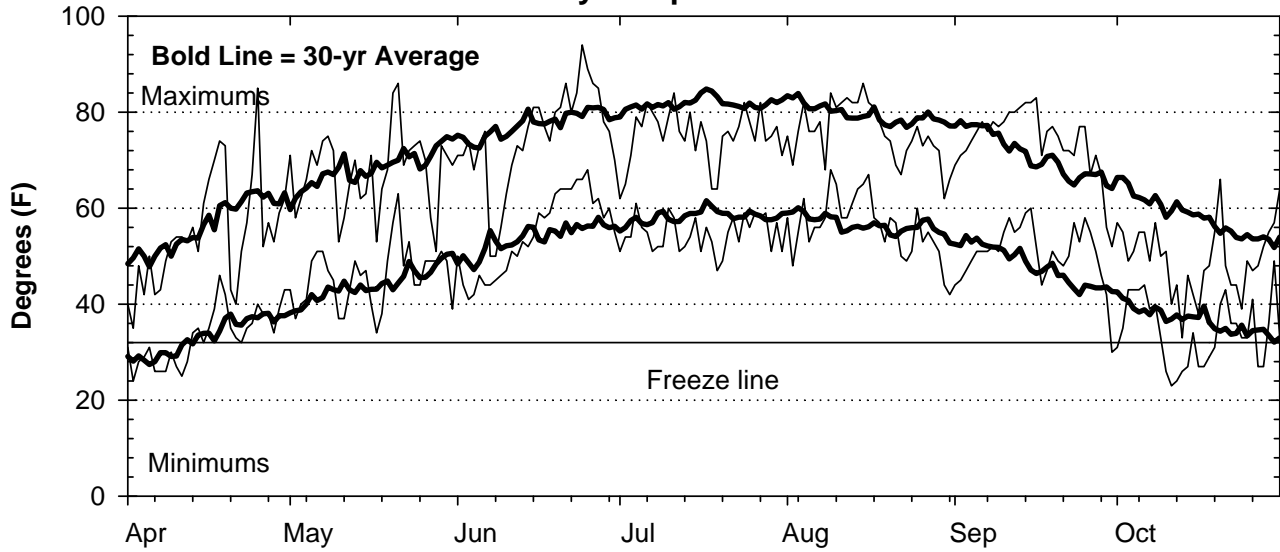

2009 Weather Summary for UW ARS - Arlington, WI

Precipitation

Daily Temperatures

Growing Degree Units (modified - base= 50, max = 86)

Bold Line = 30-yr Average for each planting date

2009 Weather Summary for UW ARS - Marshfield, WI

Precipitation

Daily Temperatures

Growing Degree Units (modified - base= 50, max = 86)

Bold Line = 30-yr Average for each planting date

Seasonal Growing Degree Unit and Precipitation Deviations from April 1 to current date.
 Years were selected using ± 1 standard deviation of 30-year normal.