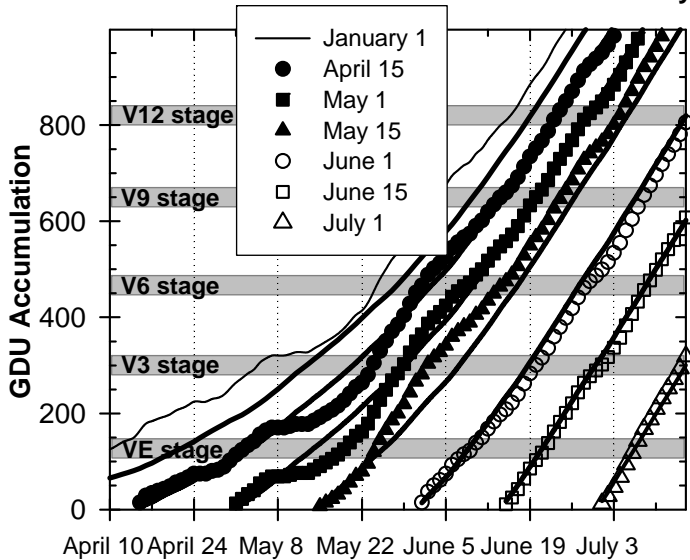

## Precipitation

## Daily Temperatures

## Growing Degree Units (modified - base= 50, max = 86)

**Bold Line = 30-yr Average for each planting date**

## Growing Degree Units (modified - base= 50, max = 86)

Bold Line = 30-yr Average for each planting date

**Seasonal Growing Degree Unit and Precipitation Deviations from April 1 to current date.  
Years were selected using  $\pm 1$  standard deviation of 30-year normal.**