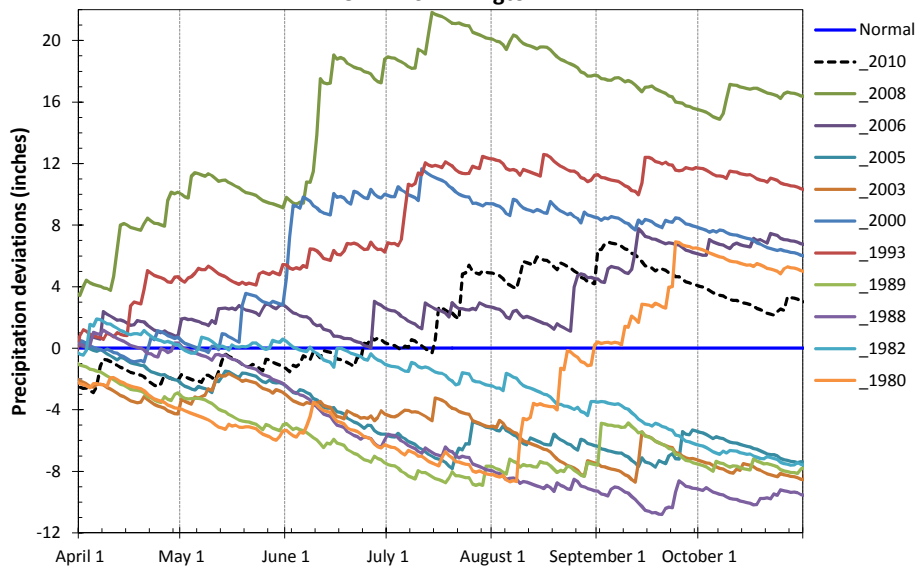

UW ARS - Arlington