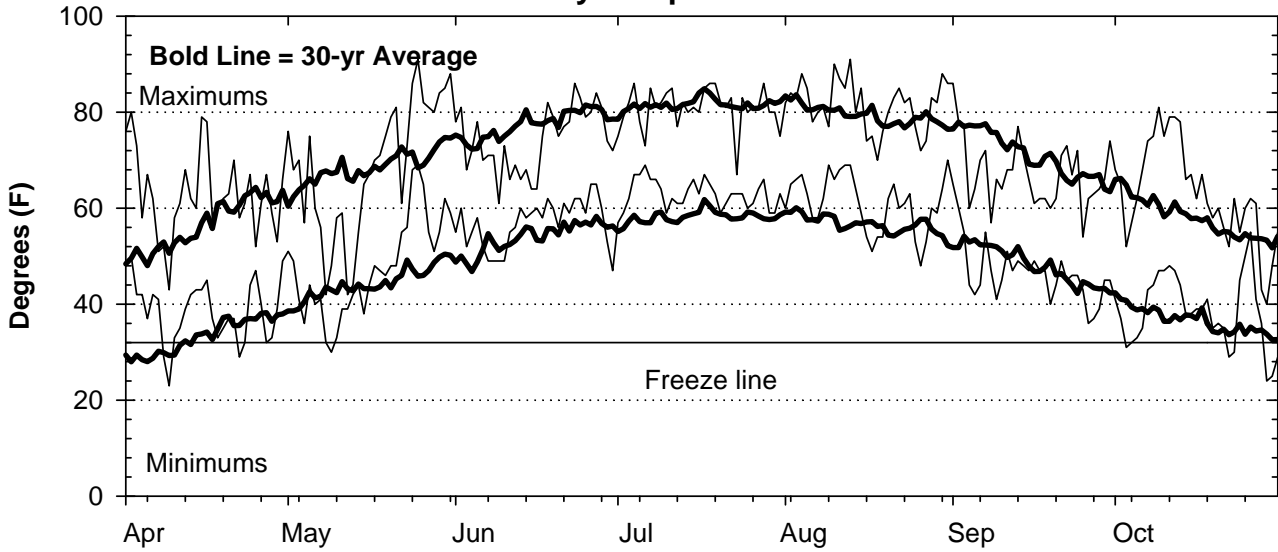

Daily Temperatures