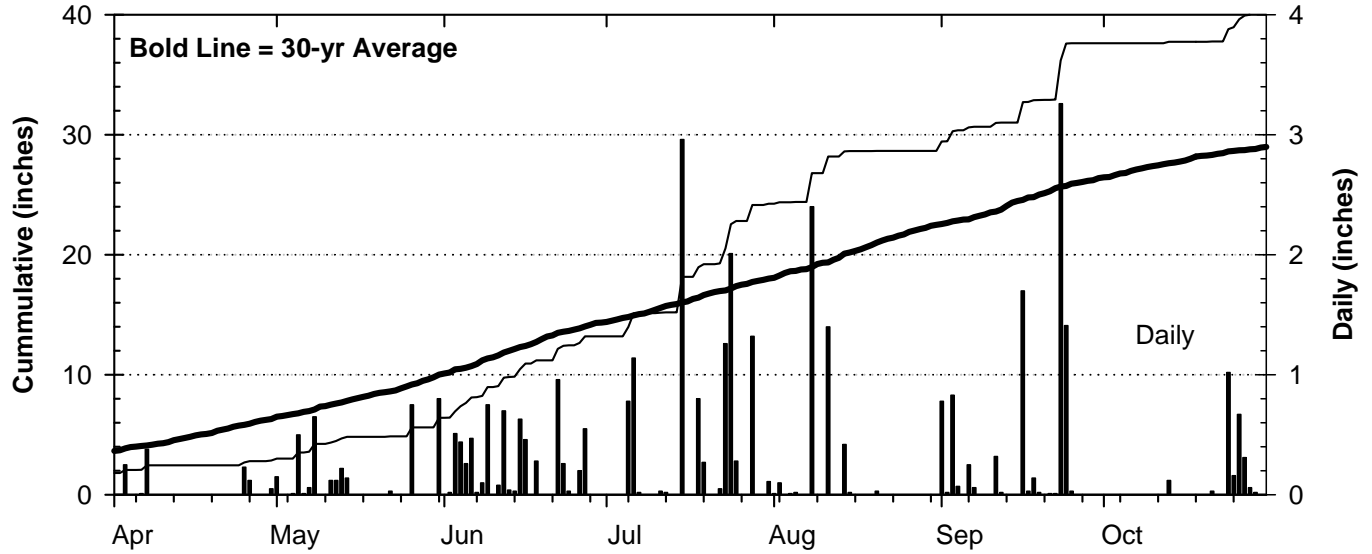

2010 Weather Summary for UW ARS - Marshfield, WI

Precipitation