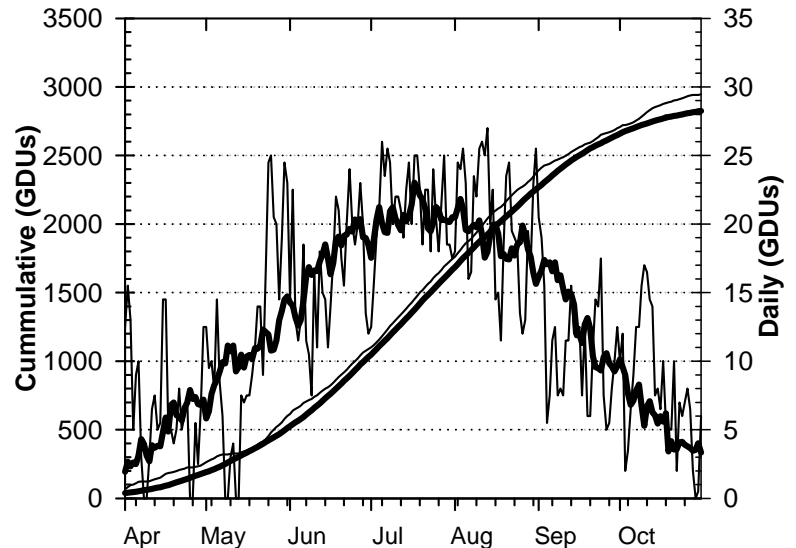

## Precipitation

## Daily Temperatures

## Growing Degree Units (modified - base= 50, max = 86)

**Bold Line = 30-yr Average for each planting date**