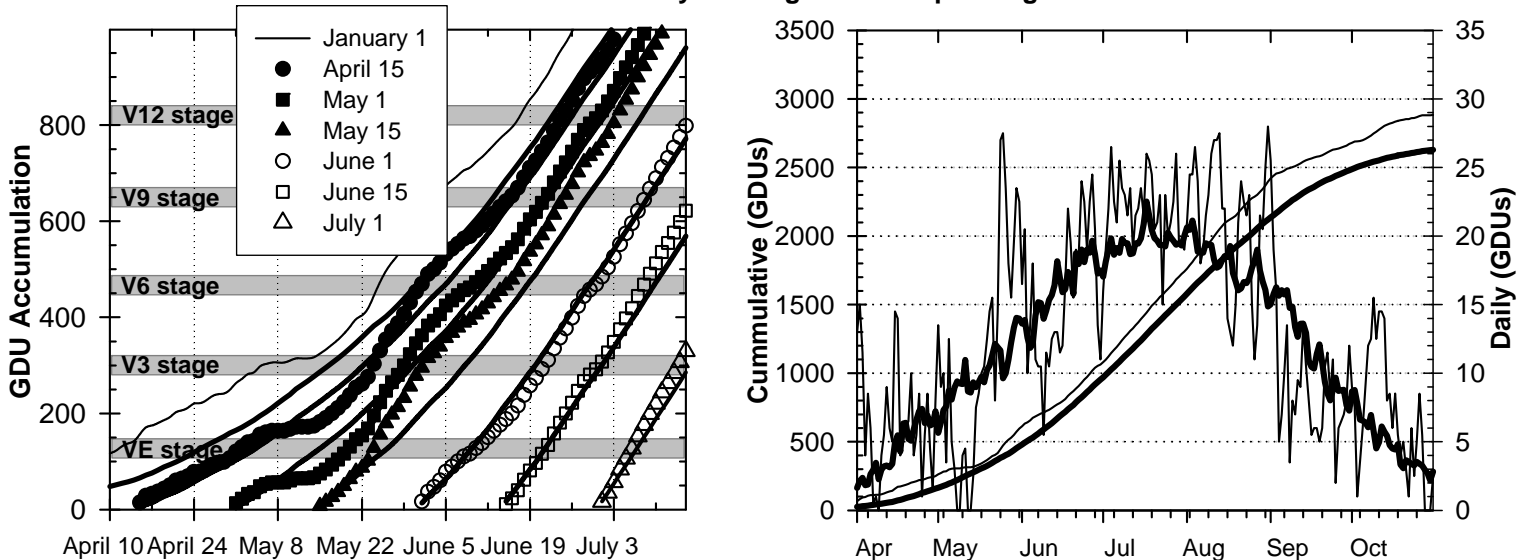

## Growing Degree Units (modified - base= 50, max = 86)

**Bold Line = 30-yr Average for each planting date**

## Precipitation

## Daily Temperatures

## Growing Degree Units (modified - base= 50, max = 86)

Bold Line = 30-yr Average for each planting date

**Seasonal Growing Degree Unit and Precipitation Deviations from April 1 to current date.  
Years were selected using  $\pm 1$  standard deviation of 30-year normal.**