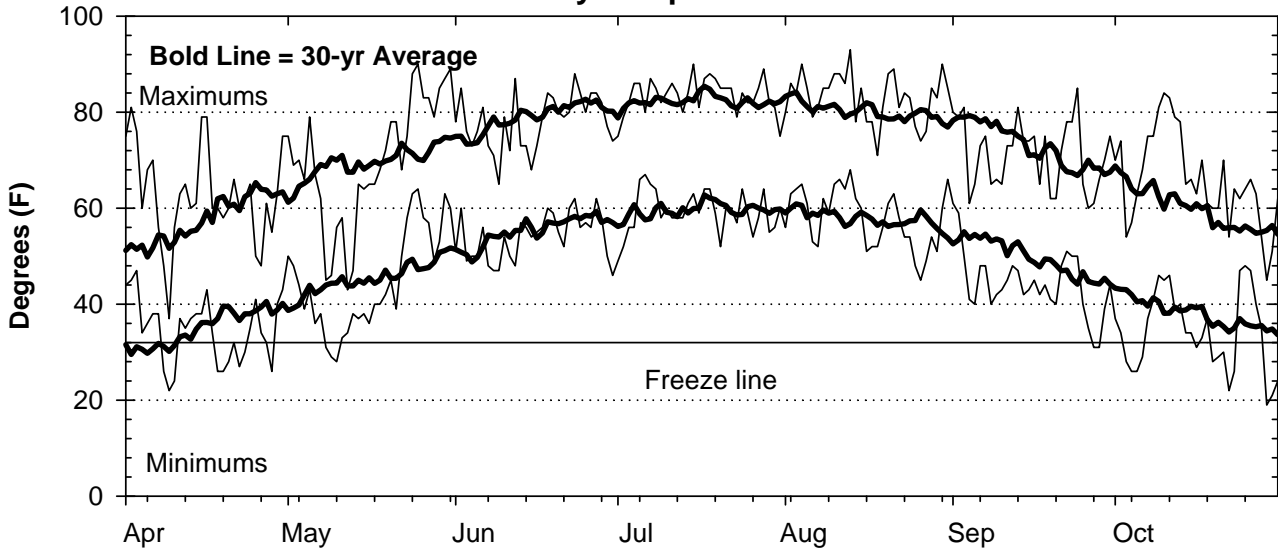

## Growing Degree Units (modified - base= 50, max = 86)

**Bold Line = 30-yr Average for each planting date**