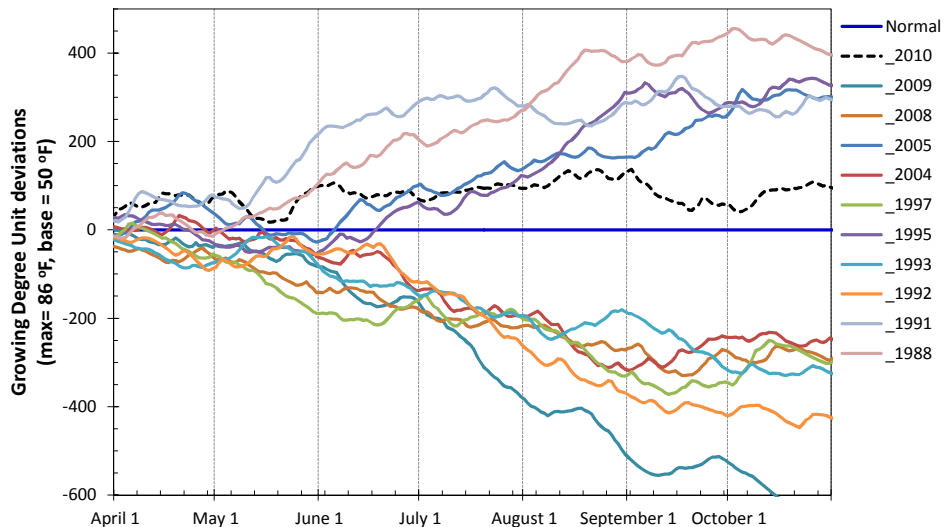

**Seasonal Growing Degree Unit and Precipitation Deviations from April 1 to current date.
Years were selected using ± 1 standard deviation of 30-year normal.**

UW ARS - Arlington