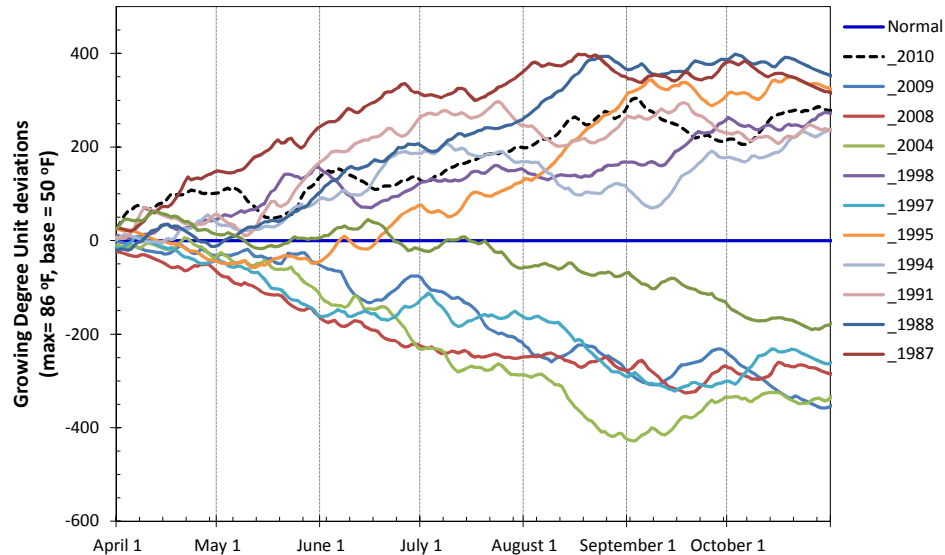

UW ARS - Marshfield