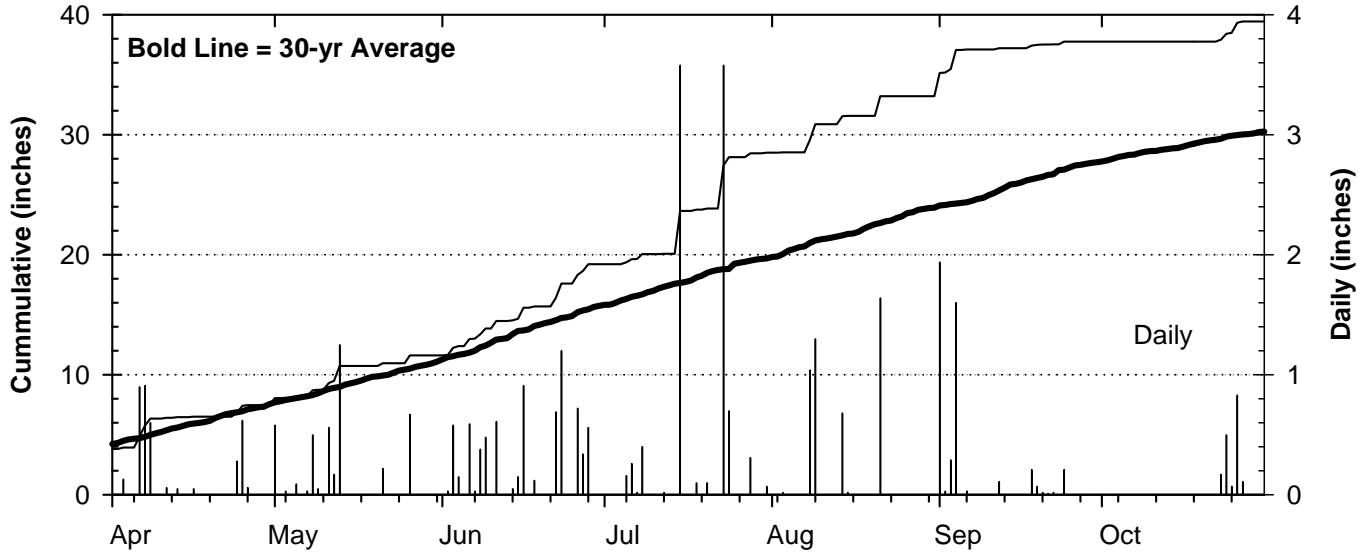

## Precipitation

## Growing Degree Units (modified - base= 50, max = 86)

**Bold Line = 30-yr Average for each planting date**