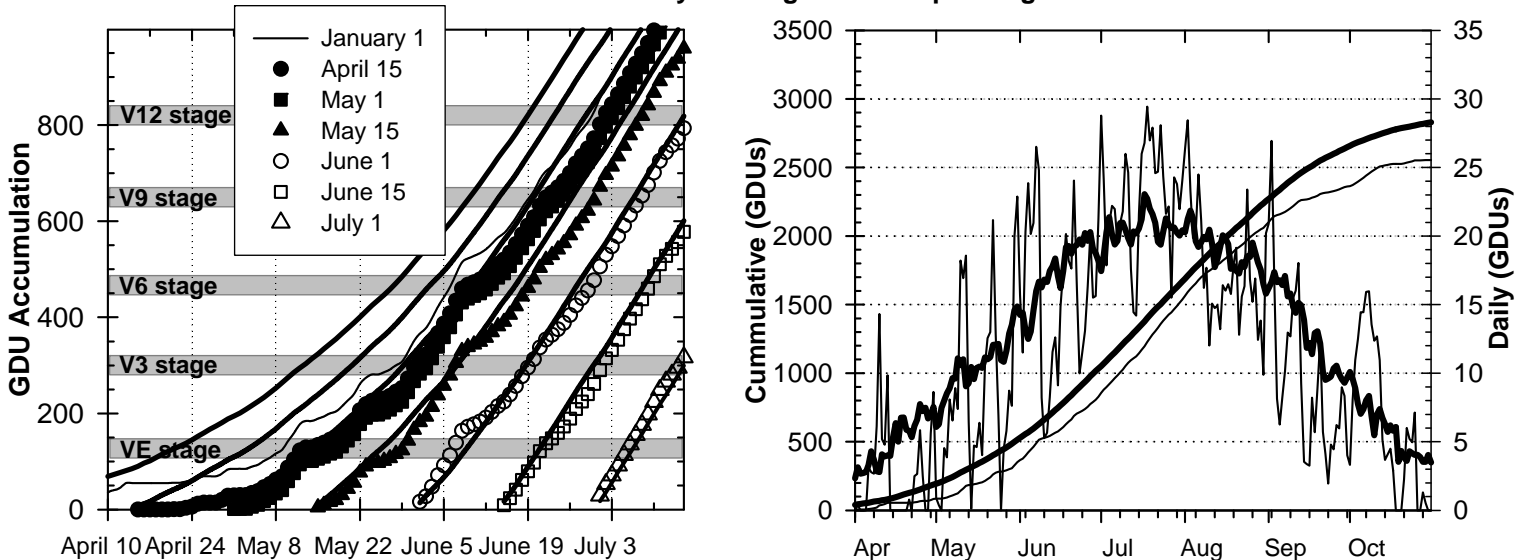

## Precipitation

## Daily Temperatures

## Growing Degree Units (modified - base= 50, max = 86)

**Bold Line = 30-yr Average for each planting date**