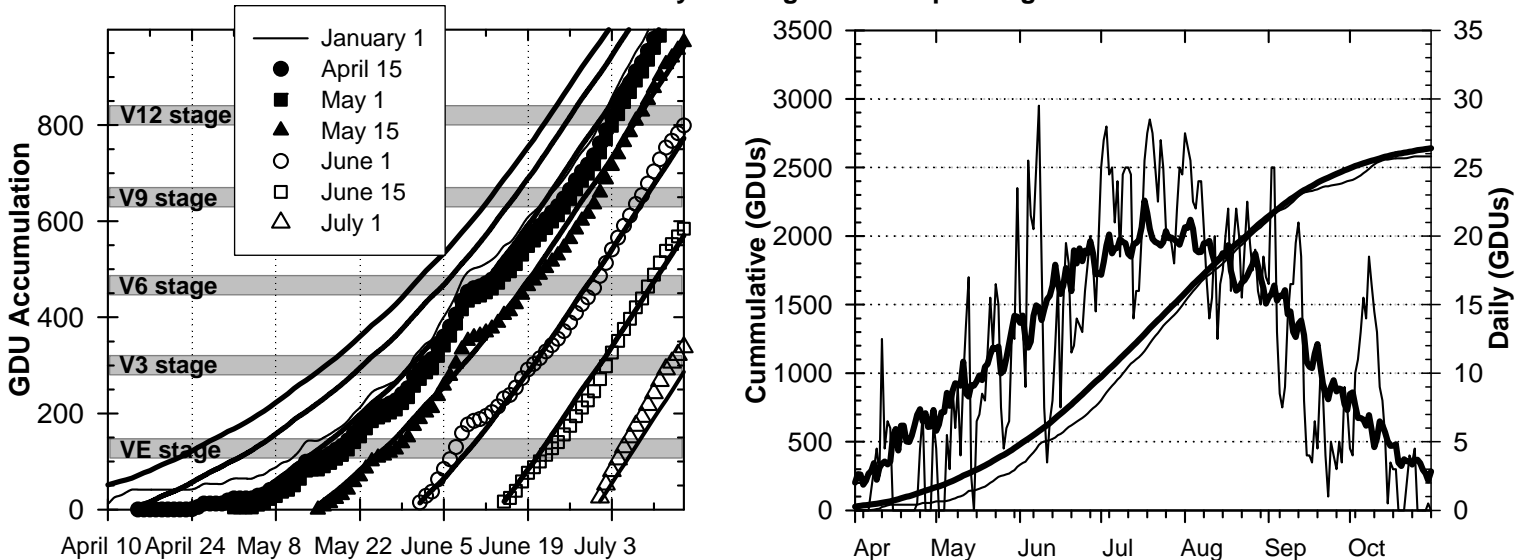

## Growing Degree Units (modified - base= 50, max = 86)

**Bold Line = 30-yr Average for each planting date**

## Precipitation

## Daily Temperatures

## Growing Degree Units (modified - base= 50, max = 86)

**Bold Line = 30-yr Average for each planting date**

Seasonal Growing Degree Unit and Precipitation Deviations from January 1 to current date (or October 31).  
 Years were selected using  $\pm 1$  standard deviation of the 30-year normal.