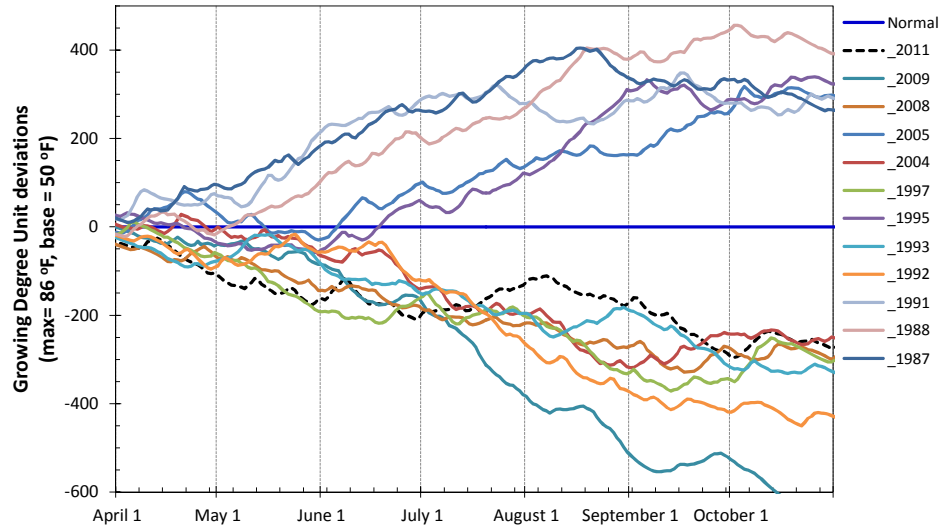

Seasonal Growing Degree Unit and Precipitation Deviations from January 1 to current date (or October 31).
Years were selected using ± 1 standard deviation of the 30-year normal.

UW ARS - Arlington