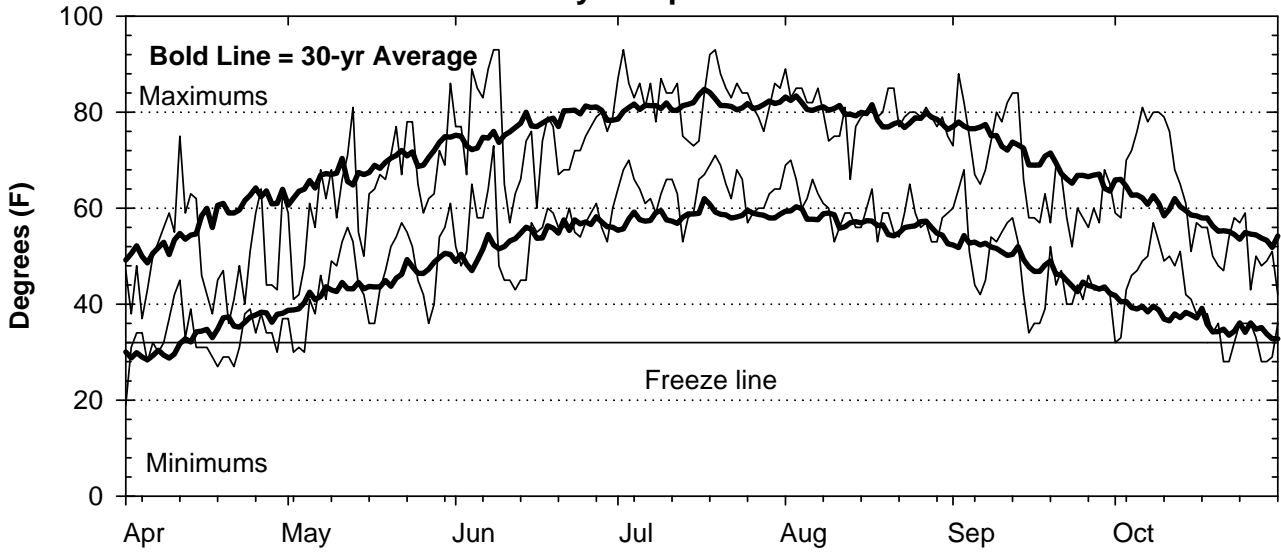

Daily Temperatures