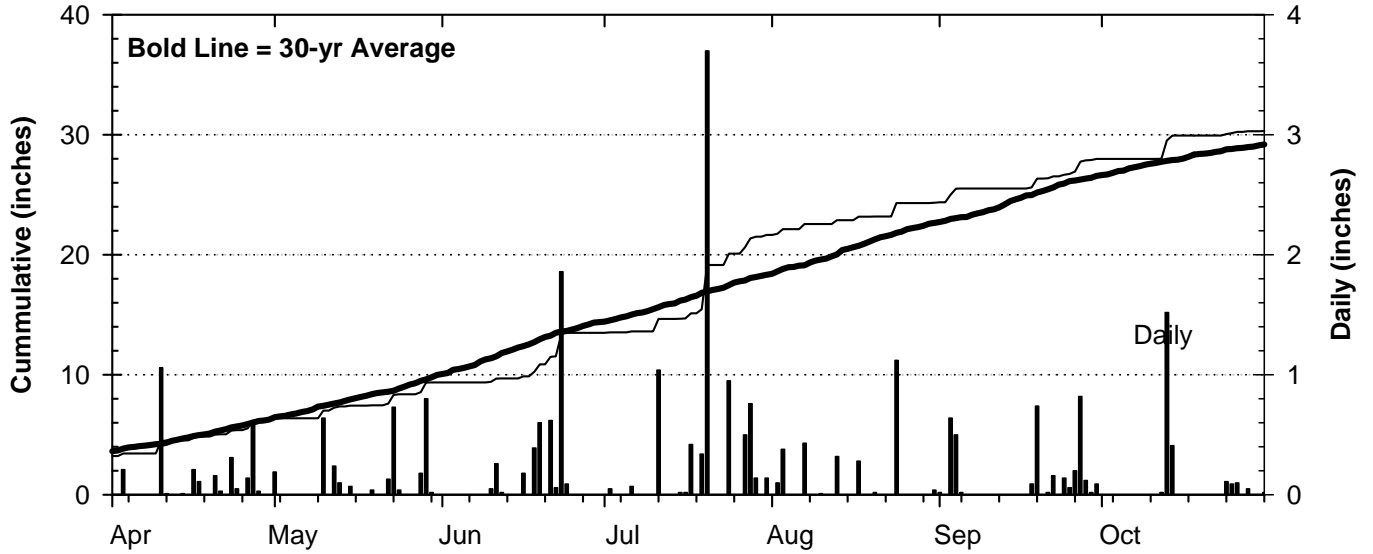

2011 Weather Summary for UW ARS - Marshfield, WI

Precipitation