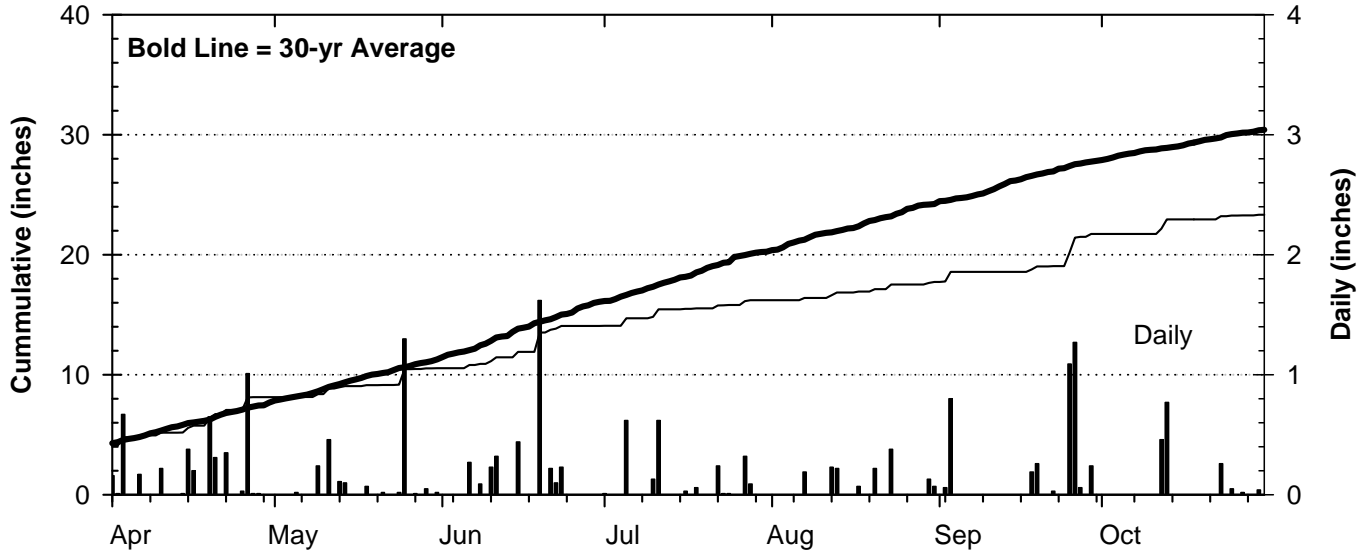

## Precipitation

## Growing Degree Units (modified - base= 50, max = 86)

**Bold Line = 30-yr Average for each planting date**