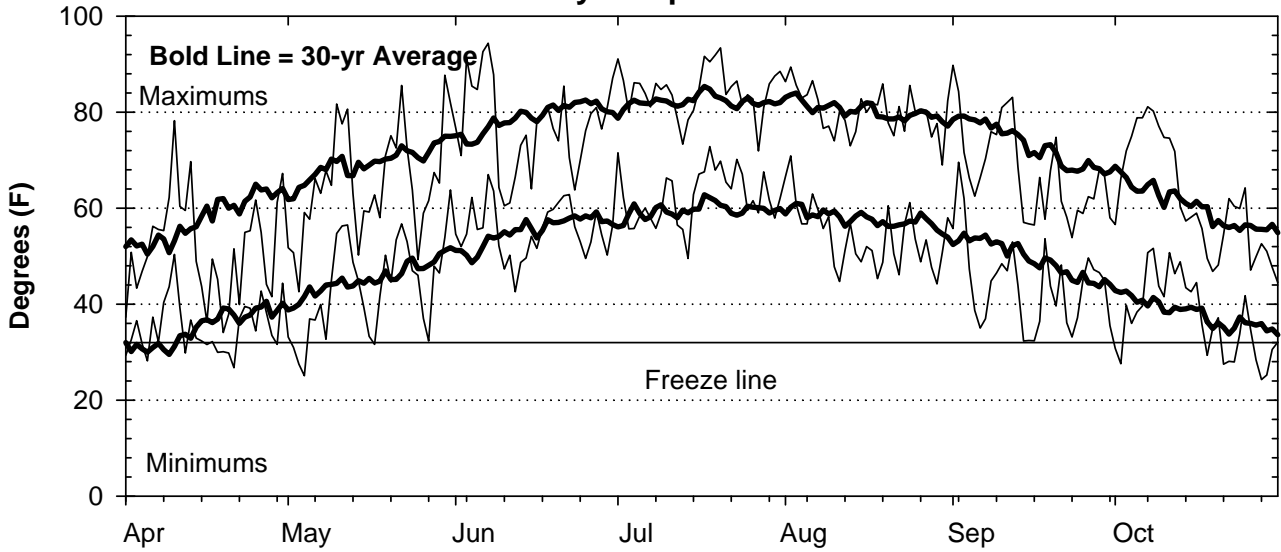

## Growing Degree Units (modified - base= 50, max = 86)

**Bold Line = 30-yr Average for each planting date**