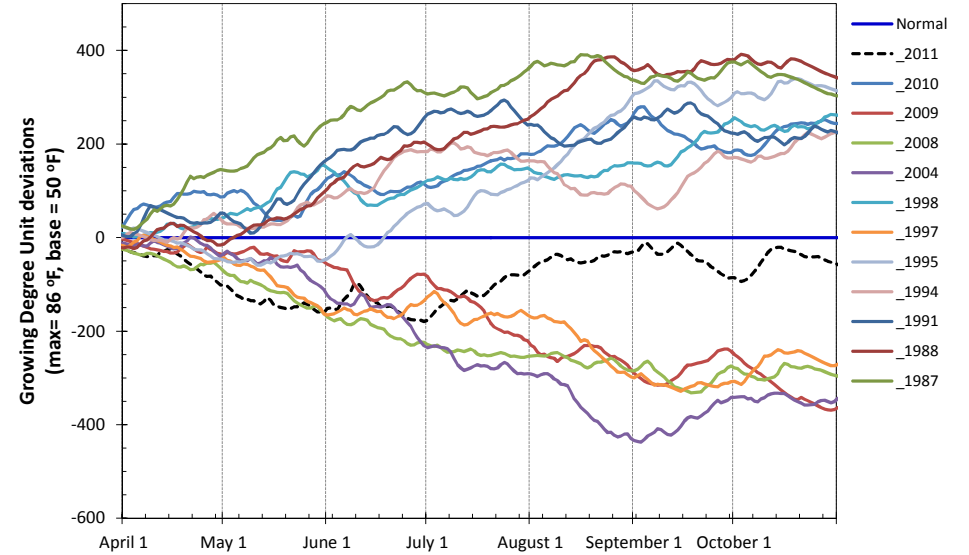

UW ARS - Marshfield