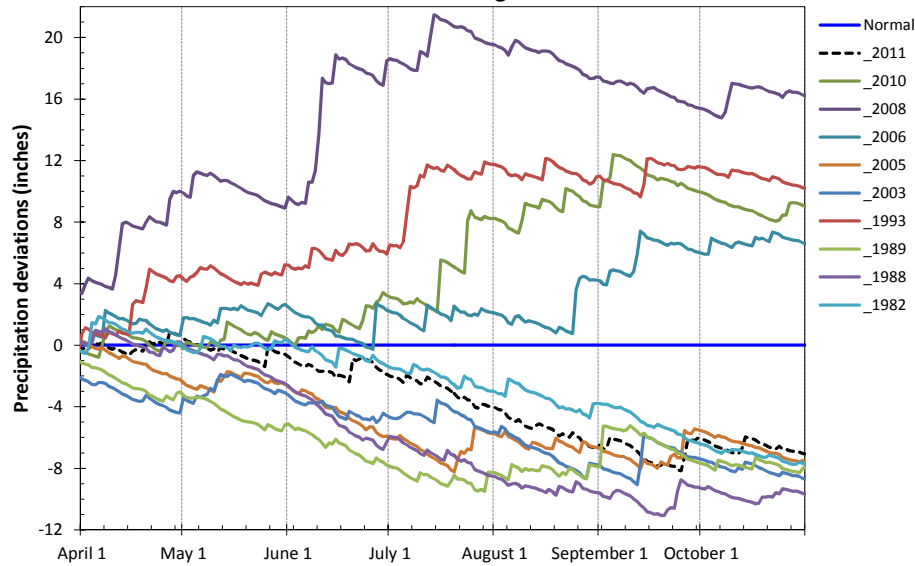

UW ARS - Arlington