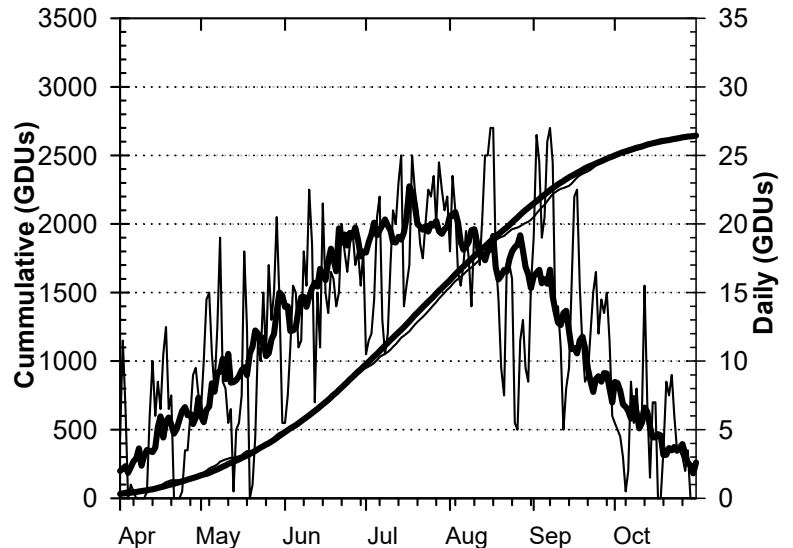

Precipitation

Daily Temperatures

Growing Degree Units (modified - base= 50, max = 86)

Bold Line = 30-yr Average for each planting date

Seasonal Growing Degree Unit and Precipitation Deviations from April 1 to the killing frost date $\leq 28^{\circ}\text{F}$ (or October 31). Years were selected using ± 1 standard deviation of the 30-year normal.