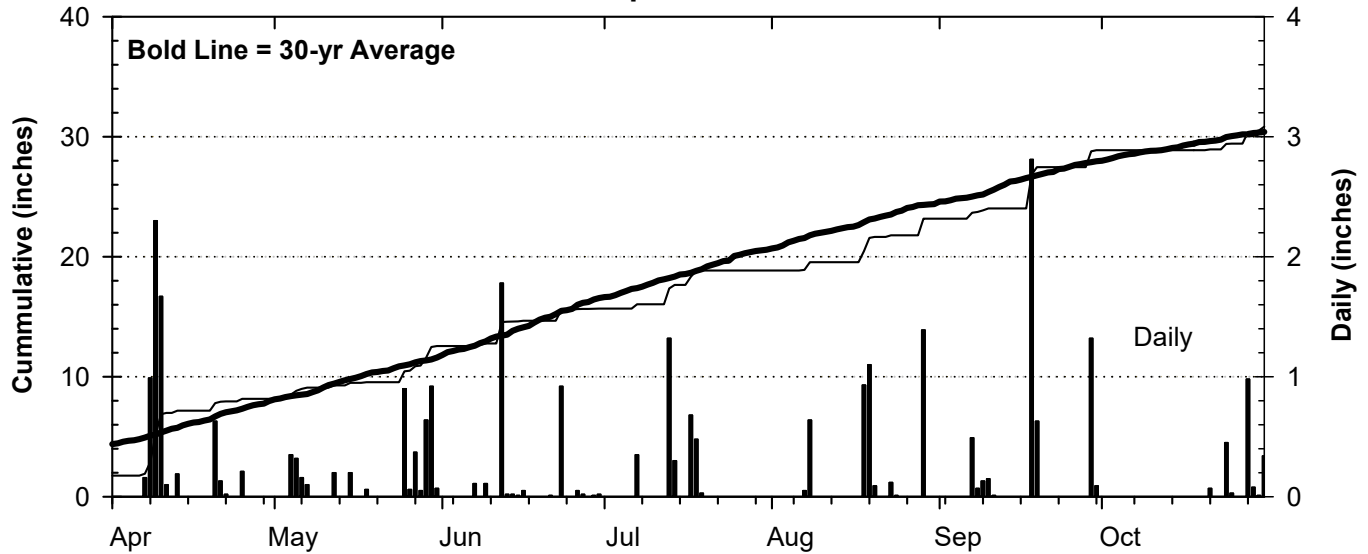

2015 Weather Summary for UW ARS - Arlington, WI

Precipitation

Daily Temperatures

Growing Degree Units (modified - base= 50, max = 86)

Bold Line = 30-yr Average for each planting date

2015 Weather Summary for UW ARS - Marshfield, WI

Precipitation

Daily Temperatures

Growing Degree Units (modified - base= 50, max = 86)

Bold Line = 30-yr Average for each planting date

Seasonal Growing Degree Unit and Precipitation Deviations from April 1 to the killing frost date $\leq 28^{\circ}\text{F}$ (or October 31). Years were selected using ± 1 standard deviation of the 30-year normal.