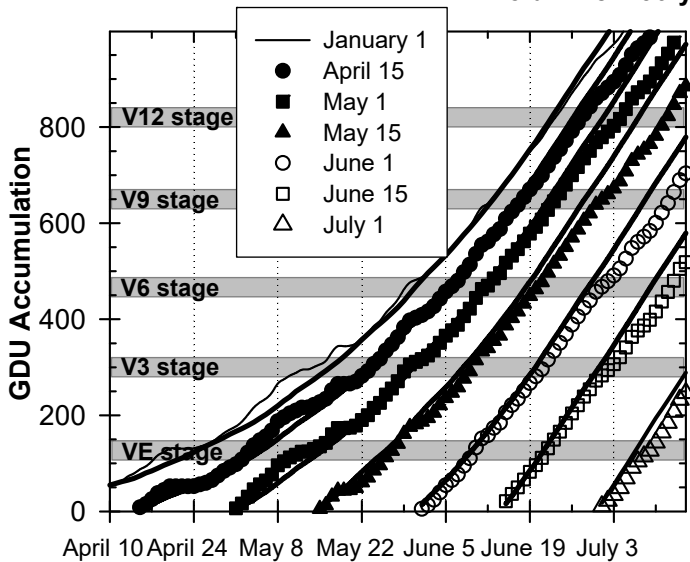

2015 Weather Summary for UW ARS - Arlington, WI

Precipitation

Daily Temperatures

Growing Degree Units (modified - base= 50, max = 86)

Bold Line = 30-yr Average for each planting date

2015 Weather Summary for UW ARS - Marshfield, WI

Precipitation

Daily Temperatures

Growing Degree Units (modified - base= 50, max = 86)

Bold Line = 30-yr Average for each planting date

Seasonal Growing Degree Unit and Precipitation Deviations from April 1 to the killing frost date $\leq 28^{\circ}\text{F}$ (or October 31). Years were selected using ± 1 standard deviation of the 30-year normal.