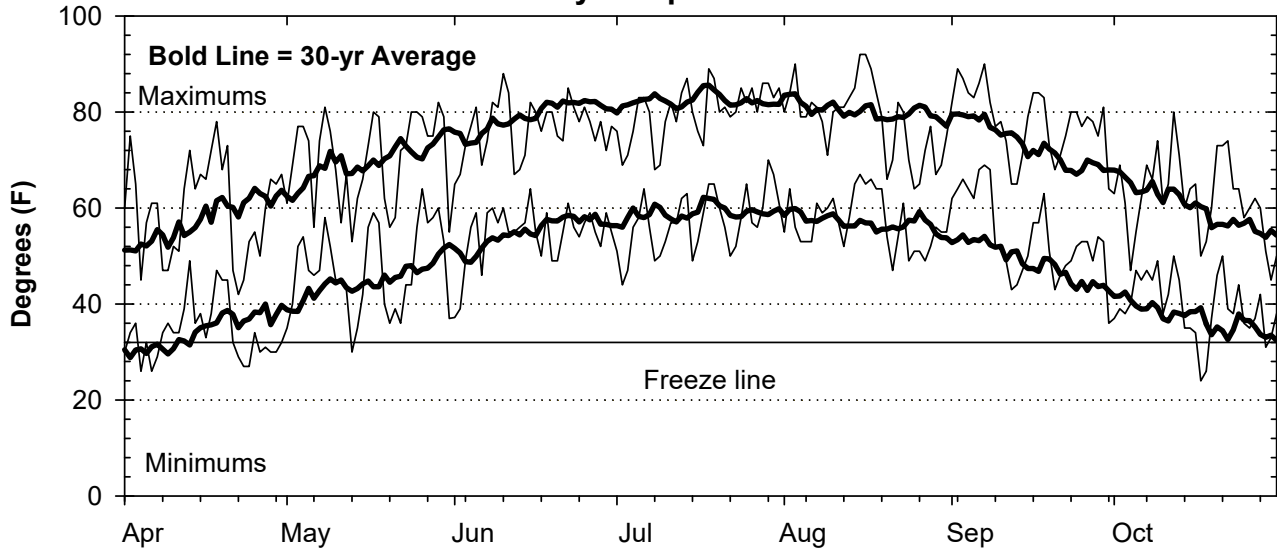

2015 Weather Summary for UW ARS - Arlington, WI

Precipitation

Daily Temperatures

Growing Degree Units (modified - base= 50, max = 86)

Bold Line = 30-yr Average for each planting date

2015 Weather Summary for UW ARS - Marshfield, WI

Precipitation

Daily Temperatures

Growing Degree Units (modified - base= 50, max = 86)

Bold Line = 30-yr Average for each planting date

Seasonal Growing Degree Unit and Precipitation Deviations from April 1 to the killing frost date $\leq 28^{\circ}\text{F}$ (or October 31). Years were selected using ± 1 standard deviation of the 30-year normal.