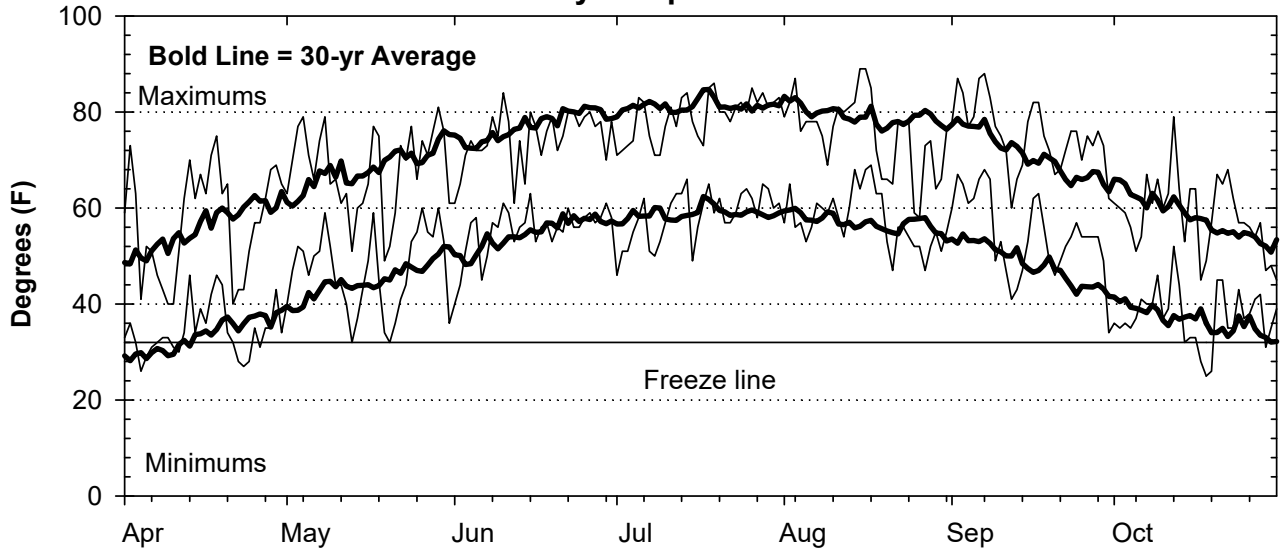

2015 Weather Summary for UW ARS - Arlington, WI

Precipitation

Daily Temperatures

Growing Degree Units (modified - base= 50, max = 86)

Bold Line = 30-yr Average for each planting date

2015 Weather Summary for UW ARS - Marshfield, WI

Precipitation

Daily Temperatures

Growing Degree Units (modified - base= 50, max = 86)

Bold Line = 30-yr Average for each planting date

Seasonal Growing Degree Unit and Precipitation Deviations from April 1 to the killing frost date $\leq 28^{\circ}\text{F}$ (or October 31). Years were selected using ± 1 standard deviation of the 30-year normal.