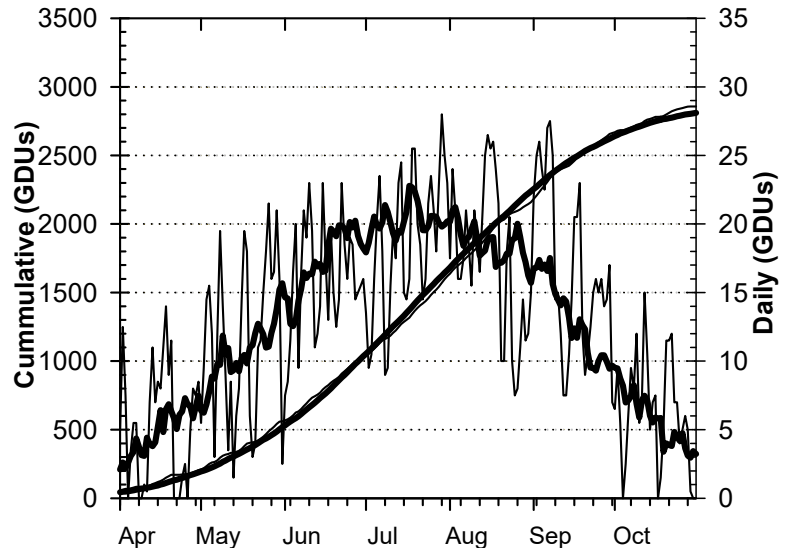

2015 Weather Summary for UW ARS - Arlington, WI

Precipitation

Daily Temperatures

Growing Degree Units (modified - base= 50, max = 86)

Bold Line = 30-yr Average for each planting date

2015 Weather Summary for UW ARS - Marshfield, WI

Precipitation

Daily Temperatures

Growing Degree Units (modified - base= 50, max = 86)

Bold Line = 30-yr Average for each planting date

Seasonal Growing Degree Unit and Precipitation Deviations from April 1 to the killing frost date $\leq 28^{\circ}\text{F}$ (or October 31). Years were selected using ± 1 standard deviation of the 30-year normal.