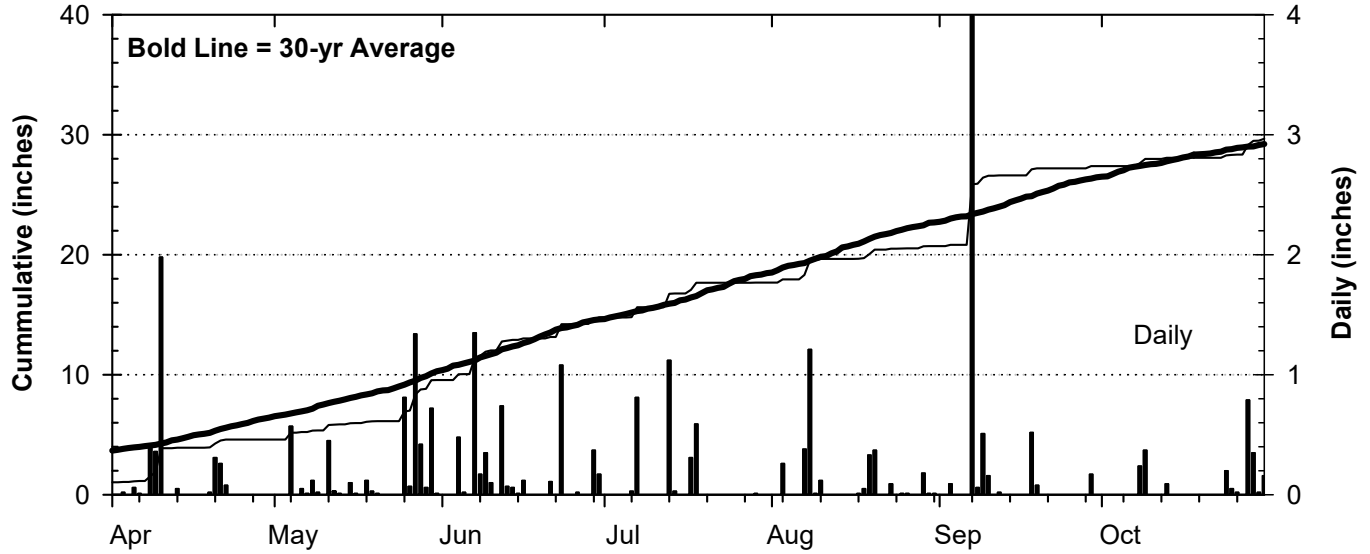

2015 Weather Summary for UW ARS - Arlington, WI

Precipitation

Daily Temperatures

Growing Degree Units (modified - base= 50, max = 86)

Bold Line = 30-yr Average for each planting date

2015 Weather Summary for UW ARS - Marshfield, WI

Precipitation

Daily Temperatures

Growing Degree Units (modified - base= 50, max = 86)

Bold Line = 30-yr Average for each planting date

Seasonal Growing Degree Unit and Precipitation Deviations from April 1 to the killing frost date $\leq 28^{\circ}\text{F}$ (or October 31). Years were selected using ± 1 standard deviation of the 30-year normal.