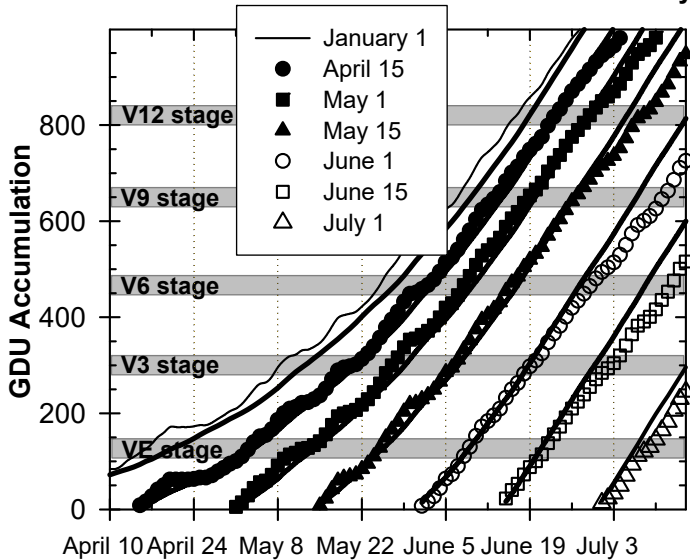

2015 Weather Summary for UW ARS - Arlington, WI

Precipitation

Daily Temperatures

Growing Degree Units (modified - base= 50, max = 86)

Bold Line = 30-yr Average for each planting date

2015 Weather Summary for UW ARS - Marshfield, WI

Precipitation

Daily Temperatures

Growing Degree Units (modified - base= 50, max = 86)

Bold Line = 30-yr Average for each planting date

Seasonal Growing Degree Unit and Precipitation Deviations from April 1 to the killing frost date $\leq 28^{\circ}\text{F}$ (or October 31). Years were selected using ± 1 standard deviation of the 30-year normal.