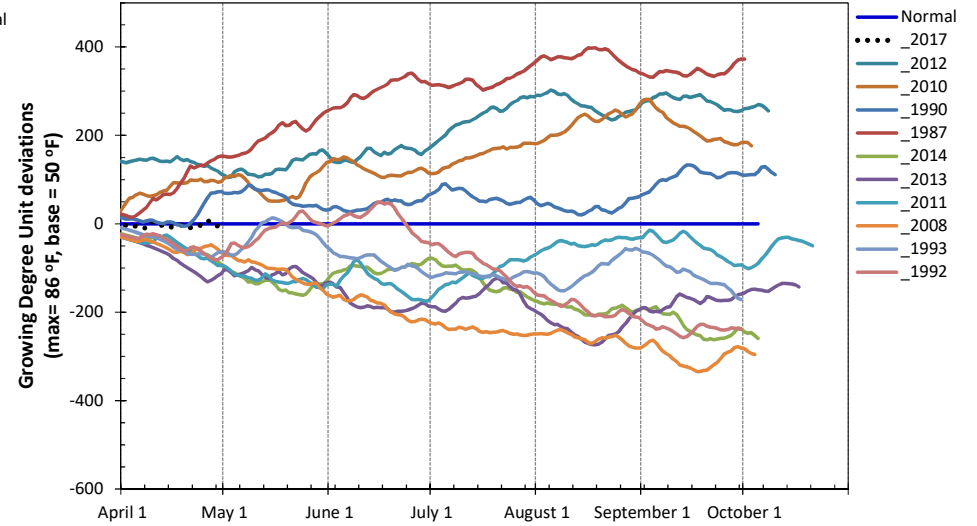

UW ARS - Marshfield