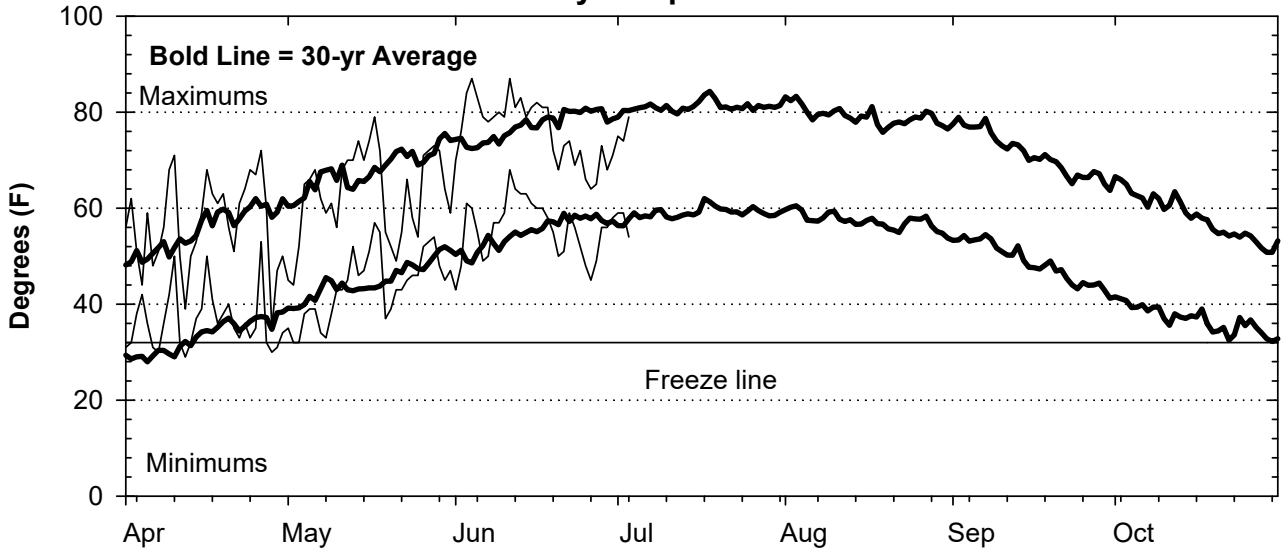

2017 Weather Summary for UW ARS - Arlington, WI

Precipitation

Daily Temperatures

Growing Degree Units (modified - base= 50, max = 86)

Bold Line = 30-yr Average for each planting date

2017 Weather Summary for UW ARS - Marshfield, WI

Precipitation

Daily Temperatures

Growing Degree Units (modified - base= 50, max = 86)

Bold Line = 30-yr Average for each planting date

Seasonal Growing Degree Unit and Precipitation Deviations from April 1 to the killing frost date $\leq 28^{\circ}\text{F}$ (or October 31). Years were selected using ± 1 standard deviation of the 30-year normal.