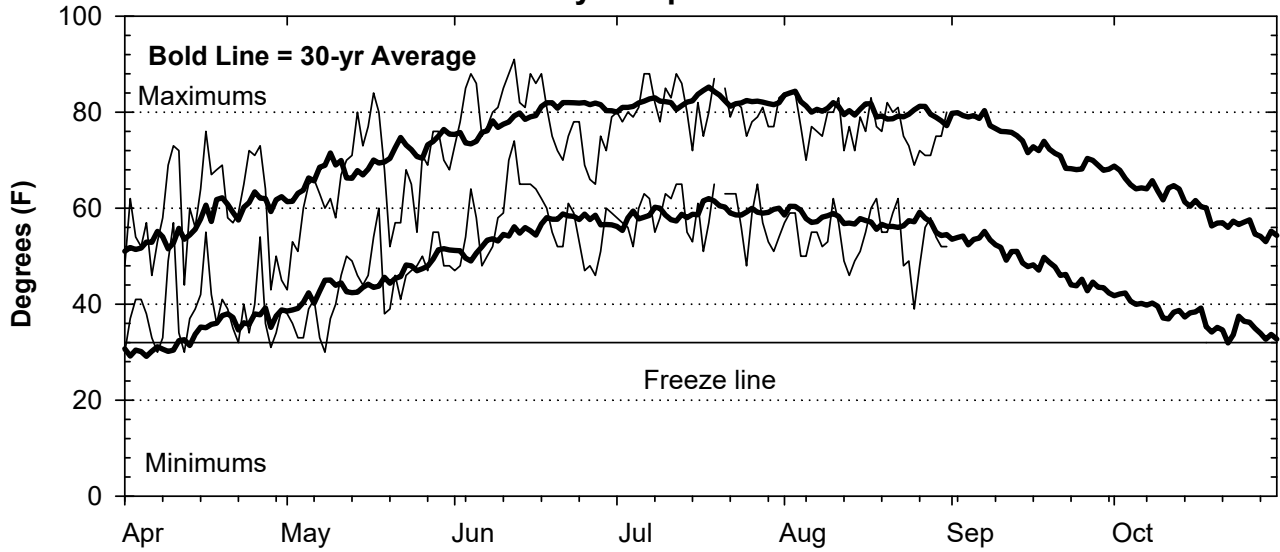

2017 Weather Summary for UW ARS - Arlington, WI

Precipitation

Daily Temperatures

Growing Degree Units (modified - base= 50, max = 86)

Bold Line = 30-yr Average for each planting date

2017 Weather Summary for UW ARS - Marshfield, WI

Precipitation

Daily Temperatures

Growing Degree Units (modified - base= 50, max = 86)

Bold Line = 30-yr Average for each planting date

Seasonal Growing Degree Unit and Precipitation Deviations from April 1 to the killing frost date $\leq 28^{\circ}\text{F}$ (or October 31). Years were selected using ± 1 standard deviation of the 30-year normal.