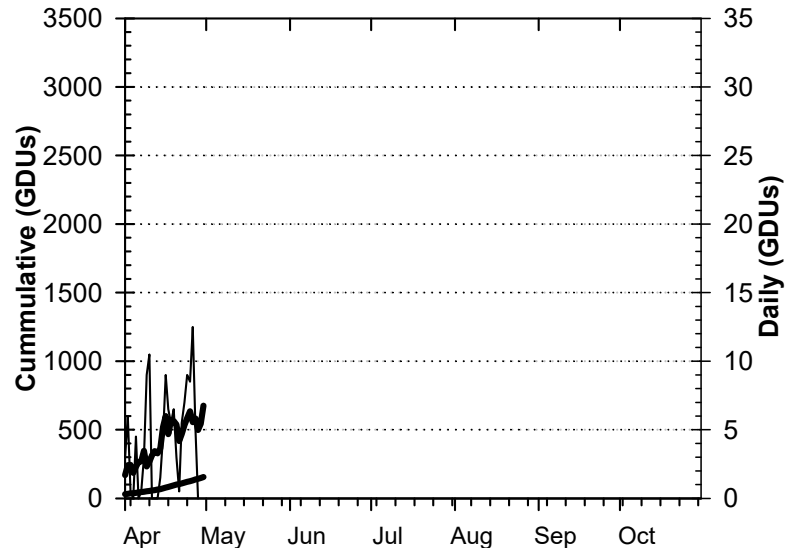

2017 Weather Summary for UW ARS - Arlington, WI

Precipitation

Daily Temperatures

Growing Degree Units (modified - base= 50, max = 86)

Bold Line = 30-yr Average for each planting date

2017 Weather Summary for UW ARS - Marshfield, WI

Precipitation

Daily Temperatures

Growing Degree Units (modified - base= 50, max = 86)

Bold Line = 30-yr Average for each planting date

Seasonal Growing Degree Unit and Precipitation Deviations from April 1 to the killing frost date $\leq 28^{\circ}\text{F}$ (or October 31). Years were selected using ± 1 standard deviation of the 30-year normal.