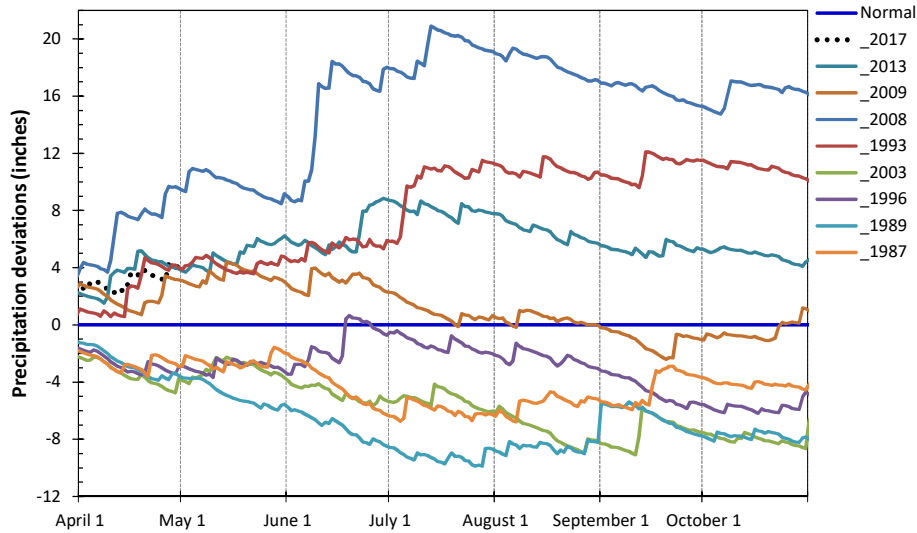

UW ARS - Arlington