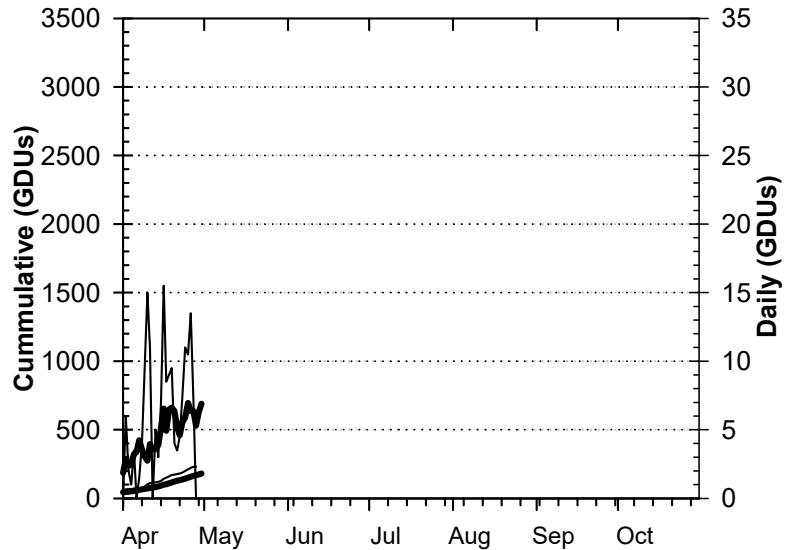

2017 Weather Summary for UW ARS - Arlington, WI

Precipitation

Daily Temperatures

Growing Degree Units (modified - base= 50, max = 86)

Bold Line = 30-yr Average for each planting date

2017 Weather Summary for UW ARS - Marshfield, WI

Precipitation

Daily Temperatures

Growing Degree Units (modified - base= 50, max = 86)

Bold Line = 30-yr Average for each planting date

Seasonal Growing Degree Unit and Precipitation Deviations from April 1 to the killing frost date $\leq 28^{\circ}\text{F}$ (or October 31). Years were selected using ± 1 standard deviation of the 30-year normal.