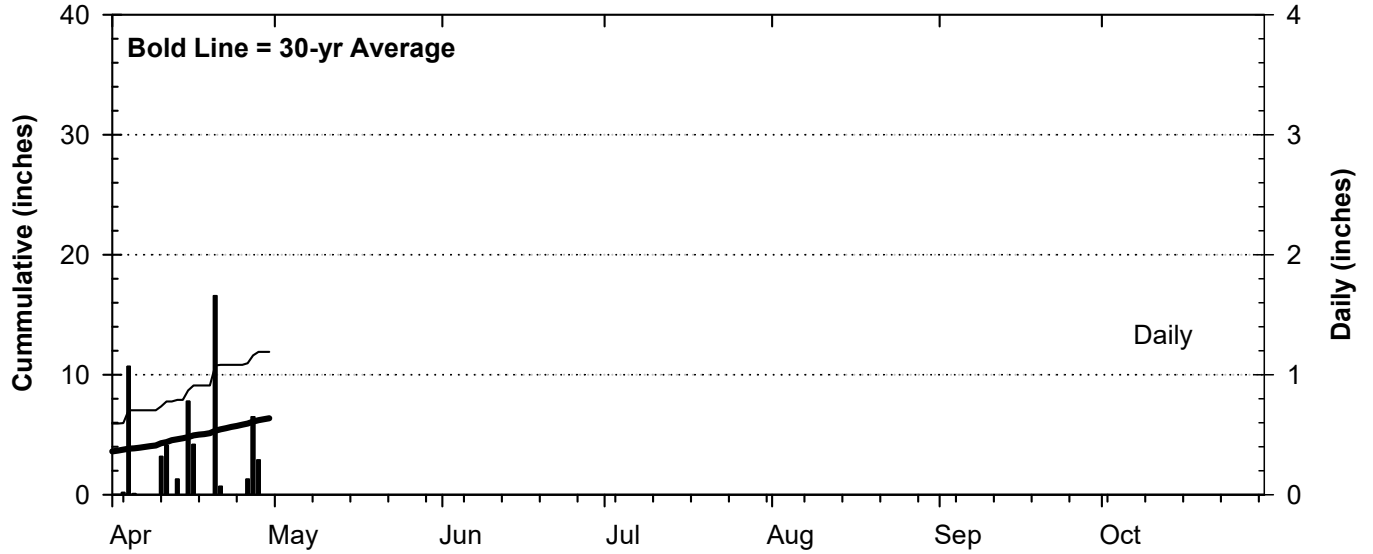

2017 Weather Summary for UW ARS - Arlington, WI

Precipitation

Daily Temperatures

Growing Degree Units (modified - base= 50, max = 86)

Bold Line = 30-yr Average for each planting date

2017 Weather Summary for UW ARS - Marshfield, WI

Precipitation

Daily Temperatures

Growing Degree Units (modified - base= 50, max = 86)

Bold Line = 30-yr Average for each planting date

Seasonal Growing Degree Unit and Precipitation Deviations from April 1 to the killing frost date $\leq 28^{\circ}\text{F}$ (or October 31). Years were selected using ± 1 standard deviation of the 30-year normal.