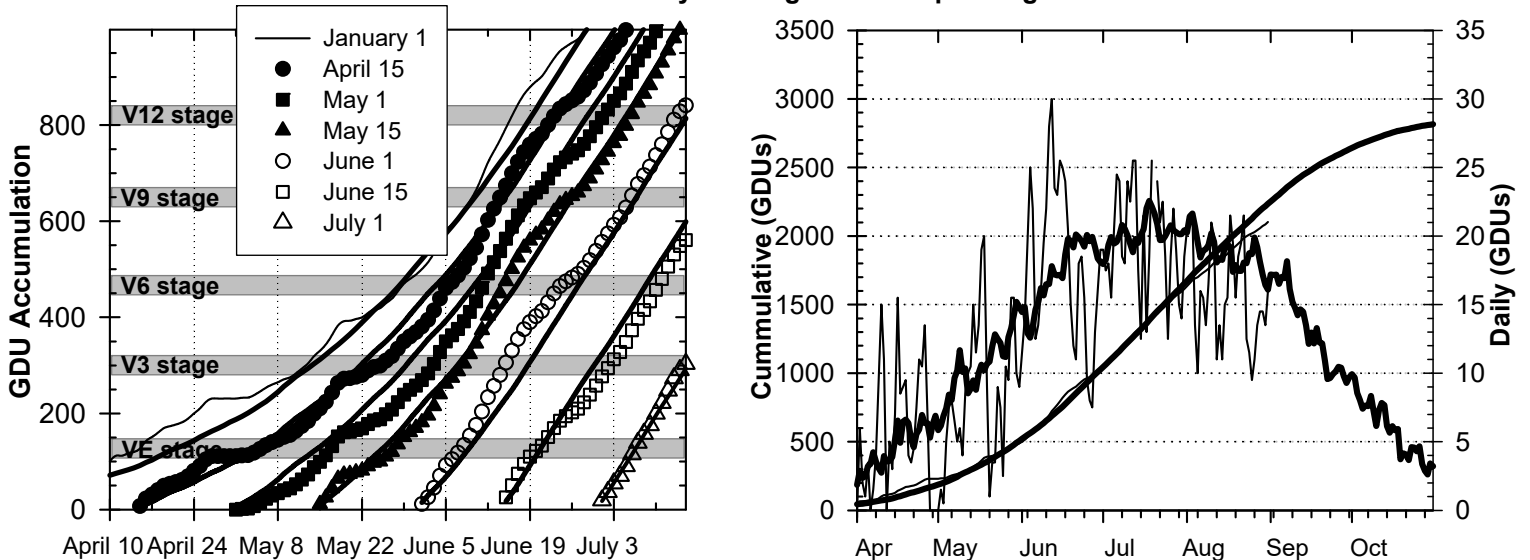

2017 Weather Summary for UW ARS - Arlington, WI

Precipitation

Daily Temperatures

Growing Degree Units (modified - base= 50, max = 86)

Bold Line = 30-yr Average for each planting date

2017 Weather Summary for UW ARS - Marshfield, WI

Precipitation

Daily Temperatures

Growing Degree Units (modified - base= 50, max = 86)

Bold Line = 30-yr Average for each planting date

Seasonal Growing Degree Unit and Precipitation Deviations from April 1 to the killing frost date $\leq 28^{\circ}\text{F}$ (or October 31). Years were selected using ± 1 standard deviation of the 30-year normal.