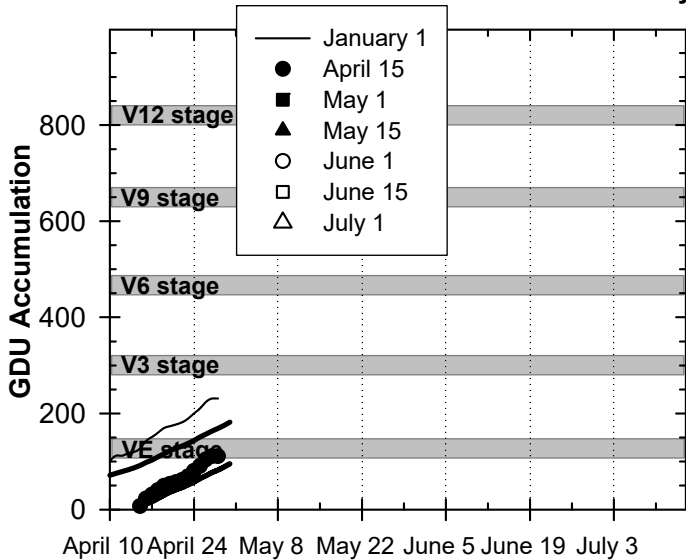

2017 Weather Summary for UW ARS - Arlington, WI

Precipitation

Daily Temperatures

Growing Degree Units (modified - base= 50, max = 86)

Bold Line = 30-yr Average for each planting date

2017 Weather Summary for UW ARS - Marshfield, WI

Precipitation

Daily Temperatures

Growing Degree Units (modified - base= 50, max = 86)

Bold Line = 30-yr Average for each planting date

Seasonal Growing Degree Unit and Precipitation Deviations from April 1 to the killing frost date $\leq 28^{\circ}\text{F}$ (or October 31). Years were selected using ± 1 standard deviation of the 30-year normal.