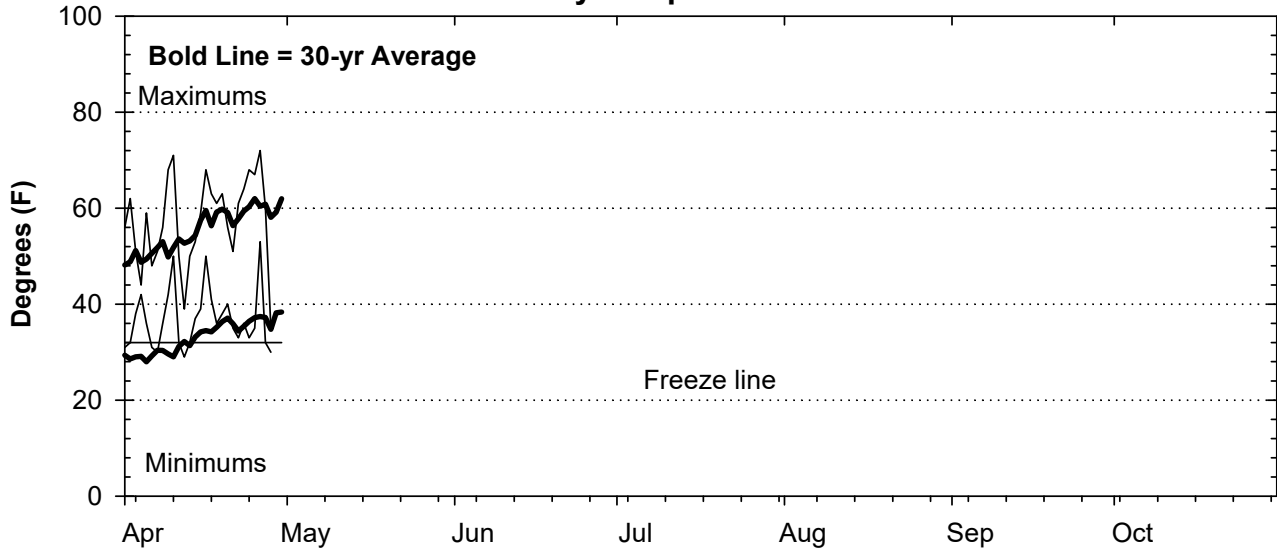

2017 Weather Summary for UW ARS - Arlington, WI

Precipitation

Daily Temperatures

Growing Degree Units (modified - base= 50, max = 86)

Bold Line = 30-yr Average for each planting date

2017 Weather Summary for UW ARS - Marshfield, WI

Precipitation

Daily Temperatures

Growing Degree Units (modified - base= 50, max = 86)

Bold Line = 30-yr Average for each planting date

Seasonal Growing Degree Unit and Precipitation Deviations from April 1 to the killing frost date $\leq 28^{\circ}\text{F}$ (or October 31). Years were selected using ± 1 standard deviation of the 30-year normal.