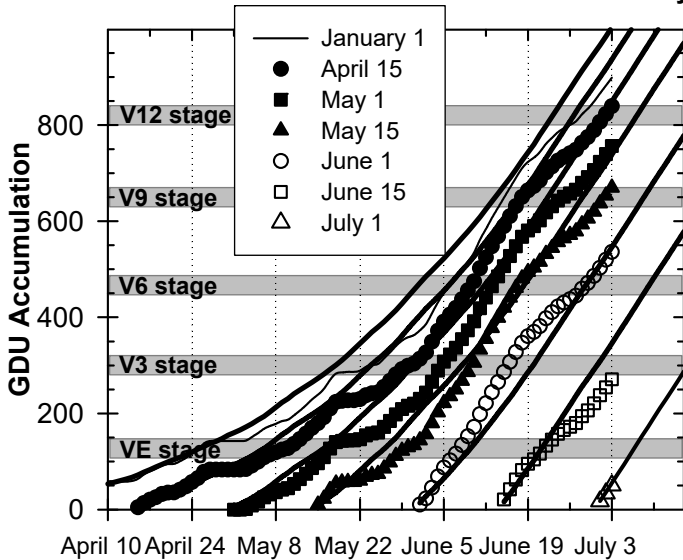

2017 Weather Summary for UW ARS - Arlington, WI

Precipitation

Daily Temperatures

Growing Degree Units (modified - base= 50, max = 86)

Bold Line = 30-yr Average for each planting date

2017 Weather Summary for UW ARS - Marshfield, WI

Precipitation

Daily Temperatures

Growing Degree Units (modified - base= 50, max = 86)

Bold Line = 30-yr Average for each planting date

Seasonal Growing Degree Unit and Precipitation Deviations from April 1 to the killing frost date $\leq 28^{\circ}\text{F}$ (or October 31). Years were selected using ± 1 standard deviation of the 30-year normal.