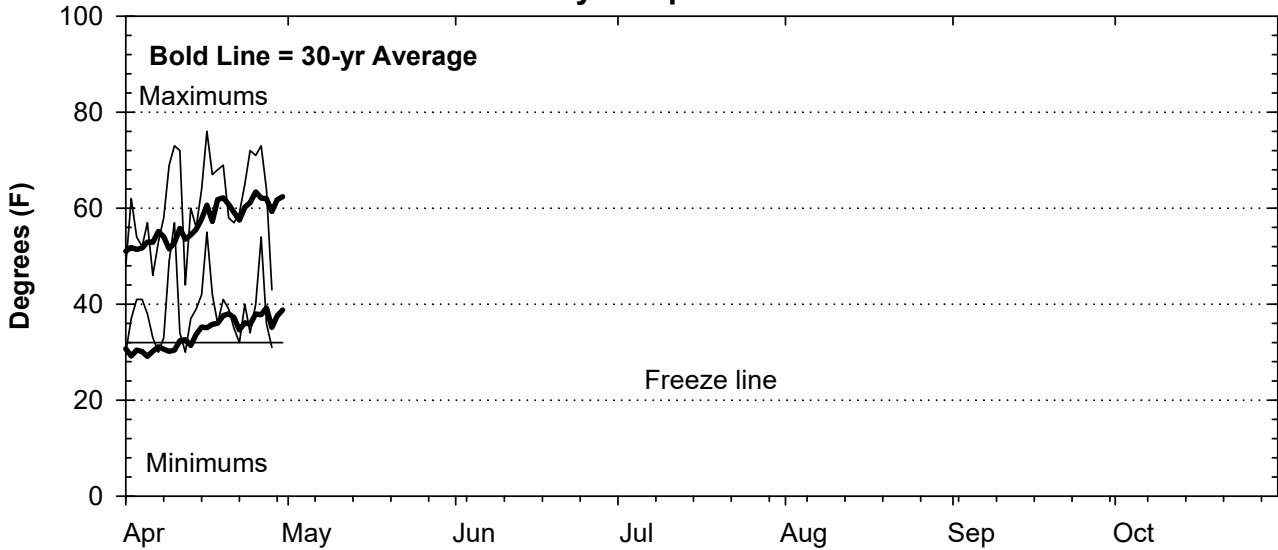

2017 Weather Summary for UW ARS - Arlington, WI

Precipitation

Daily Temperatures

Growing Degree Units (modified - base= 50, max = 86)

Bold Line = 30-yr Average for each planting date

2017 Weather Summary for UW ARS - Marshfield, WI

Precipitation

Daily Temperatures

Growing Degree Units (modified - base= 50, max = 86)

Bold Line = 30-yr Average for each planting date

Seasonal Growing Degree Unit and Precipitation Deviations from April 1 to the killing frost date $\leq 28^{\circ}\text{F}$ (or October 31). Years were selected using ± 1 standard deviation of the 30-year normal.