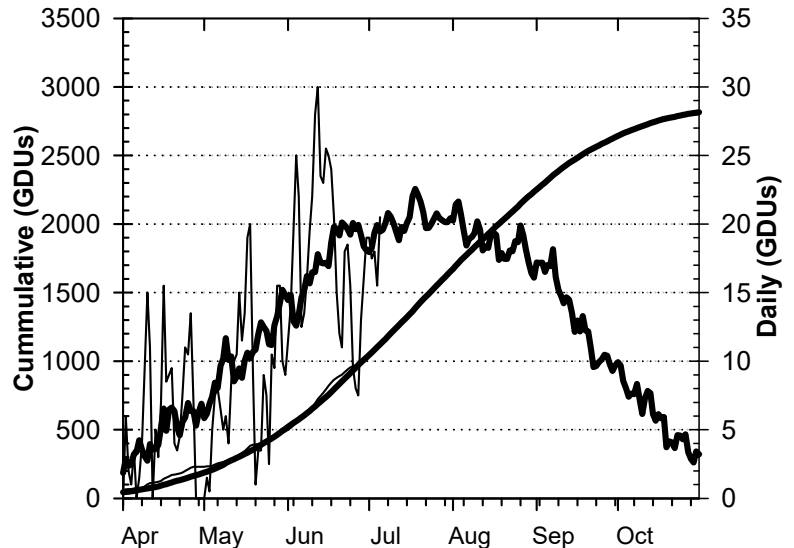

2017 Weather Summary for UW ARS - Arlington, WI

Precipitation

Daily Temperatures

Growing Degree Units (modified - base= 50, max = 86)

Bold Line = 30-yr Average for each planting date

2017 Weather Summary for UW ARS - Marshfield, WI

Precipitation

Daily Temperatures

Growing Degree Units (modified - base= 50, max = 86)

Bold Line = 30-yr Average for each planting date

Seasonal Growing Degree Unit and Precipitation Deviations from April 1 to the killing frost date $\leq 28^{\circ}\text{F}$ (or October 31). Years were selected using ± 1 standard deviation of the 30-year normal.