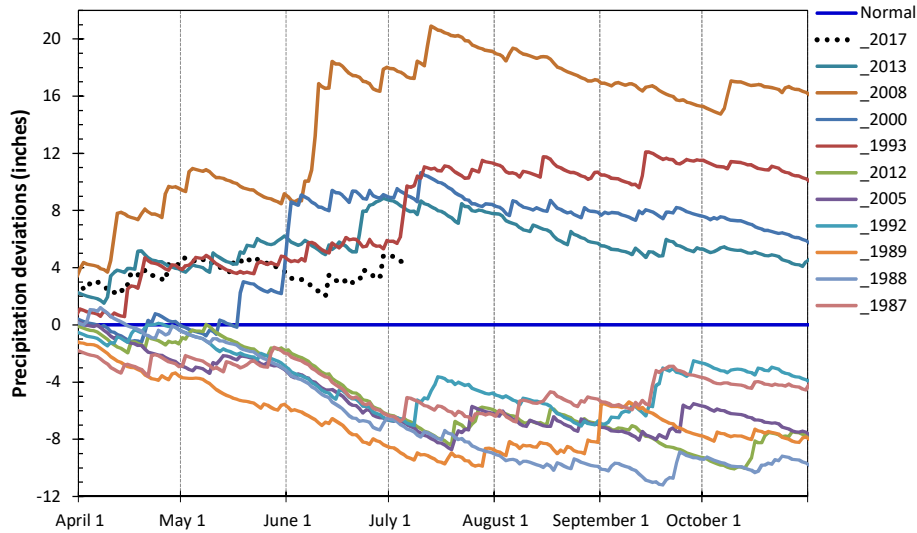

UW ARS - Arlington