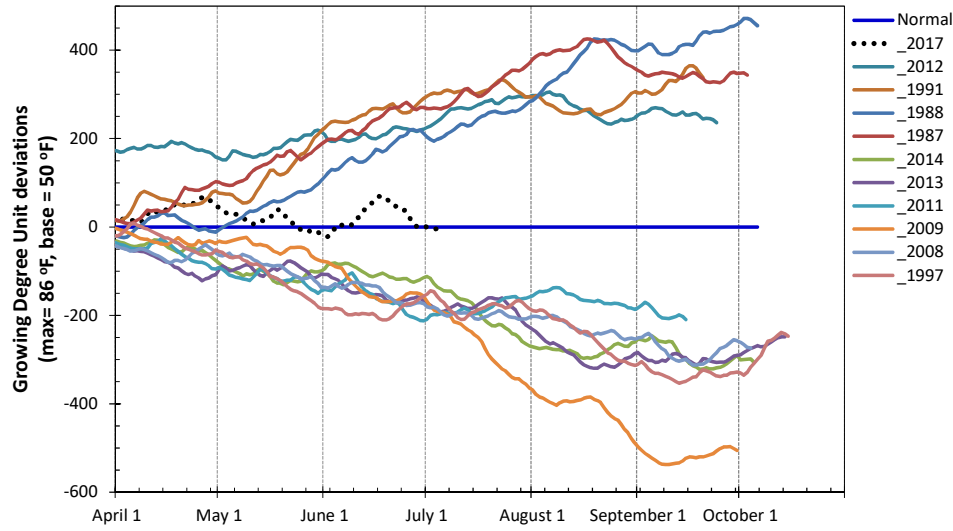

Seasonal Growing Degree Unit and Precipitation Deviations from April 1 to the killing frost date $\leq 28^{\circ}\text{F}$ (or October 31). Years were selected using ± 1 standard deviation of the 30-year normal.

UW ARS - Arlington