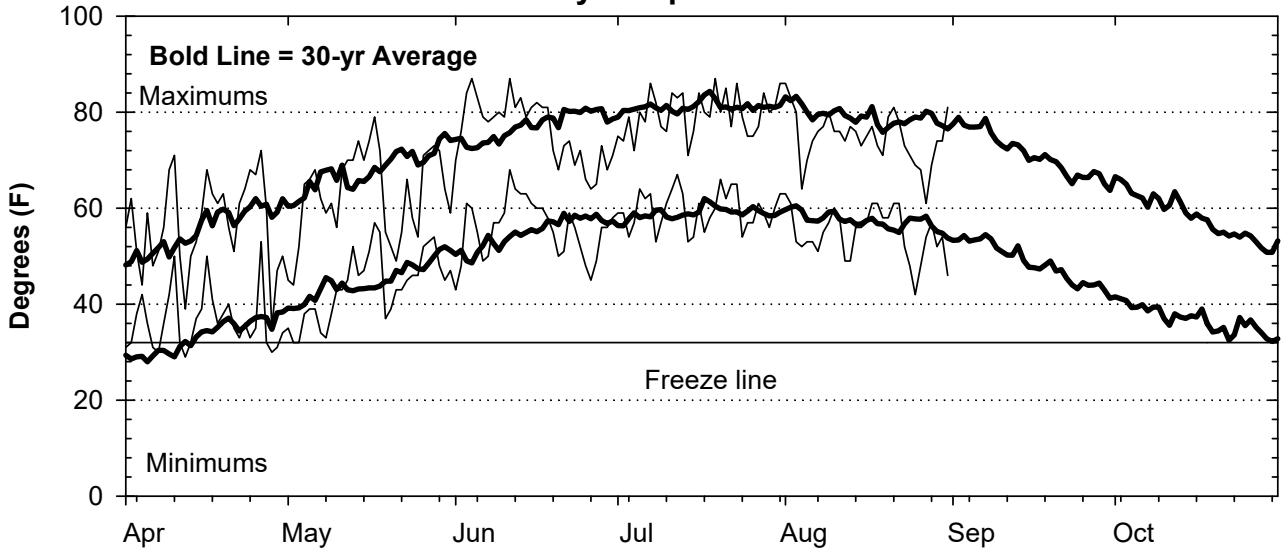

2017 Weather Summary for UW ARS - Arlington, WI

Precipitation

Daily Temperatures

Growing Degree Units (modified - base= 50, max = 86)

Bold Line = 30-yr Average for each planting date

2017 Weather Summary for UW ARS - Marshfield, WI

Precipitation

Daily Temperatures

Growing Degree Units (modified - base= 50, max = 86)

Bold Line = 30-yr Average for each planting date

Seasonal Growing Degree Unit and Precipitation Deviations from April 1 to the killing frost date $\leq 28^{\circ}\text{F}$ (or October 31). Years were selected using ± 1 standard deviation of the 30-year normal.