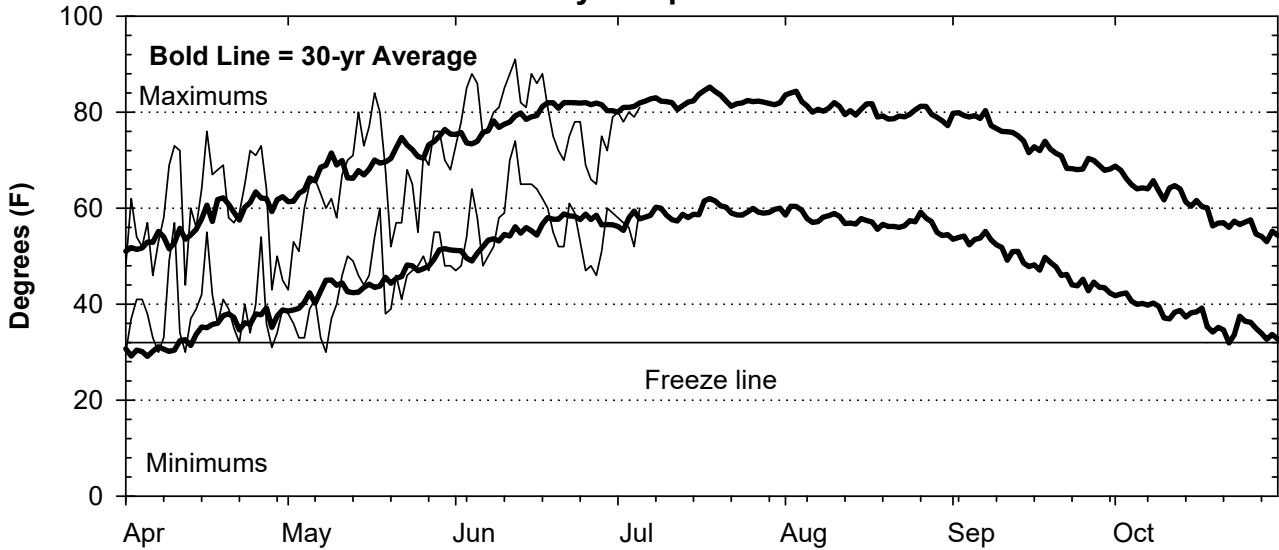

2017 Weather Summary for UW ARS - Arlington, WI

Precipitation

Daily Temperatures

Growing Degree Units (modified - base= 50, max = 86)

Bold Line = 30-yr Average for each planting date

2017 Weather Summary for UW ARS - Marshfield, WI

Precipitation

Daily Temperatures

Growing Degree Units (modified - base= 50, max = 86)

Bold Line = 30-yr Average for each planting date

Seasonal Growing Degree Unit and Precipitation Deviations from April 1 to the killing frost date $\leq 28^{\circ}\text{F}$ (or October 31). Years were selected using ± 1 standard deviation of the 30-year normal.