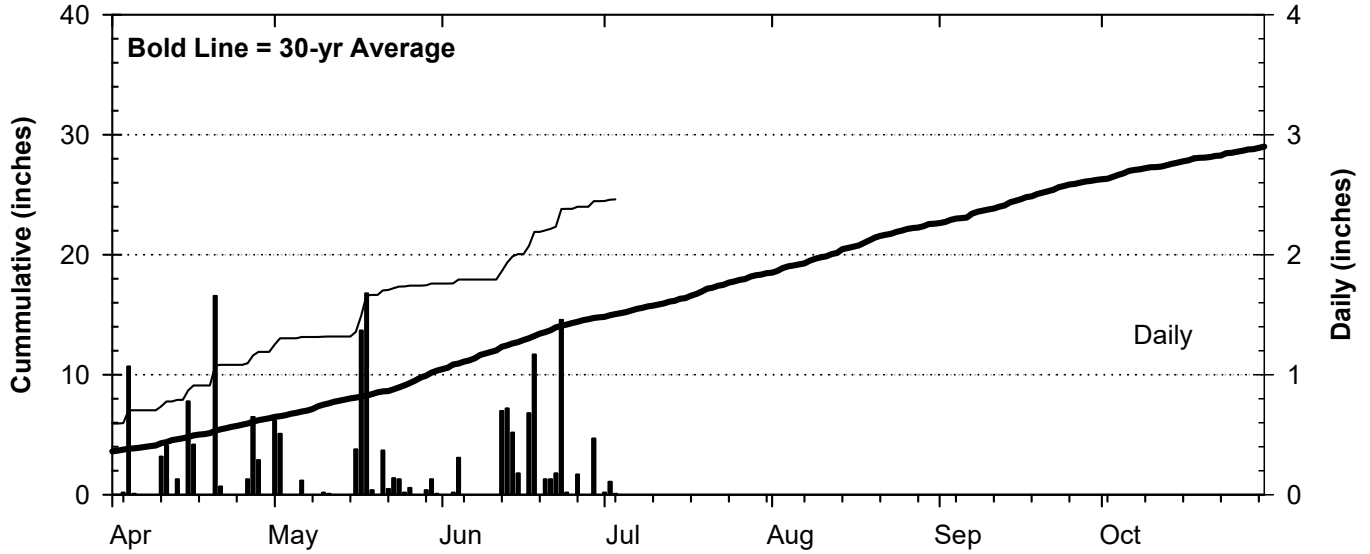

2017 Weather Summary for UW ARS - Arlington, WI

Precipitation

Daily Temperatures

Growing Degree Units (modified - base= 50, max = 86)

Bold Line = 30-yr Average for each planting date

2017 Weather Summary for UW ARS - Marshfield, WI

Precipitation

Daily Temperatures

Growing Degree Units (modified - base= 50, max = 86)

Bold Line = 30-yr Average for each planting date

Seasonal Growing Degree Unit and Precipitation Deviations from April 1 to the killing frost date $\leq 28^{\circ}\text{F}$ (or October 31). Years were selected using ± 1 standard deviation of the 30-year normal.