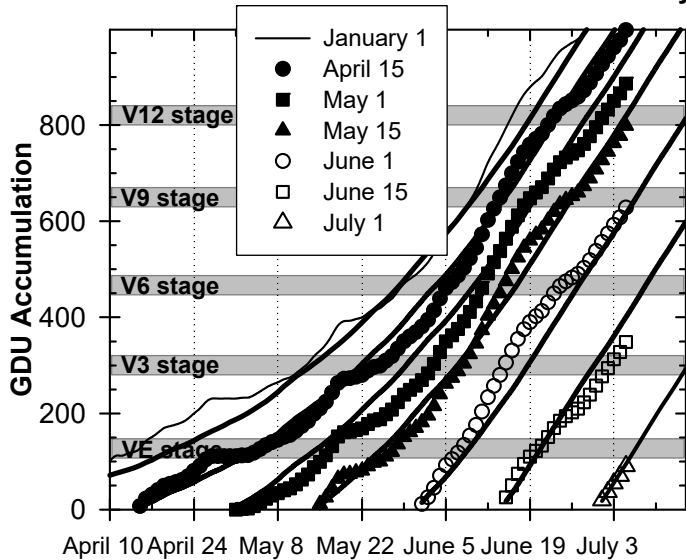

2017 Weather Summary for UW ARS - Arlington, WI

Precipitation

Daily Temperatures

Growing Degree Units (modified - base= 50, max = 86)

Bold Line = 30-yr Average for each planting date

2017 Weather Summary for UW ARS - Marshfield, WI

Precipitation

Daily Temperatures

Growing Degree Units (modified - base= 50, max = 86)

Bold Line = 30-yr Average for each planting date

Seasonal Growing Degree Unit and Precipitation Deviations from April 1 to the killing frost date $\leq 28^{\circ}\text{F}$ (or October 31). Years were selected using ± 1 standard deviation of the 30-year normal.