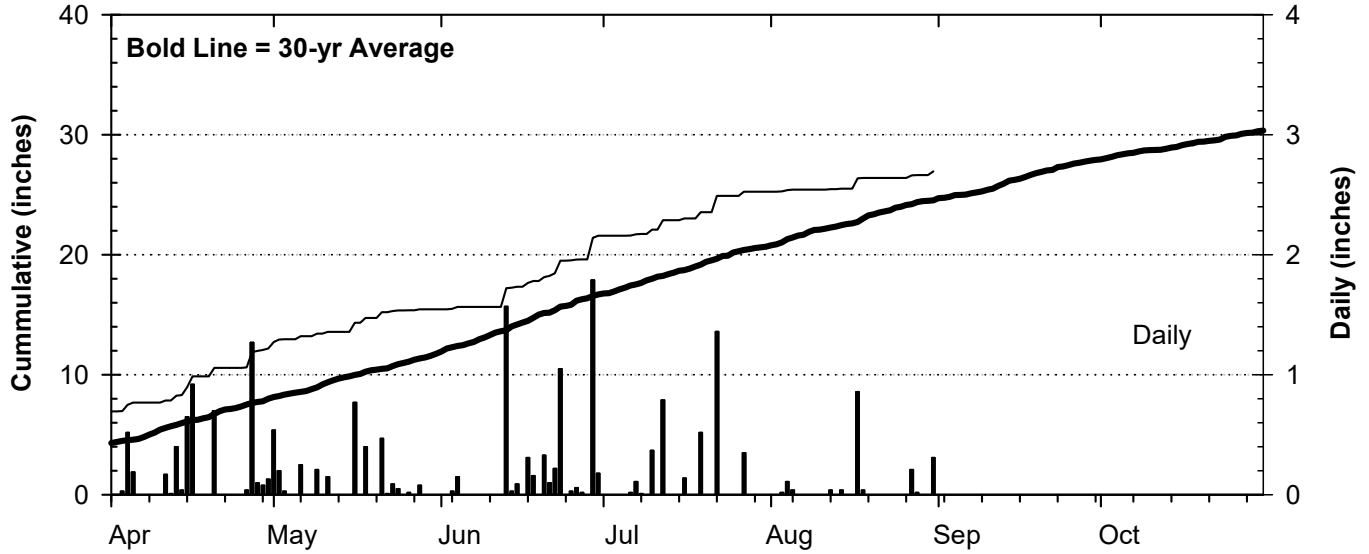

2017 Weather Summary for UW ARS - Arlington, WI

Precipitation

Daily Temperatures

Growing Degree Units (modified - base= 50, max = 86)

Bold Line = 30-yr Average for each planting date

2017 Weather Summary for UW ARS - Marshfield, WI

Precipitation

Daily Temperatures

Growing Degree Units (modified - base= 50, max = 86)

Bold Line = 30-yr Average for each planting date

Seasonal Growing Degree Unit and Precipitation Deviations from April 1 to the killing frost date $\leq 28^{\circ}\text{F}$ (or October 31). Years were selected using ± 1 standard deviation of the 30-year normal.