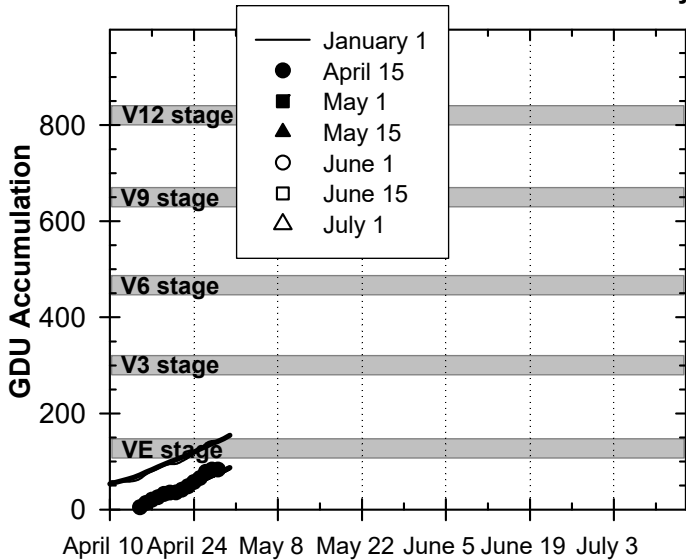

2017 Weather Summary for UW ARS - Arlington, WI

Precipitation

Daily Temperatures

Growing Degree Units (modified - base= 50, max = 86)

Bold Line = 30-yr Average for each planting date

2017 Weather Summary for UW ARS - Marshfield, WI

Precipitation

Daily Temperatures

Growing Degree Units (modified - base= 50, max = 86)

Bold Line = 30-yr Average for each planting date

Seasonal Growing Degree Unit and Precipitation Deviations from April 1 to the killing frost date $\leq 28^{\circ}\text{F}$ (or October 31). Years were selected using ± 1 standard deviation of the 30-year normal.