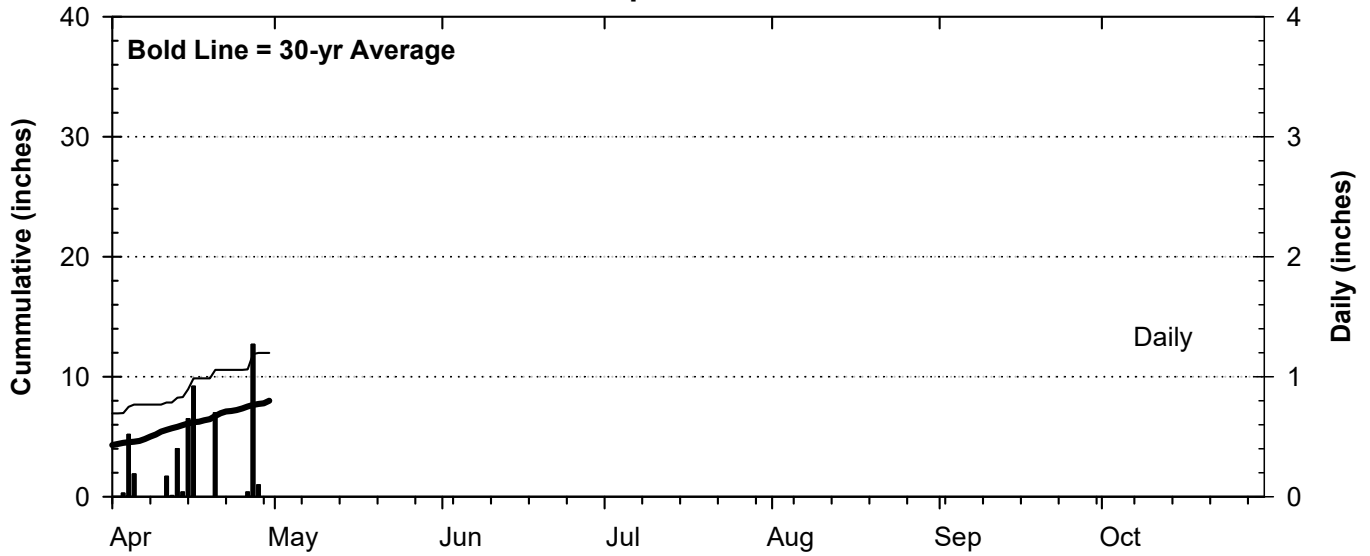

2017 Weather Summary for UW ARS - Arlington, WI

Precipitation

Daily Temperatures

Growing Degree Units (modified - base= 50, max = 86)

Bold Line = 30-yr Average for each planting date

2017 Weather Summary for UW ARS - Marshfield, WI

Precipitation

Daily Temperatures

Growing Degree Units (modified - base= 50, max = 86)

Bold Line = 30-yr Average for each planting date

Seasonal Growing Degree Unit and Precipitation Deviations from April 1 to the killing frost date $\leq 28^{\circ}\text{F}$ (or October 31). Years were selected using ± 1 standard deviation of the 30-year normal.