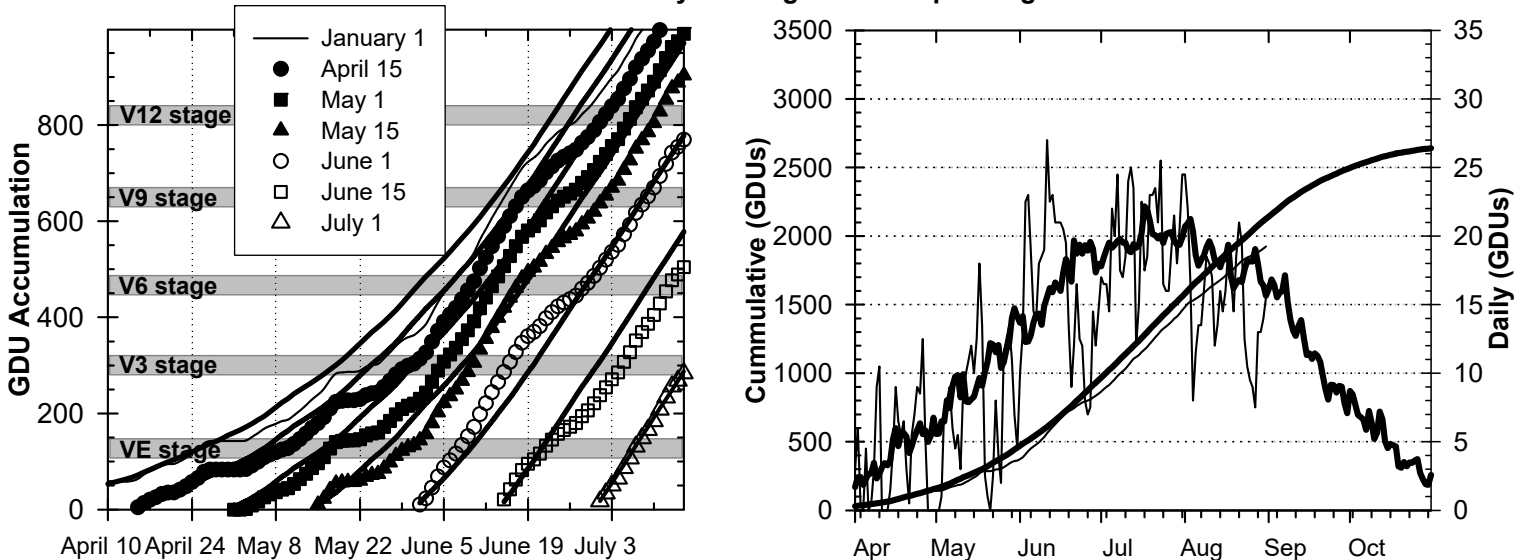

2017 Weather Summary for UW ARS - Arlington, WI

Precipitation

Daily Temperatures

Growing Degree Units (modified - base= 50, max = 86)

Bold Line = 30-yr Average for each planting date

2017 Weather Summary for UW ARS - Marshfield, WI

Precipitation

Daily Temperatures

Growing Degree Units (modified - base= 50, max = 86)

Bold Line = 30-yr Average for each planting date

Seasonal Growing Degree Unit and Precipitation Deviations from April 1 to the killing frost date $\leq 28^{\circ}\text{F}$ (or October 31). Years were selected using ± 1 standard deviation of the 30-year normal.