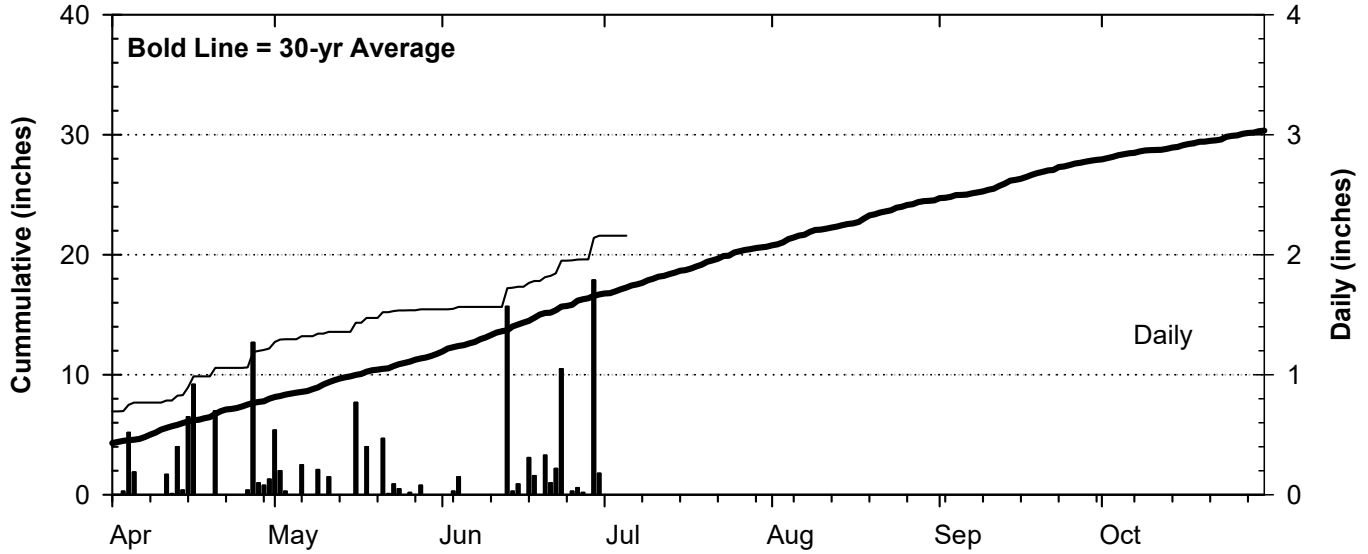

2017 Weather Summary for UW ARS - Arlington, WI

Precipitation

Daily Temperatures

Growing Degree Units (modified - base= 50, max = 86)

Bold Line = 30-yr Average for each planting date

2017 Weather Summary for UW ARS - Marshfield, WI

Precipitation

Daily Temperatures

Growing Degree Units (modified - base= 50, max = 86)

Bold Line = 30-yr Average for each planting date

Seasonal Growing Degree Unit and Precipitation Deviations from April 1 to the killing frost date $\leq 28^{\circ}\text{F}$ (or October 31). Years were selected using ± 1 standard deviation of the 30-year normal.