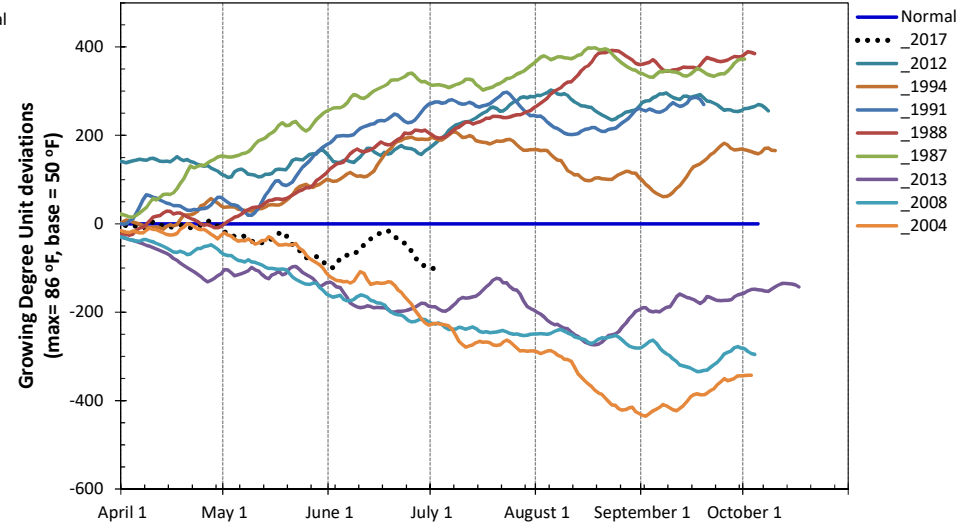

UW ARS - Marshfield