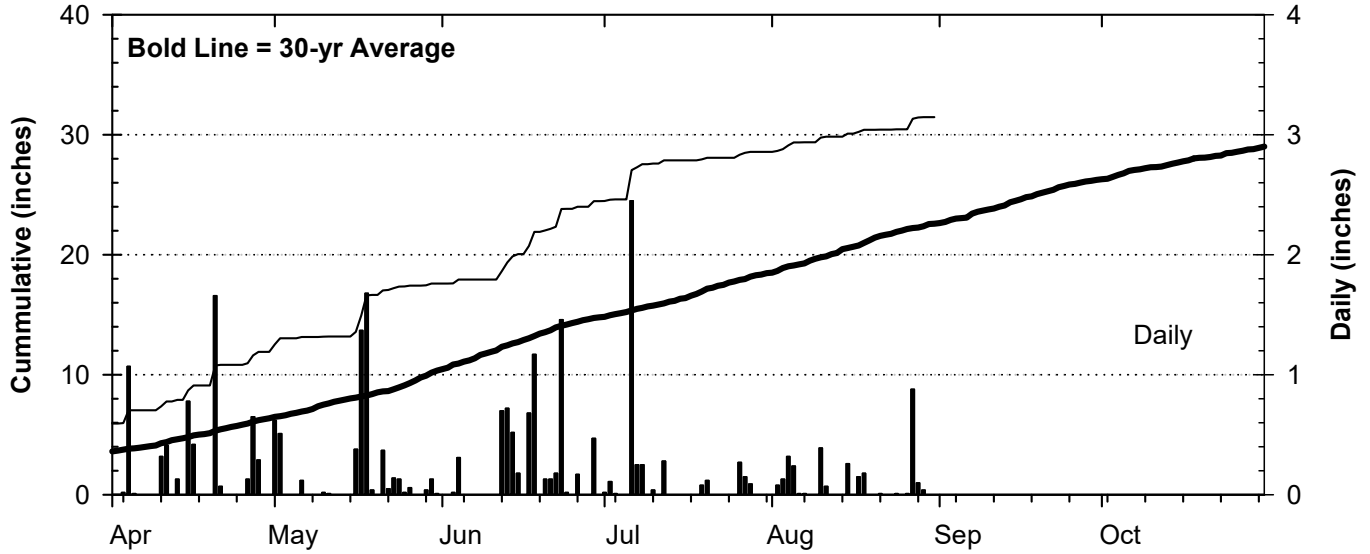

2017 Weather Summary for UW ARS - Arlington, WI

Precipitation

Daily Temperatures

Growing Degree Units (modified - base= 50, max = 86)

Bold Line = 30-yr Average for each planting date

2017 Weather Summary for UW ARS - Marshfield, WI

Precipitation

Daily Temperatures

Growing Degree Units (modified - base= 50, max = 86)

Bold Line = 30-yr Average for each planting date

Seasonal Growing Degree Unit and Precipitation Deviations from April 1 to the killing frost date $\leq 28^{\circ}\text{F}$ (or October 31). Years were selected using ± 1 standard deviation of the 30-year normal.