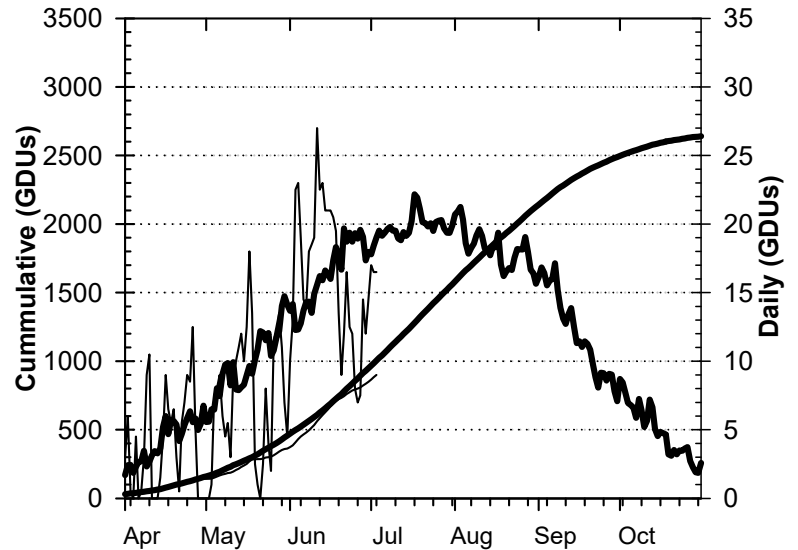

2017 Weather Summary for UW ARS - Arlington, WI

Precipitation

Daily Temperatures

Growing Degree Units (modified - base= 50, max = 86)

Bold Line = 30-yr Average for each planting date

2017 Weather Summary for UW ARS - Marshfield, WI

Precipitation

Daily Temperatures

Growing Degree Units (modified - base= 50, max = 86)

Bold Line = 30-yr Average for each planting date

Seasonal Growing Degree Unit and Precipitation Deviations from April 1 to the killing frost date $\leq 28^{\circ}\text{F}$ (or October 31). Years were selected using ± 1 standard deviation of the 30-year normal.