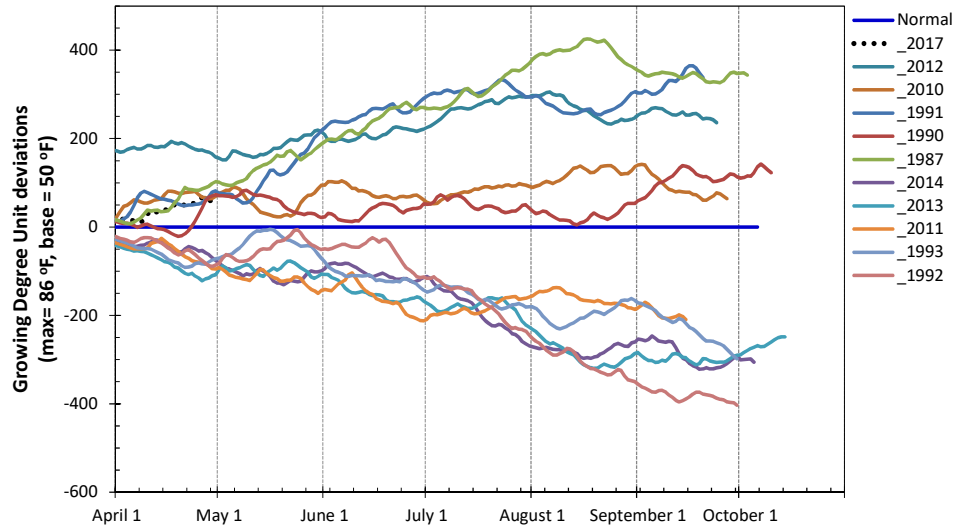

Seasonal Growing Degree Unit and Precipitation Deviations from April 1 to the killing frost date $\leq 28^{\circ}\text{F}$ (or October 31). Years were selected using ± 1 standard deviation of the 30-year normal.

UW ARS - Arlington