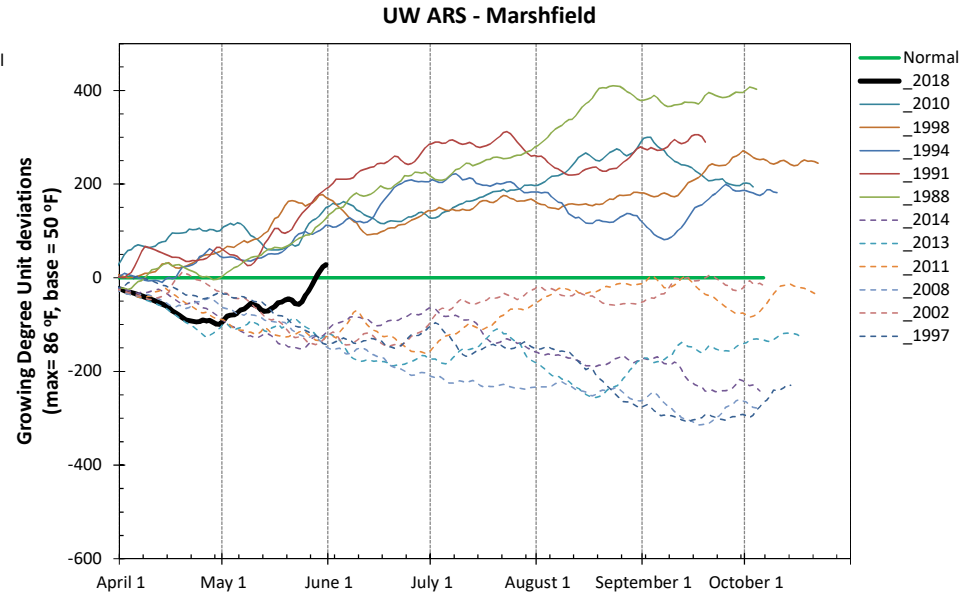

**2018 Seasonal Growing Degree Unit and Precipitation Deviations from April 1 to the killing frost date $\leq 28^{\circ}\text{F}$ (or October 31).
Years were selected using ± 1 standard deviation of the 30-year normal.**

Solid lines are years that were warmer/wetter from April 1 to day of year. Dashed lines are years that were cooler/drier from April 1 to day of year.

2018 Weather Summary for UW ARS - Arlington, WI

Precipitation

Daily Temperatures

Growing Degree Units (modified - base= 50, max = 86)

Bold Line = 30-yr Average for each planting date

2018 Weather Summary for UW ARS - Marshfield, WI

Precipitation

Daily Temperatures

Growing Degree Units (modified - base= 50, max = 86)

Bold Line = 30-yr Average for each planting date