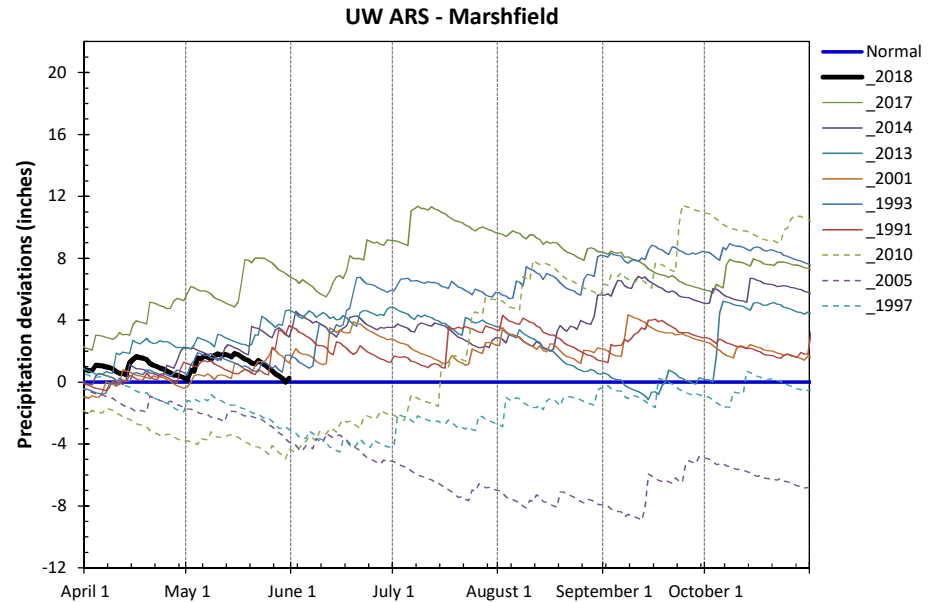

**2018 Seasonal Growing Degree Unit and Precipitation Deviations from April 1 to the killing frost date $\leq 28^{\circ}\text{F}$ (or October 31).
Years were selected using ± 1 standard deviation of the 30-year normal.**

Solid lines are years that were warmer/wetter from April 1 to day of year. Dashed lines are years that were cooler/drier from April 1 to day of year.

2018 Weather Summary for UW ARS - Arlington, WI

Precipitation

Daily Temperatures

Growing Degree Units (modified - base= 50, max = 86)

Bold Line = 30-yr Average for each planting date

2018 Weather Summary for UW ARS - Marshfield, WI

Precipitation

Daily Temperatures

Growing Degree Units (modified - base= 50, max = 86)

Bold Line = 30-yr Average for each planting date