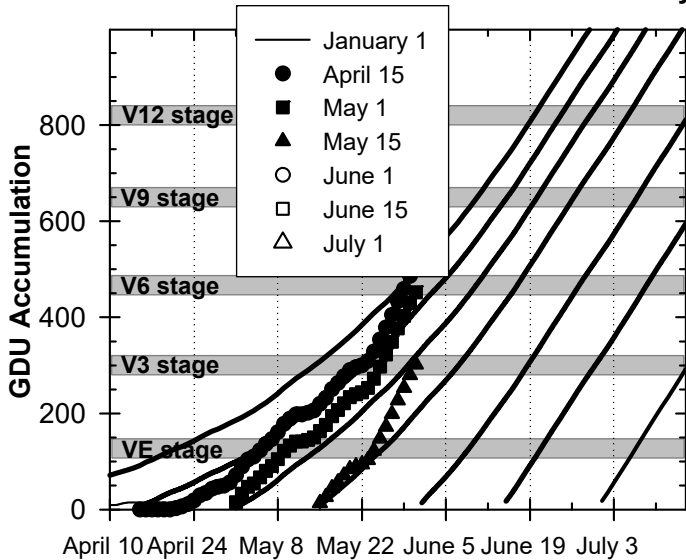

**2018 Seasonal Growing Degree Unit and Precipitation Deviations from April 1 to the killing frost date $\leq 28^{\circ}\text{F}$ (or October 31).
Years were selected using ± 1 standard deviation of the 30-year normal.**

Solid lines are years that were warmer/wetter from April 1 to day of year. Dashed lines are years that were cooler/drier from April 1 to day of year.

2018 Weather Summary for UW ARS - Arlington, WI

Precipitation

Daily Temperatures

Growing Degree Units (modified - base= 50, max = 86)

Bold Line = 30-yr Average for each planting date

2018 Weather Summary for UW ARS - Marshfield, WI

Precipitation

Daily Temperatures

Growing Degree Units (modified - base= 50, max = 86)

Bold Line = 30-yr Average for each planting date