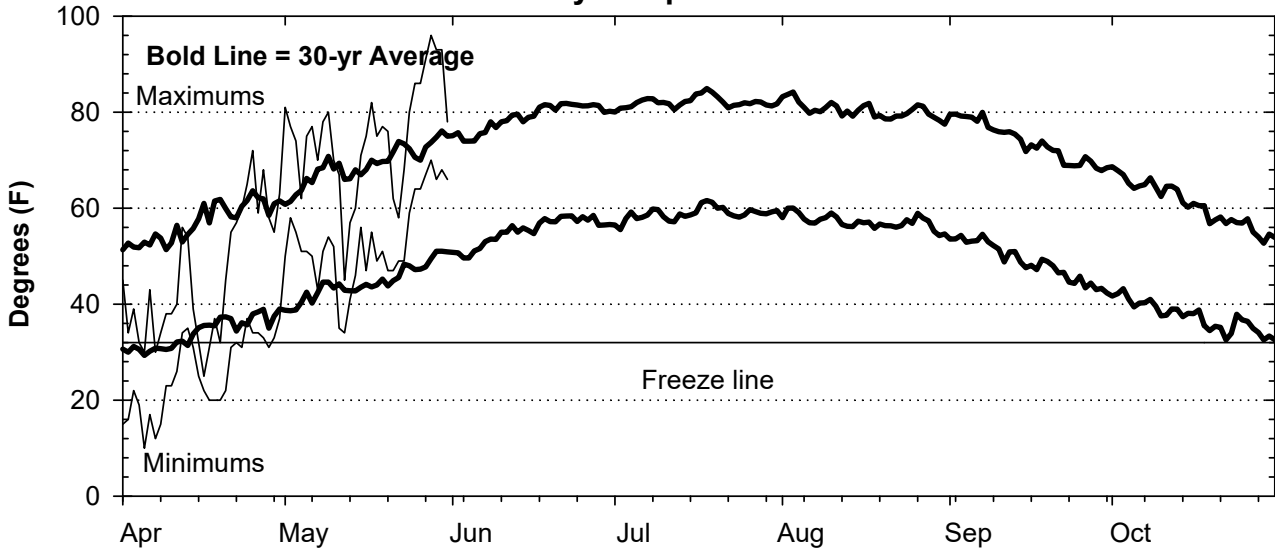

**2018 Seasonal Growing Degree Unit and Precipitation Deviations from April 1 to the killing frost date $\leq 28^{\circ}\text{F}$ (or October 31).
Years were selected using ± 1 standard deviation of the 30-year normal.**

Solid lines are years that were warmer/wetter from April 1 to day of year. Dashed lines are years that were cooler/drier from April 1 to day of year.

2018 Weather Summary for UW ARS - Arlington, WI

Precipitation

Daily Temperatures

Growing Degree Units (modified - base= 50, max = 86)

Bold Line = 30-yr Average for each planting date

2018 Weather Summary for UW ARS - Marshfield, WI

Precipitation

Daily Temperatures

Growing Degree Units (modified - base= 50, max = 86)

Bold Line = 30-yr Average for each planting date