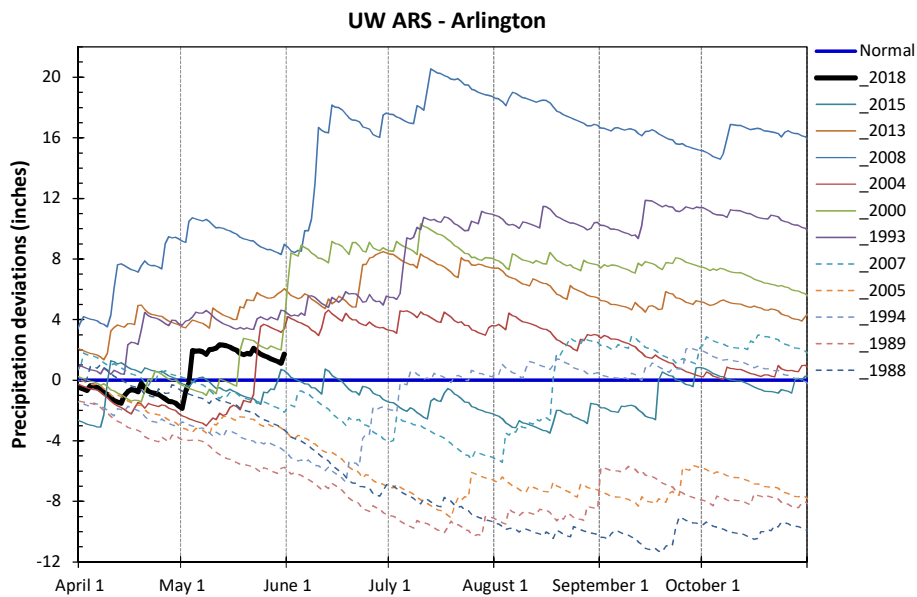

**2018 Seasonal Growing Degree Unit and Precipitation Deviations from April 1 to the killing frost date $\leq 28^{\circ}\text{F}$ (or October 31).
Years were selected using ± 1 standard deviation of the 30-year normal.**

Solid lines are years that were warmer/wetter from April 1 to day of year. Dashed lines are years that were cooler/drier from April 1 to day of year.

2018 Weather Summary for UW ARS - Arlington, WI

Precipitation

Bold Line = 30-yr Average for each planting date