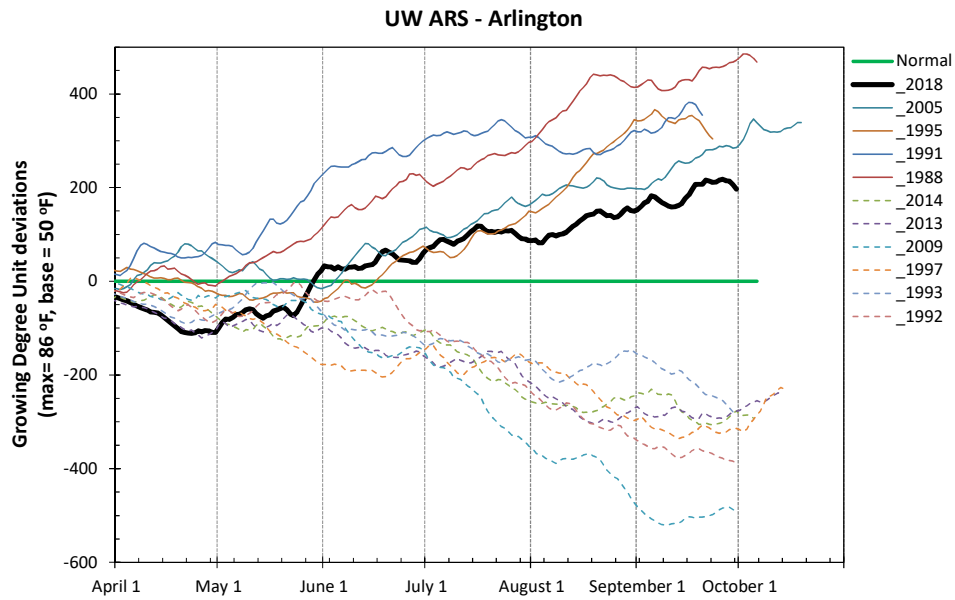

**2018 Seasonal Growing Degree Unit and Precipitation Deviations from April 1 to the killing frost date $\leq 28^{\circ}\text{F}$ (or October 31).
Years were selected using ± 1 standard deviation of the 30-year normal.**

Solid lines are years that were warmer/wetter from April 1 to day of year. Dashed lines are years that were cooler/drier from April 1 to day of year.

2018 Weather Summary for UW ARS - Arlington, WI

Precipitation

Bold Line = 30-yr Average for each planting date