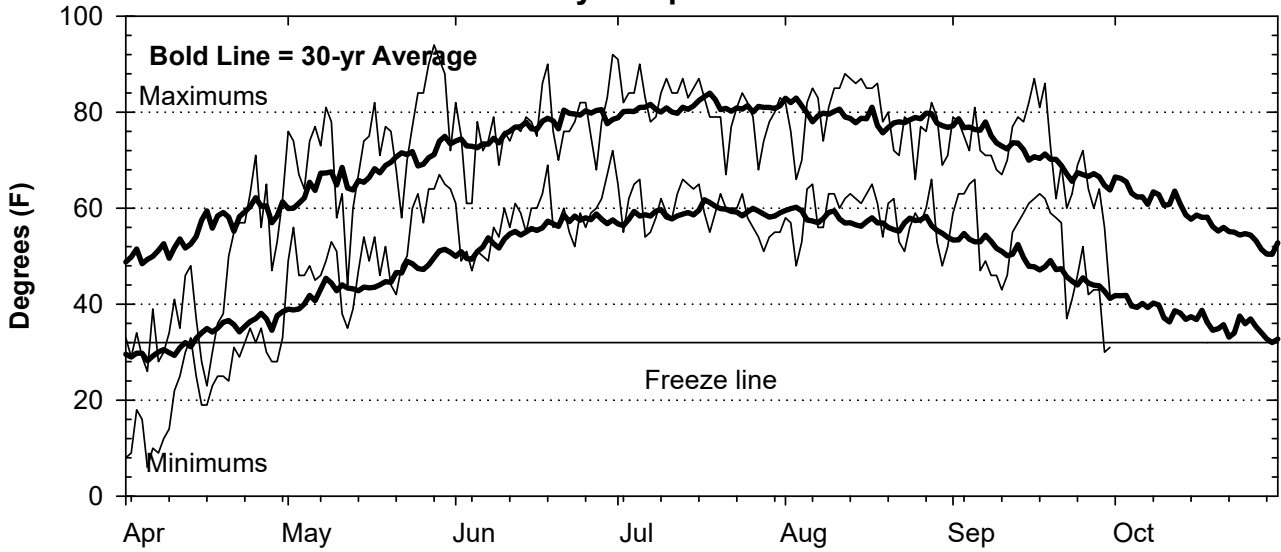

**2018 Seasonal Growing Degree Unit and Precipitation Deviations from April 1 to the killing frost date $\leq 28^{\circ}\text{F}$ (or October 31).
Years were selected using ± 1 standard deviation of the 30-year normal.**

Solid lines are years that were warmer/wetter from April 1 to day of year. Dashed lines are years that were cooler/drier from April 1 to day of year.

2018 Weather Summary for UW ARS - Arlington, WI

Precipitation

Daily Temperatures

Growing Degree Units (modified - base= 50, max = 86)

Bold Line = 30-yr Average for each planting date

2018 Weather Summary for UW ARS - Marshfield, WI

Precipitation

Daily Temperatures

Growing Degree Units (modified - base= 50, max = 86)

Bold Line = 30-yr Average for each planting date