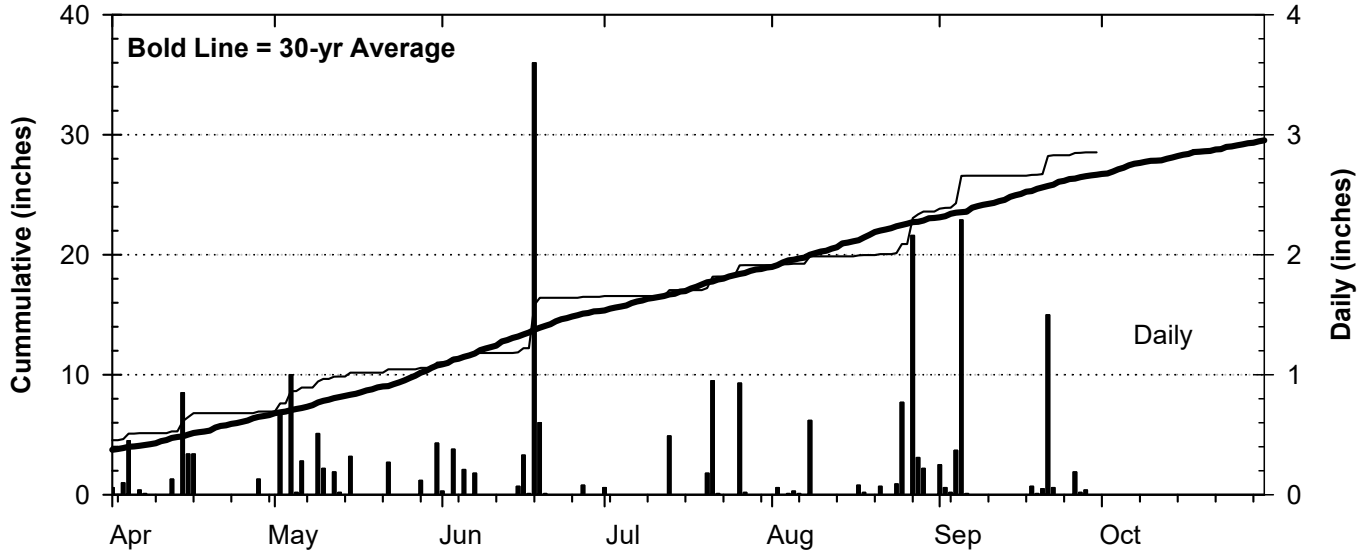

**2018 Seasonal Growing Degree Unit and Precipitation Deviations from April 1 to the killing frost date $\leq 28^{\circ}\text{F}$ (or October 31).
Years were selected using ± 1 standard deviation of the 30-year normal.**

Solid lines are years that were warmer/wetter from April 1 to day of year. Dashed lines are years that were cooler/drier from April 1 to day of year.

2018 Weather Summary for UW ARS - Arlington, WI

Precipitation

Daily Temperatures

Growing Degree Units (modified - base= 50, max = 86)

Bold Line = 30-yr Average for each planting date

2018 Weather Summary for UW ARS - Marshfield, WI

Precipitation

Daily Temperatures

Growing Degree Units (modified - base= 50, max = 86)

Bold Line = 30-yr Average for each planting date