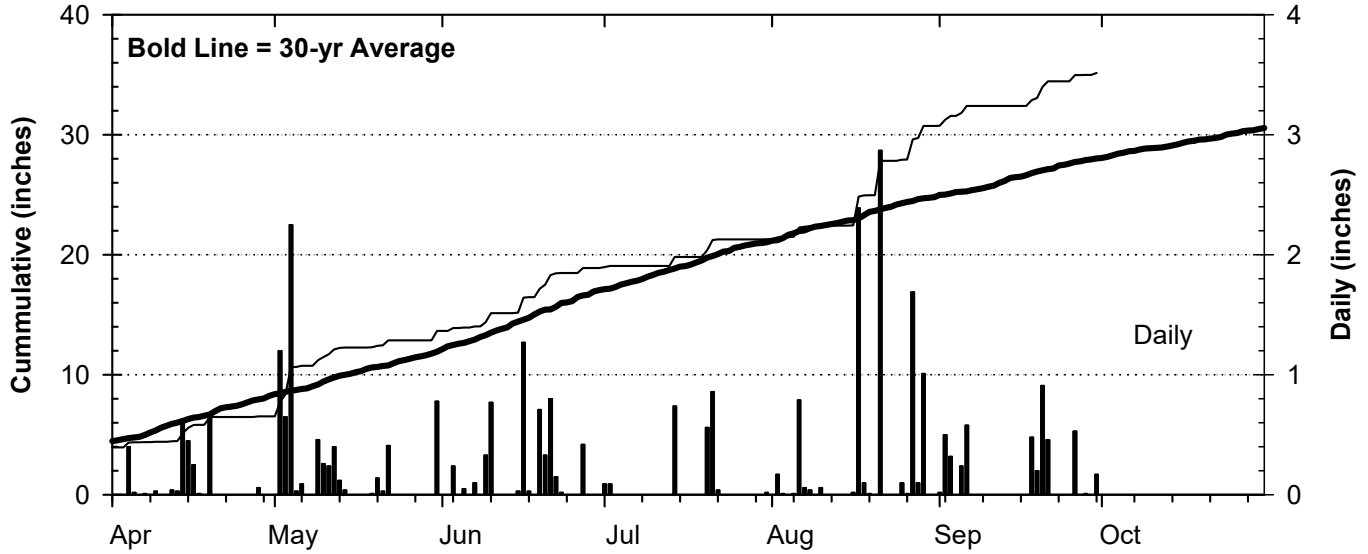

**2018 Seasonal Growing Degree Unit and Precipitation Deviations from April 1 to the killing frost date $\leq 28^{\circ}\text{F}$ (or October 31).
Years were selected using ± 1 standard deviation of the 30-year normal.**

Solid lines are years that were warmer/wetter from April 1 to day of year. Dashed lines are years that were cooler/drier from April 1 to day of year.

2018 Weather Summary for UW ARS - Arlington, WI

Precipitation

Daily Temperatures

Growing Degree Units (modified - base= 50, max = 86)

Bold Line = 30-yr Average for each planting date

2018 Weather Summary for UW ARS - Marshfield, WI

Precipitation

Daily Temperatures

Growing Degree Units (modified - base= 50, max = 86)

Bold Line = 30-yr Average for each planting date