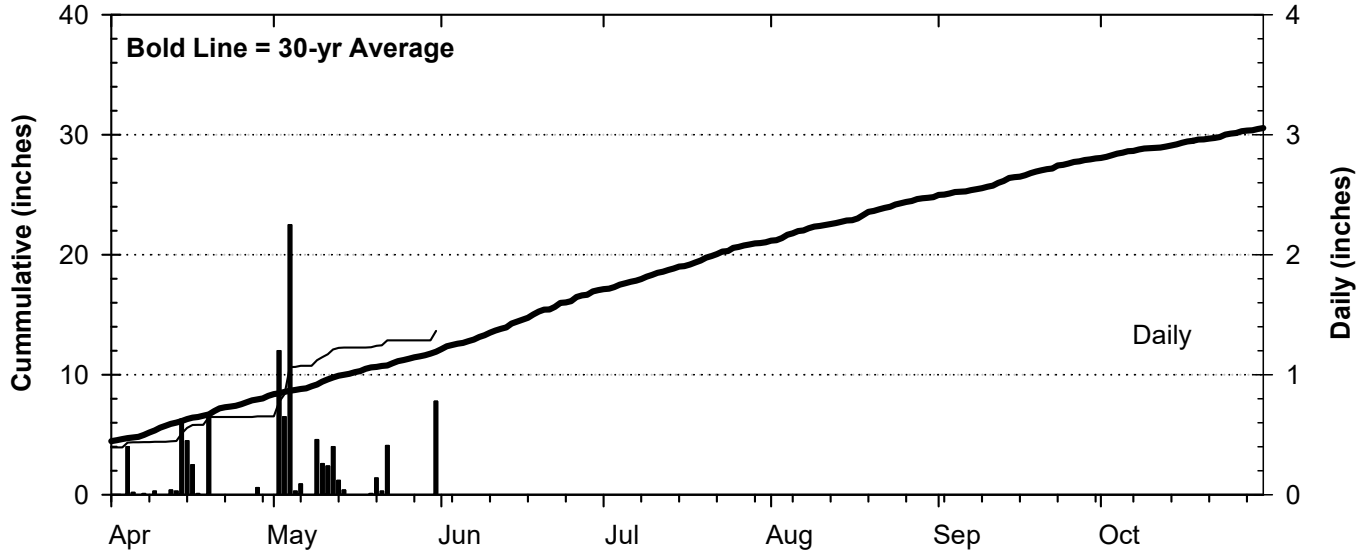

**2018 Seasonal Growing Degree Unit and Precipitation Deviations from April 1 to the killing frost date $\leq 28^{\circ}\text{F}$ (or October 31).
Years were selected using ± 1 standard deviation of the 30-year normal.**

Solid lines are years that were warmer/wetter from April 1 to day of year. Dashed lines are years that were cooler/drier from April 1 to day of year.

2018 Weather Summary for UW ARS - Arlington, WI

Precipitation

Daily Temperatures

Growing Degree Units (modified - base= 50, max = 86)

Bold Line = 30-yr Average for each planting date

2018 Weather Summary for UW ARS - Marshfield, WI

Precipitation

Daily Temperatures

Growing Degree Units (modified - base= 50, max = 86)

Bold Line = 30-yr Average for each planting date