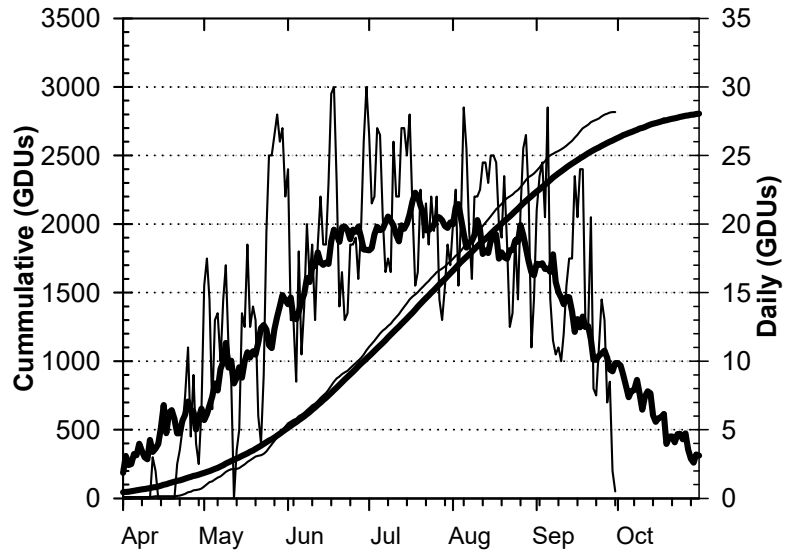

**2018 Seasonal Growing Degree Unit and Precipitation Deviations from April 1 to the killing frost date $\leq 28^{\circ}\text{F}$ (or October 31).
Years were selected using ± 1 standard deviation of the 30-year normal.**

Solid lines are years that were warmer/wetter from April 1 to day of year. Dashed lines are years that were cooler/drier from April 1 to day of year.

2018 Weather Summary for UW ARS - Arlington, WI

Precipitation

Daily Temperatures

Growing Degree Units (modified - base= 50, max = 86)

Bold Line = 30-yr Average for each planting date

2018 Weather Summary for UW ARS - Marshfield, WI

Precipitation

Daily Temperatures

Growing Degree Units (modified - base= 50, max = 86)

Bold Line = 30-yr Average for each planting date