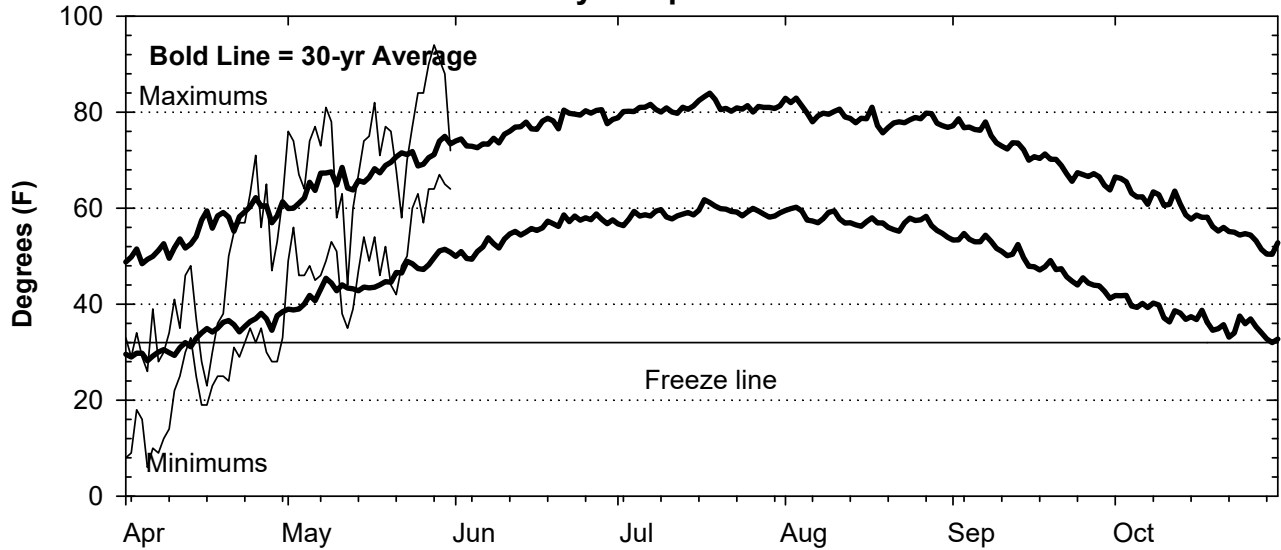

**2018 Seasonal Growing Degree Unit and Precipitation Deviations from April 1 to the killing frost date $\leq 28^{\circ}\text{F}$ (or October 31).
Years were selected using ± 1 standard deviation of the 30-year normal.**

Solid lines are years that were warmer/wetter from April 1 to day of year. Dashed lines are years that were cooler/drier from April 1 to day of year.

2018 Weather Summary for UW ARS - Arlington, WI

Precipitation

Daily Temperatures

Growing Degree Units (modified - base= 50, max = 86)

Bold Line = 30-yr Average for each planting date

2018 Weather Summary for UW ARS - Marshfield, WI

Precipitation

Daily Temperatures

Growing Degree Units (modified - base= 50, max = 86)

Bold Line = 30-yr Average for each planting date