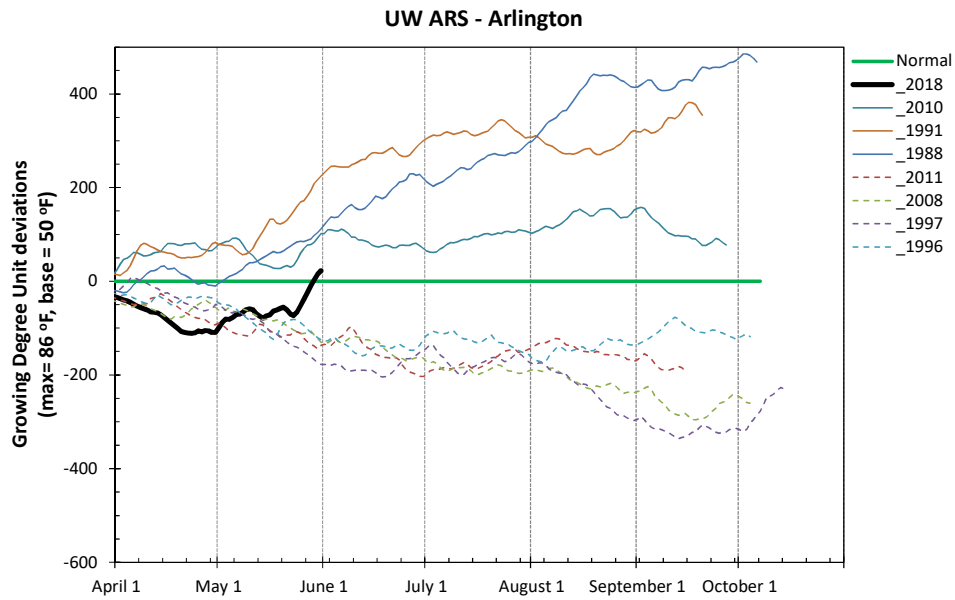

**2018 Seasonal Growing Degree Unit and Precipitation Deviations from April 1 to the killing frost date $\leq 28^{\circ}\text{F}$ (or October 31).
Years were selected using ± 1 standard deviation of the 30-year normal.**

Solid lines are years that were warmer/wetter from April 1 to day of year. Dashed lines are years that were cooler/drier from April 1 to day of year.

2018 Weather Summary for UW ARS - Arlington, WI

Precipitation

Bold Line = 30-yr Average for each planting date