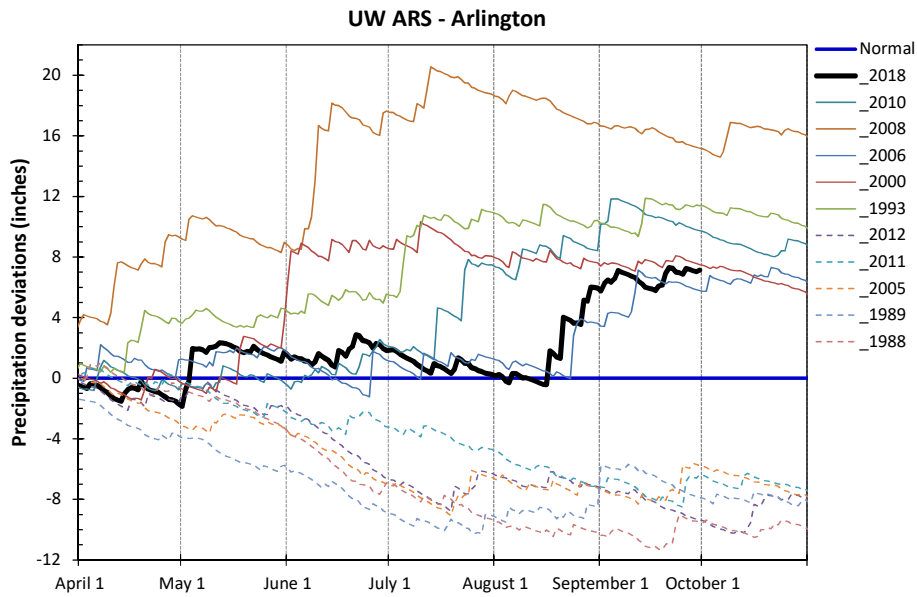

**2018 Seasonal Growing Degree Unit and Precipitation Deviations from April 1 to the killing frost date $\leq 28^{\circ}\text{F}$ (or October 31).
Years were selected using ± 1 standard deviation of the 30-year normal.**

Solid lines are years that were warmer/wetter from April 1 to day of year. Dashed lines are years that were cooler/drier from April 1 to day of year.

2018 Weather Summary for UW ARS - Arlington, WI

Precipitation

Bold Line = 30-yr Average for each planting date