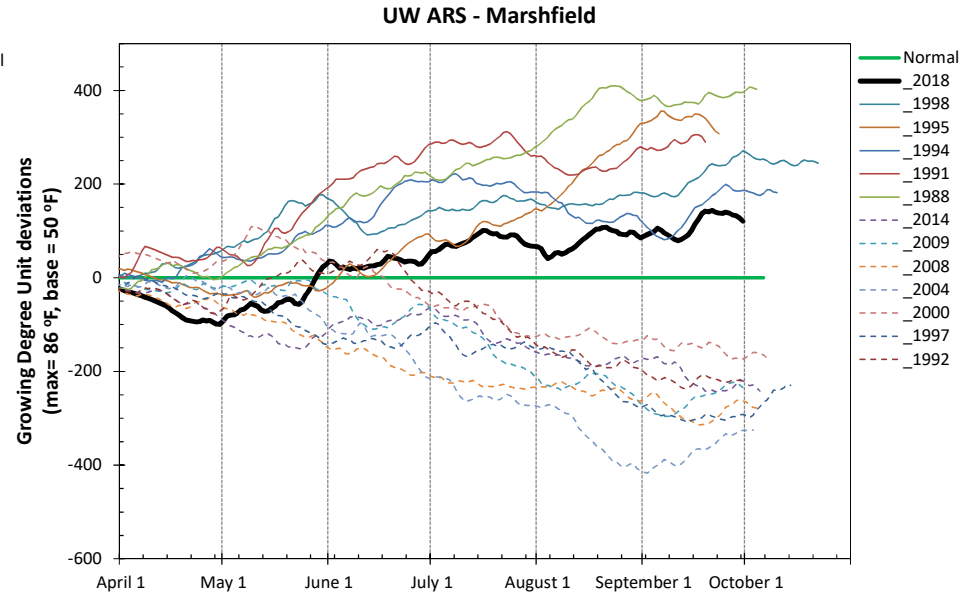

**2018 Seasonal Growing Degree Unit and Precipitation Deviations from April 1 to the killing frost date $\leq 28^{\circ}\text{F}$ (or October 31).
Years were selected using ± 1 standard deviation of the 30-year normal.**

Solid lines are years that were warmer/wetter from April 1 to day of year. Dashed lines are years that were cooler/drier from April 1 to day of year.

2018 Weather Summary for UW ARS - Arlington, WI

Precipitation

Daily Temperatures

Growing Degree Units (modified - base= 50, max = 86)

Bold Line = 30-yr Average for each planting date

2018 Weather Summary for UW ARS - Marshfield, WI

Precipitation

Daily Temperatures

Growing Degree Units (modified - base= 50, max = 86)

Bold Line = 30-yr Average for each planting date