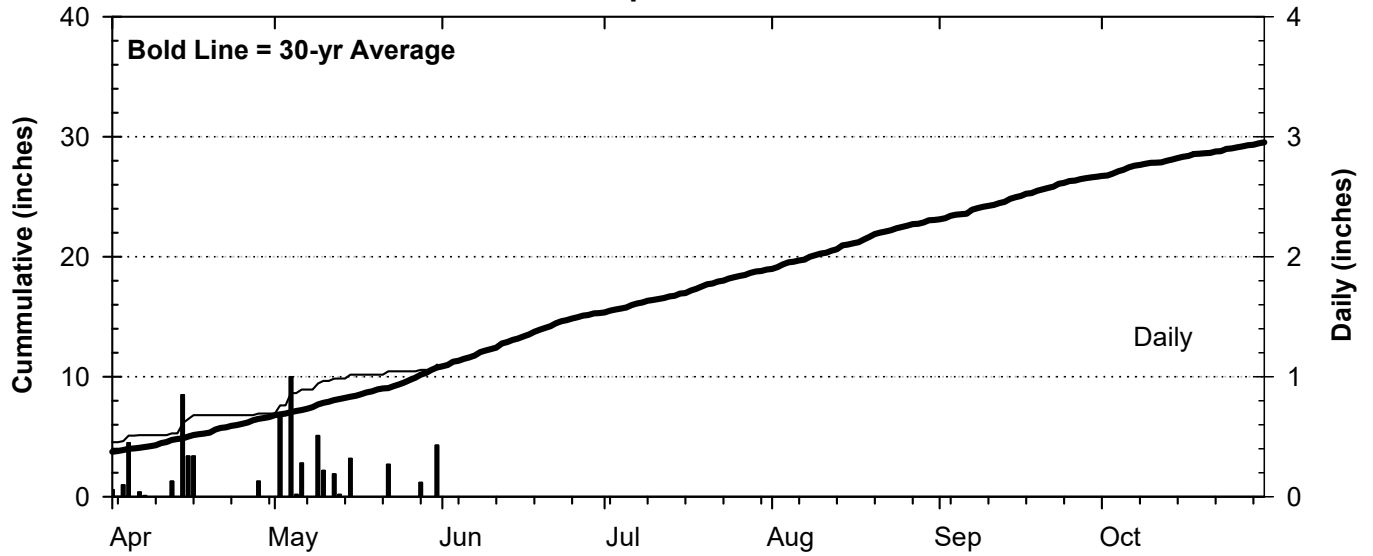

**2018 Seasonal Growing Degree Unit and Precipitation Deviations from April 1 to the killing frost date $\leq 28^{\circ}\text{F}$ (or October 31).
Years were selected using ± 1 standard deviation of the 30-year normal.**

Solid lines are years that were warmer/wetter from April 1 to day of year. Dashed lines are years that were cooler/drier from April 1 to day of year.

2018 Weather Summary for UW ARS - Arlington, WI

Precipitation

Daily Temperatures

Growing Degree Units (modified - base= 50, max = 86)

Bold Line = 30-yr Average for each planting date

2018 Weather Summary for UW ARS - Marshfield, WI

Precipitation

Daily Temperatures

Growing Degree Units (modified - base= 50, max = 86)

Bold Line = 30-yr Average for each planting date