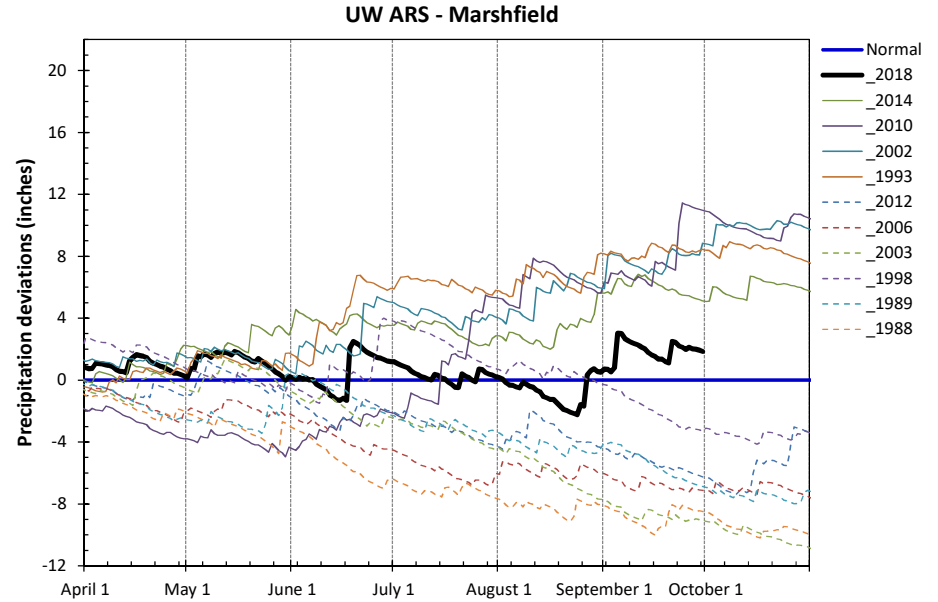

**2018 Seasonal Growing Degree Unit and Precipitation Deviations from April 1 to the killing frost date $\leq 28^{\circ}\text{F}$ (or October 31).
Years were selected using ± 1 standard deviation of the 30-year normal.**

Solid lines are years that were warmer/wetter from April 1 to day of year. Dashed lines are years that were cooler/drier from April 1 to day of year.

2018 Weather Summary for UW ARS - Arlington, WI

Precipitation

Daily Temperatures

Growing Degree Units (modified - base= 50, max = 86)

Bold Line = 30-yr Average for each planting date

2018 Weather Summary for UW ARS - Marshfield, WI

Precipitation

Daily Temperatures

Growing Degree Units (modified - base= 50, max = 86)

Bold Line = 30-yr Average for each planting date