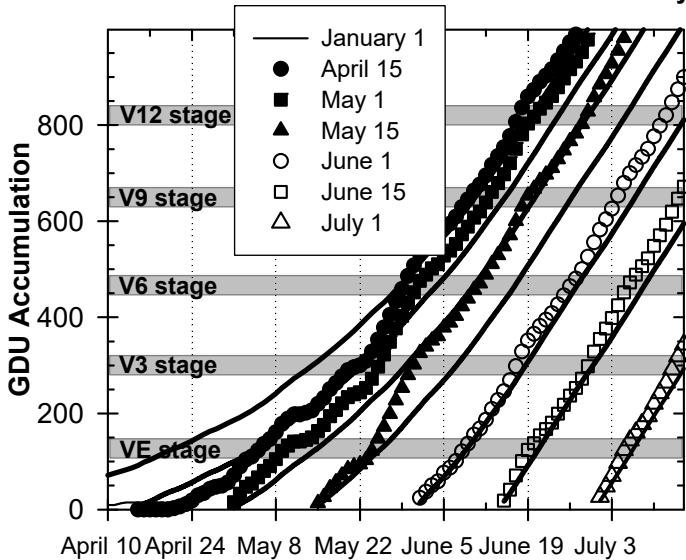

**2018 Seasonal Growing Degree Unit and Precipitation Deviations from April 1 to the killing frost date $\leq 28^{\circ}\text{F}$ (or October 31).
Years were selected using ± 1 standard deviation of the 30-year normal.**

Solid lines are years that were warmer/wetter from April 1 to day of year. Dashed lines are years that were cooler/drier from April 1 to day of year.

2018 Weather Summary for UW ARS - Arlington, WI

Precipitation

Daily Temperatures

Growing Degree Units (modified - base= 50, max = 86)

Bold Line = 30-yr Average for each planting date

2018 Weather Summary for UW ARS - Marshfield, WI

Precipitation

Daily Temperatures

Growing Degree Units (modified - base= 50, max = 86)

Bold Line = 30-yr Average for each planting date