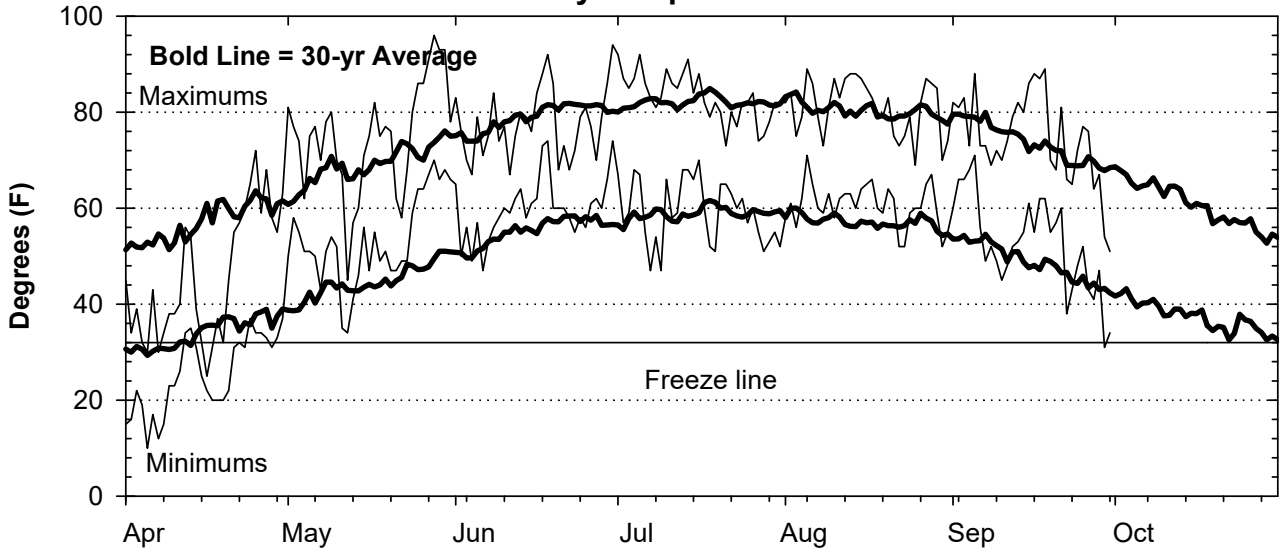

**2018 Seasonal Growing Degree Unit and Precipitation Deviations from April 1 to the killing frost date $\leq 28^{\circ}\text{F}$ (or October 31).
Years were selected using ± 1 standard deviation of the 30-year normal.**

Solid lines are years that were warmer/wetter from April 1 to day of year. Dashed lines are years that were cooler/drier from April 1 to day of year.

2018 Weather Summary for UW ARS - Arlington, WI

Precipitation

Daily Temperatures

Growing Degree Units (modified - base= 50, max = 86)

Bold Line = 30-yr Average for each planting date

2018 Weather Summary for UW ARS - Marshfield, WI

Precipitation

Daily Temperatures

Growing Degree Units (modified - base= 50, max = 86)

Bold Line = 30-yr Average for each planting date