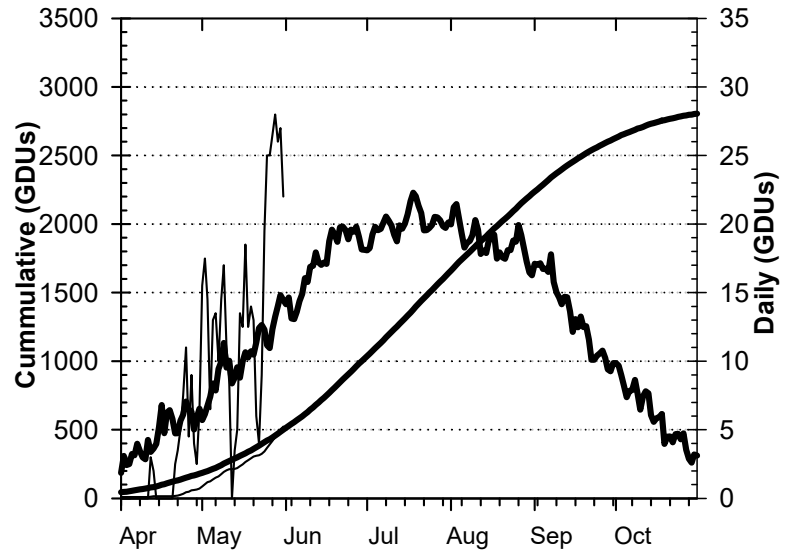

**2018 Seasonal Growing Degree Unit and Precipitation Deviations from April 1 to the killing frost date $\leq 28^{\circ}\text{F}$ (or October 31).
Years were selected using ± 1 standard deviation of the 30-year normal.**

Solid lines are years that were warmer/wetter from April 1 to day of year. Dashed lines are years that were cooler/drier from April 1 to day of year.

2018 Weather Summary for UW ARS - Arlington, WI

Precipitation

Daily Temperatures

Growing Degree Units (modified - base= 50, max = 86)

Bold Line = 30-yr Average for each planting date

2018 Weather Summary for UW ARS - Marshfield, WI

Precipitation

Daily Temperatures

Growing Degree Units (modified - base= 50, max = 86)

Bold Line = 30-yr Average for each planting date