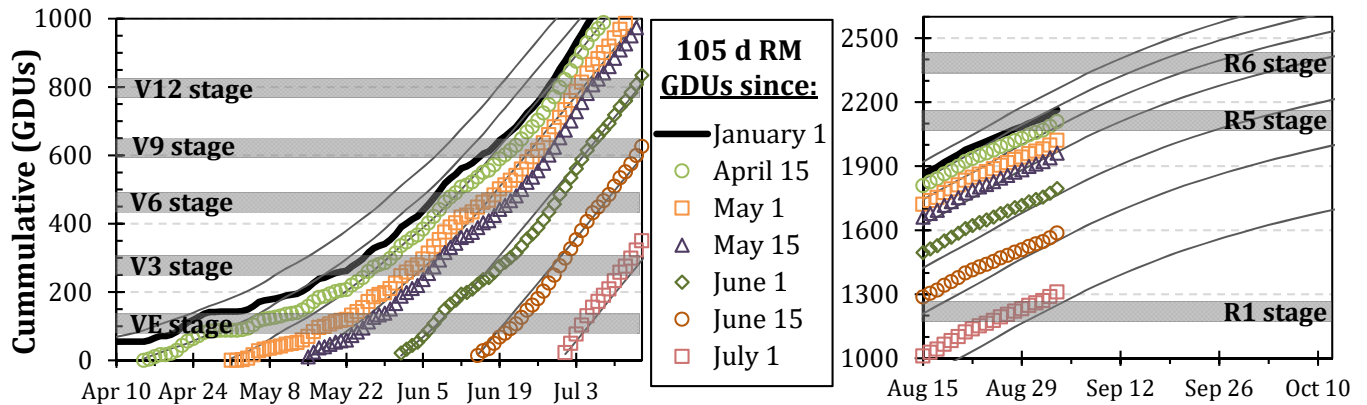

**2019 Seasonal Growing Degree Unit and Precipitation Deviations from April 1 to the current date (or fall killing frost date $\leq 28^{\circ}\text{F}$ or October 31).
Years were selected using ± 1 standard deviation of the 30-year normal.**

Solid lines are years that were warmer/wetter from April 1 to day of year. Dashed lines are years that were cooler/drier from April 1 to day of year.

2019 Weather Summary for UW ARS - Arlington, WI

Bold Line = 30 year Normal

2019 Weather Summary for UW ARS - Marshfield, WI

Bold Line = 30 year Normal