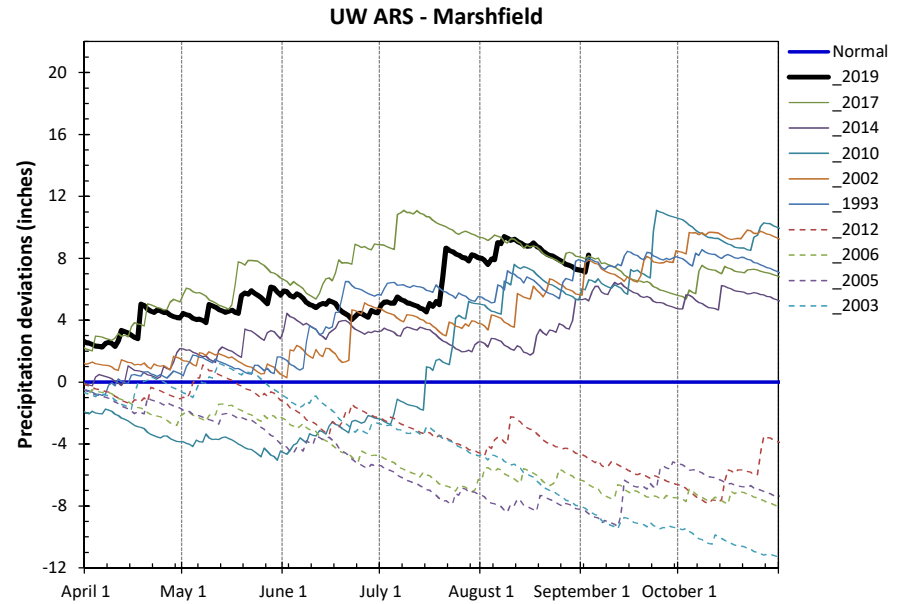

**2019 Seasonal Growing Degree Unit and Precipitation Deviations from April 1 to the current date (or fall killing frost date $\leq 28^{\circ}\text{F}$ or October 31).
Years were selected using ± 1 standard deviation of the 30-year normal.**

Solid lines are years that were warmer/wetter from April 1 to day of year. Dashed lines are years that were cooler/drier from April 1 to day of year.

2019 Weather Summary for UW ARS - Arlington, WI

Bold Line = 30 year Normal

2019 Weather Summary for UW ARS - Marshfield, WI

Bold Line = 30 year Normal