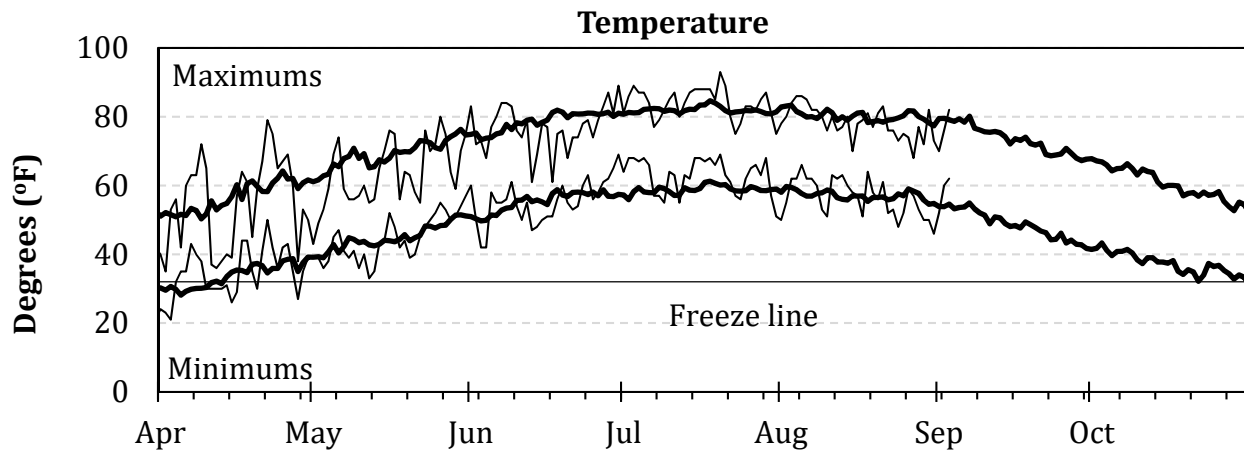

**2019 Seasonal Growing Degree Unit and Precipitation Deviations from April 1 to the current date (or fall killing frost date $\leq 28^{\circ}\text{F}$ or October 31).
Years were selected using ± 1 standard deviation of the 30-year normal.**

Solid lines are years that were warmer/wetter from April 1 to day of year. Dashed lines are years that were cooler/drier from April 1 to day of year.

2019 Weather Summary for UW ARS - Arlington, WI

Bold Line = 30 year Normal