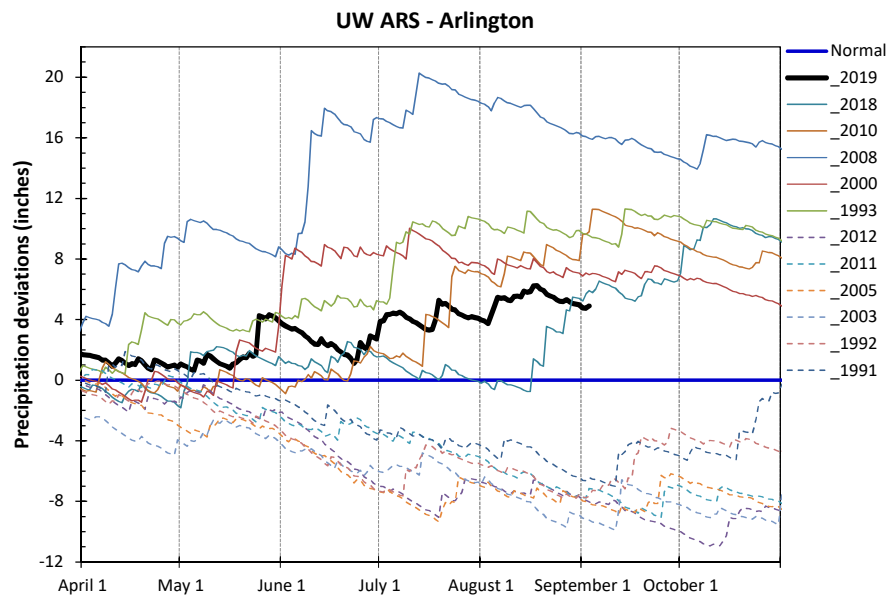

**2019 Seasonal Growing Degree Unit and Precipitation Deviations from April 1 to the current date (or fall killing frost date $\leq 28^{\circ}\text{F}$ or October 31).
Years were selected using ± 1 standard deviation of the 30-year normal.**

Solid lines are years that were warmer/wetter from April 1 to day of year. Dashed lines are years that were cooler/drier from April 1 to day of year.

2019 Weather Summary for UW ARS - Arlington, WI

Bold Line = 30 year Normal

2019 Weather Summary for UW ARS - Marshfield, WI

Bold Line = 30 year Normal