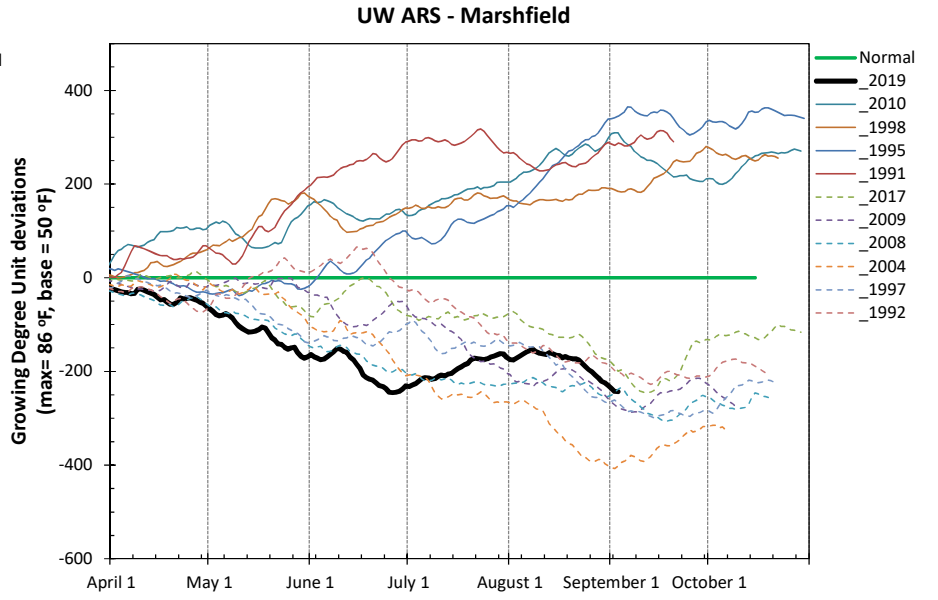

**2019 Seasonal Growing Degree Unit and Precipitation Deviations from April 1 to the current date (or fall killing frost date $\leq 28^{\circ}\text{F}$ or October 31).
Years were selected using ± 1 standard deviation of the 30-year normal.**

Solid lines are years that were warmer/wetter from April 1 to day of year. Dashed lines are years that were cooler/drier from April 1 to day of year.

2019 Weather Summary for UW ARS - Arlington, WI

Bold Line = 30 year Normal

2019 Weather Summary for UW ARS - Marshfield, WI

Bold Line = 30 year Normal