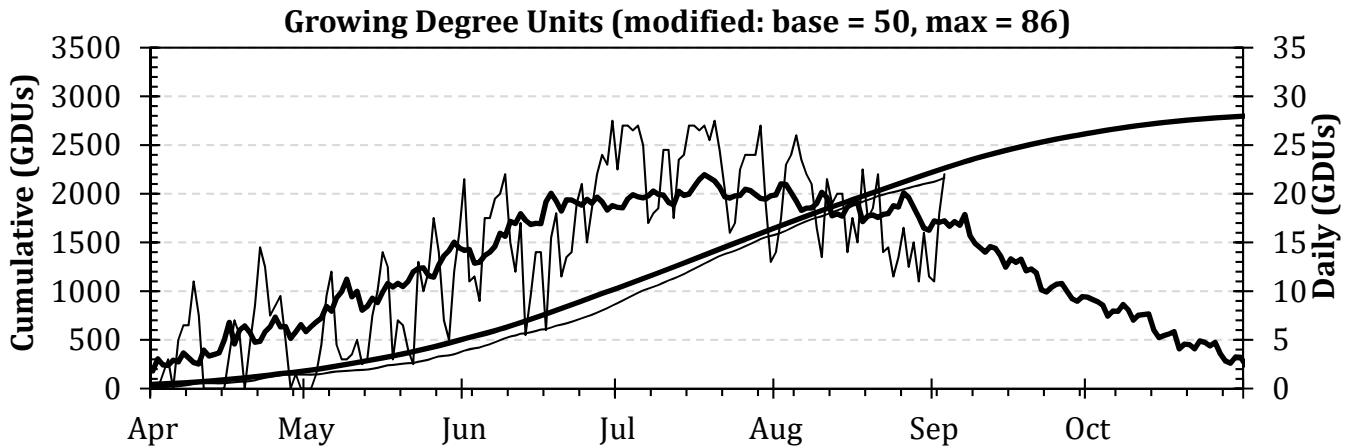

**2019 Seasonal Growing Degree Unit and Precipitation Deviations from April 1 to the current date (or fall killing frost date $\leq 28^{\circ}\text{F}$ or October 31).
Years were selected using ± 1 standard deviation of the 30-year normal.**

Solid lines are years that were warmer/wetter from April 1 to day of year. Dashed lines are years that were cooler/drier from April 1 to day of year.

2019 Weather Summary for UW ARS - Arlington, WI

Bold Line = 30 year Normal