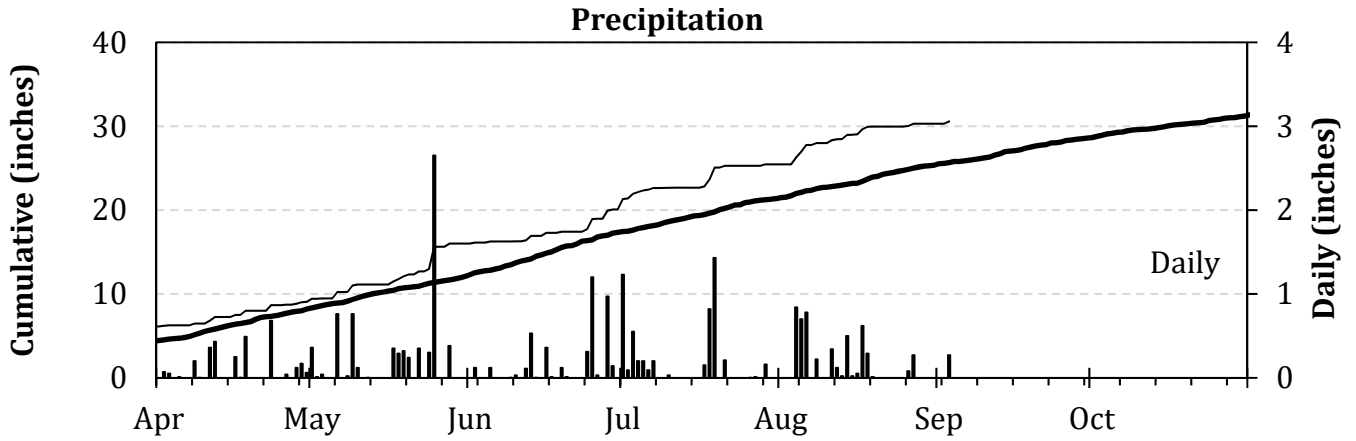

**2019 Seasonal Growing Degree Unit and Precipitation Deviations from April 1 to the current date (or fall killing frost date $\leq 28^{\circ}\text{F}$ or October 31).
Years were selected using ± 1 standard deviation of the 30-year normal.**

Solid lines are years that were warmer/wetter from April 1 to day of year. Dashed lines are years that were cooler/drier from April 1 to day of year.

2019 Weather Summary for UW ARS - Arlington, WI

Bold Line = 30 year Normal

2019 Weather Summary for UW ARS - Marshfield, WI

Bold Line = 30 year Normal