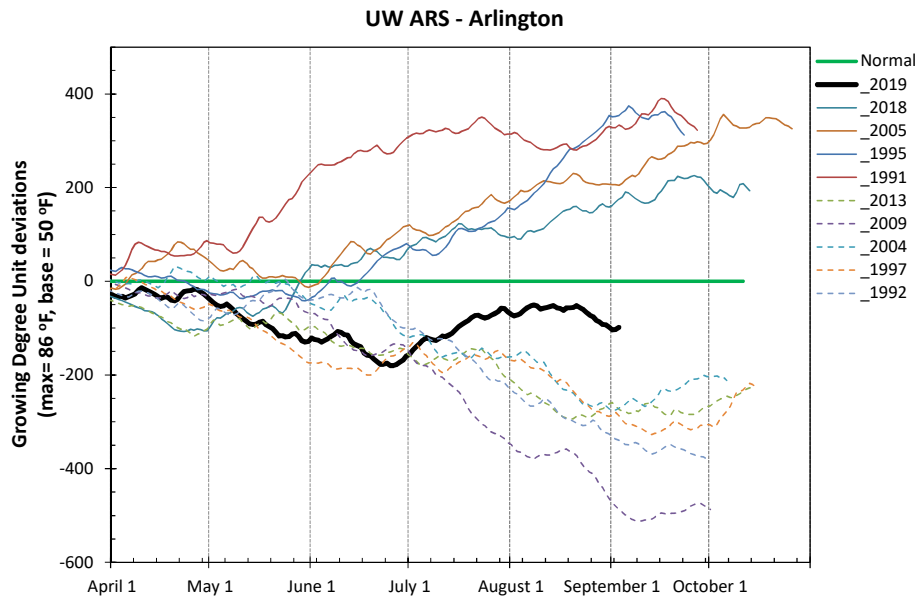

**2019 Seasonal Growing Degree Unit and Precipitation Deviations from April 1 to the current date (or fall killing frost date $\leq 28^{\circ}\text{F}$ or October 31).
Years were selected using ± 1 standard deviation of the 30-year normal.**

Solid lines are years that were warmer/wetter from April 1 to day of year. Dashed lines are years that were cooler/drier from April 1 to day of year.

2019 Weather Summary for UW ARS - Arlington, WI

Bold Line = 30 year Normal