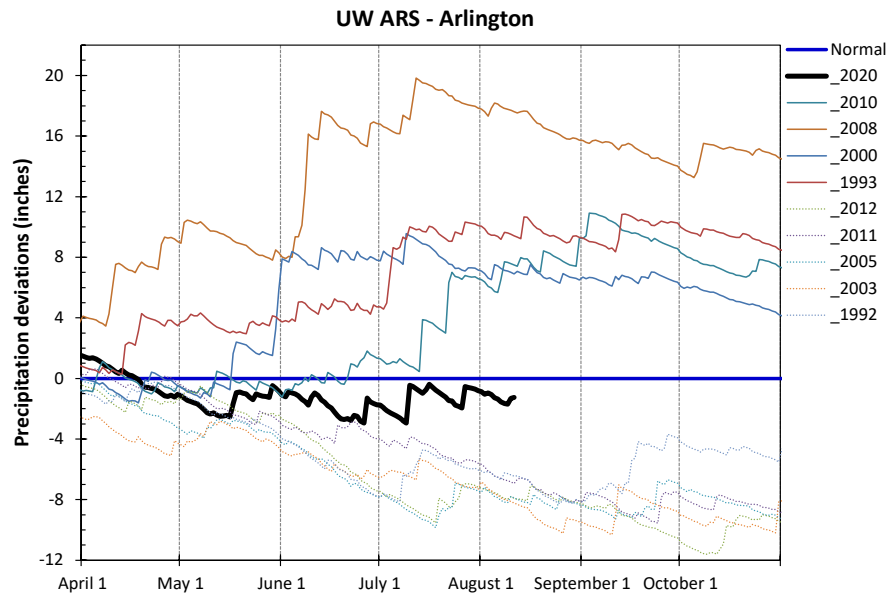

**2020 Seasonal Growing Degree Unit and Precipitation Deviations from April 1 to the current date (or fall killing frost date $\leq 28^{\circ}\text{F}$ or October 31).
Years were selected using ± 1 standard deviation of the 30-year normal.**

2020 Weather Summary for UW ARS - Arlington, WI

Bold Line = 30 year Normal

2020 Weather Summary for UW ARS - Marshfield, WI

Bold Line = 30 year Normal