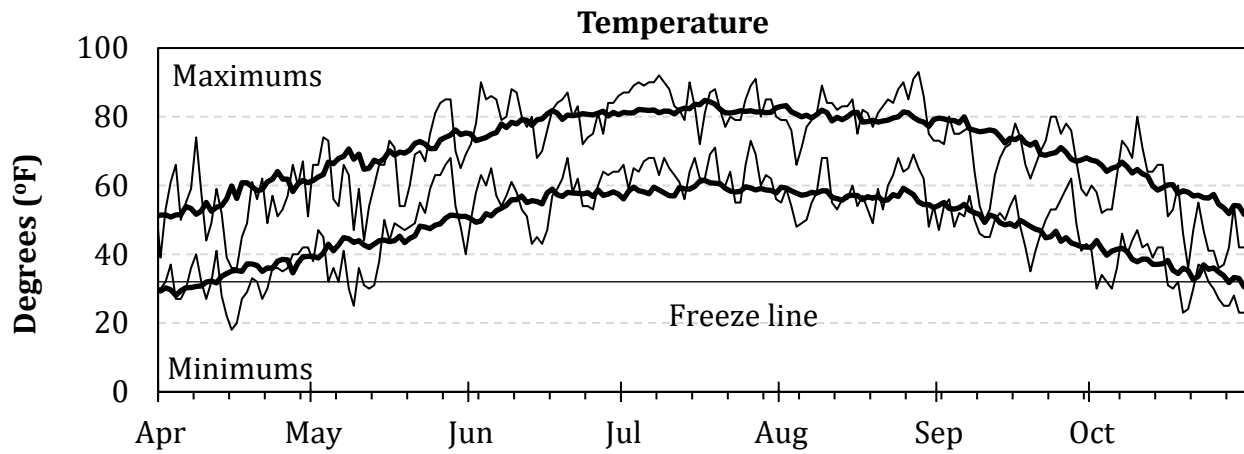

**2020 Seasonal Growing Degree Unit and Precipitation Deviations from April 1 to the current date (or fall killing frost date $\leq 28^{\circ}\text{F}$ or October 31).
Years were selected using ± 1 standard deviation of the 30-year normal.**

2020 Weather Summary for UW ARS - Arlington, WI

Bold Line = 30 year Normal

2020 Weather Summary for UW ARS - Marshfield, WI

Bold Line = 30 year Normal