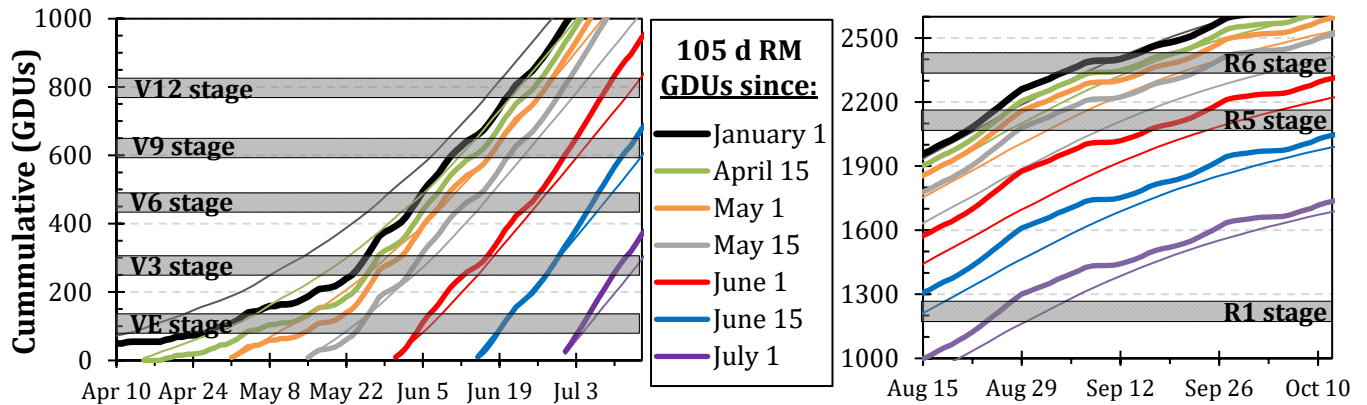

**2020 Seasonal Growing Degree Unit and Precipitation Deviations from April 1 to the current date (or fall killing frost date $\leq 28^{\circ}\text{F}$ or October 31).
Years were selected using ± 1 standard deviation of the 30-year normal.**

2020 Weather Summary for UW ARS - Arlington, WI

Bold Line = 30 year Normal

2020 Weather Summary for UW ARS - Marshfield, WI

Bold Line = 30 year Normal