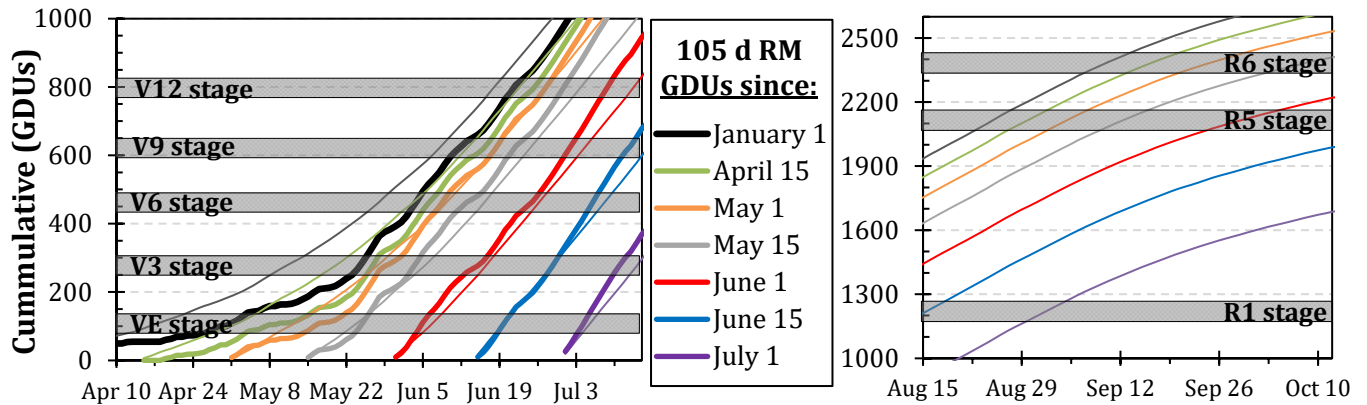

**2020 Seasonal Growing Degree Unit and Precipitation Deviations from April 1 to the current date (or fall killing frost date $\leq 28^{\circ}\text{F}$ or October 31).
Years were selected using ± 1 standard deviation of the 30-year normal.**

2020 Weather Summary for UW ARS - Arlington, WI

Bold Line = 30 year Normal

2020 Weather Summary for UW ARS - Marshfield, WI

Bold Line = 30 year Normal