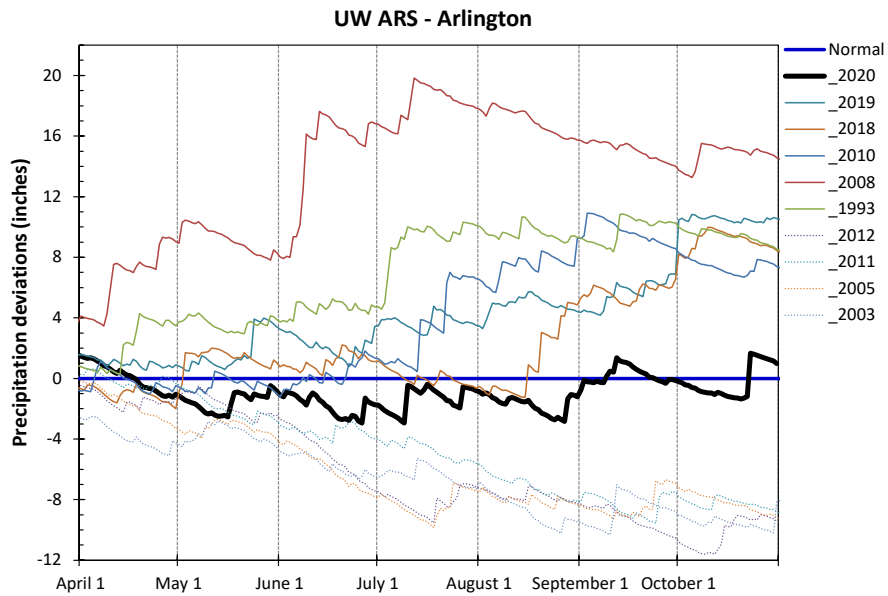

**2020 Seasonal Growing Degree Unit and Precipitation Deviations from April 1 to the current date (or fall killing frost date $\leq 28^{\circ}\text{F}$ or October 31).
Years were selected using ± 1 standard deviation of the 30-year normal.**

2020 Weather Summary for UW ARS - Arlington, WI

Bold Line = 30 year Normal

2020 Weather Summary for UW ARS - Marshfield, WI

Bold Line = 30 year Normal