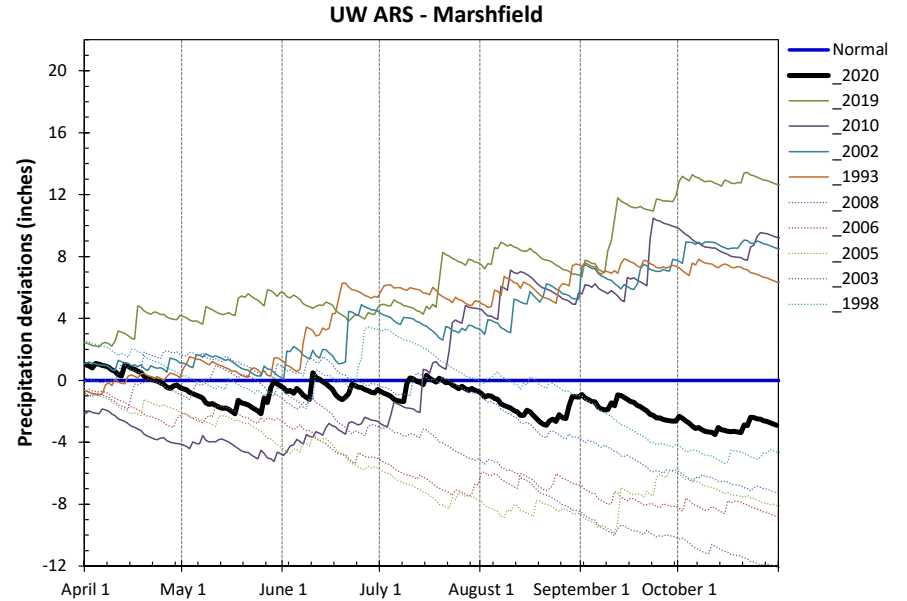

**2020 Seasonal Growing Degree Unit and Precipitation Deviations from April 1 to the current date (or fall killing frost date $\leq 28^{\circ}\text{F}$ or October 31).
Years were selected using ± 1 standard deviation of the 30-year normal.**

2020 Weather Summary for UW ARS - Arlington, WI

Bold Line = 30 year Normal

2020 Weather Summary for UW ARS - Marshfield, WI

Bold Line = 30 year Normal