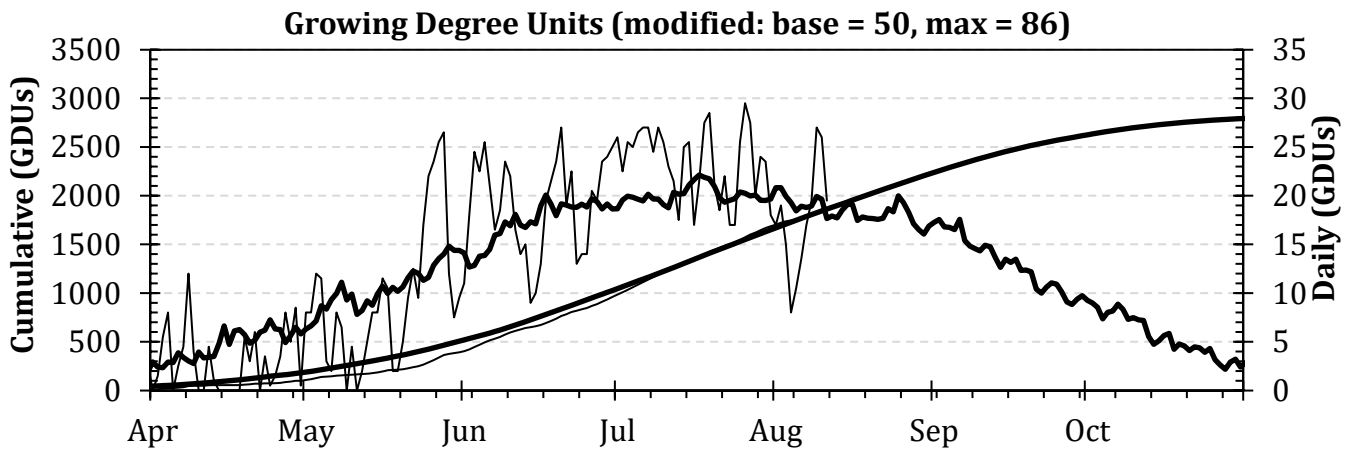

**2020 Seasonal Growing Degree Unit and Precipitation Deviations from April 1 to the current date (or fall killing frost date $\leq 28^{\circ}\text{F}$ or October 31).
Years were selected using ± 1 standard deviation of the 30-year normal.**

2020 Weather Summary for UW ARS - Arlington, WI

Bold Line = 30 year Normal

2020 Weather Summary for UW ARS - Marshfield, WI

Bold Line = 30 year Normal