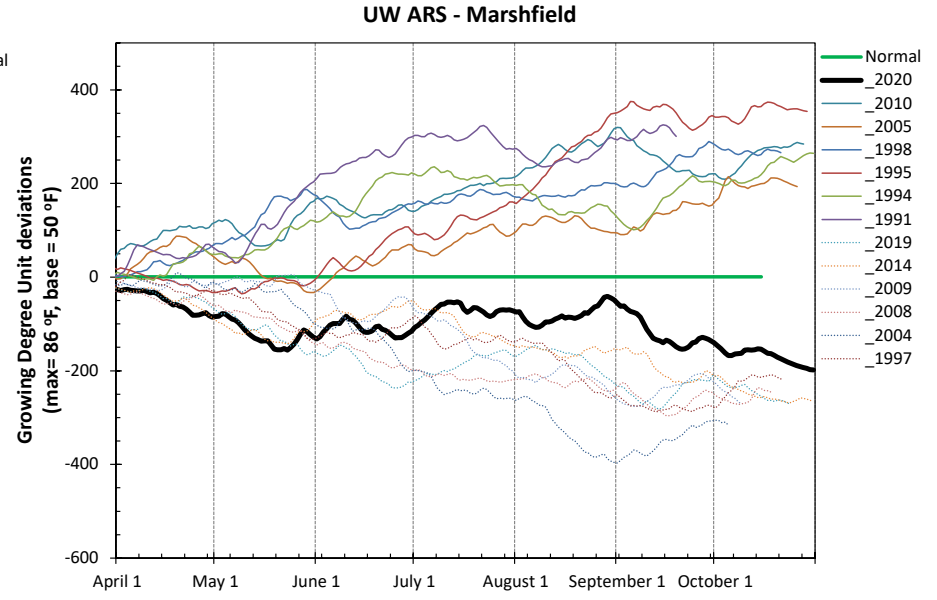

**2020 Seasonal Growing Degree Unit and Precipitation Deviations from April 1 to the current date (or fall killing frost date $\leq 28^{\circ}\text{F}$ or October 31).
Years were selected using ± 1 standard deviation of the 30-year normal.**

2020 Weather Summary for UW ARS - Arlington, WI

Bold Line = 30 year Normal

2020 Weather Summary for UW ARS - Marshfield, WI

Bold Line = 30 year Normal