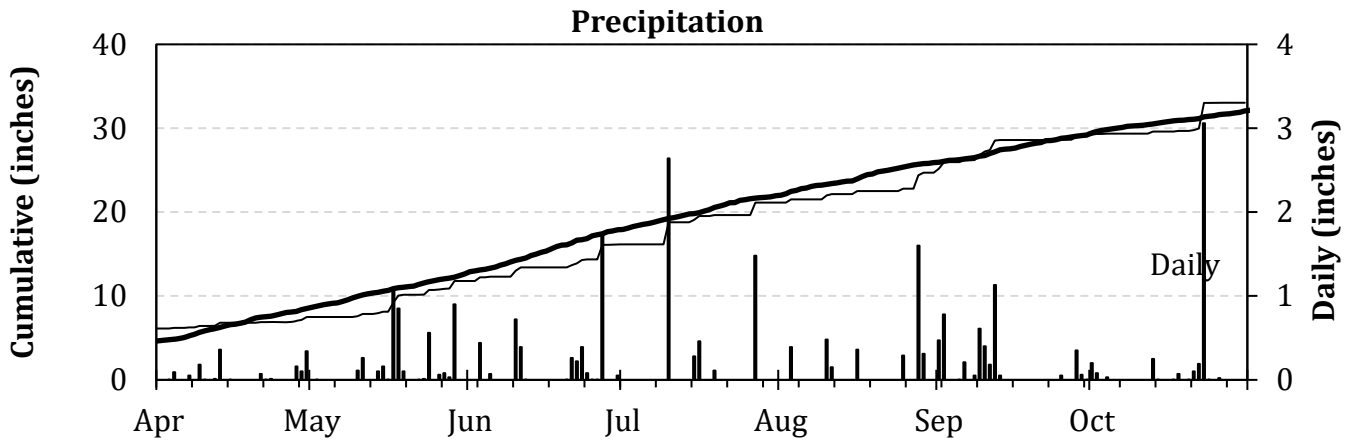

**2020 Seasonal Growing Degree Unit and Precipitation Deviations from April 1 to the current date (or fall killing frost date $\leq 28^{\circ}\text{F}$ or October 31).
Years were selected using ± 1 standard deviation of the 30-year normal.**

2020 Weather Summary for UW ARS - Arlington, WI

Bold Line = 30 year Normal

2020 Weather Summary for UW ARS - Marshfield, WI

Bold Line = 30 year Normal