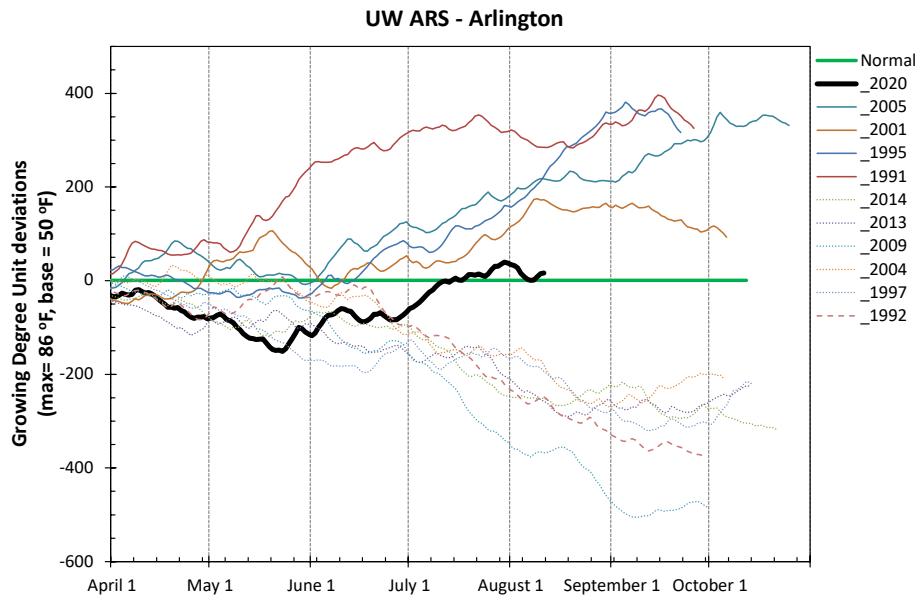

**2020 Seasonal Growing Degree Unit and Precipitation Deviations from April 1 to the current date (or fall killing frost date $\leq 28^{\circ}\text{F}$ or October 31).
Years were selected using ± 1 standard deviation of the 30-year normal.**

2020 Weather Summary for UW ARS - Arlington, WI

Bold Line = 30 year Normal

2020 Weather Summary for UW ARS - Marshfield, WI

Bold Line = 30 year Normal