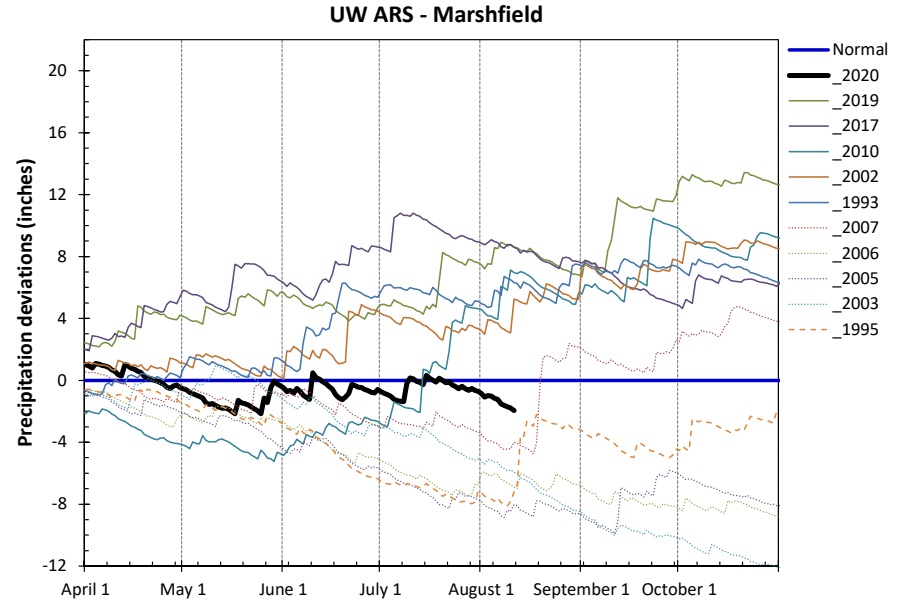

**2020 Seasonal Growing Degree Unit and Precipitation Deviations from April 1 to the current date (or fall killing frost date $\leq 28^{\circ}\text{F}$ or October 31).
Years were selected using ± 1 standard deviation of the 30-year normal.**

2020 Weather Summary for UW ARS - Arlington, WI

Bold Line = 30 year Normal

2020 Weather Summary for UW ARS - Marshfield, WI

Bold Line = 30 year Normal