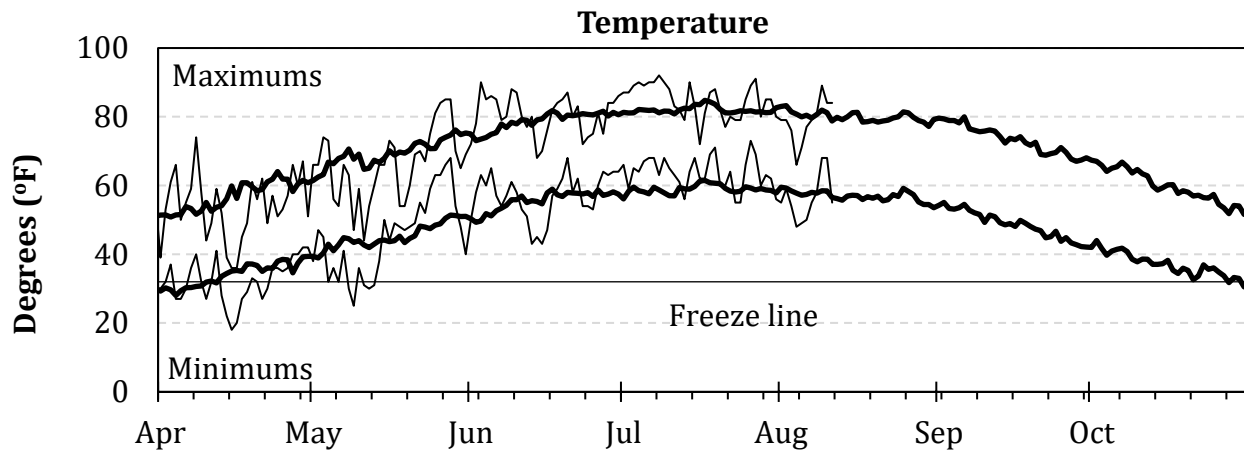

**2020 Seasonal Growing Degree Unit and Precipitation Deviations from April 1 to the current date (or fall killing frost date $\leq 28^{\circ}\text{F}$ or October 31).
Years were selected using ± 1 standard deviation of the 30-year normal.**

2020 Weather Summary for UW ARS - Arlington, WI

Bold Line = 30 year Normal

2020 Weather Summary for UW ARS - Marshfield, WI

Bold Line = 30 year Normal