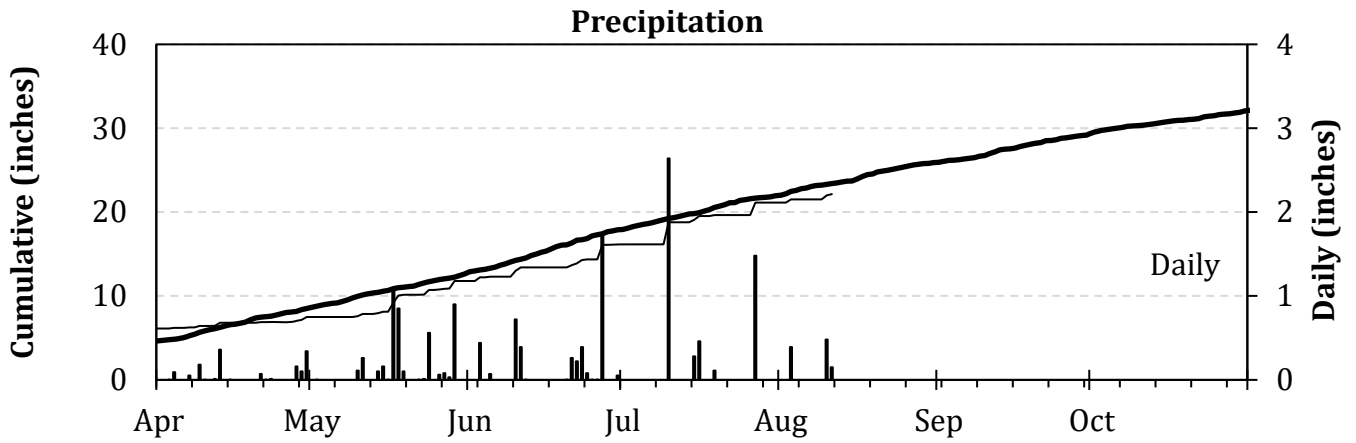

**2020 Seasonal Growing Degree Unit and Precipitation Deviations from April 1 to the current date (or fall killing frost date $\leq 28^{\circ}\text{F}$ or October 31).
Years were selected using ± 1 standard deviation of the 30-year normal.**

2020 Weather Summary for UW ARS - Arlington, WI

Bold Line = 30 year Normal

2020 Weather Summary for UW ARS - Marshfield, WI

Bold Line = 30 year Normal