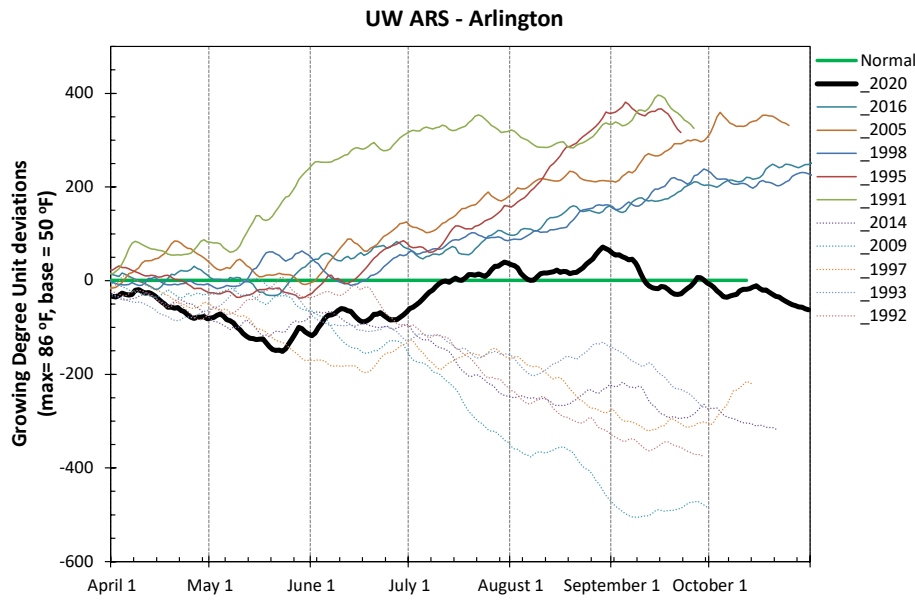

**2020 Seasonal Growing Degree Unit and Precipitation Deviations from April 1 to the current date (or fall killing frost date $\leq 28^{\circ}\text{F}$ or October 31).
Years were selected using ± 1 standard deviation of the 30-year normal.**

2020 Weather Summary for UW ARS - Arlington, WI

Bold Line = 30 year Normal

2020 Weather Summary for UW ARS - Marshfield, WI

Bold Line = 30 year Normal