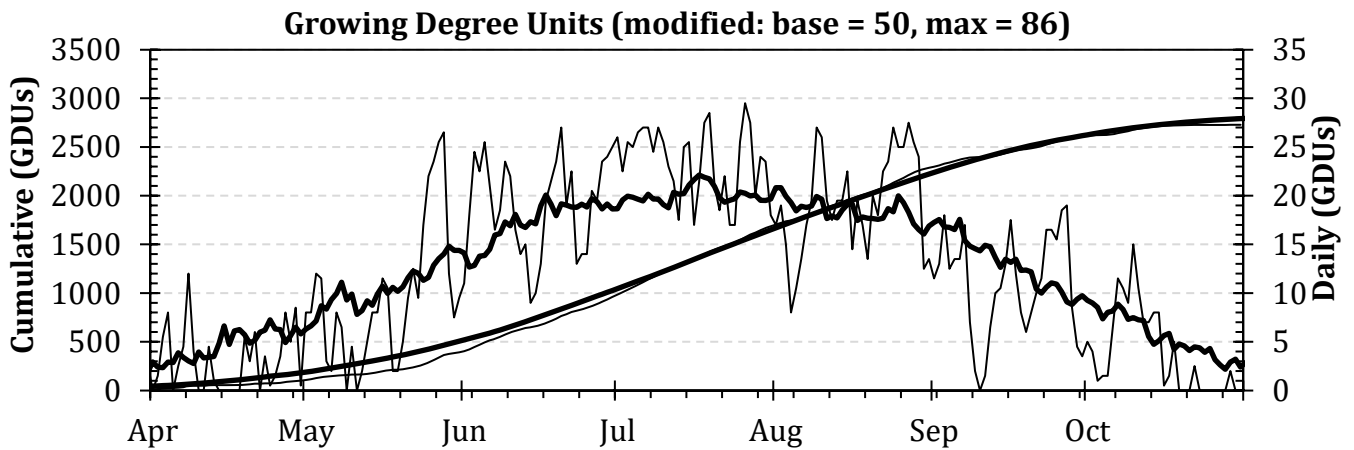

**2020 Seasonal Growing Degree Unit and Precipitation Deviations from April 1 to the current date (or fall killing frost date $\leq 28^{\circ}\text{F}$ or October 31).
Years were selected using ± 1 standard deviation of the 30-year normal.**

2020 Weather Summary for UW ARS - Arlington, WI

Bold Line = 30 year Normal

2020 Weather Summary for UW ARS - Marshfield, WI

Bold Line = 30 year Normal