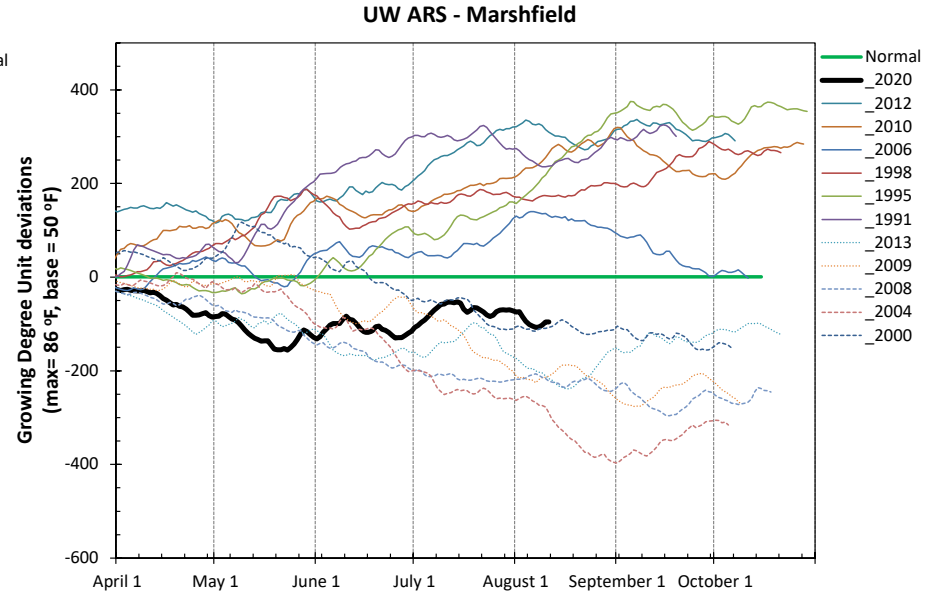

**2020 Seasonal Growing Degree Unit and Precipitation Deviations from April 1 to the current date (or fall killing frost date $\leq 28^{\circ}\text{F}$ or October 31).
Years were selected using ± 1 standard deviation of the 30-year normal.**

2020 Weather Summary for UW ARS - Arlington, WI

Bold Line = 30 year Normal

2020 Weather Summary for UW ARS - Marshfield, WI

Bold Line = 30 year Normal