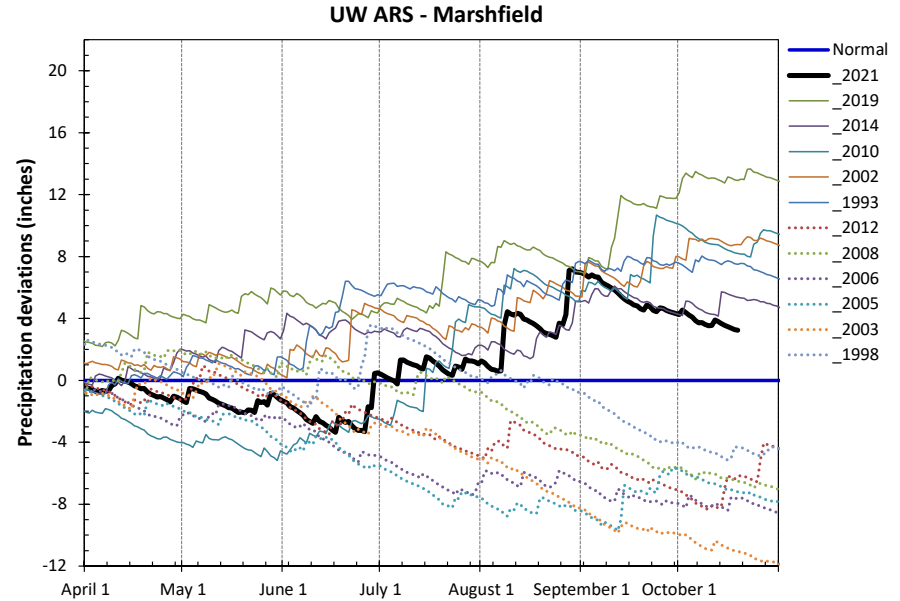

**2021 Seasonal Growing Degree Unit and Precipitation Deviations from April 1 to the current date (or fall killing frost date  $\leq 28^{\circ}\text{F}$  or October 31).  
Years were selected using  $\pm 1$  standard deviation of the 30-year normal.**

# 2021 Weather Summary for UW ARS - Arlington, WI

**Bold Line = 30 year Normal**

# 2021 Weather Summary for UW ARS - Marshfield, WI

**Bold Line = 30 year Normal**