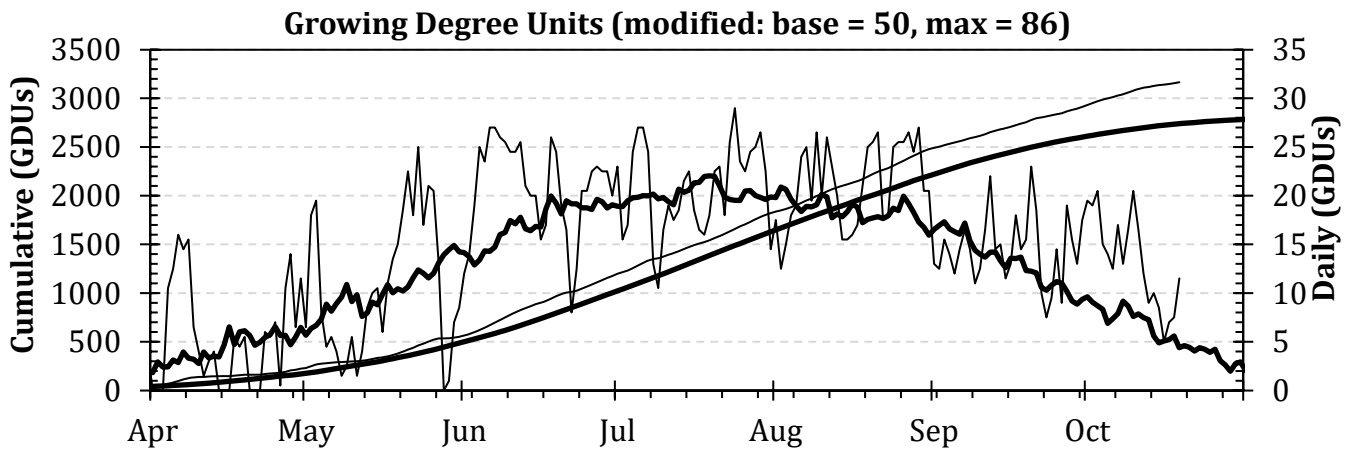

**2021 Seasonal Growing Degree Unit and Precipitation Deviations from April 1 to the current date (or fall killing frost date  $\leq 28^{\circ}\text{F}$  or October 31).  
Years were selected using  $\pm 1$  standard deviation of the 30-year normal.**

# 2021 Weather Summary for UW ARS - Arlington, WI

**Bold Line = 30 year Normal**