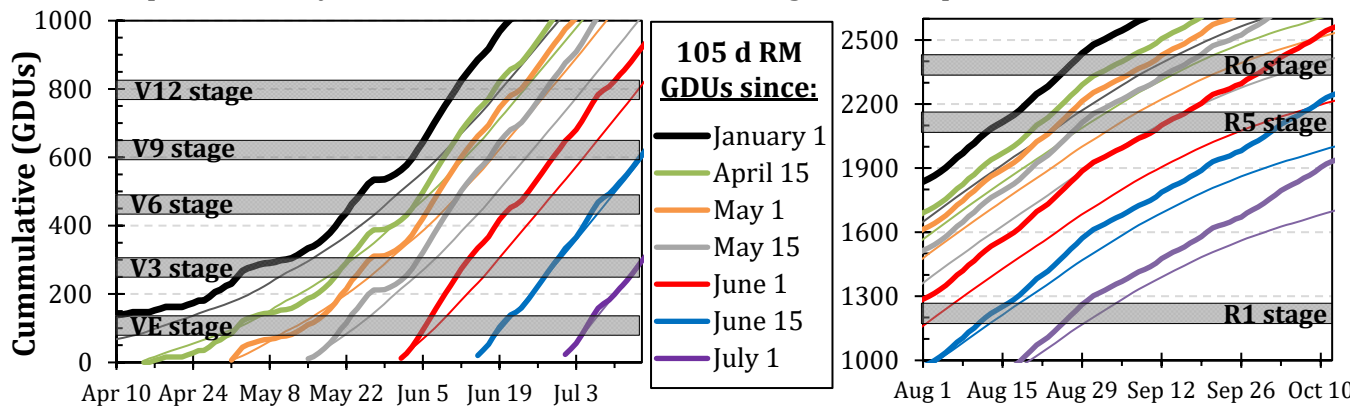

**2021 Seasonal Growing Degree Unit and Precipitation Deviations from April 1 to the current date (or fall killing frost date  $\leq 28^{\circ}\text{F}$  or October 31).  
Years were selected using  $\pm 1$  standard deviation of the 30-year normal.**

# 2021 Weather Summary for UW ARS - Arlington, WI

**Bold Line = 30 year Normal**