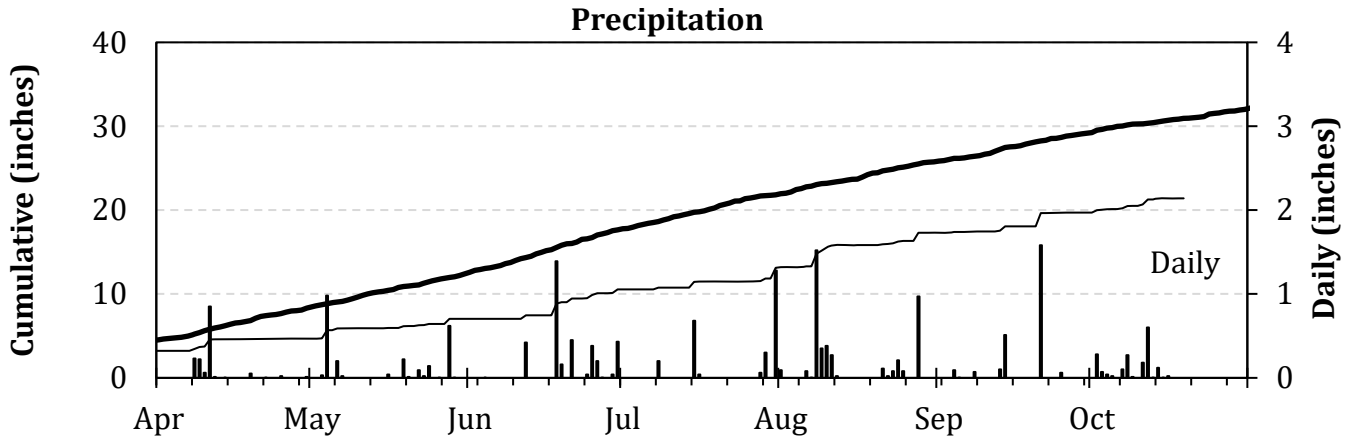

**2021 Seasonal Growing Degree Unit and Precipitation Deviations from April 1 to the current date (or fall killing frost date  $\leq 28^{\circ}\text{F}$  or October 31).  
Years were selected using  $\pm 1$  standard deviation of the 30-year normal.**

# 2021 Weather Summary for UW ARS - Arlington, WI

**Bold Line = 30 year Normal**