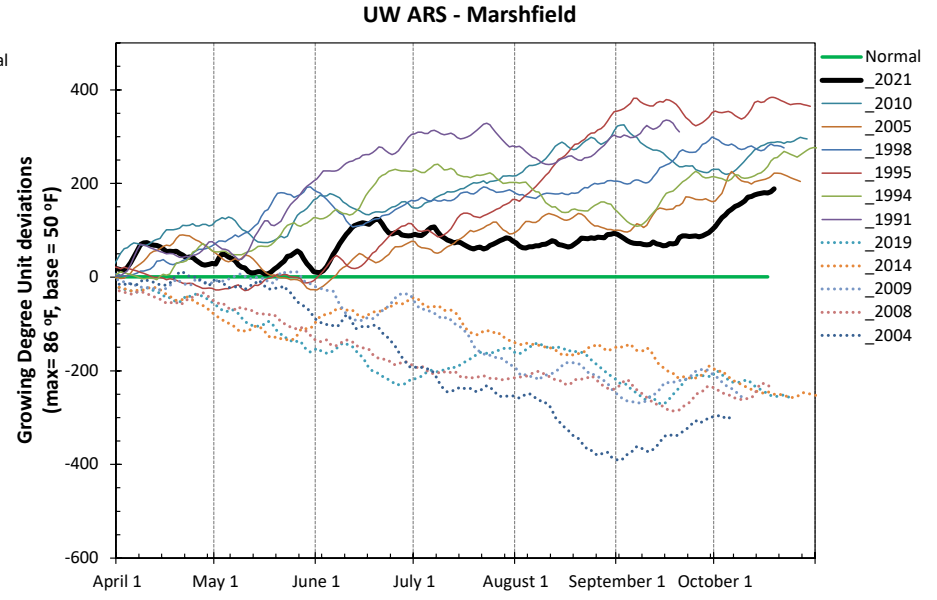

**2021 Seasonal Growing Degree Unit and Precipitation Deviations from April 1 to the current date (or fall killing frost date  $\leq 28^{\circ}\text{F}$  or October 31).  
Years were selected using  $\pm 1$  standard deviation of the 30-year normal.**

# 2021 Weather Summary for UW ARS - Arlington, WI

**Bold Line = 30 year Normal**