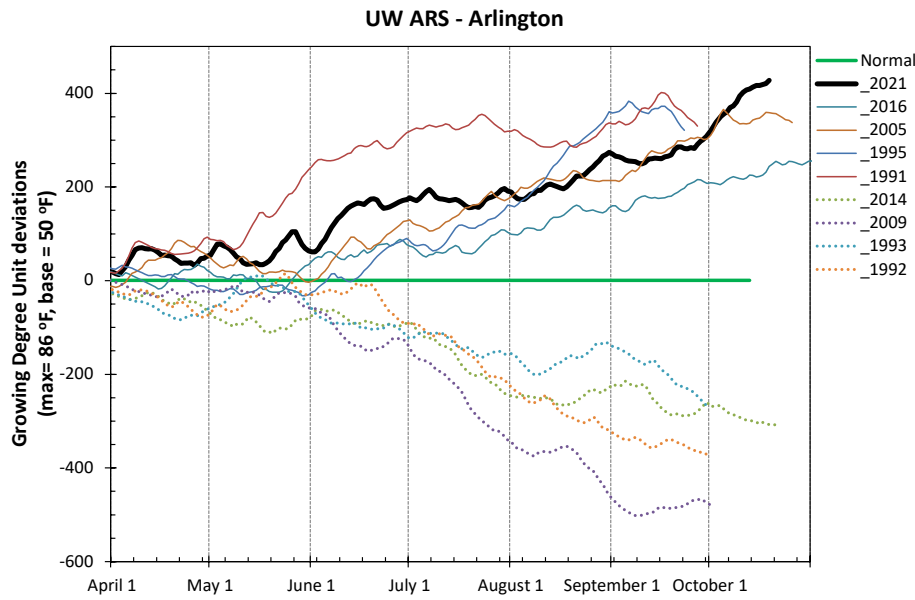

**2021 Seasonal Growing Degree Unit and Precipitation Deviations from April 1 to the current date (or fall killing frost date  $\leq 28^{\circ}\text{F}$  or October 31).  
Years were selected using  $\pm 1$  standard deviation of the 30-year normal.**

# 2021 Weather Summary for UW ARS - Arlington, WI

**Bold Line = 30 year Normal**