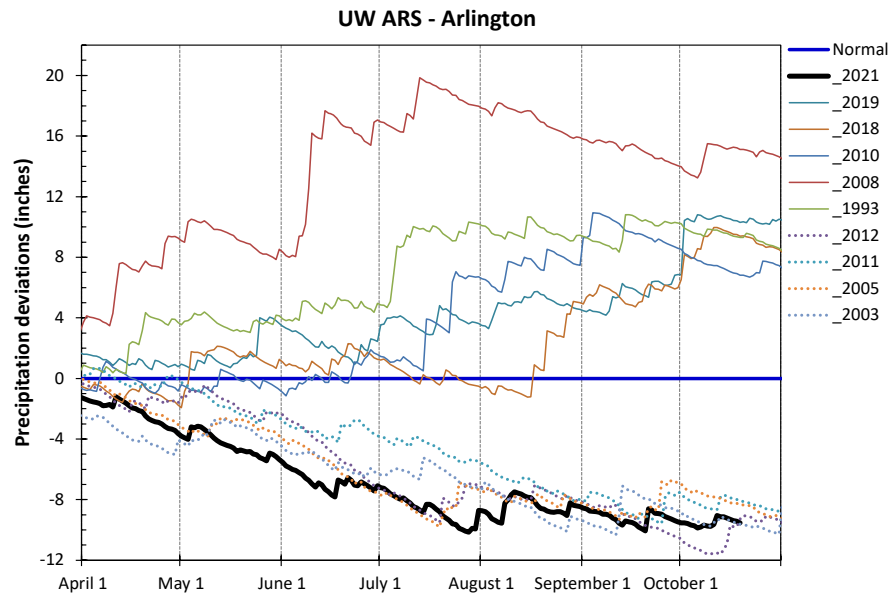

**2021 Seasonal Growing Degree Unit and Precipitation Deviations from April 1 to the current date (or fall killing frost date  $\leq 28^{\circ}\text{F}$  or October 31).  
Years were selected using  $\pm 1$  standard deviation of the 30-year normal.**

# 2021 Weather Summary for UW ARS - Arlington, WI

**Bold Line = 30 year Normal**