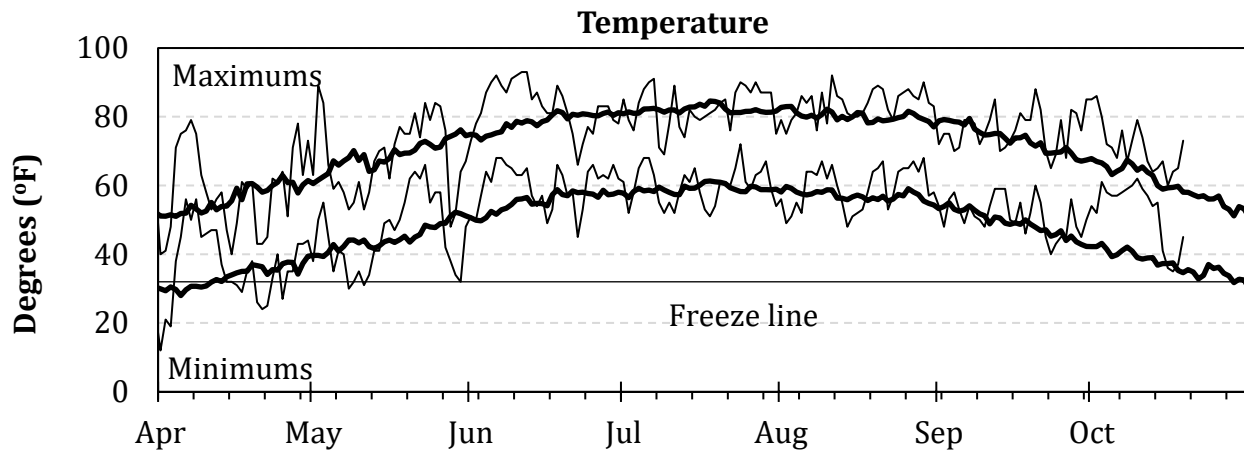

**2021 Seasonal Growing Degree Unit and Precipitation Deviations from April 1 to the current date (or fall killing frost date  $\leq 28^{\circ}\text{F}$  or October 31).  
Years were selected using  $\pm 1$  standard deviation of the 30-year normal.**

# 2021 Weather Summary for UW ARS - Arlington, WI

**Bold Line = 30 year Normal**