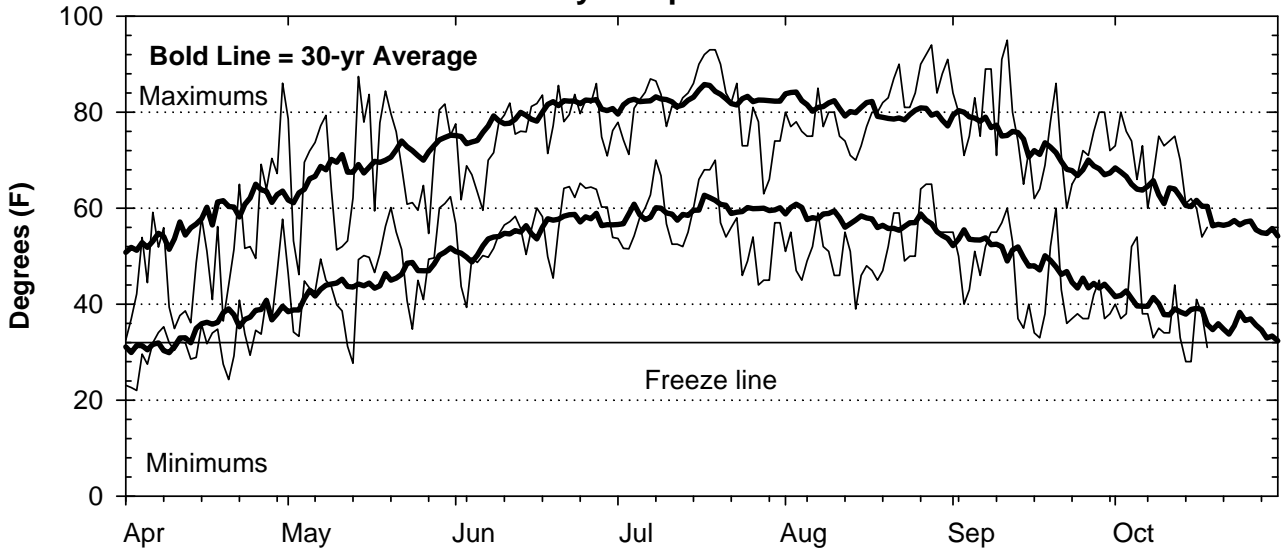

## Growing Degree Units (modified - base= 50, max = 86)

Bold Line = 30-yr Average for each planting date