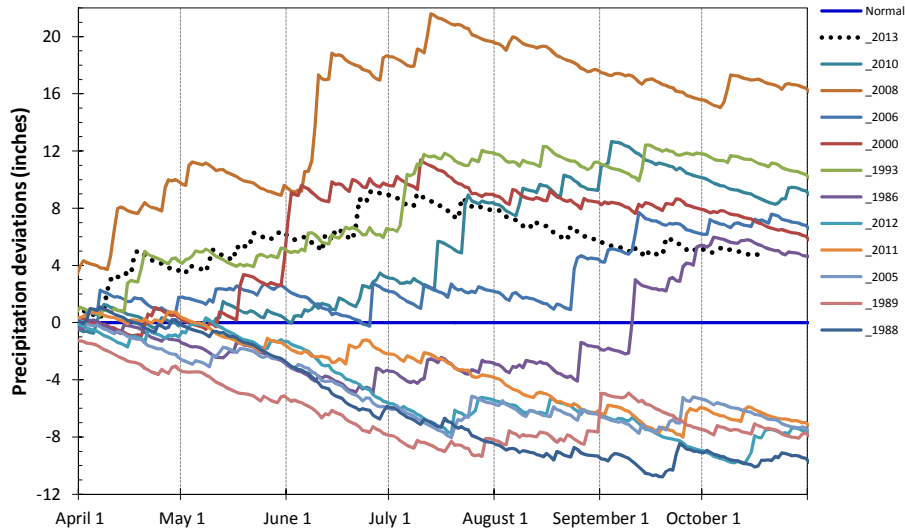

UW ARS - Arlington