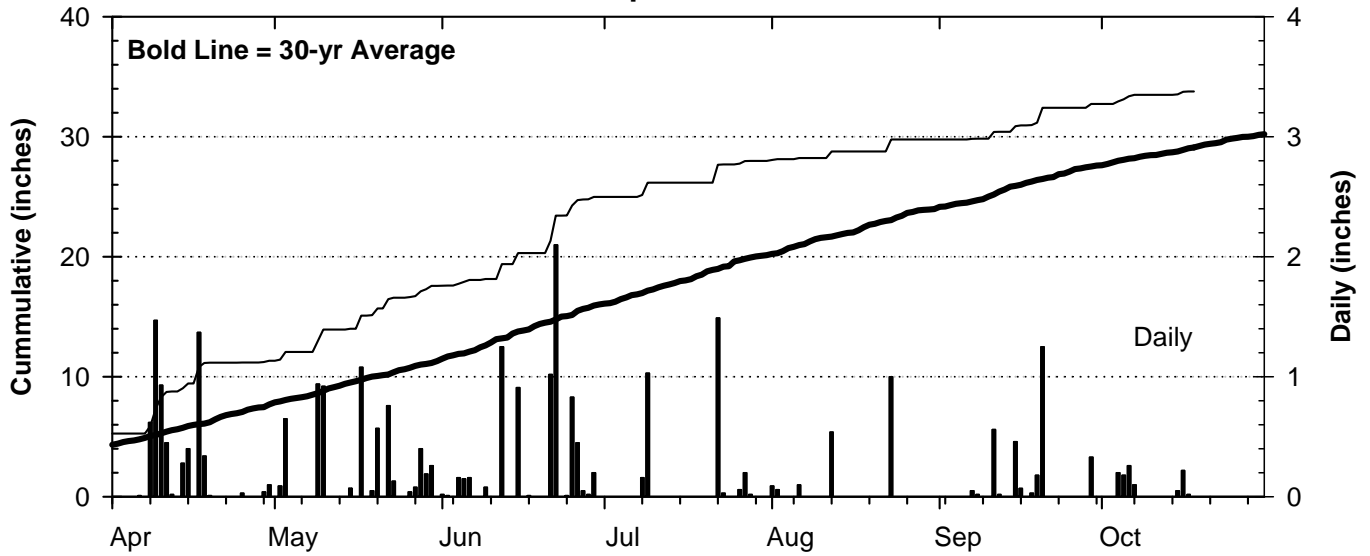

## Precipitation

## Growing Degree Units (modified - base= 50, max = 86)

Bold Line = 30-yr Average for each planting date