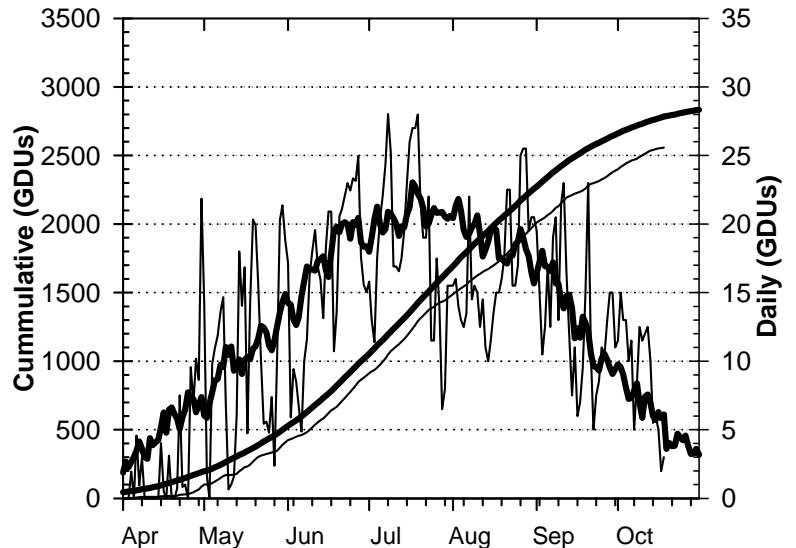

## Precipitation

## Daily Temperatures

## Growing Degree Units (modified - base= 50, max = 86)

Bold Line = 30-yr Average for each planting date