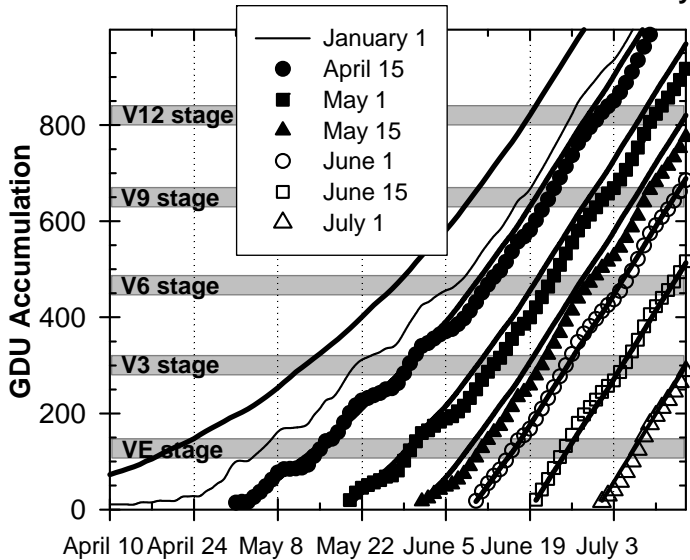

## Precipitation

## Growing Degree Units (modified - base= 50, max = 86)

Bold Line = 30-yr Average for each planting date

## Growing Degree Units (modified - base= 50, max = 86)

**Bold Line = 30-yr Average for each planting date**

Seasonal Growing Degree Unit and Precipitation Deviations from April 1 to the killing frost date  $\leq 28^{\circ}\text{F}$  (or October 31). Years were selected using  $\pm 1$  standard deviation of the 30-year normal.