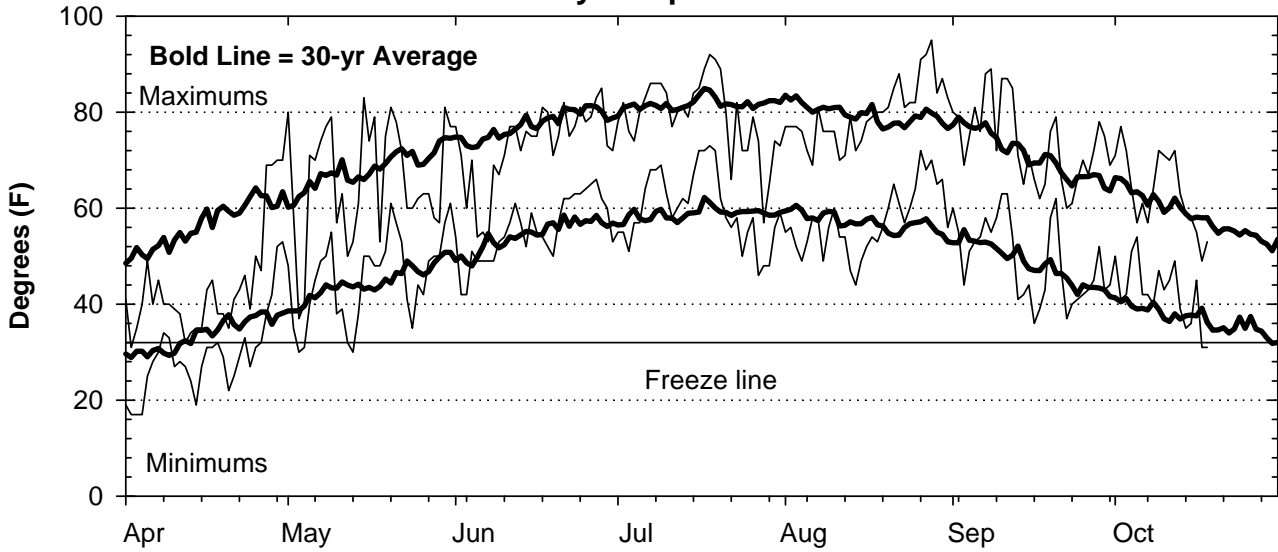

Daily Temperatures