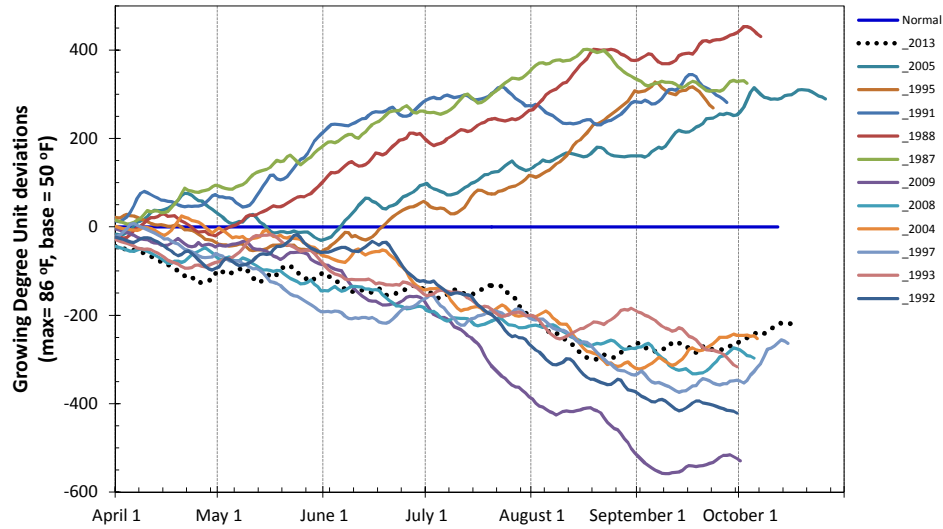

Seasonal Growing Degree Unit and Precipitation Deviations from April 1 to the killing frost date $\leq 28^{\circ}\text{F}$ (or October 31). Years were selected using ± 1 standard deviation of the 30-year normal.

UW ARS - Arlington