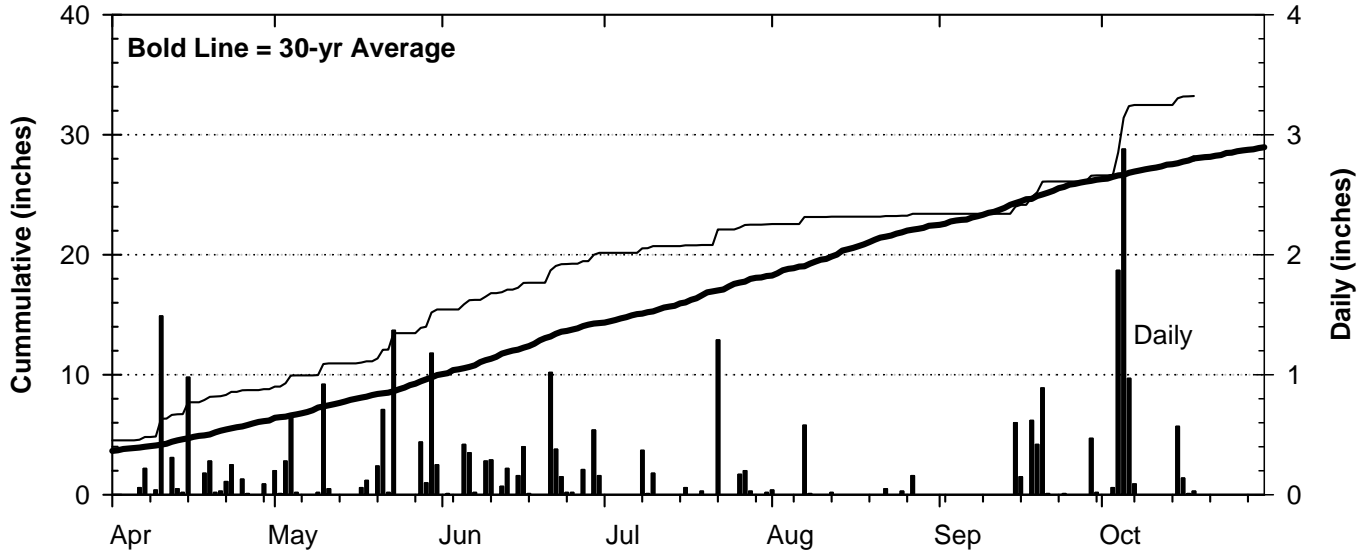

2013 Weather Summary for UW ARS - Marshfield, WI

Precipitation