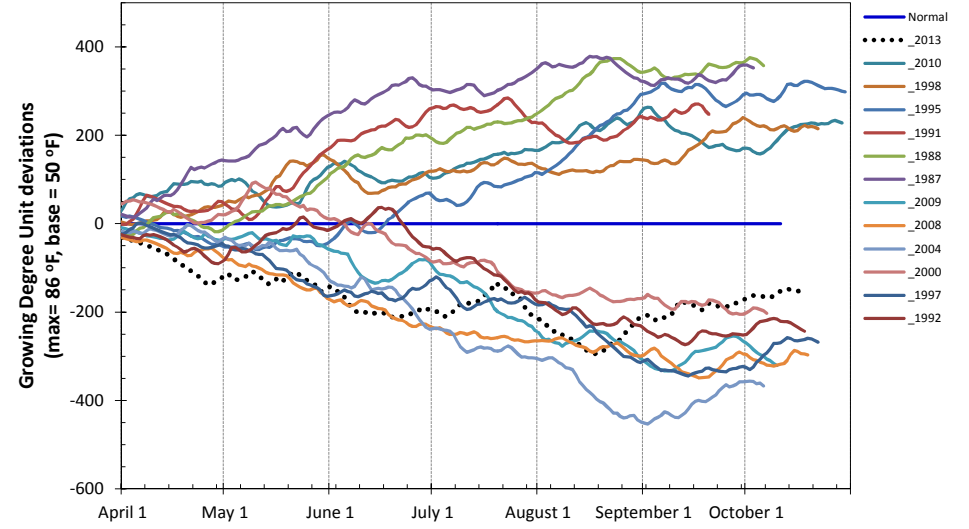

UW ARS - Marshfield