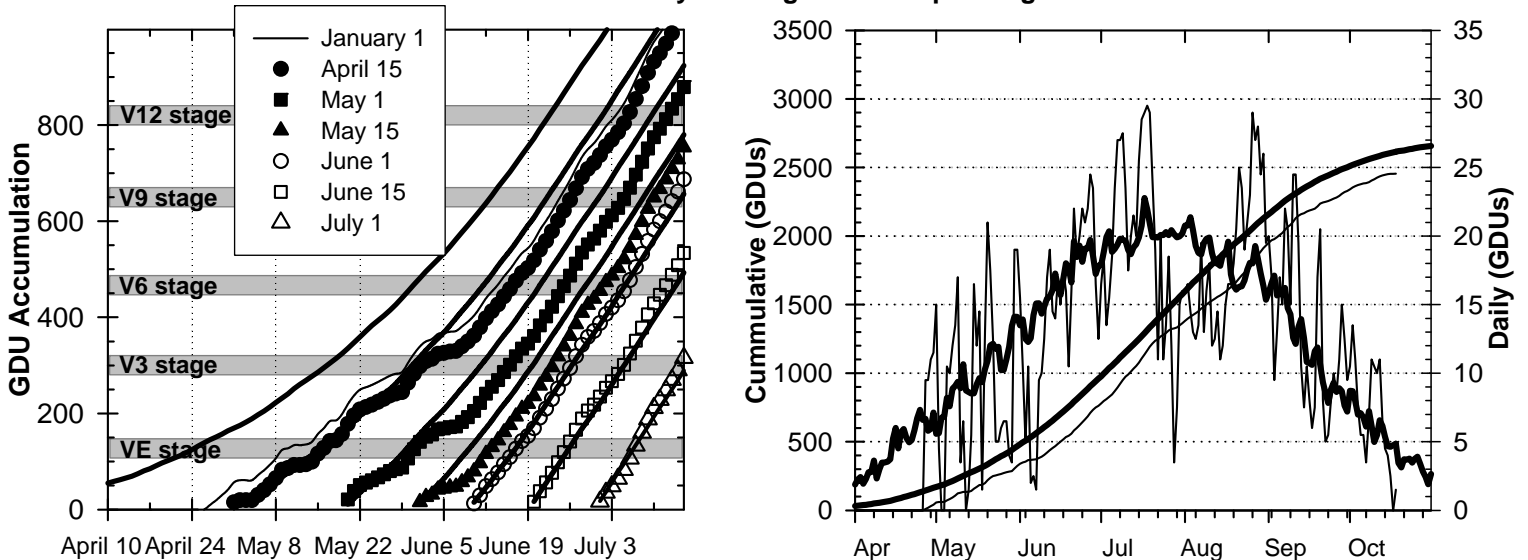

## Growing Degree Units (modified - base= 50, max = 86)

Bold Line = 30-yr Average for each planting date

## Precipitation

## Daily Temperatures

## Growing Degree Units (modified - base= 50, max = 86)

**Bold Line = 30-yr Average for each planting date**

Seasonal Growing Degree Unit and Precipitation Deviations from April 1 to the killing frost date  $\leq 28^{\circ}\text{F}$  (or October 31). Years were selected using  $\pm 1$  standard deviation of the 30-year normal.