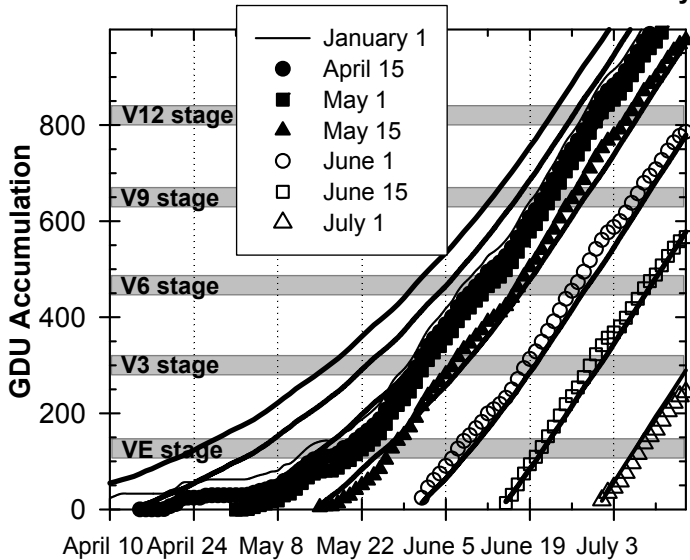

2014 Weather Summary for UW ARS - Arlington, WI

Precipitation

Daily Temperatures

Growing Degree Units (modified - base= 50, max = 86)

Bold Line = 30-yr Average for each planting date

2014 Weather Summary for UW ARS - Marshfield, WI

Precipitation

Daily Temperatures

Growing Degree Units (modified - base= 50, max = 86)

Bold Line = 30-yr Average for each planting date

Seasonal Growing Degree Unit and Precipitation Deviations from April 1 to the killing frost date $\leq 28^{\circ}\text{F}$ (or October 31). Years were selected using ± 1 standard deviation of the 30-year normal.