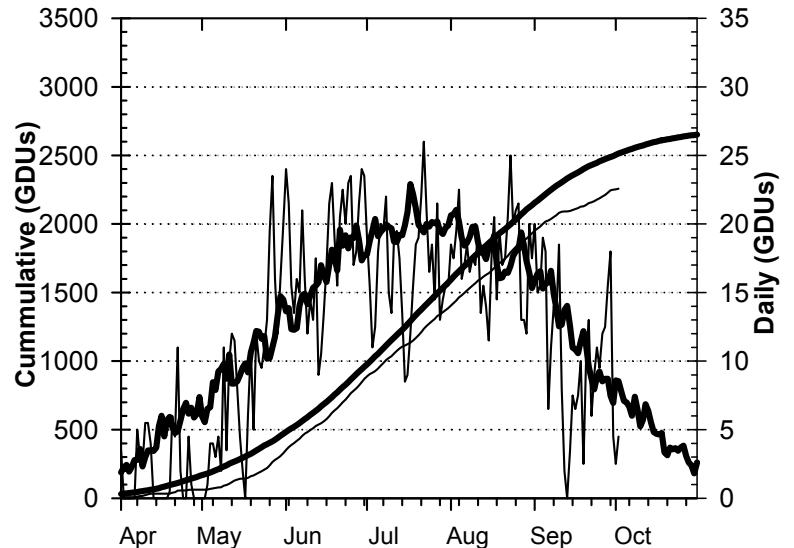

2014 Weather Summary for UW ARS - Arlington, WI

Precipitation

Daily Temperatures

Growing Degree Units (modified - base= 50, max = 86)

Bold Line = 30-yr Average for each planting date

2014 Weather Summary for UW ARS - Marshfield, WI

Precipitation

Daily Temperatures

Growing Degree Units (modified - base= 50, max = 86)

Bold Line = 30-yr Average for each planting date

Seasonal Growing Degree Unit and Precipitation Deviations from April 1 to the killing frost date $\leq 28^{\circ}\text{F}$ (or October 31). Years were selected using ± 1 standard deviation of the 30-year normal.