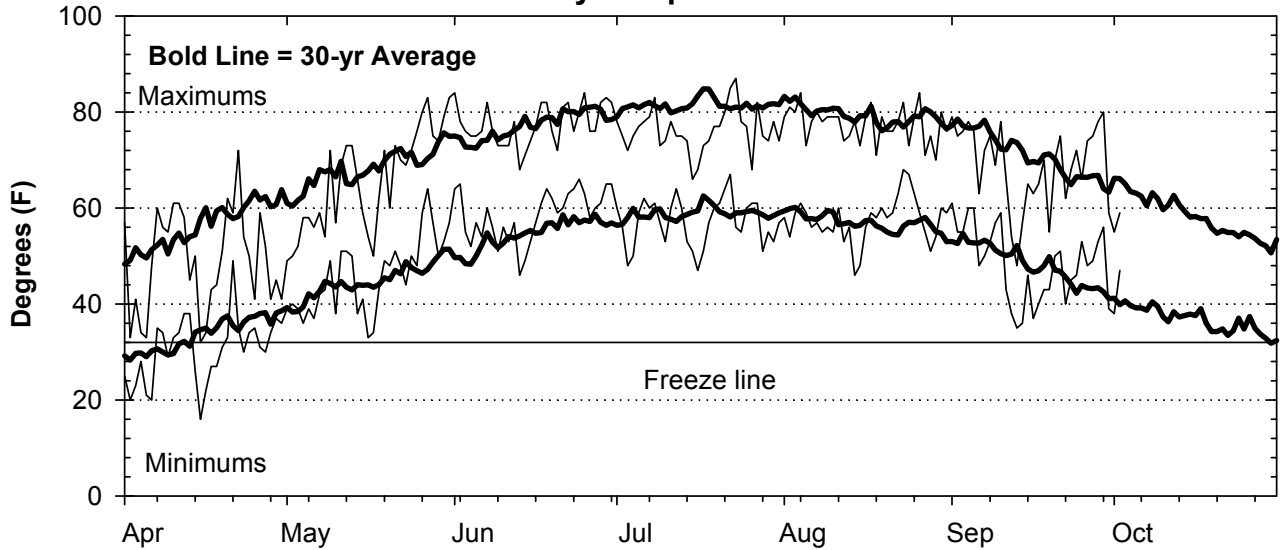

2014 Weather Summary for UW ARS - Arlington, WI

Precipitation

Daily Temperatures

Growing Degree Units (modified - base= 50, max = 86)

Bold Line = 30-yr Average for each planting date

2014 Weather Summary for UW ARS - Marshfield, WI

Precipitation

Daily Temperatures

Growing Degree Units (modified - base= 50, max = 86)

Bold Line = 30-yr Average for each planting date

Seasonal Growing Degree Unit and Precipitation Deviations from April 1 to the killing frost date $\leq 28^{\circ}\text{F}$ (or October 31). Years were selected using ± 1 standard deviation of the 30-year normal.