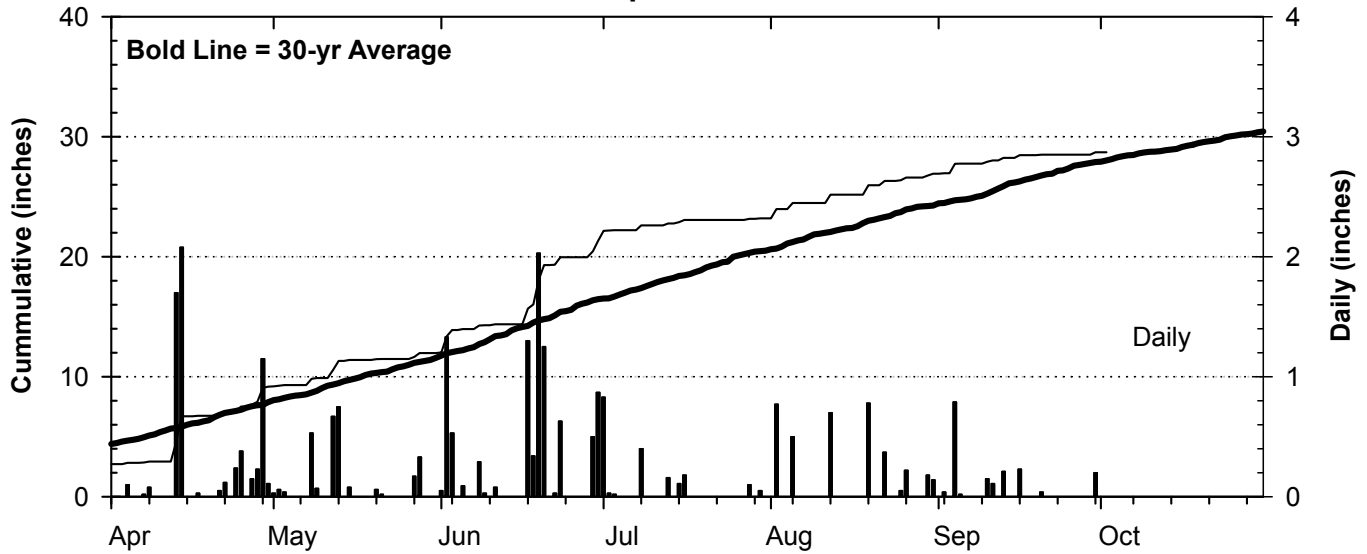

2014 Weather Summary for UW ARS - Arlington, WI

Precipitation

Daily Temperatures

Growing Degree Units (modified - base= 50, max = 86)

Bold Line = 30-yr Average for each planting date

2014 Weather Summary for UW ARS - Marshfield, WI

Precipitation

Daily Temperatures

Growing Degree Units (modified - base= 50, max = 86)

Bold Line = 30-yr Average for each planting date

Seasonal Growing Degree Unit and Precipitation Deviations from April 1 to the killing frost date $\leq 28^{\circ}\text{F}$ (or October 31). Years were selected using ± 1 standard deviation of the 30-year normal.