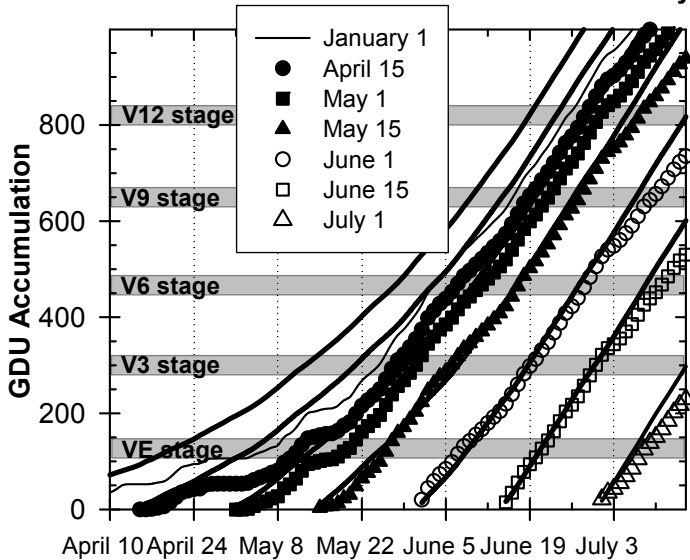

2014 Weather Summary for UW ARS - Arlington, WI

Precipitation

Daily Temperatures

Growing Degree Units (modified - base= 50, max = 86)

Bold Line = 30-yr Average for each planting date

2014 Weather Summary for UW ARS - Marshfield, WI

Precipitation

Daily Temperatures

Growing Degree Units (modified - base= 50, max = 86)

Bold Line = 30-yr Average for each planting date

Seasonal Growing Degree Unit and Precipitation Deviations from April 1 to the killing frost date $\leq 28^{\circ}\text{F}$ (or October 31). Years were selected using ± 1 standard deviation of the 30-year normal.