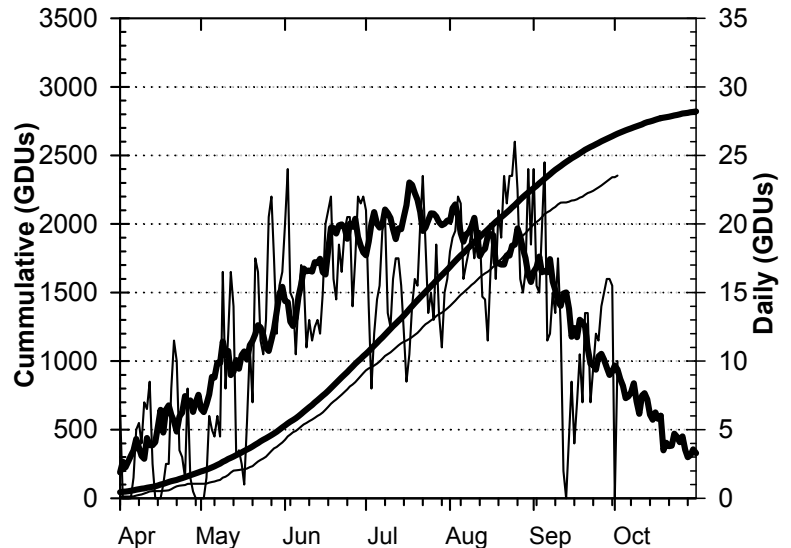

2014 Weather Summary for UW ARS - Arlington, WI

Precipitation

Daily Temperatures

Growing Degree Units (modified - base= 50, max = 86)

Bold Line = 30-yr Average for each planting date

2014 Weather Summary for UW ARS - Marshfield, WI

Precipitation

Daily Temperatures

Growing Degree Units (modified - base= 50, max = 86)

Bold Line = 30-yr Average for each planting date

Seasonal Growing Degree Unit and Precipitation Deviations from April 1 to the killing frost date $\leq 28^{\circ}\text{F}$ (or October 31). Years were selected using ± 1 standard deviation of the 30-year normal.