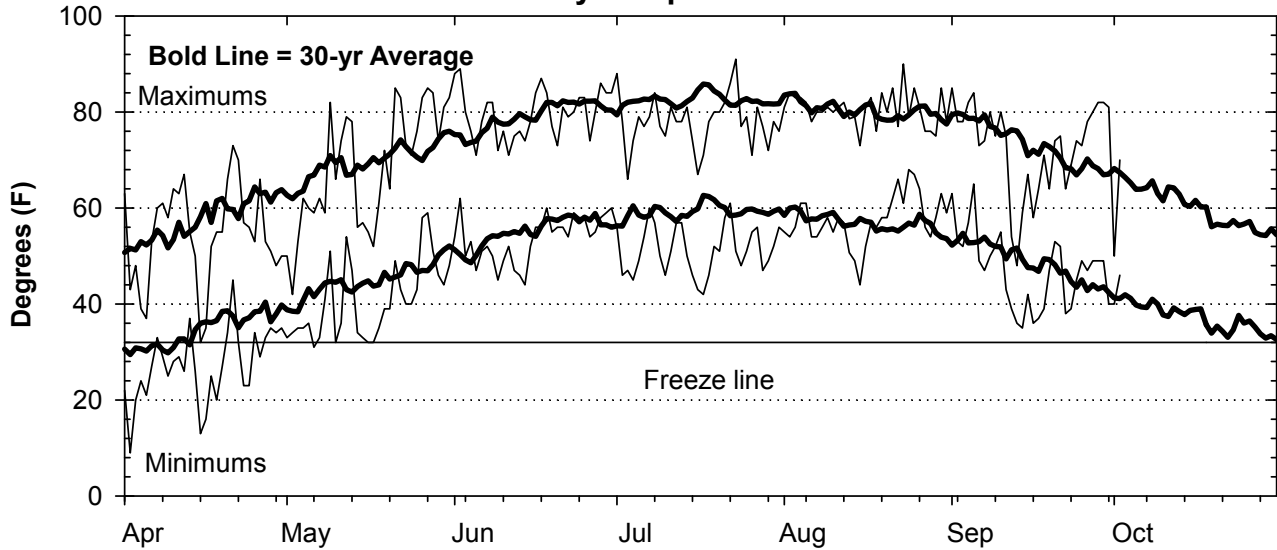

2014 Weather Summary for UW ARS - Arlington, WI

Precipitation

Daily Temperatures

Growing Degree Units (modified - base= 50, max = 86)

Bold Line = 30-yr Average for each planting date

2014 Weather Summary for UW ARS - Marshfield, WI

Precipitation

Daily Temperatures

Growing Degree Units (modified - base= 50, max = 86)

Bold Line = 30-yr Average for each planting date

Seasonal Growing Degree Unit and Precipitation Deviations from April 1 to the killing frost date $\leq 28^{\circ}\text{F}$ (or October 31). Years were selected using ± 1 standard deviation of the 30-year normal.