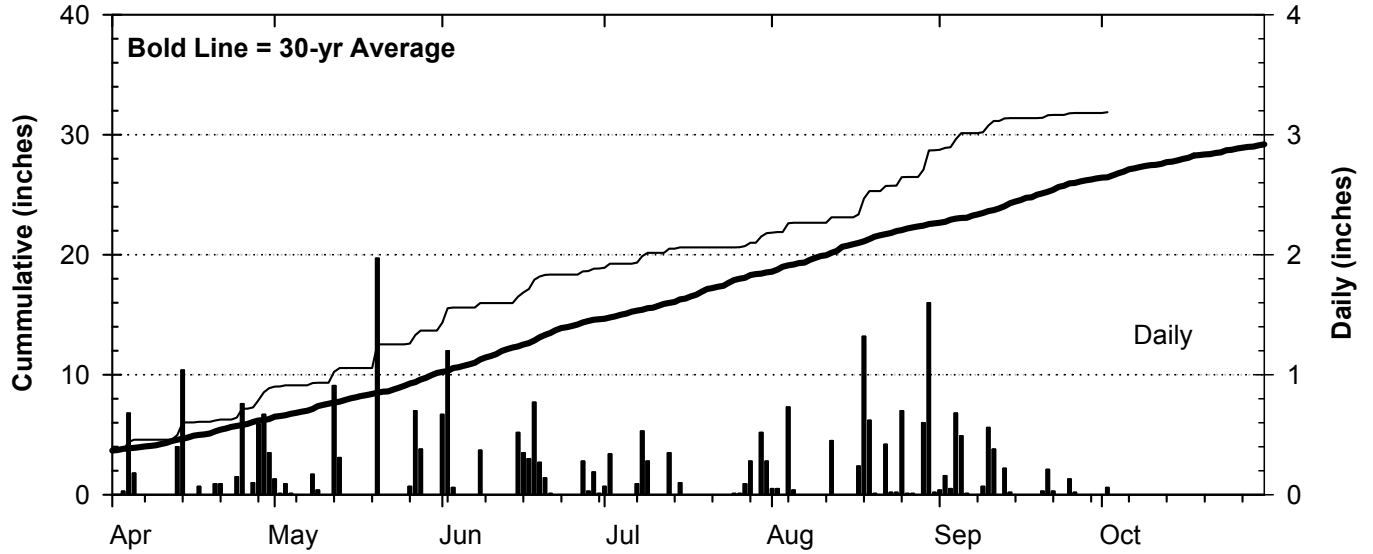

2014 Weather Summary for UW ARS - Arlington, WI

Precipitation

Daily Temperatures

Growing Degree Units (modified - base= 50, max = 86)

Bold Line = 30-yr Average for each planting date

2014 Weather Summary for UW ARS - Marshfield, WI

Precipitation

Daily Temperatures

Growing Degree Units (modified - base= 50, max = 86)

Bold Line = 30-yr Average for each planting date

Seasonal Growing Degree Unit and Precipitation Deviations from April 1 to the killing frost date $\leq 28^{\circ}\text{F}$ (or October 31). Years were selected using ± 1 standard deviation of the 30-year normal.