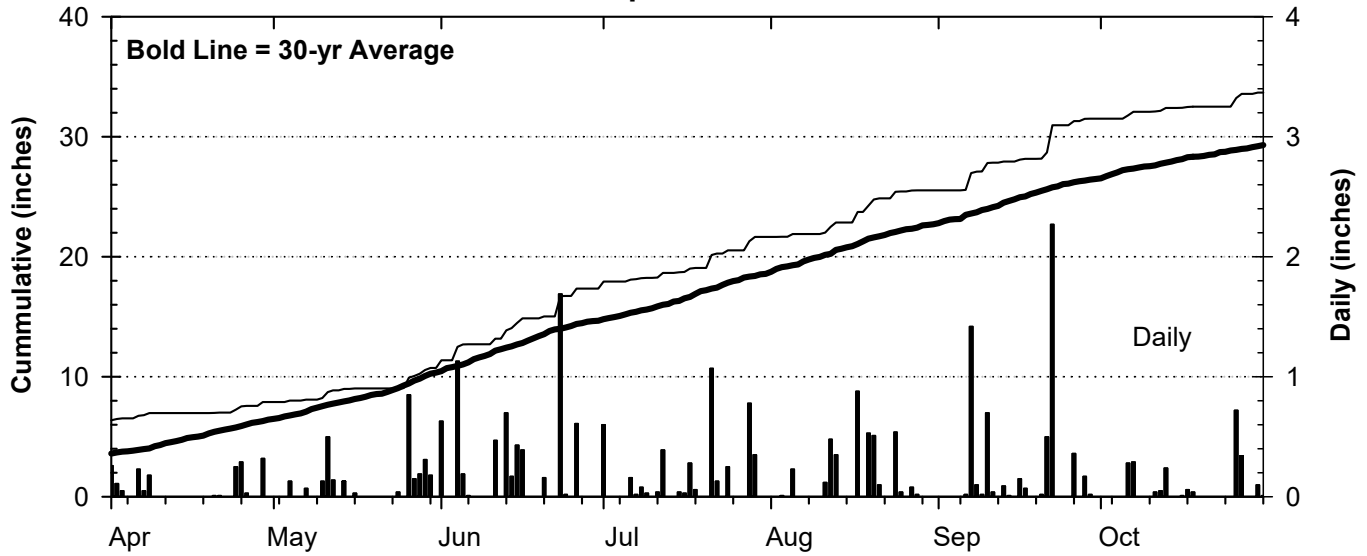

2016 Weather Summary for UW ARS - Arlington, WI

Precipitation

Daily Temperatures

Growing Degree Units (modified - base= 50, max = 86)

Bold Line = 30-yr Average for each planting date

2016 Weather Summary for UW ARS - Marshfield, WI

Precipitation

Daily Temperatures

Growing Degree Units (modified - base= 50, max = 86)

Bold Line = 30-yr Average for each planting date

Seasonal Growing Degree Unit and Precipitation Deviations from April 1 to the killing frost date $\leq 28^{\circ}\text{F}$ (or October 31). Years were selected using ± 1 standard deviation of the 30-year normal.