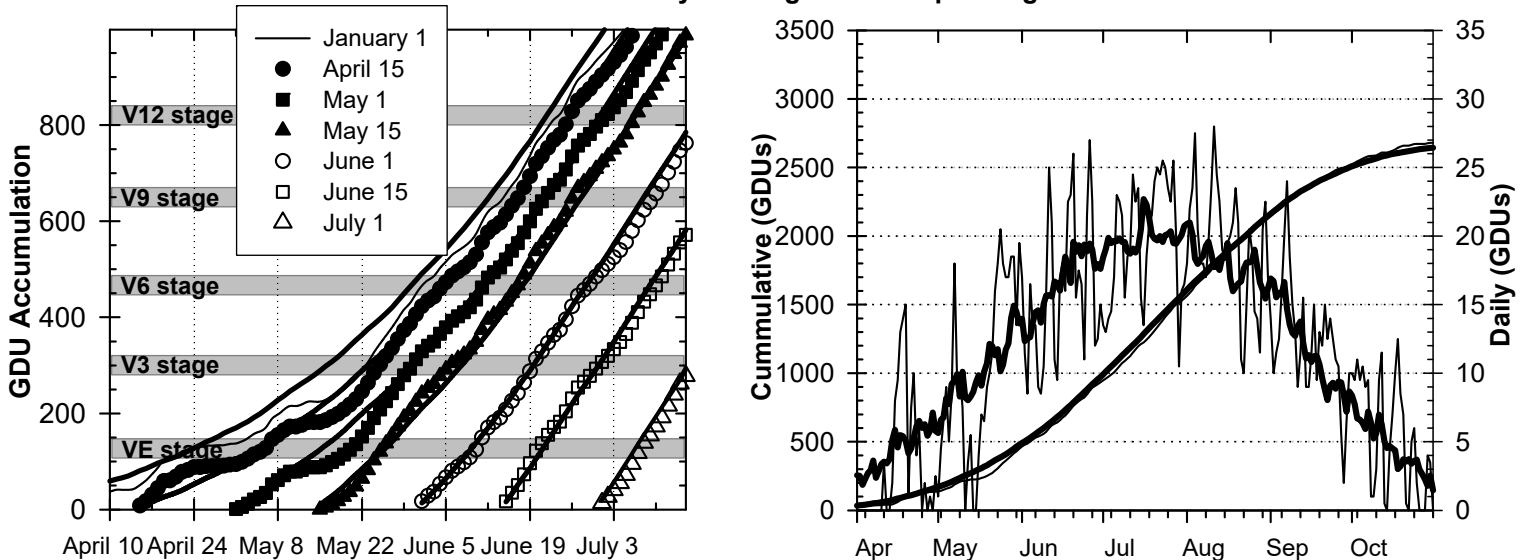

2016 Weather Summary for UW ARS - Arlington, WI

Precipitation

Daily Temperatures

Growing Degree Units (modified - base= 50, max = 86)

Bold Line = 30-yr Average for each planting date

2016 Weather Summary for UW ARS - Marshfield, WI

Precipitation

Daily Temperatures

Growing Degree Units (modified - base= 50, max = 86)

Bold Line = 30-yr Average for each planting date

Seasonal Growing Degree Unit and Precipitation Deviations from April 1 to the killing frost date $\leq 28^{\circ}\text{F}$ (or October 31). Years were selected using ± 1 standard deviation of the 30-year normal.