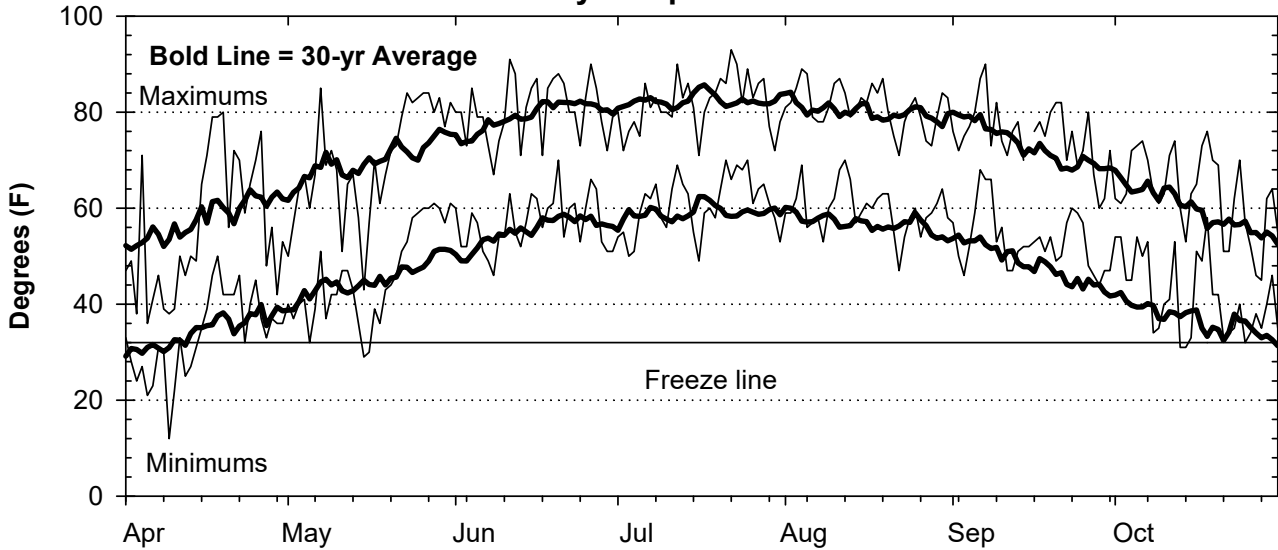

2016 Weather Summary for UW ARS - Arlington, WI

Precipitation

Daily Temperatures

Growing Degree Units (modified - base= 50, max = 86)

Bold Line = 30-yr Average for each planting date

2016 Weather Summary for UW ARS - Marshfield, WI

Precipitation

Daily Temperatures

Growing Degree Units (modified - base= 50, max = 86)

Bold Line = 30-yr Average for each planting date

Seasonal Growing Degree Unit and Precipitation Deviations from April 1 to the killing frost date $\leq 28^{\circ}\text{F}$ (or October 31). Years were selected using ± 1 standard deviation of the 30-year normal.