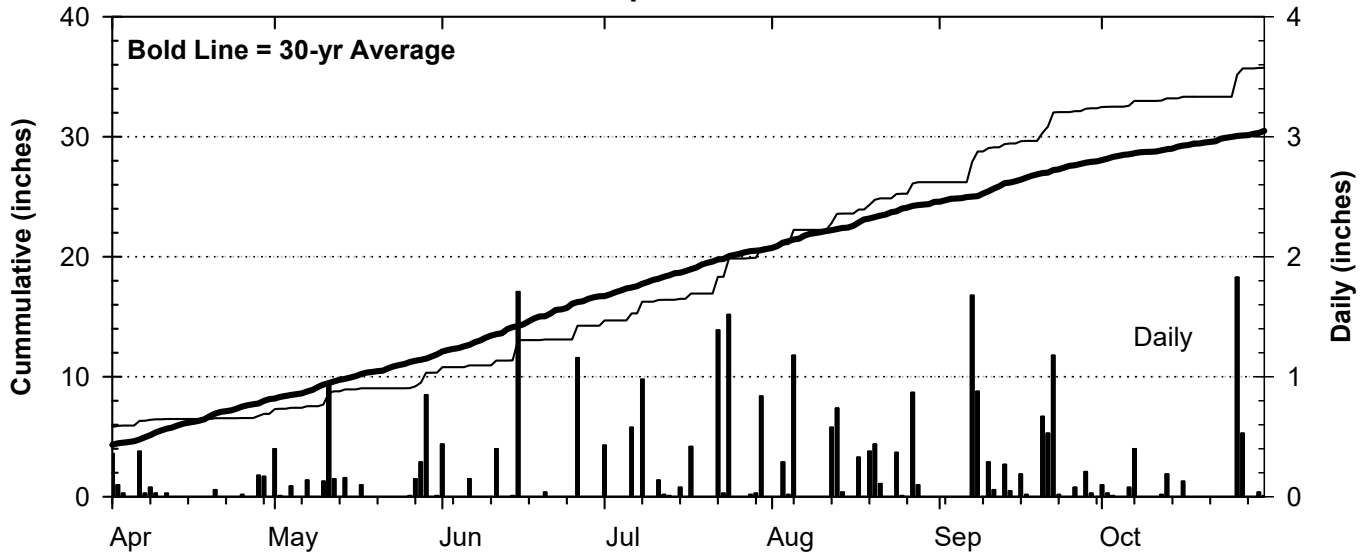

2016 Weather Summary for UW ARS - Arlington, WI

Precipitation

Daily Temperatures

Growing Degree Units (modified - base= 50, max = 86)

Bold Line = 30-yr Average for each planting date

2016 Weather Summary for UW ARS - Marshfield, WI

Precipitation

Daily Temperatures

Growing Degree Units (modified - base= 50, max = 86)

Bold Line = 30-yr Average for each planting date

Seasonal Growing Degree Unit and Precipitation Deviations from April 1 to the killing frost date $\leq 28^{\circ}\text{F}$ (or October 31). Years were selected using ± 1 standard deviation of the 30-year normal.