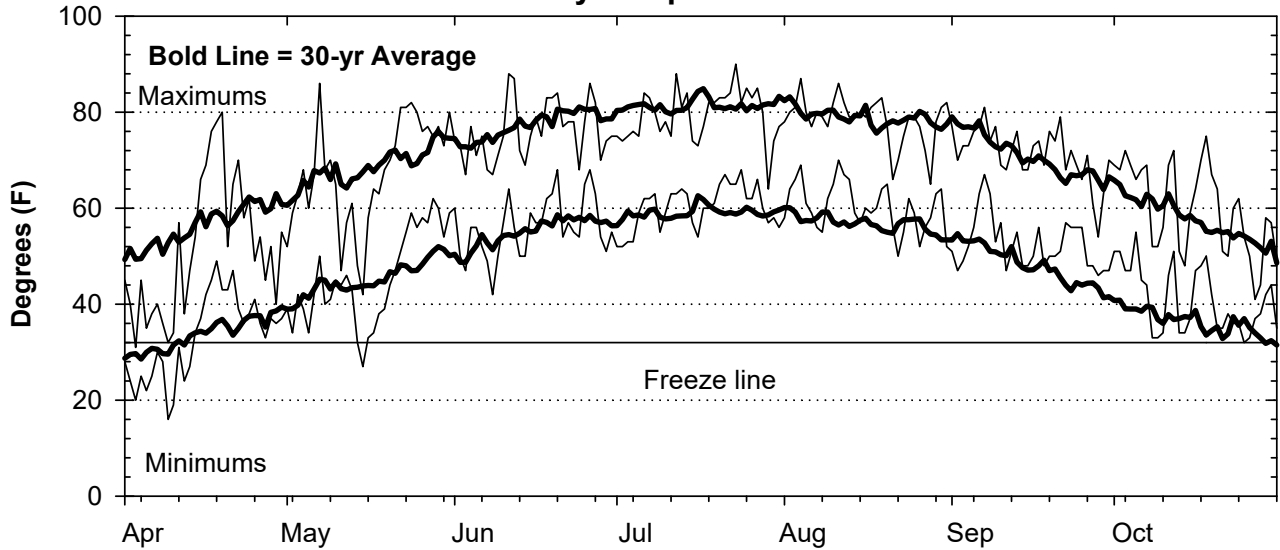

2016 Weather Summary for UW ARS - Arlington, WI

Precipitation

Daily Temperatures

Growing Degree Units (modified - base= 50, max = 86)

Bold Line = 30-yr Average for each planting date

2016 Weather Summary for UW ARS - Marshfield, WI

Precipitation

Daily Temperatures

Growing Degree Units (modified - base= 50, max = 86)

Bold Line = 30-yr Average for each planting date

Seasonal Growing Degree Unit and Precipitation Deviations from April 1 to the killing frost date $\leq 28^{\circ}\text{F}$ (or October 31). Years were selected using ± 1 standard deviation of the 30-year normal.