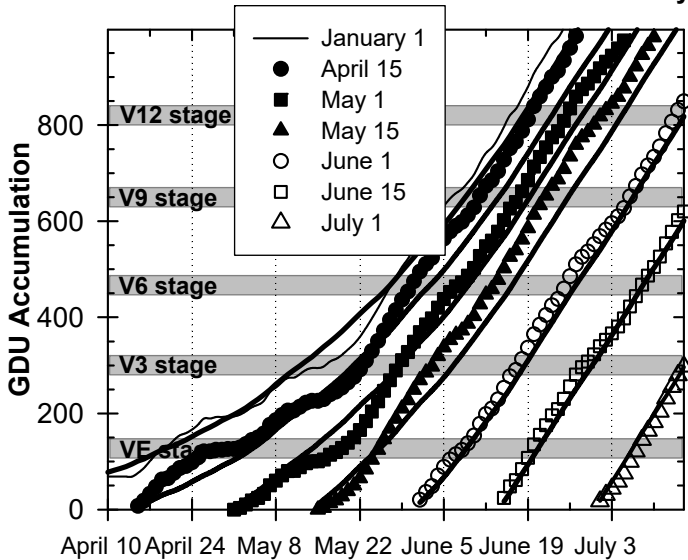

2016 Weather Summary for UW ARS - Arlington, WI

Precipitation

Daily Temperatures

Growing Degree Units (modified - base= 50, max = 86)

Bold Line = 30-yr Average for each planting date

2016 Weather Summary for UW ARS - Marshfield, WI

Precipitation

Daily Temperatures

Growing Degree Units (modified - base= 50, max = 86)

Bold Line = 30-yr Average for each planting date

Seasonal Growing Degree Unit and Precipitation Deviations from April 1 to the killing frost date $\leq 28^{\circ}\text{F}$ (or October 31). Years were selected using ± 1 standard deviation of the 30-year normal.