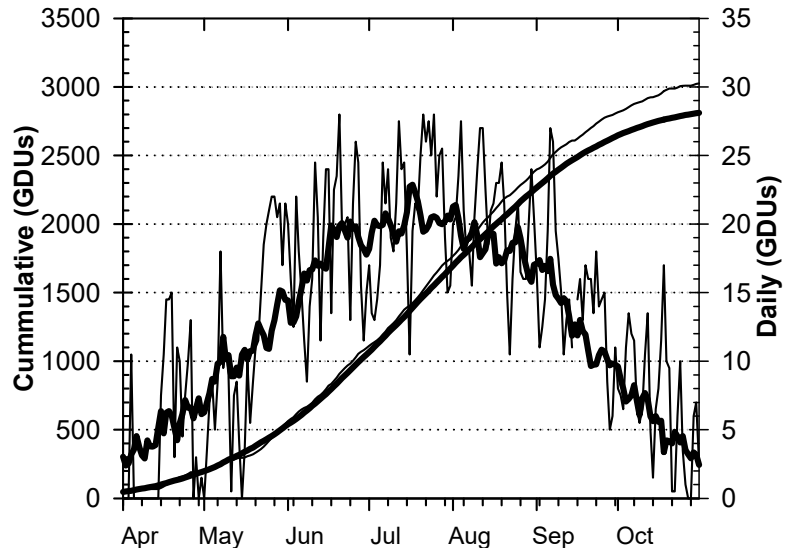

2016 Weather Summary for UW ARS - Arlington, WI

Precipitation

Daily Temperatures

Growing Degree Units (modified - base= 50, max = 86)

Bold Line = 30-yr Average for each planting date

2016 Weather Summary for UW ARS - Marshfield, WI

Precipitation

Daily Temperatures

Growing Degree Units (modified - base= 50, max = 86)

Bold Line = 30-yr Average for each planting date

Seasonal Growing Degree Unit and Precipitation Deviations from April 1 to the killing frost date $\leq 28^{\circ}\text{F}$ (or October 31). Years were selected using ± 1 standard deviation of the 30-year normal.